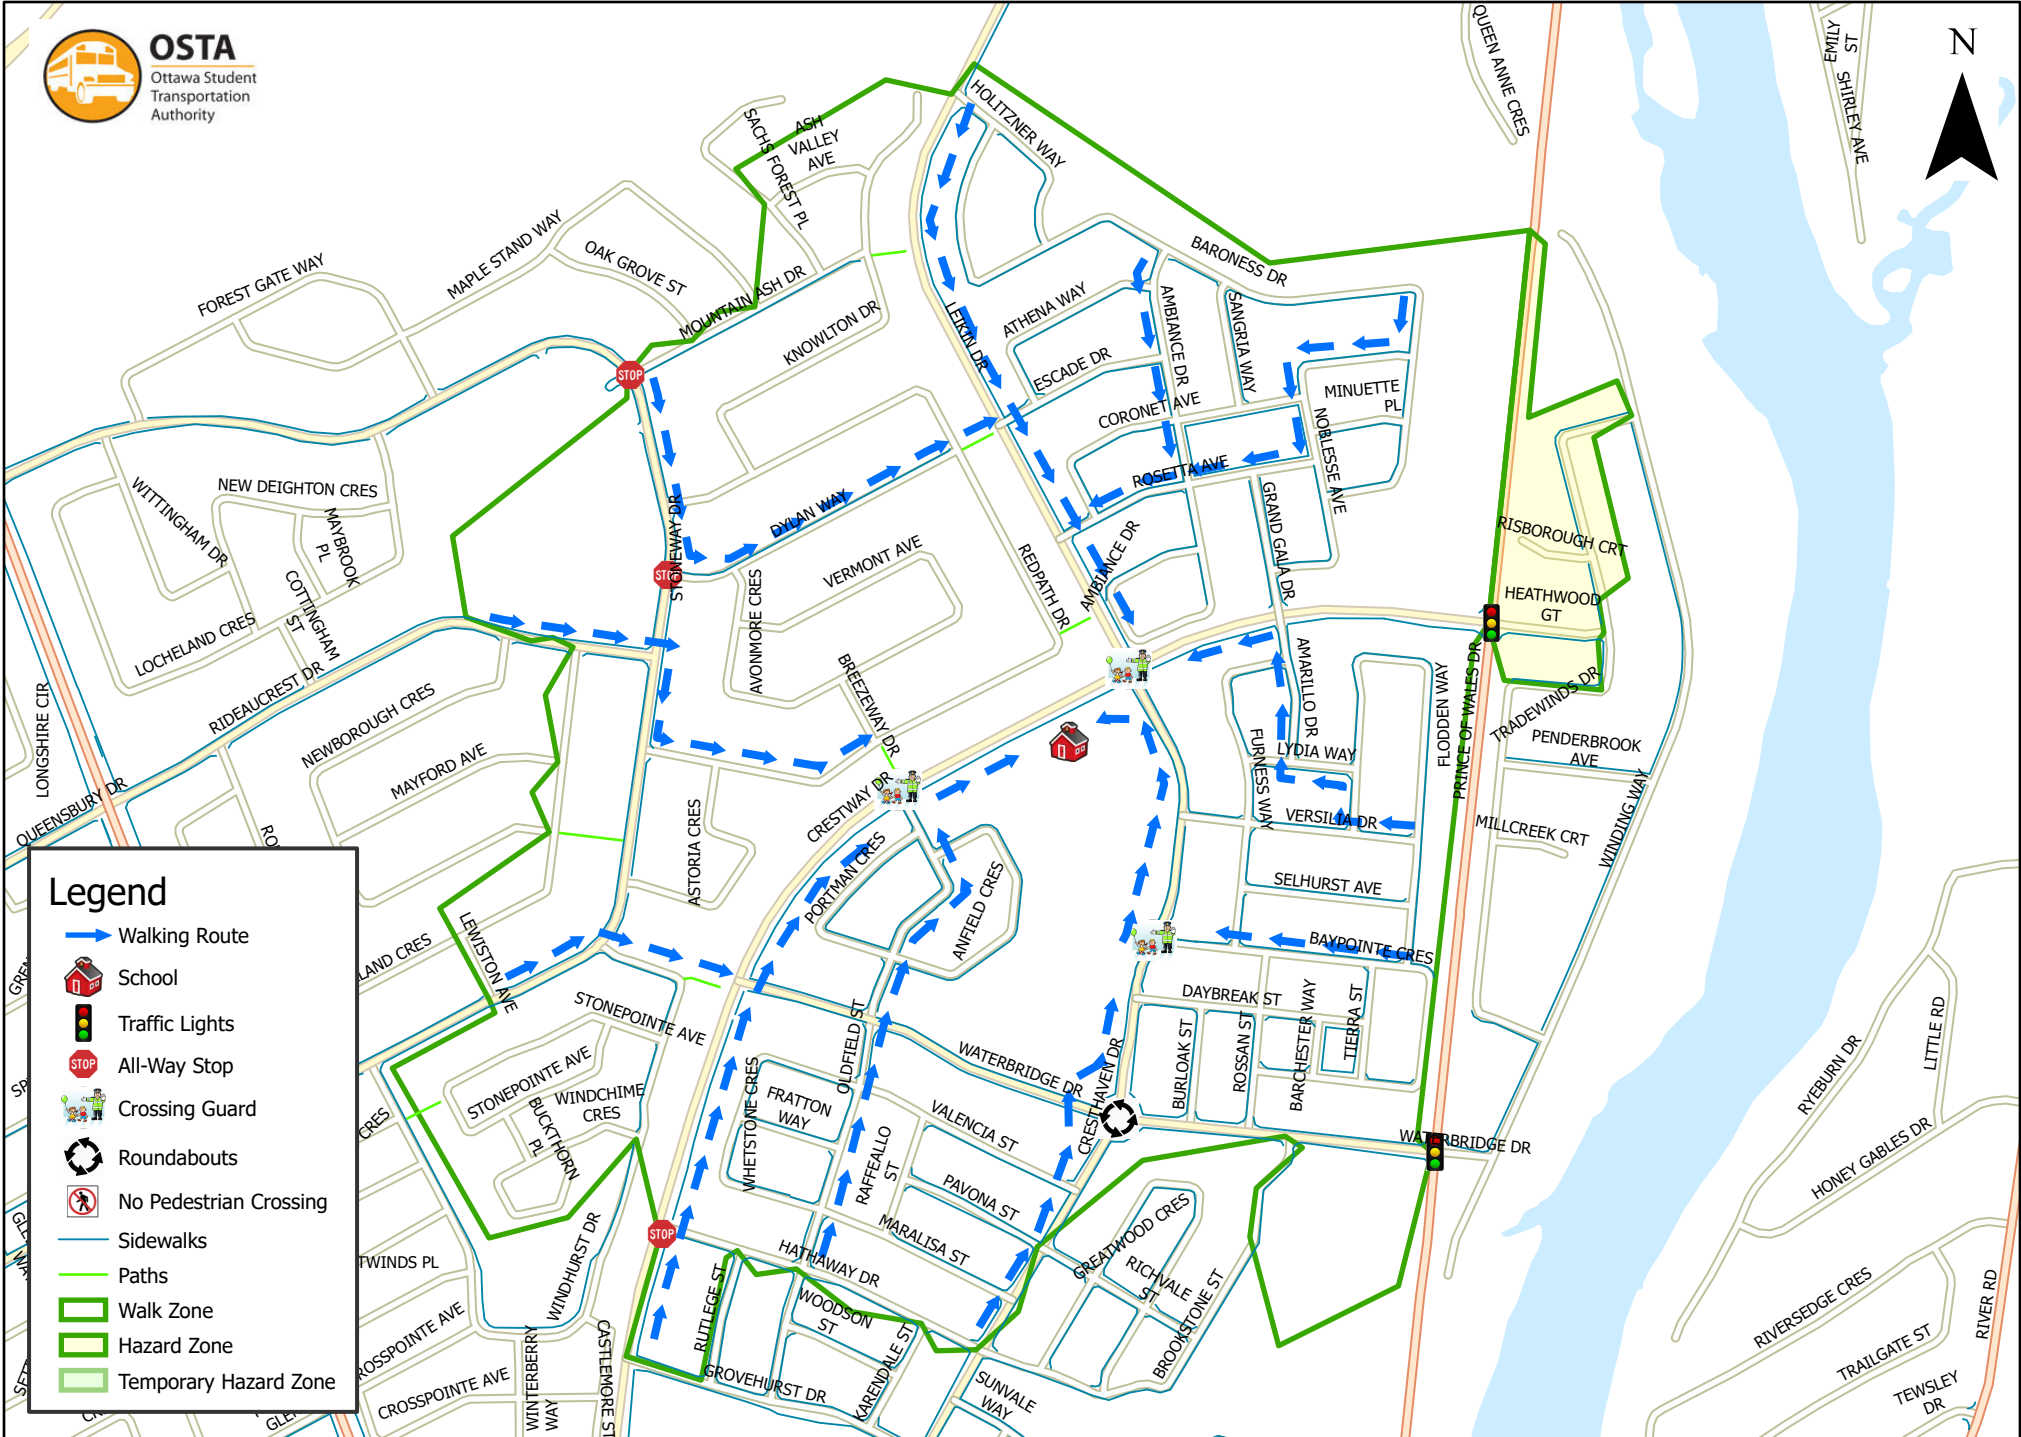

St. Andrew Catholic School 800 m Walk Zone Kindergarten

This map is intended for information purposes only. Ottawa Student Transportation Authority assumes no responsibility for people using these routes.