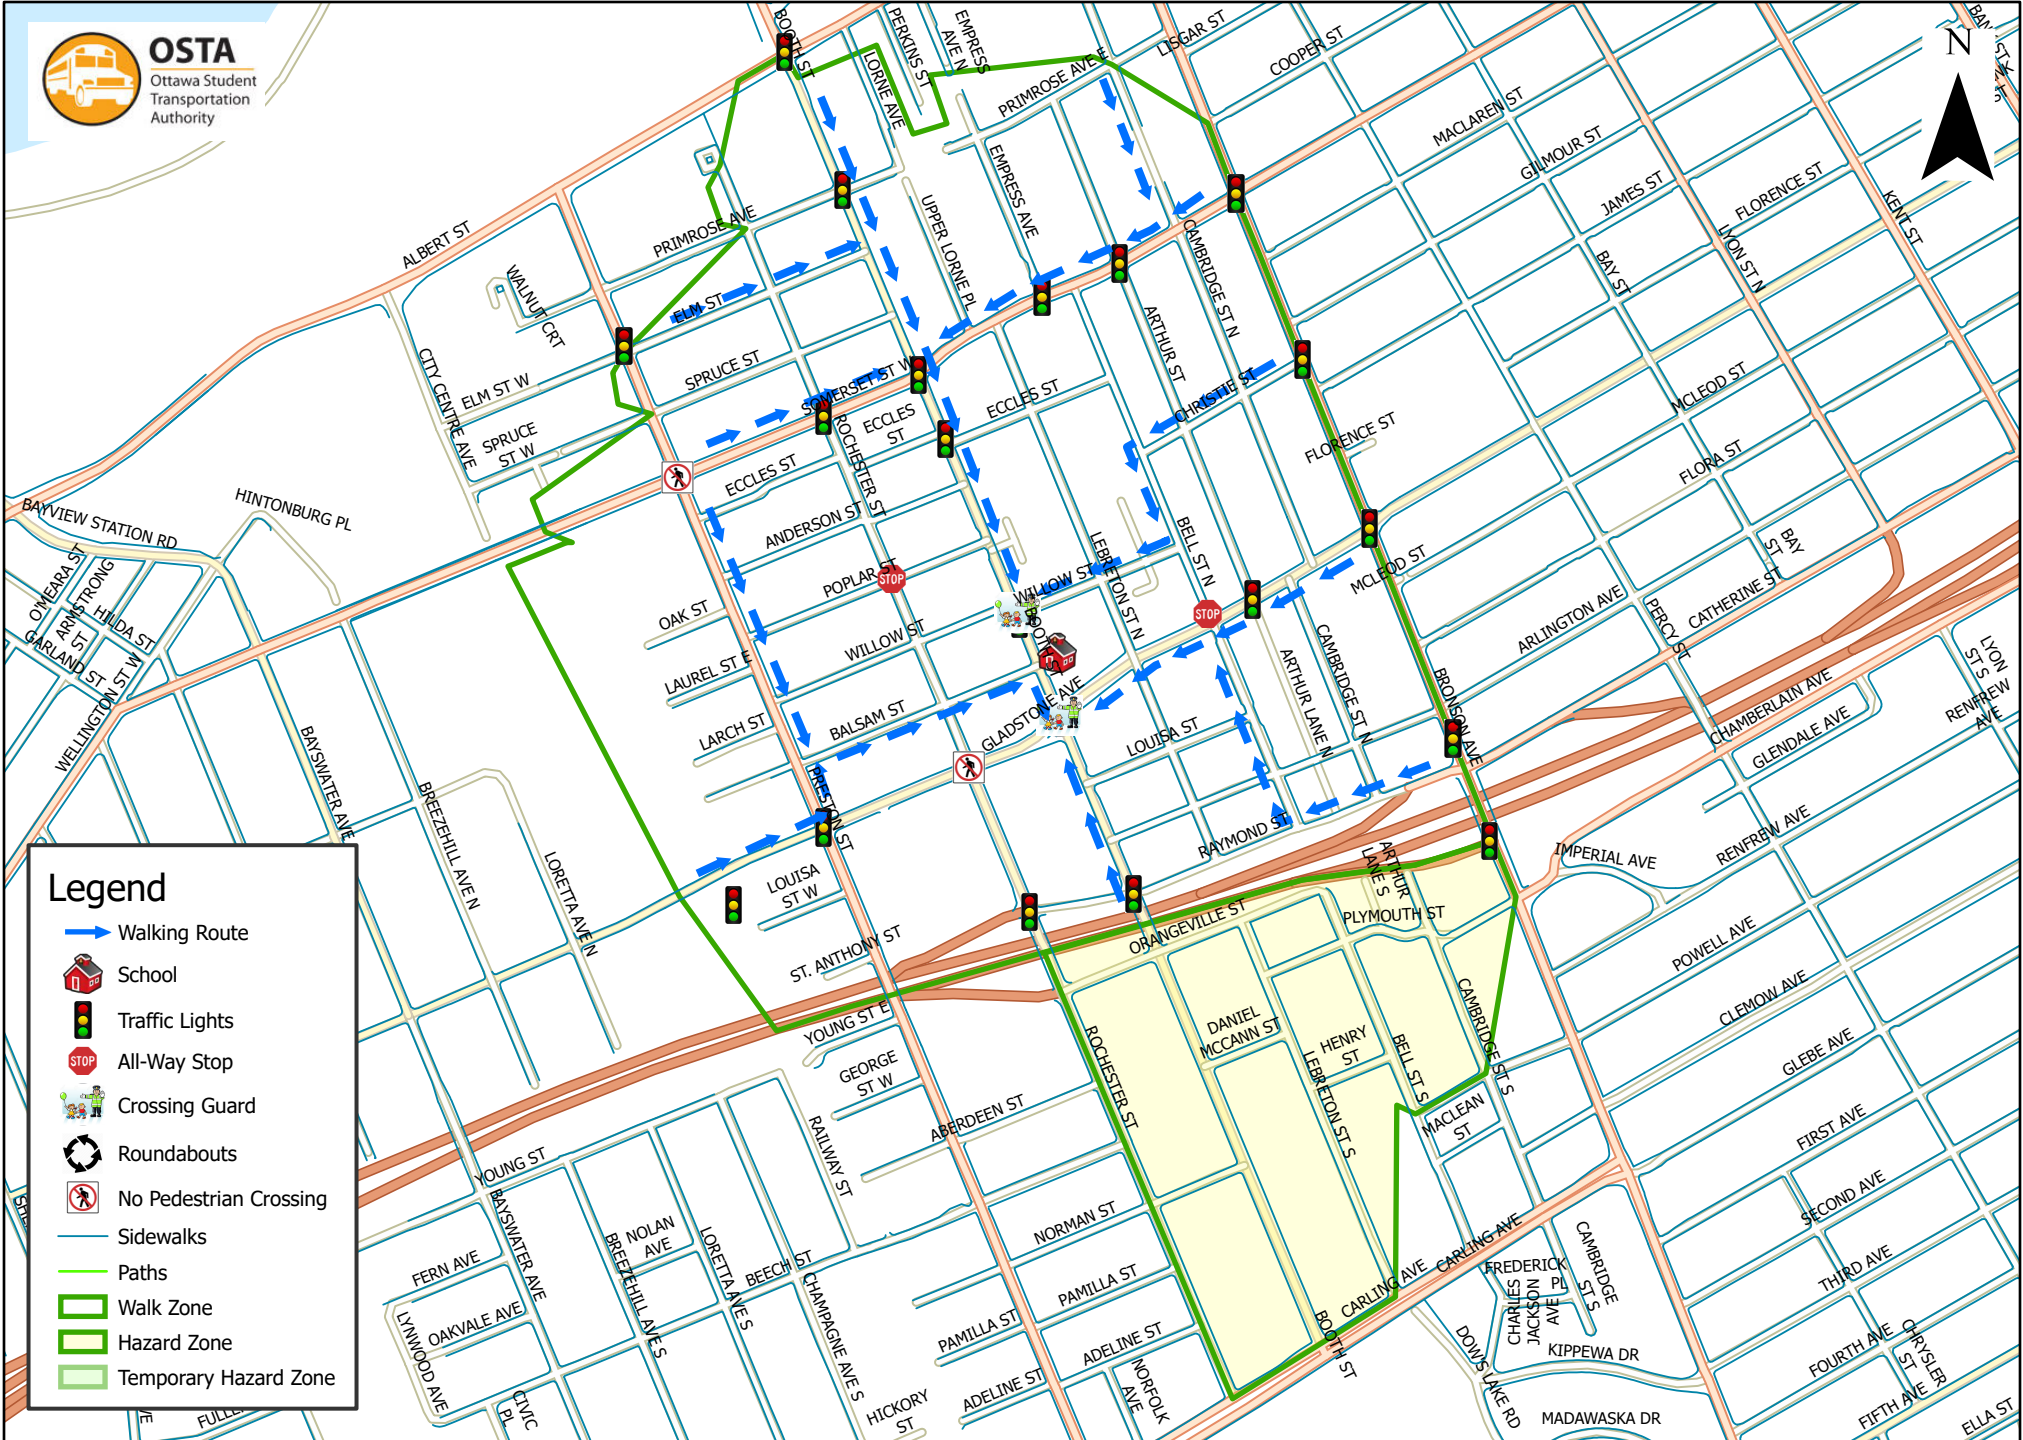

# St. Anthony School 800 m Walk Zone Kindergarten

This map is intended for information purposes only. Ottawa Student Transportation Authority assumes no responsibility for people using these routes.