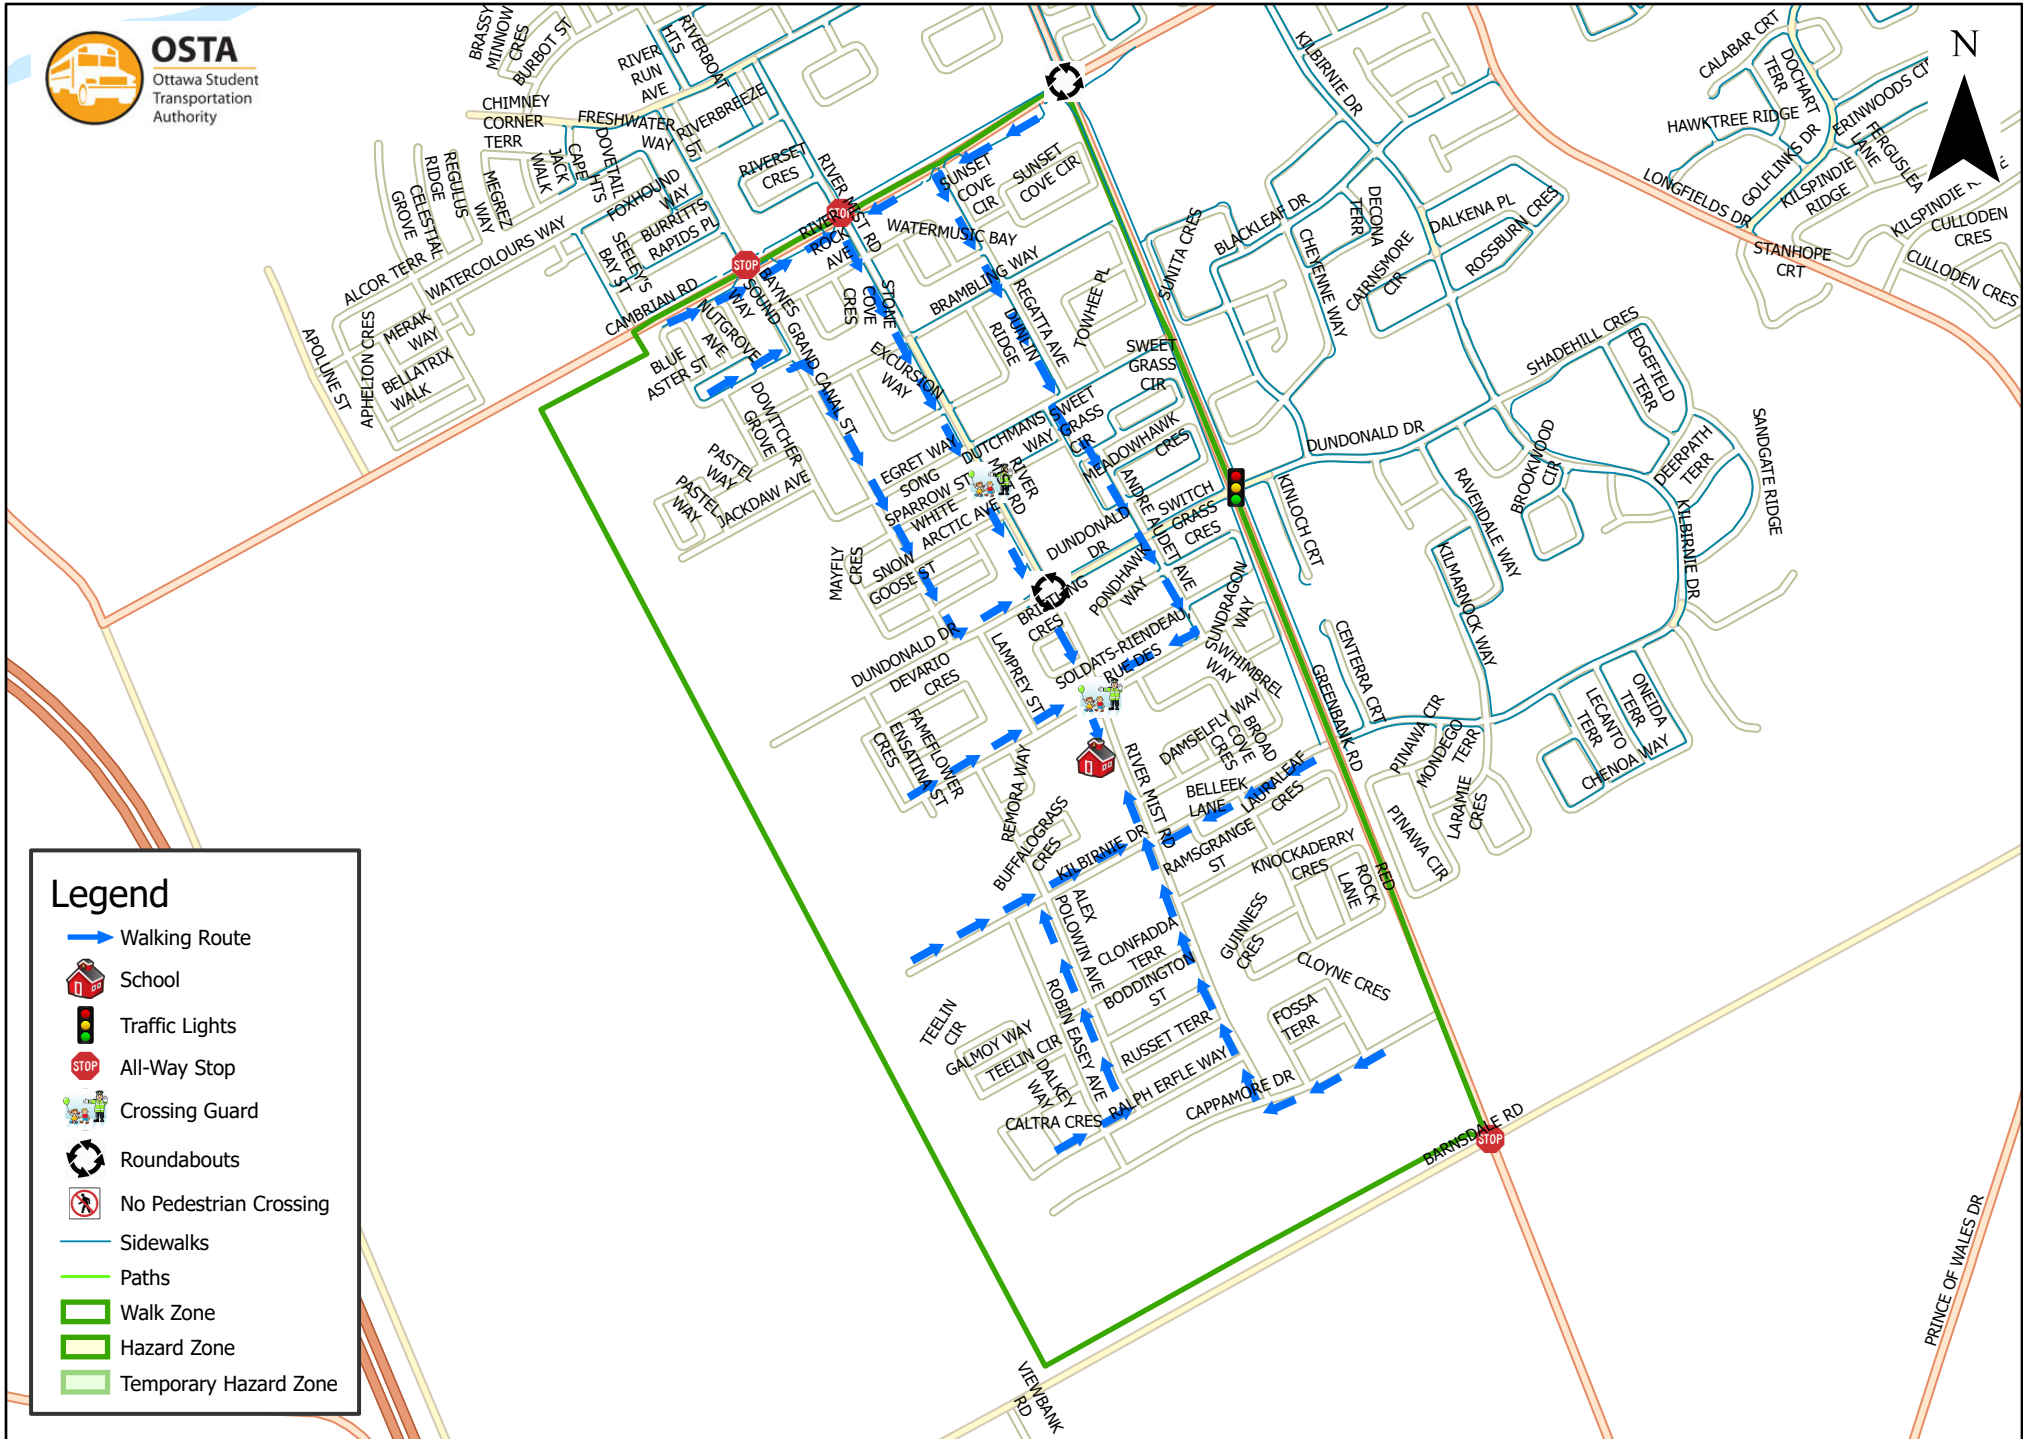

St. Benedict School 1.6 km Walk Zone Grades 1-6

Legend

- Walking Route
- School
- Traffic Lights
- All-Way Stop
- Crossing Guard
- Roundabouts
- No Pedestrian Crossing
- Sidewalks
- Paths
- Walk Zone
- Hazard Zone
- Temporary Hazard Zone

This map is intended for information purposes only. Ottawa Student Transportation Authority assumes no responsibility for people using these routes.