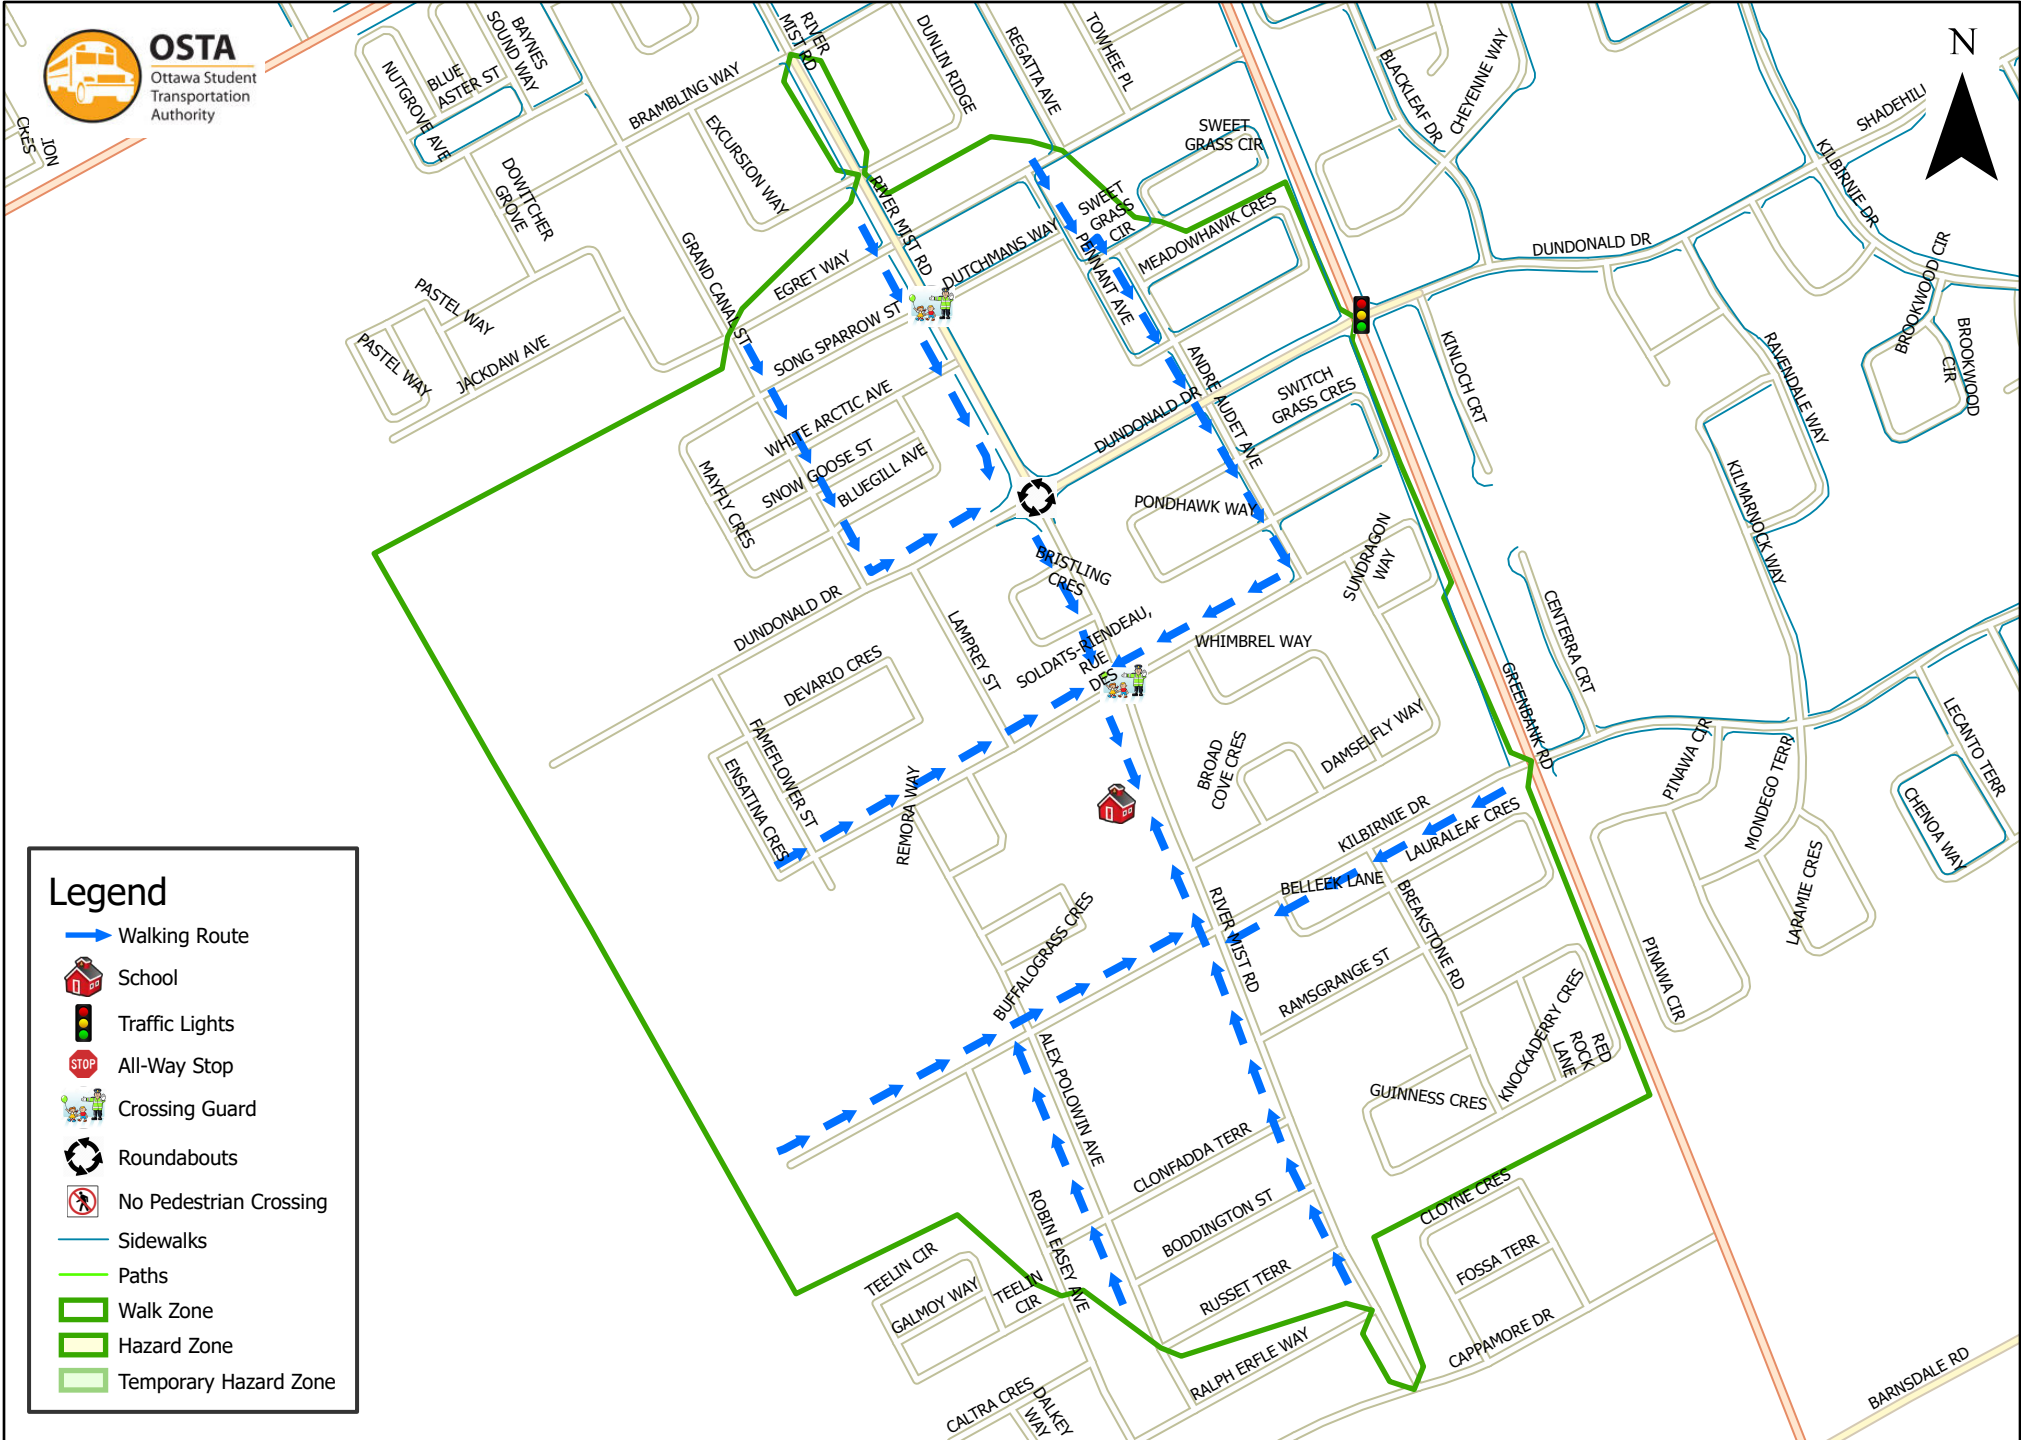

St. Benedict School 800 m Walk Zone Kindergarten

This map is intended for information purposes only. Ottawa Student Transportation Authority assumes no responsibility for people using these routes.