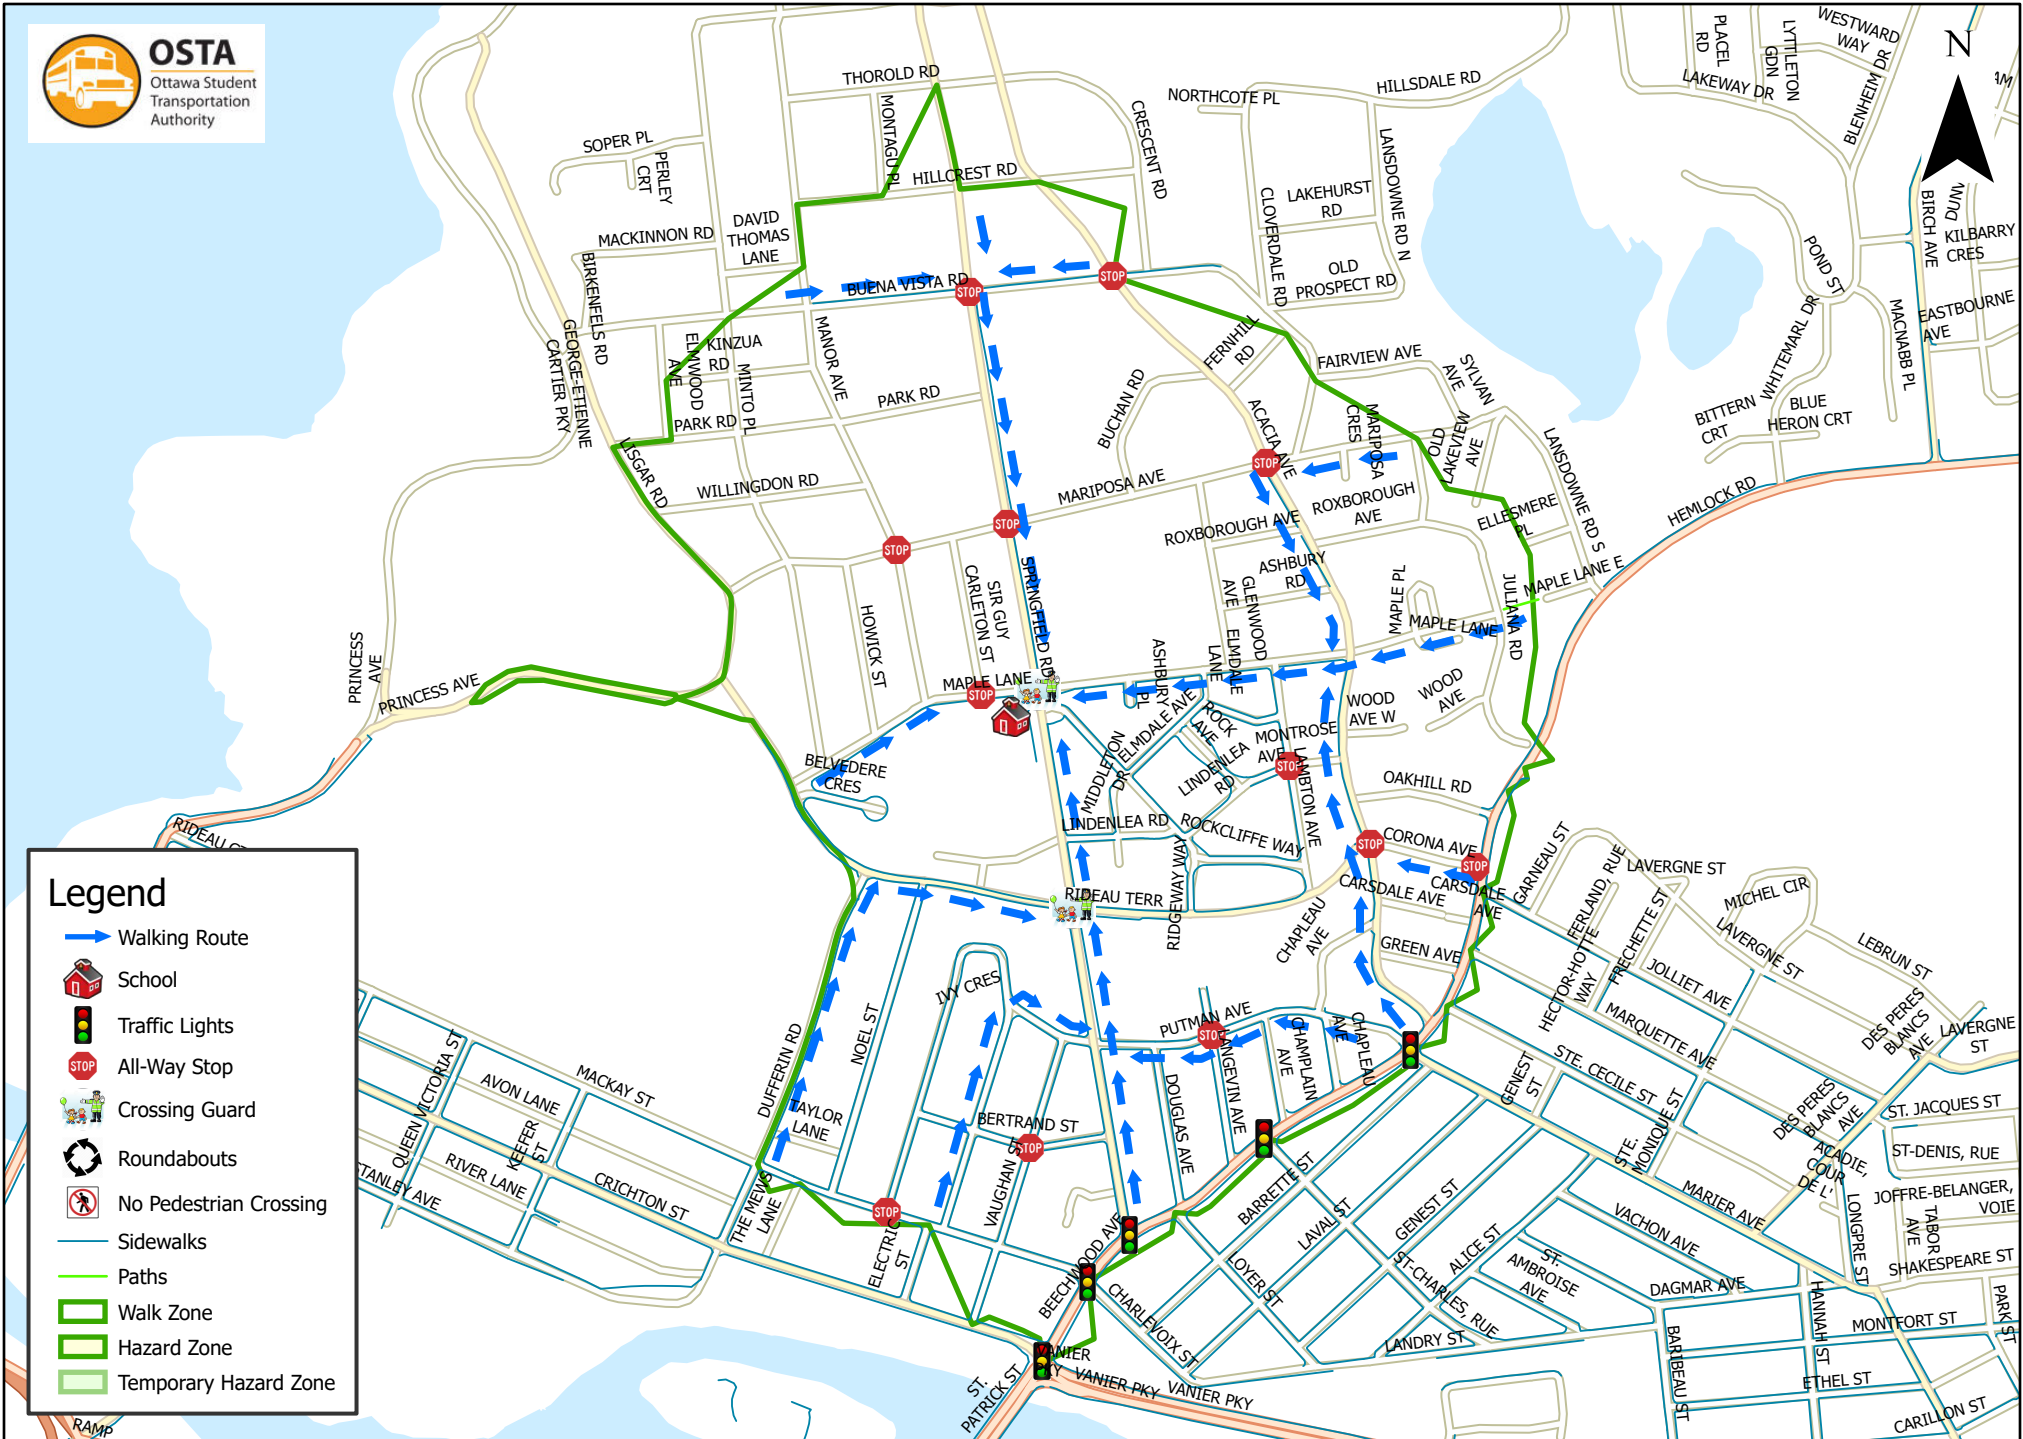

St. Brigid School 800 m Walk Zone Kindergarten

This map is intended for information purposes only. Ottawa Student Transportation Authority assumes no responsibility for people using these routes.