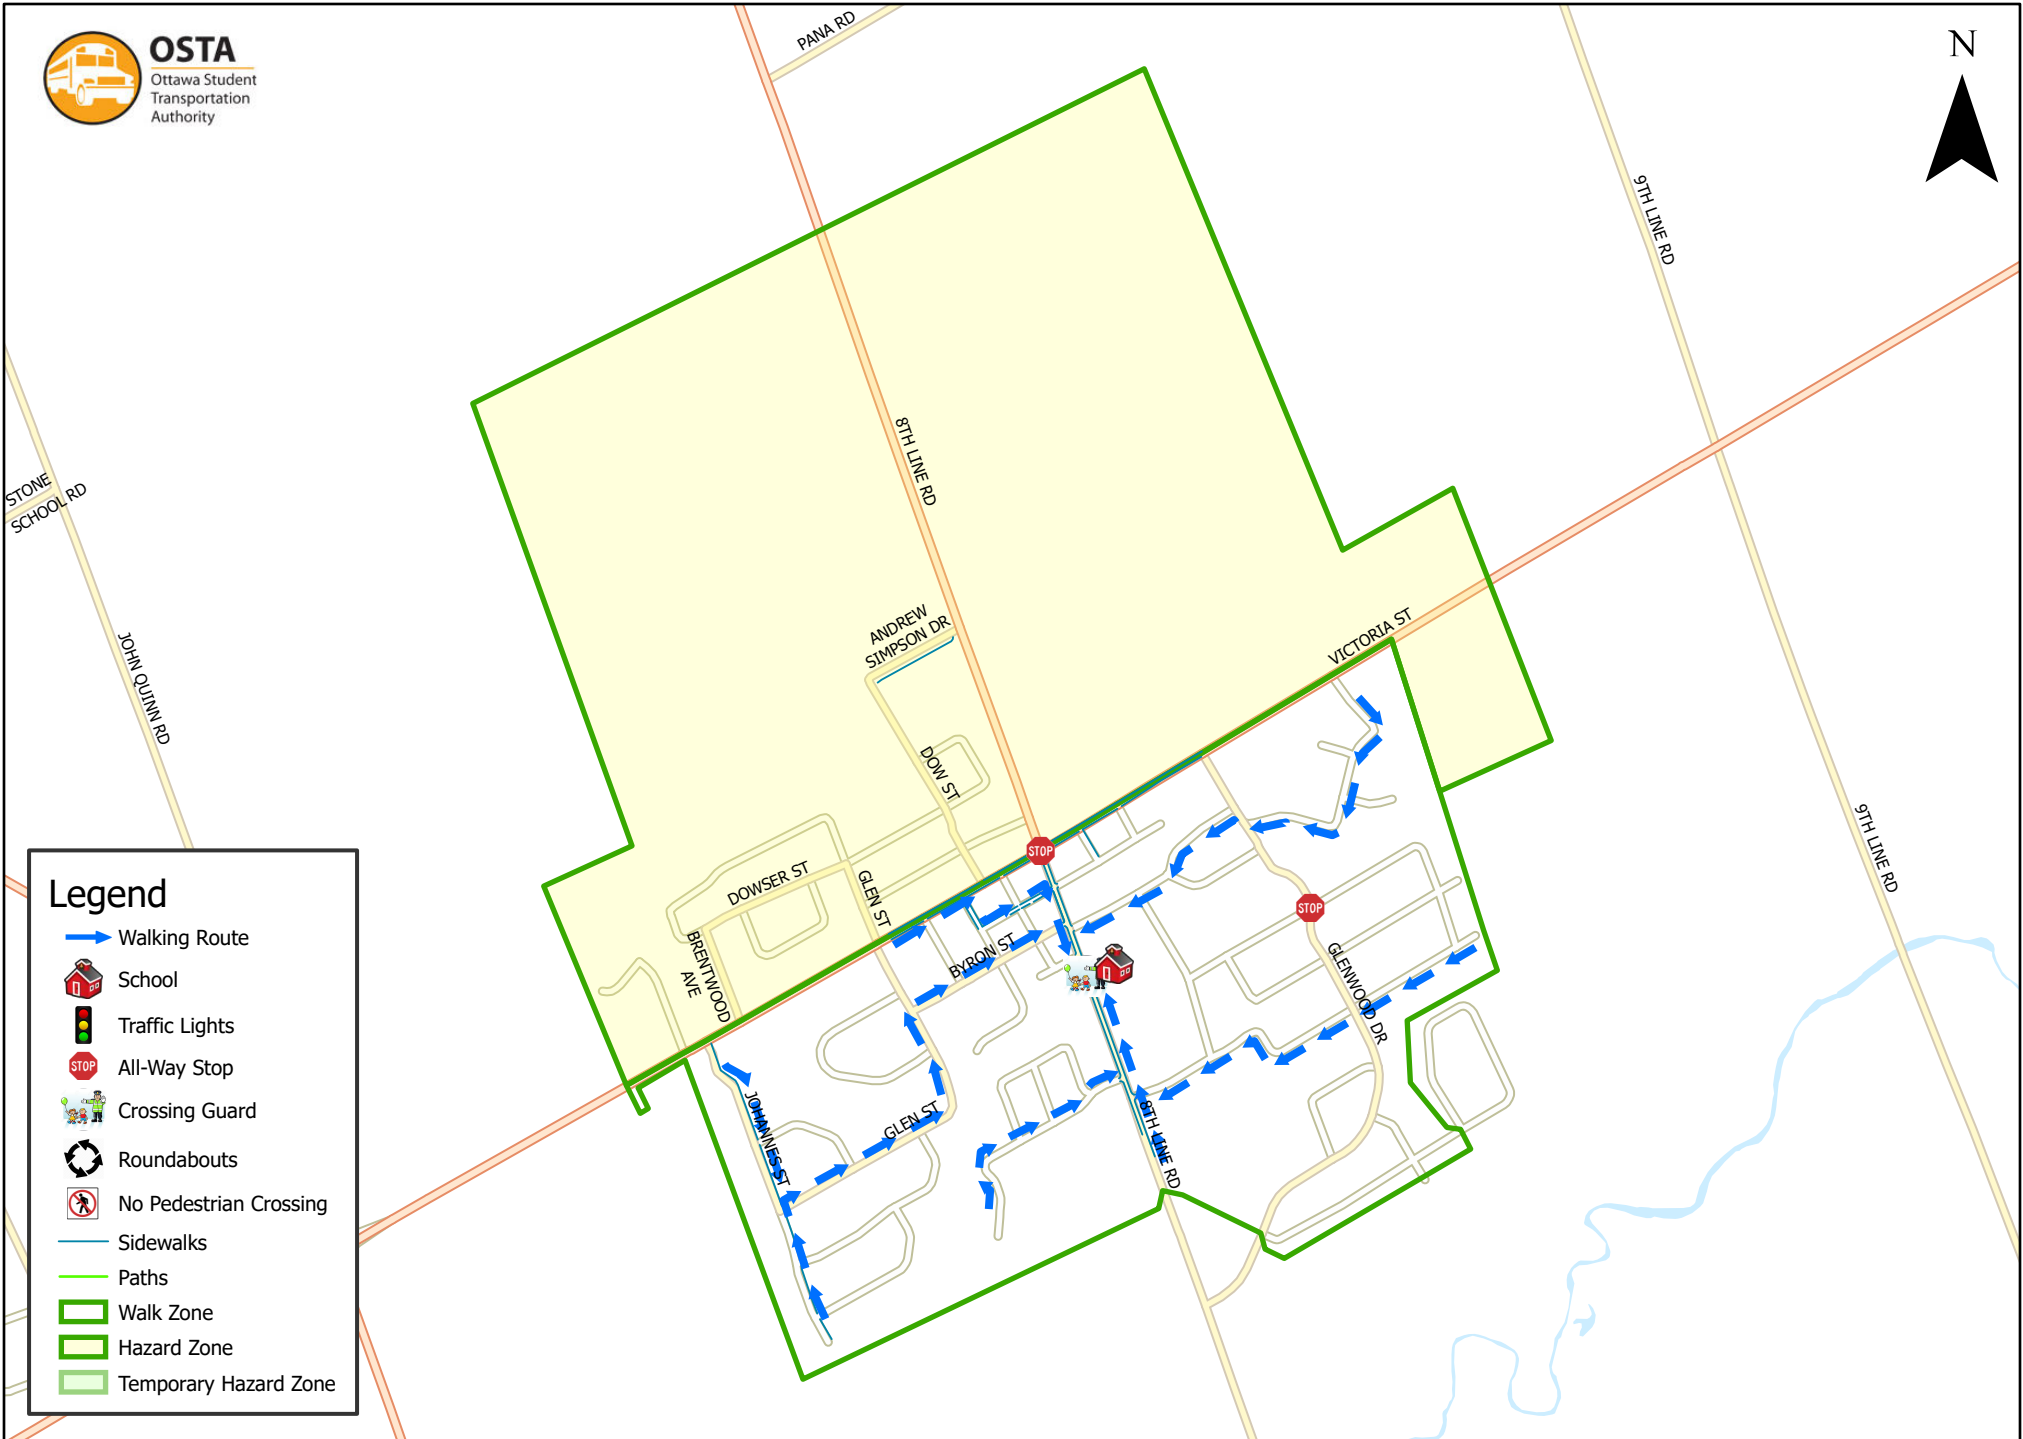

St. Catherine School 1.6 km Walk Zone Grades 1-6

This map is intended for information purposes only. Ottawa Student Transportation Authority assumes no responsibility for people using these routes.