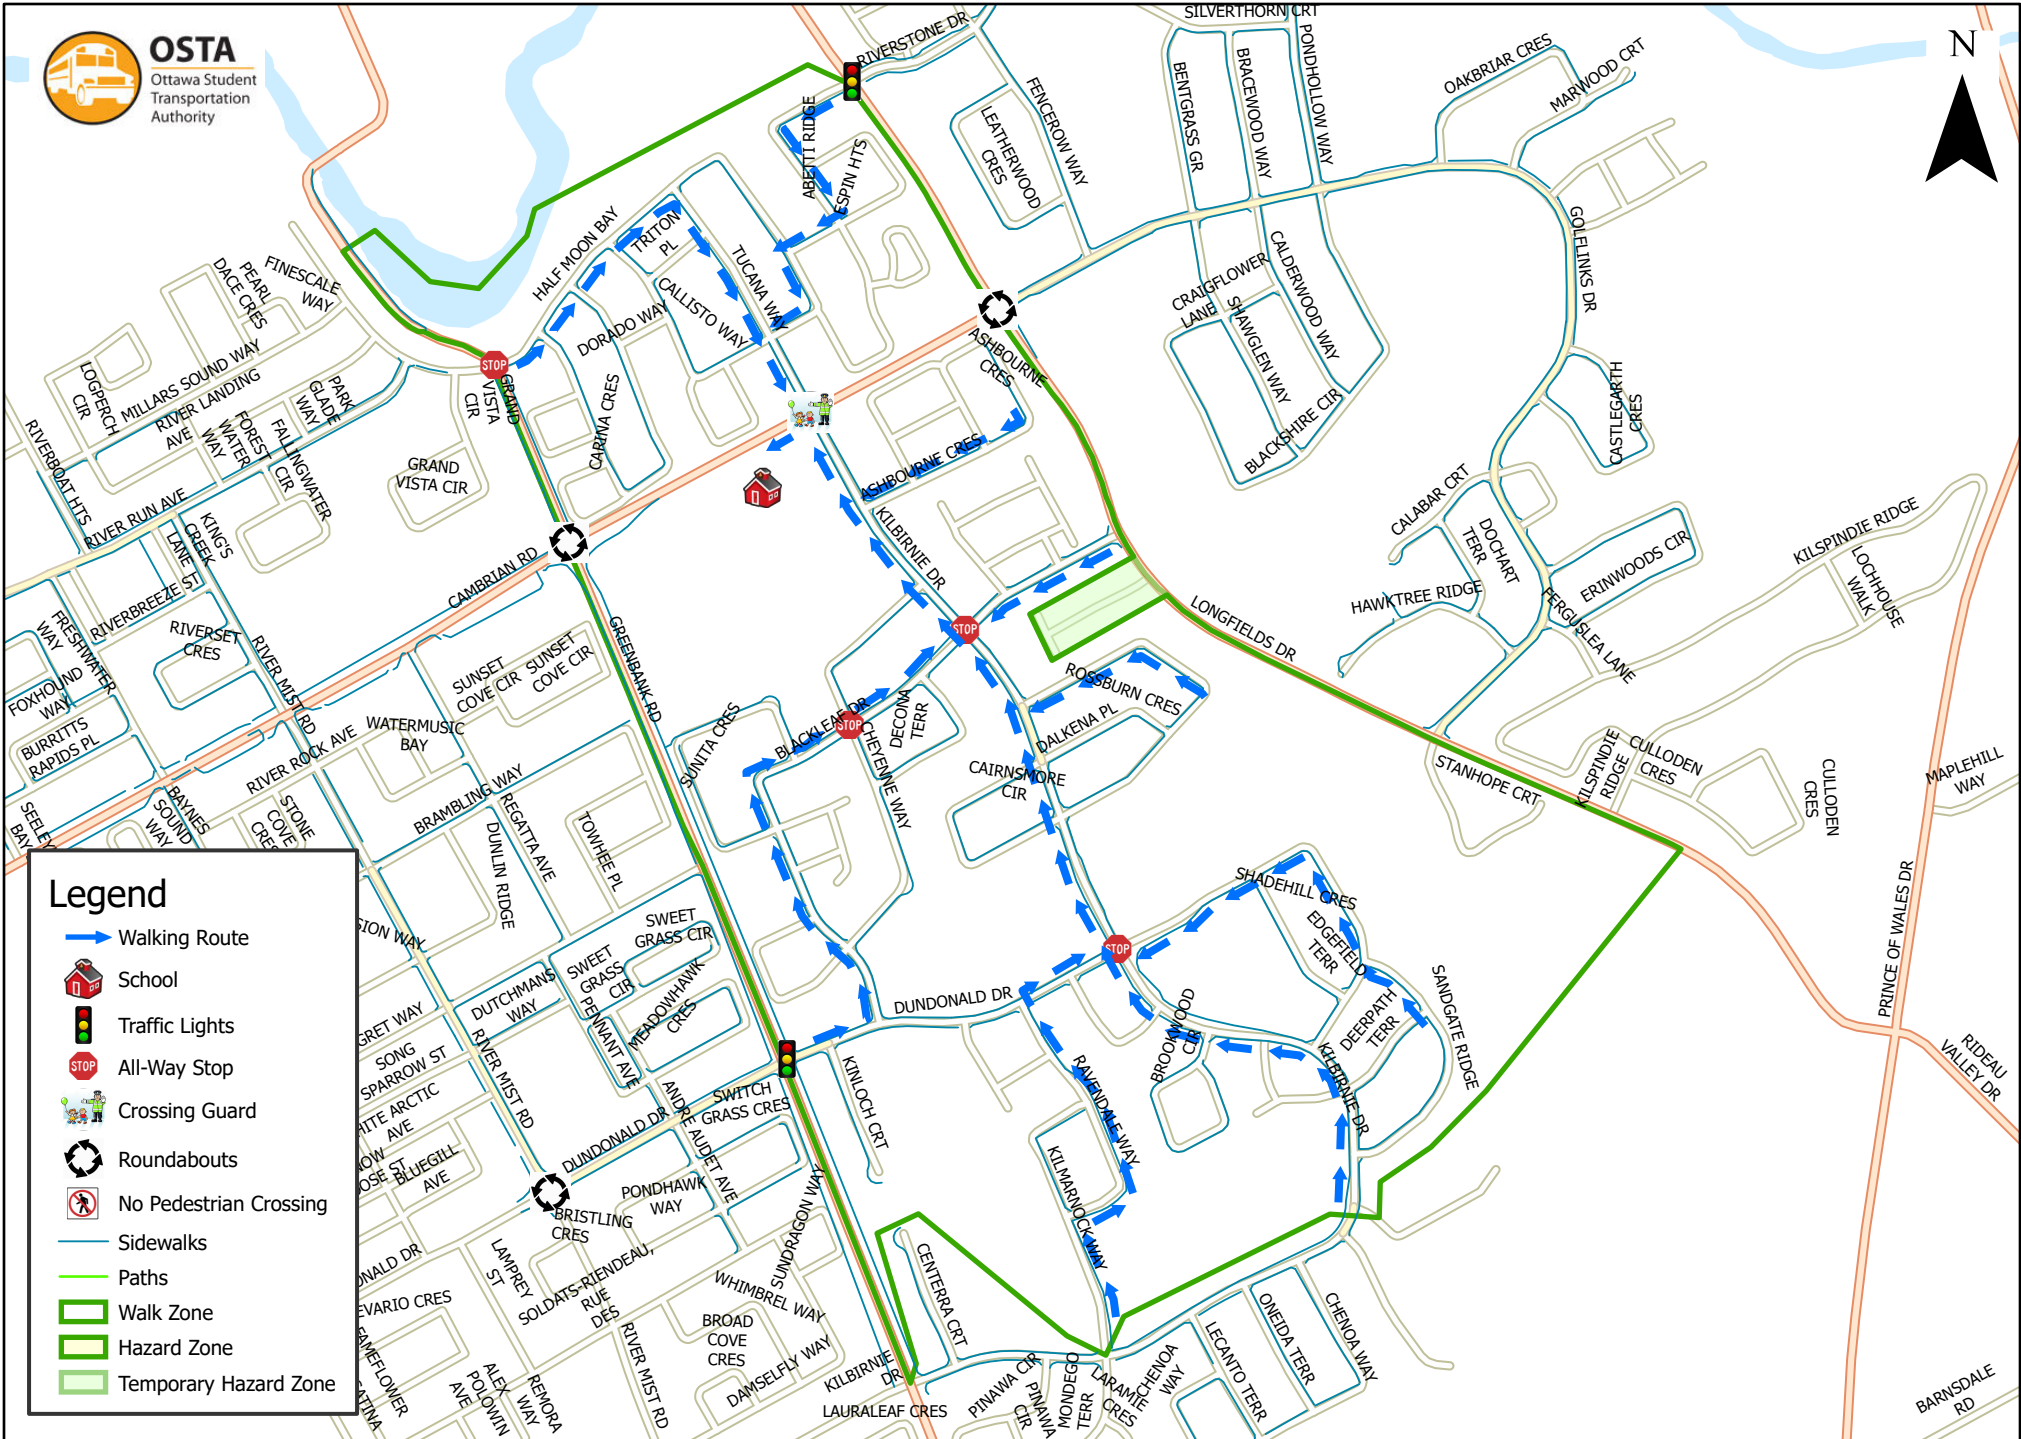

St. Cecilia School 1.6 km Walk Zone Grades 1-6

This map is intended for information purposes only. Ottawa Student Transportation Authority assumes no responsibility for people using these routes.