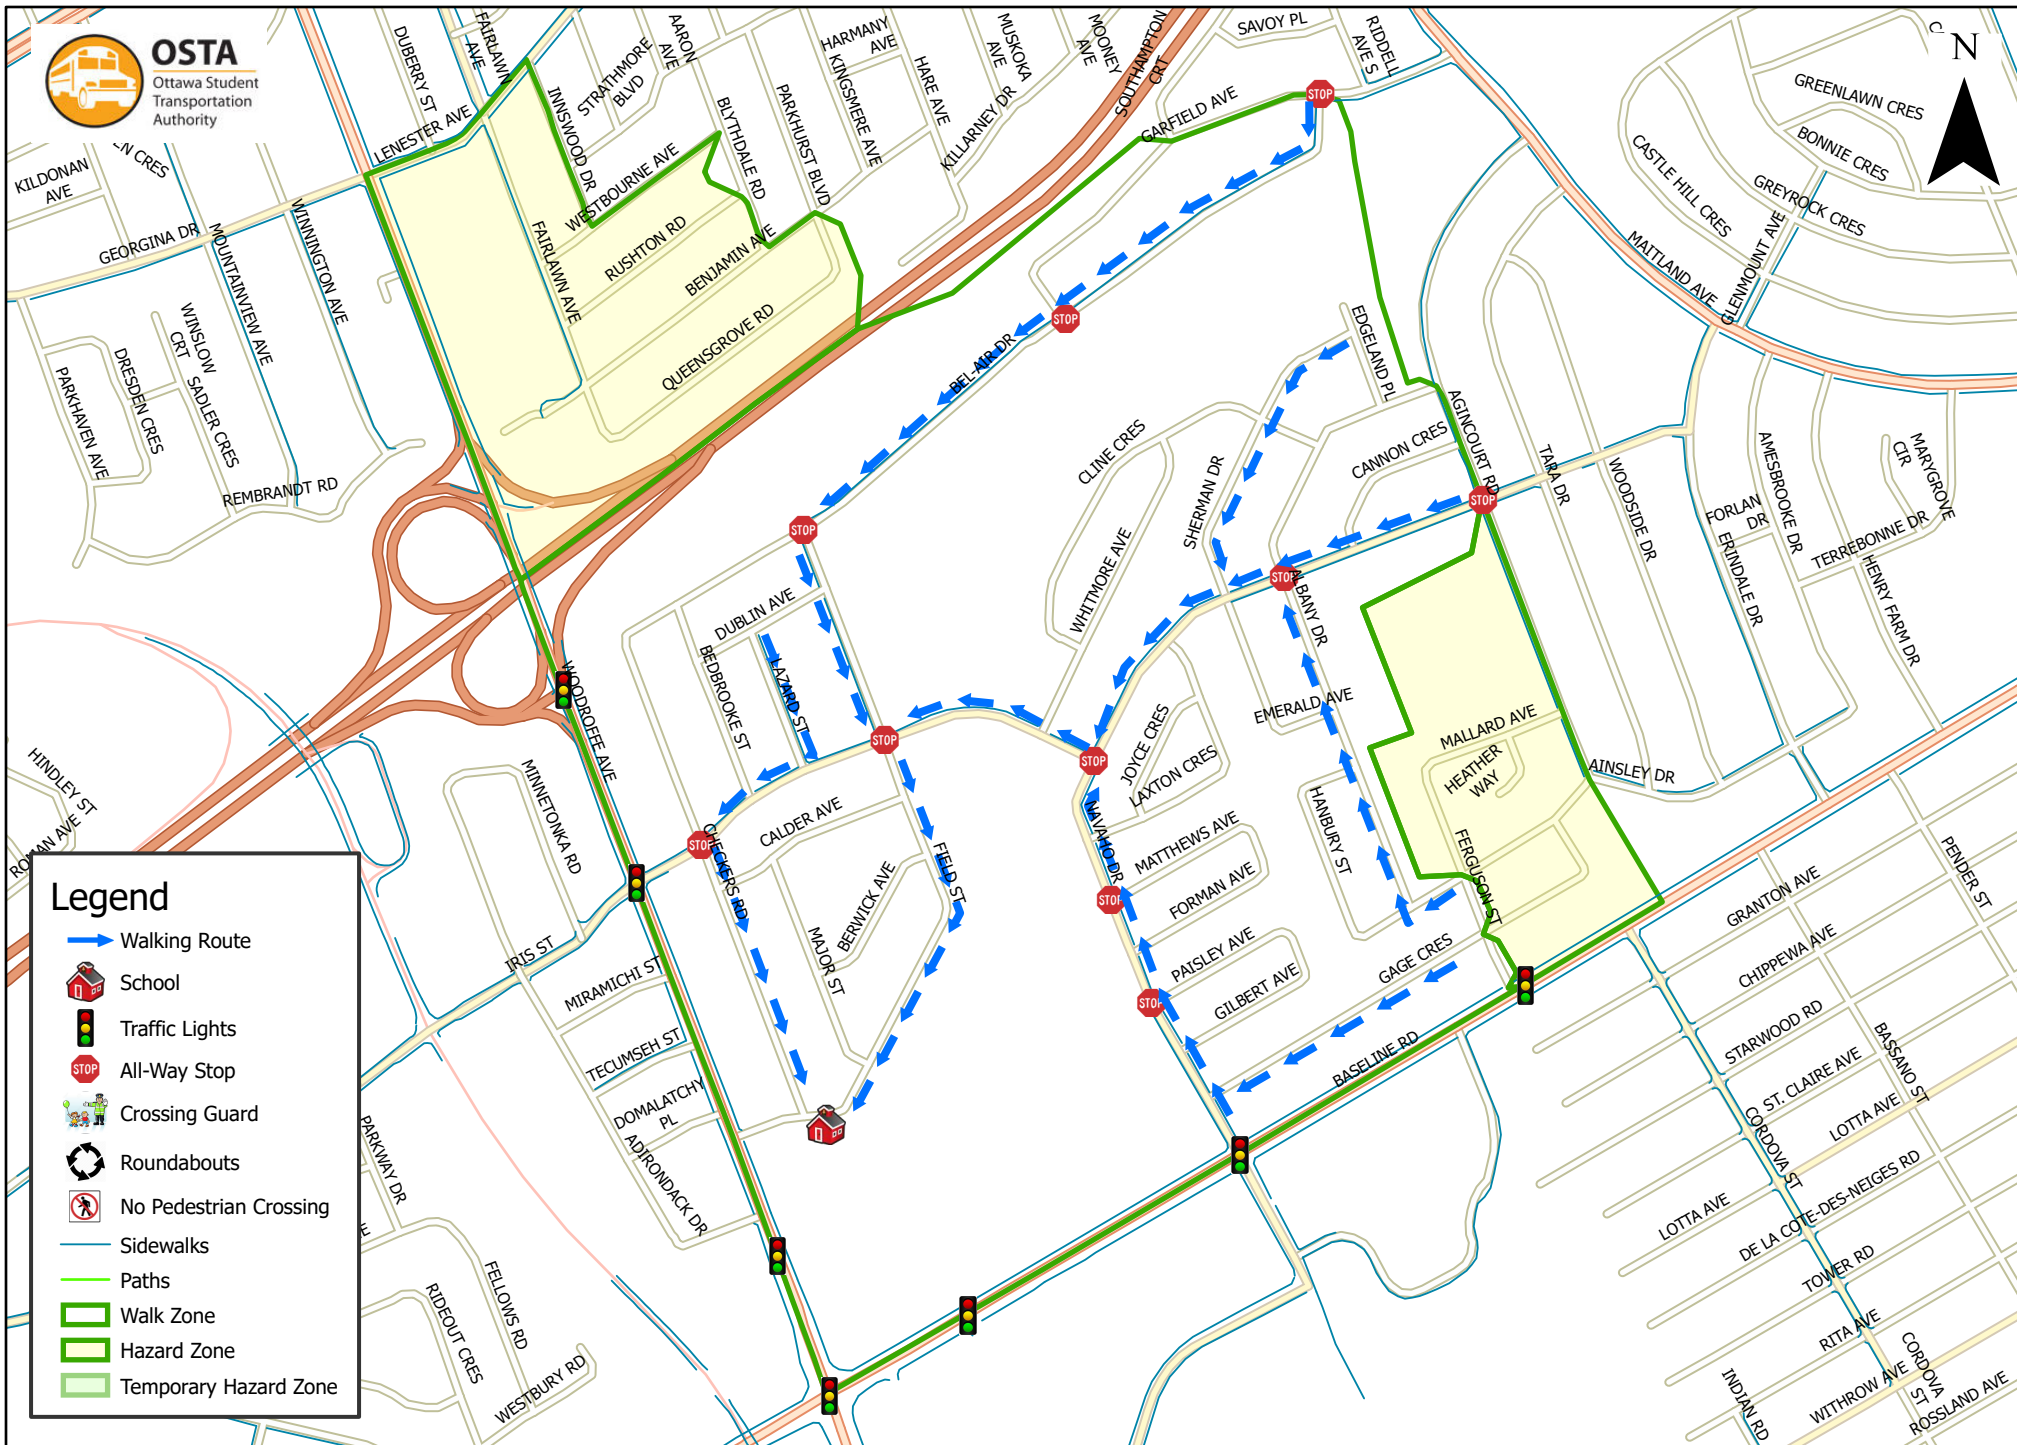

# St. Daniel School 1.6 km Walk Zone Grades 1-6

**Legend**

- Walking Route
- School
- Traffic Lights
- All-Way Stop
- Crossing Guard
- Roundabouts
- No Pedestrian Crossing
- Sidewalks
- Paths
- Walk Zone
- Hazard Zone
- Temporary Hazard Zone

This map is intended for information purposes only. Ottawa Student Transportation Authority assumes no responsibility for people using these routes.