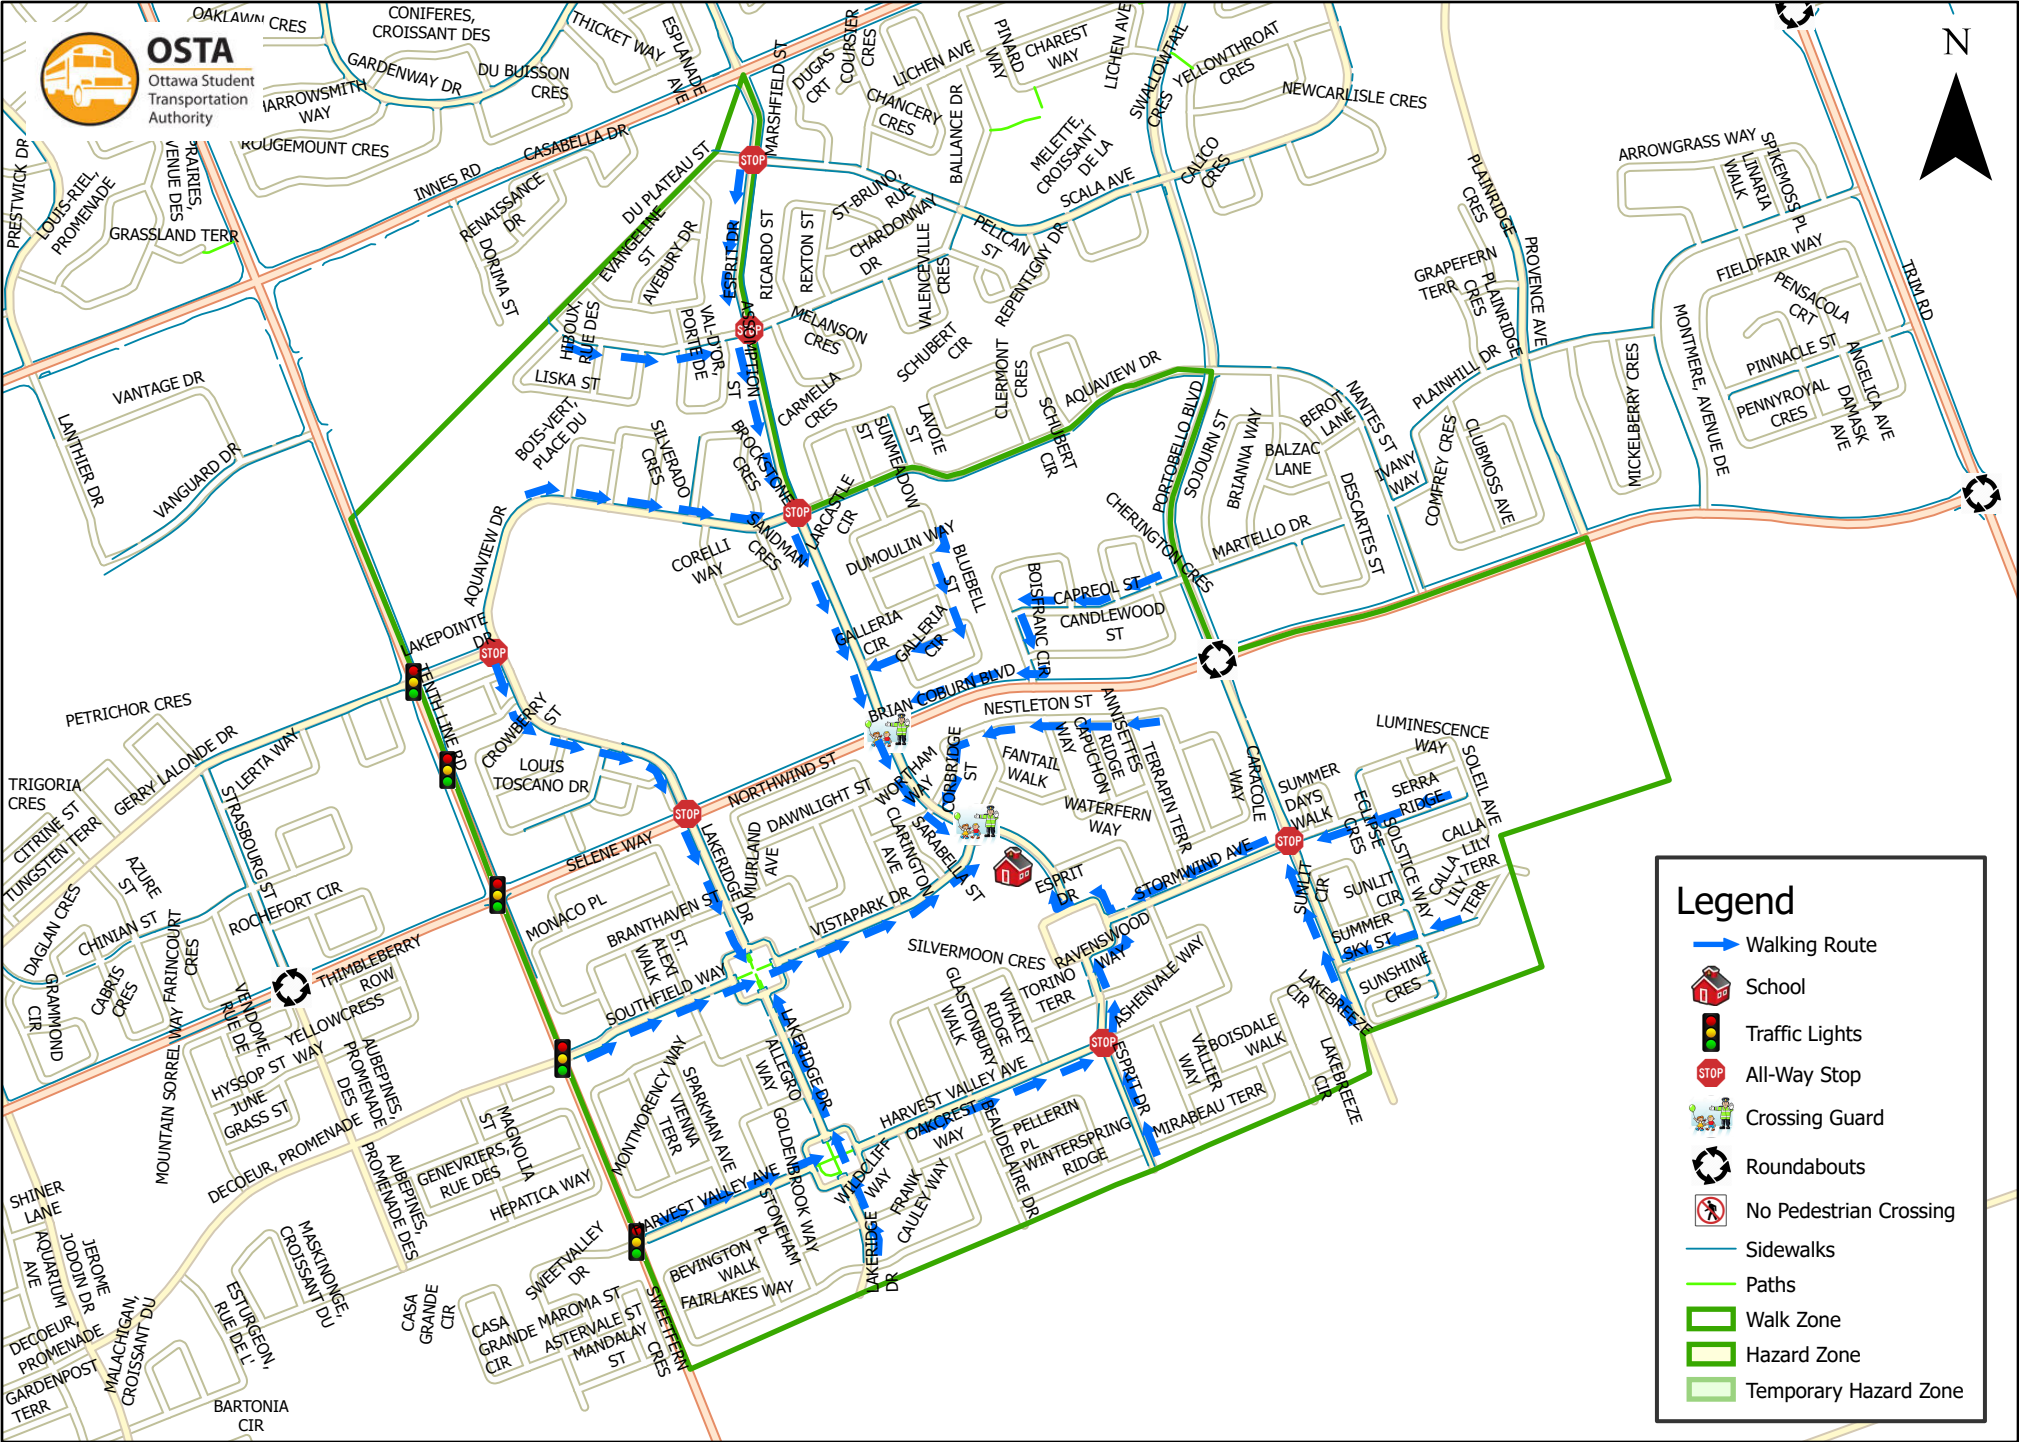

St. Dominic Catholic School 1.6 km Walk Zone Grades 1-6

This map is intended for information purposes only. Ottawa Student Transportation Authority assumes no responsibility for people using these routes.