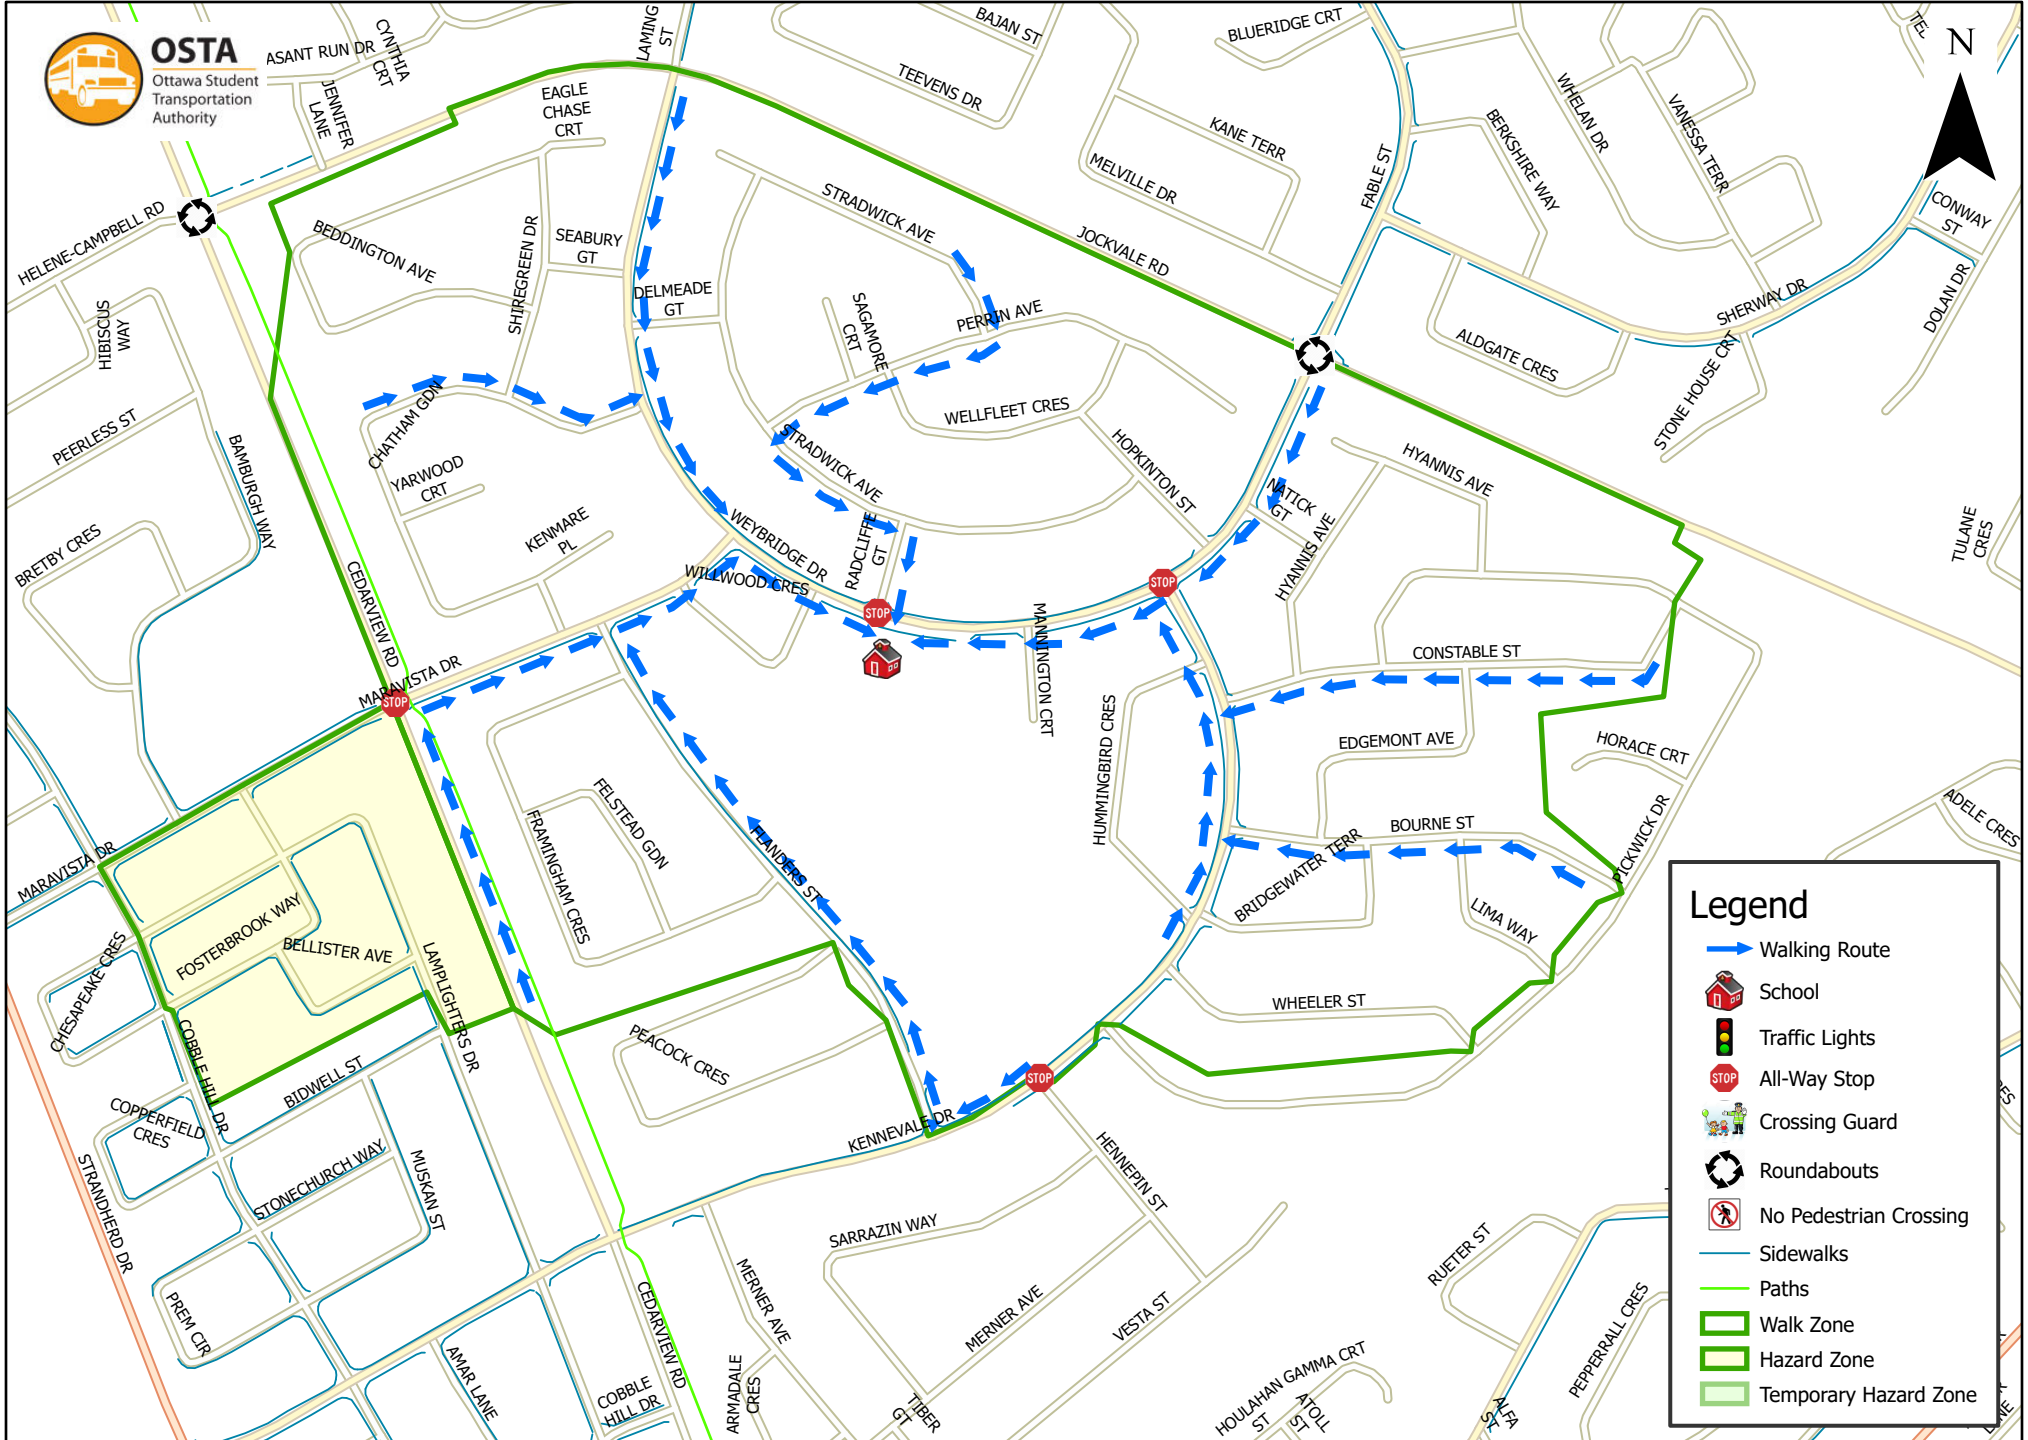

St. Elizabeth Ann Seton School 800 m Walk Zone Kindergarten

This map is intended for information purposes only. Ottawa Student Transportation Authority assumes no responsibility for people using these routes.