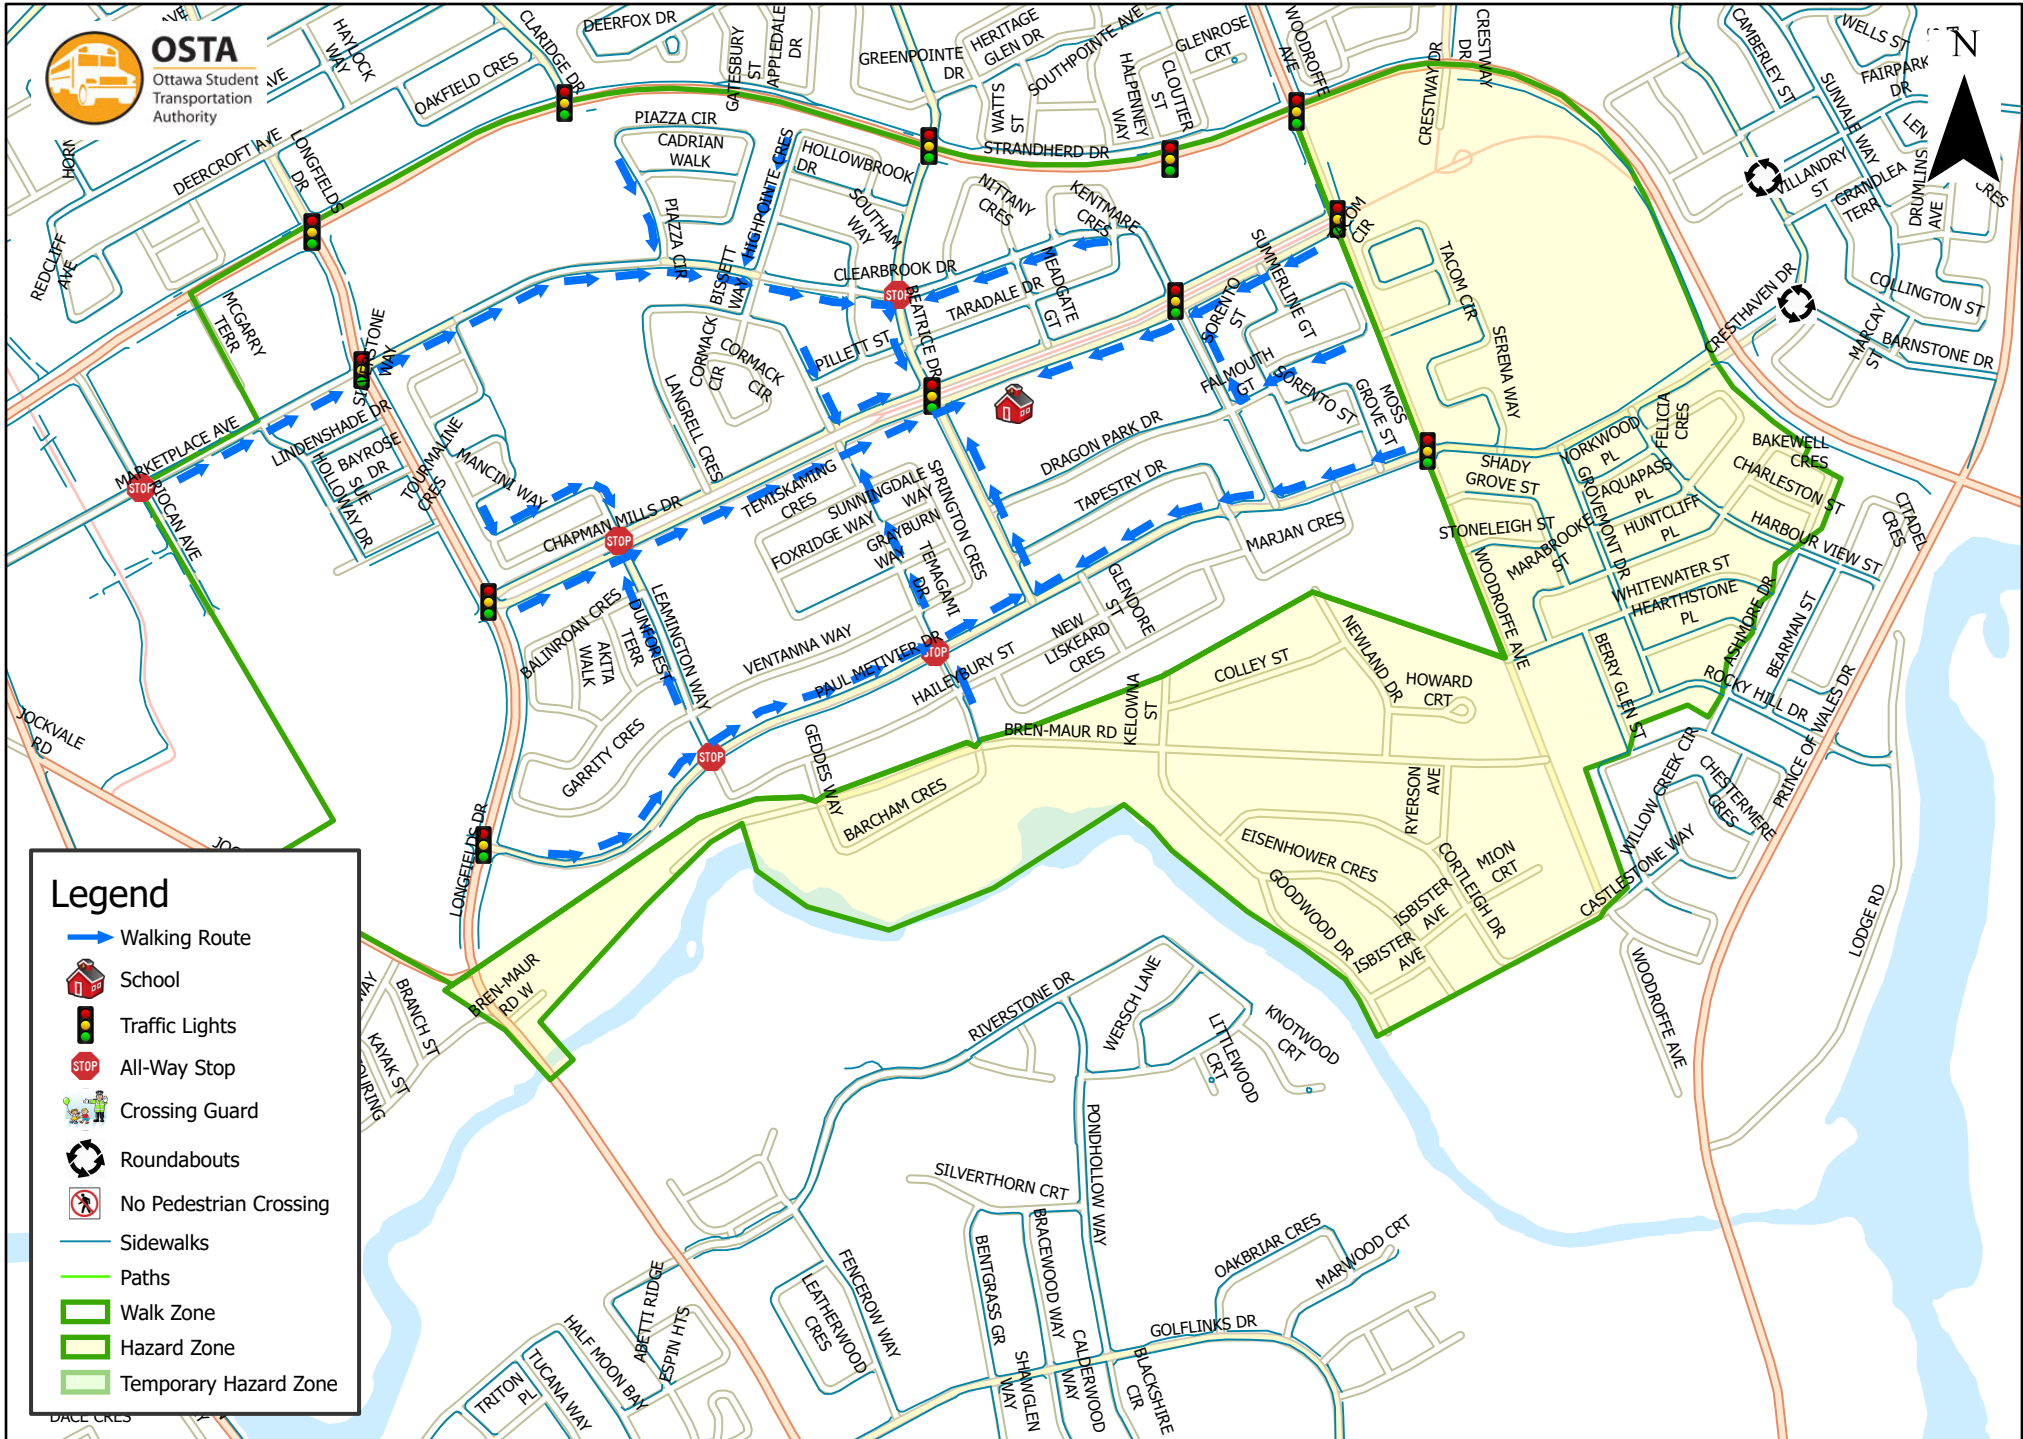

St. Emily School 1.6 km Walk Zone Grades 1-6

This map is intended for information purposes only. Ottawa Student Transportation Authority assumes no responsibility for people using these routes.