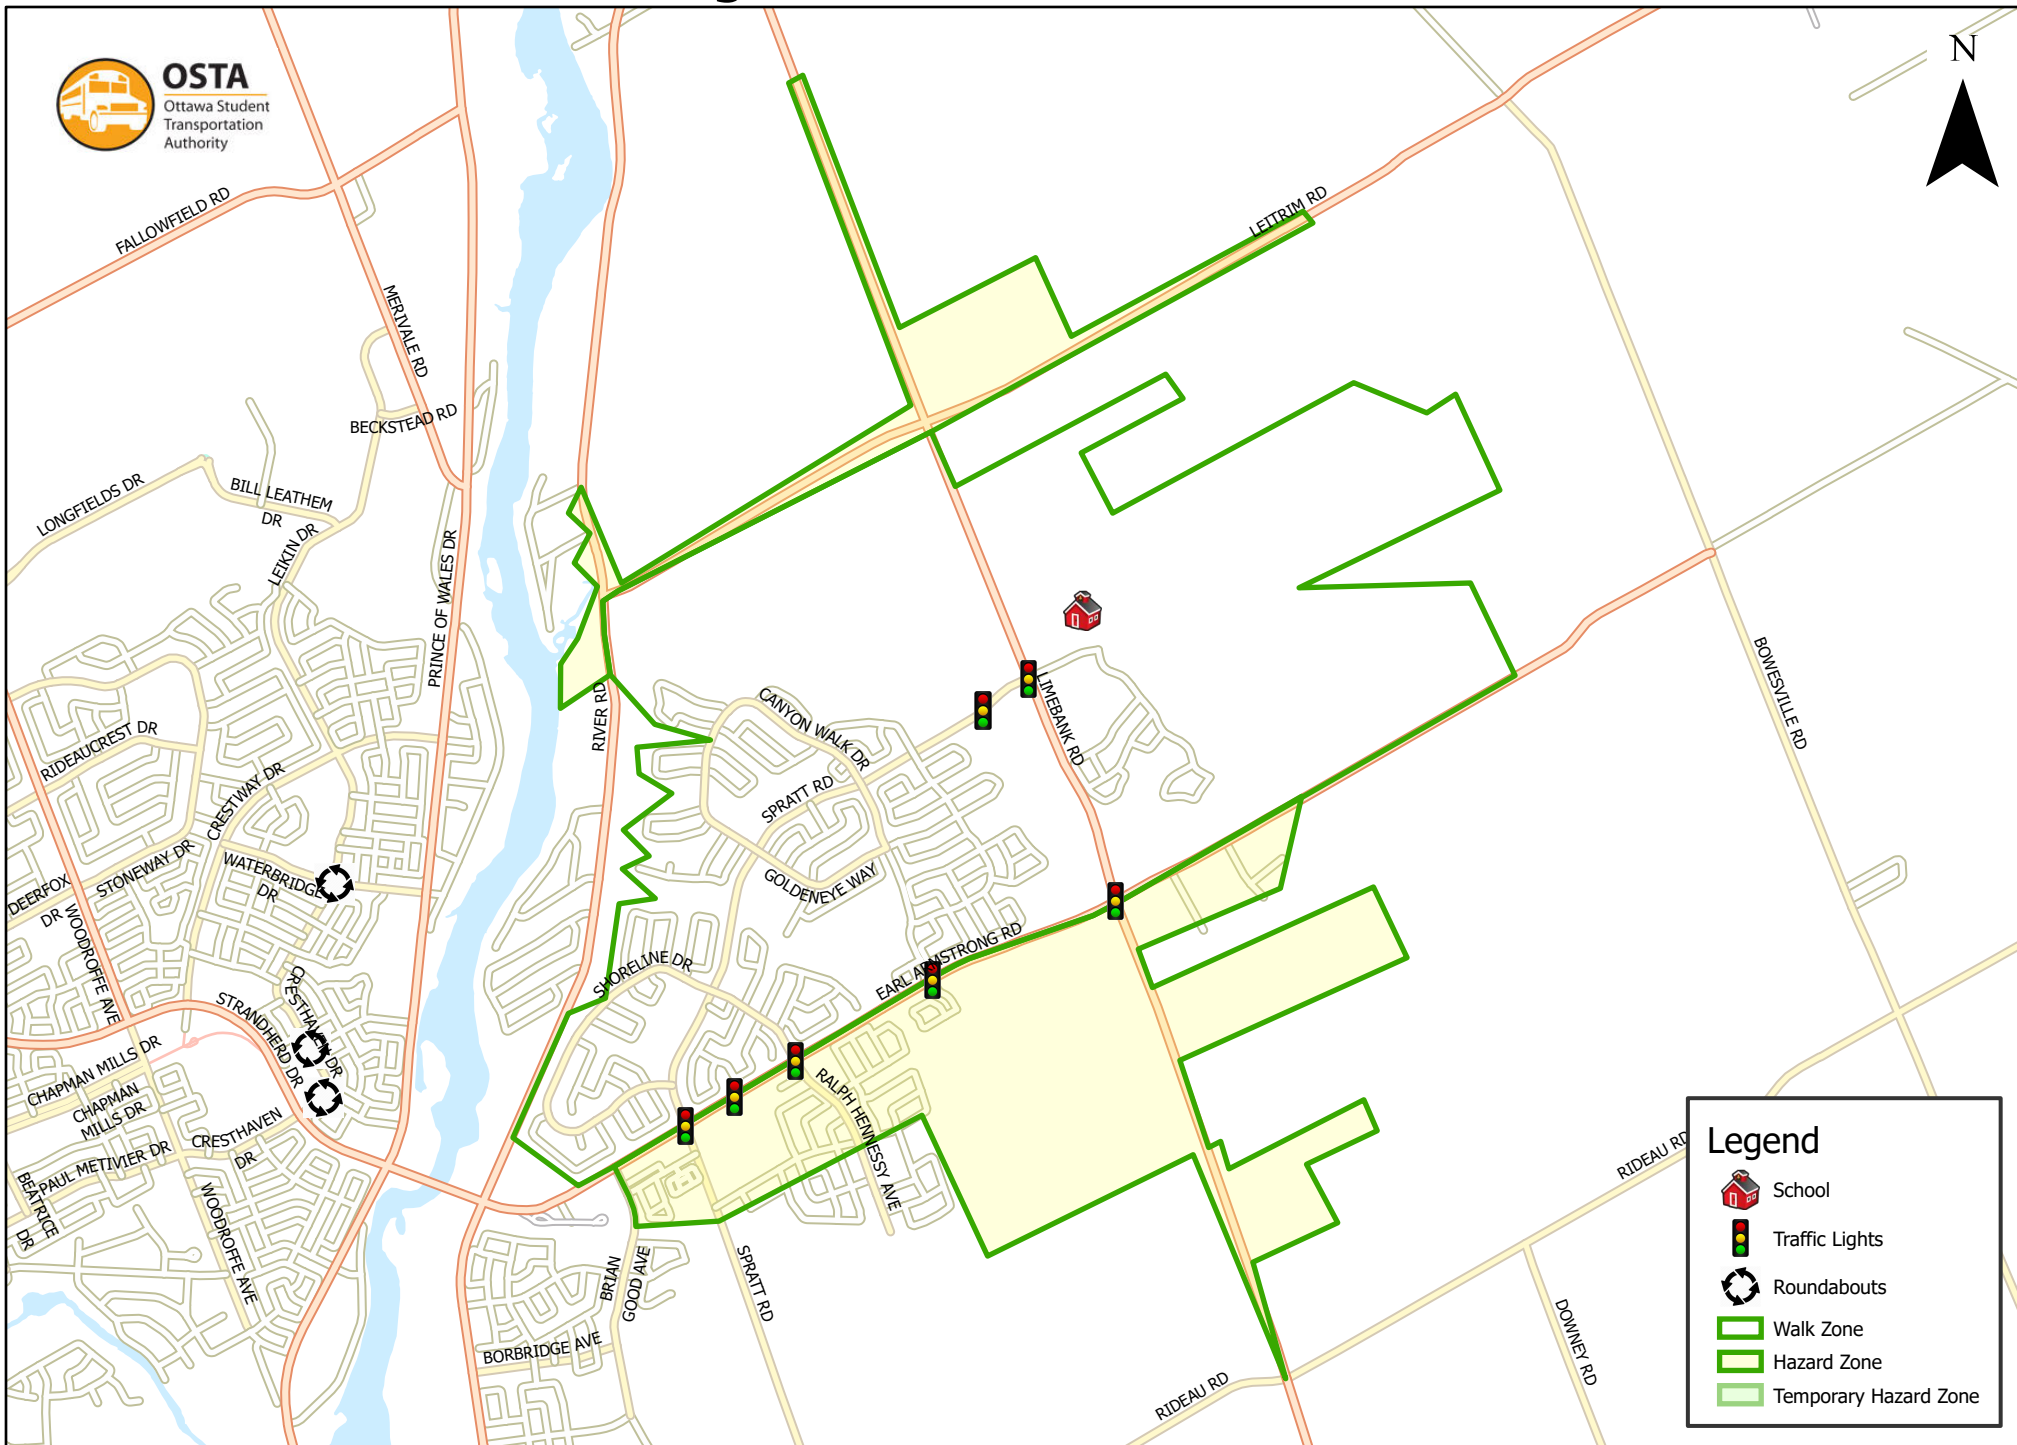

# St. Francis Xavier High School 3.2 km Walk Zone Grades 9-12

This map is intended for information purposes only. Ottawa Student Transportation Authority assumes no responsibility for people using these routes.