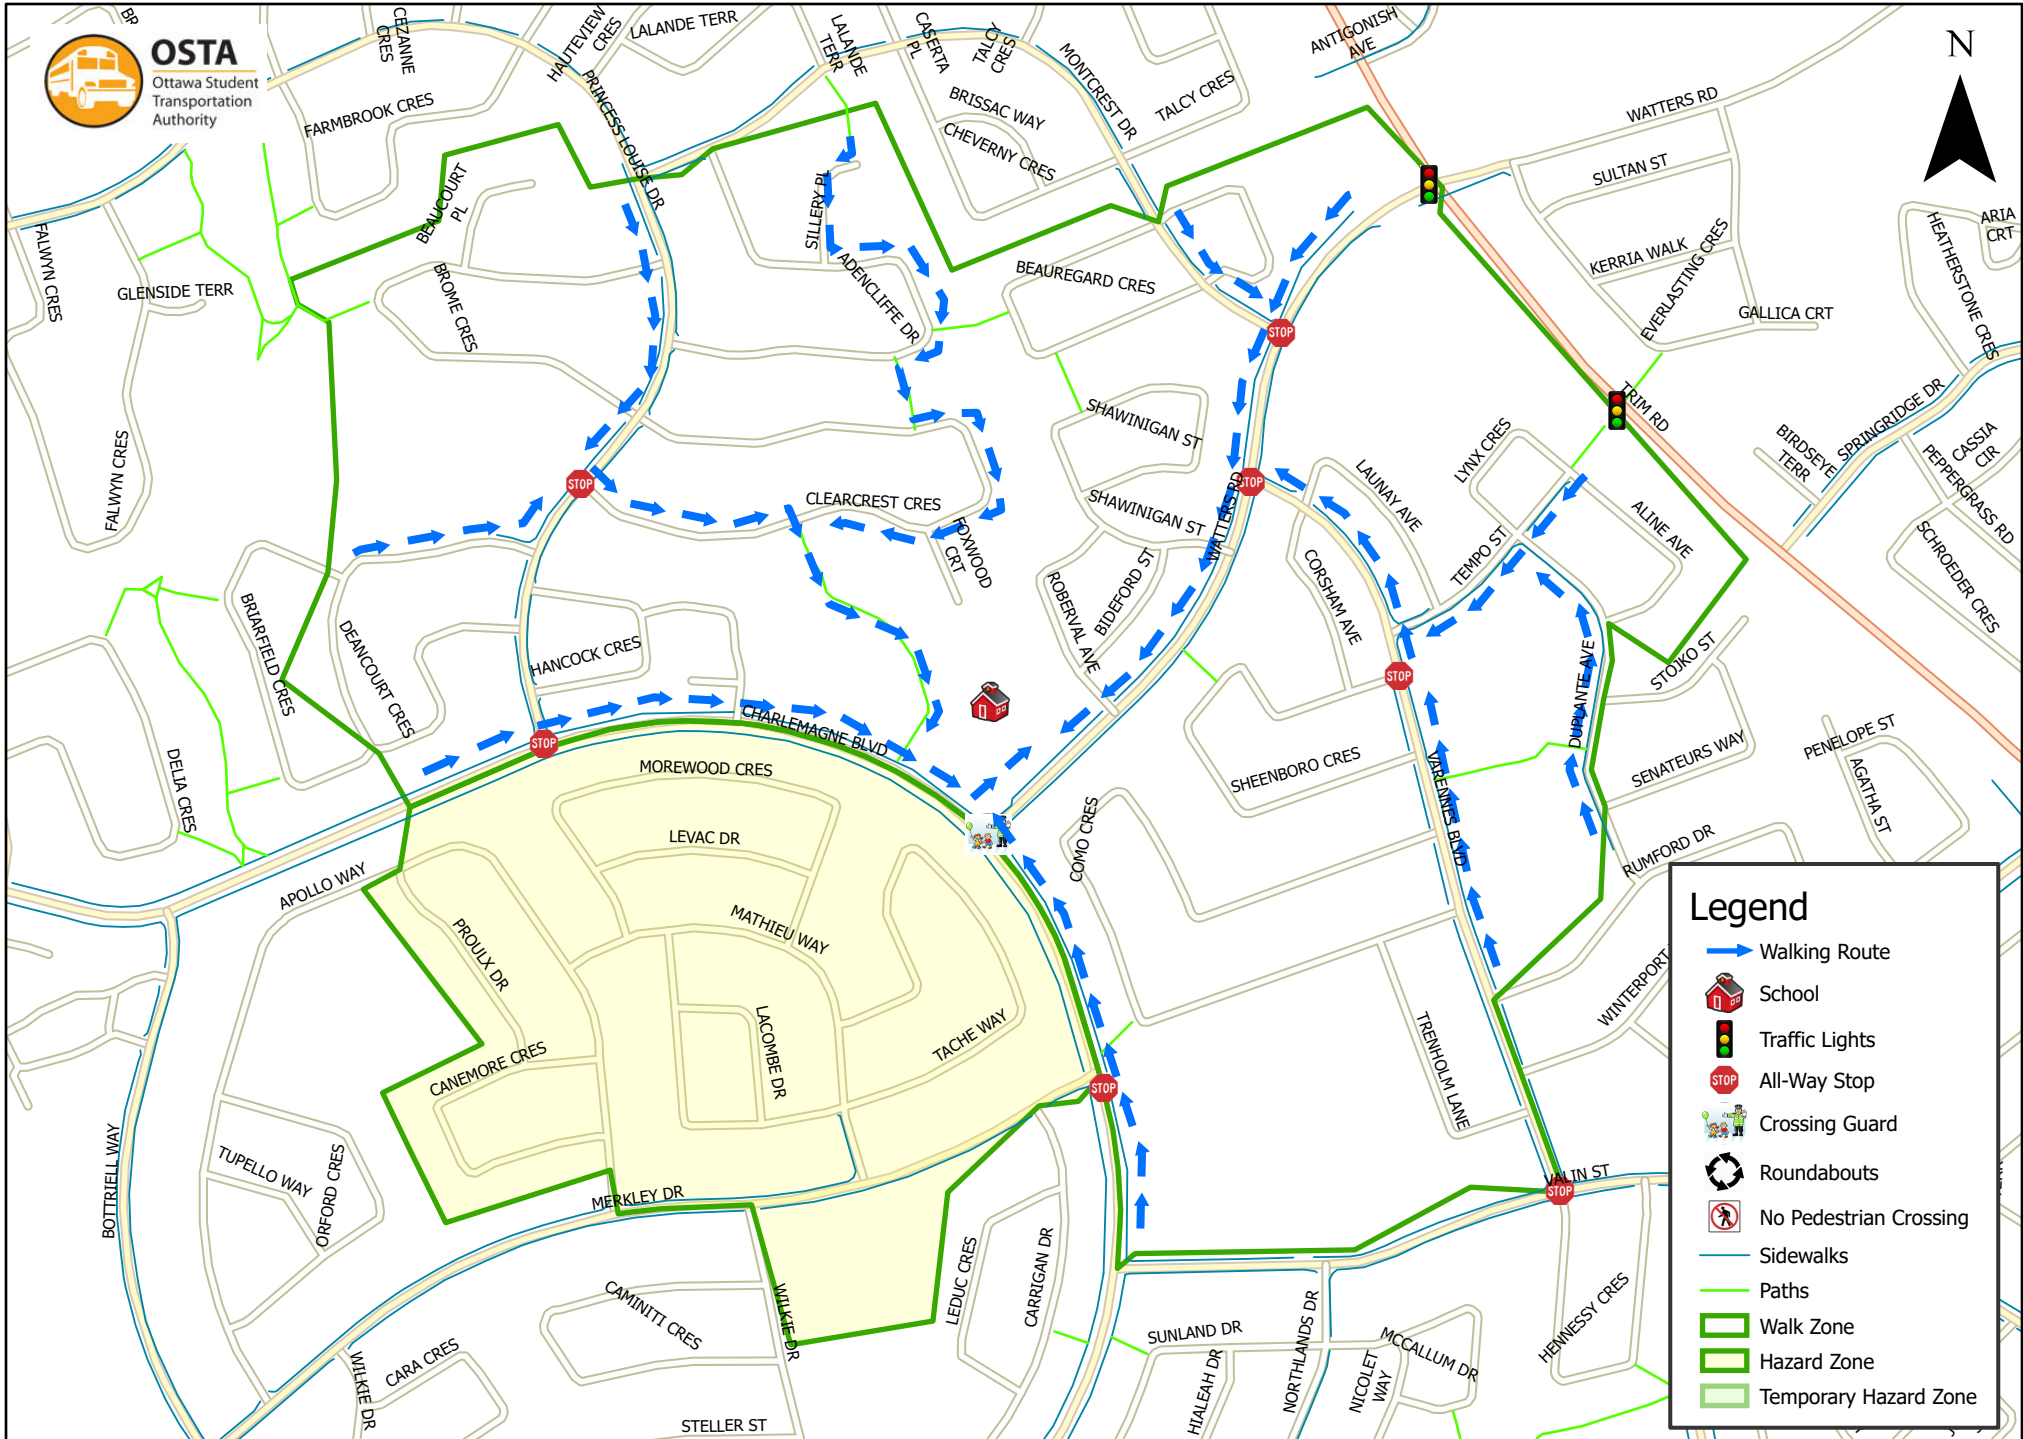

# St. Francis of Assisi School 800 m Walk Zone Kindergarten

This map is intended for information purposes only. Ottawa Student Transportation Authority assumes no responsibility for people using these routes.