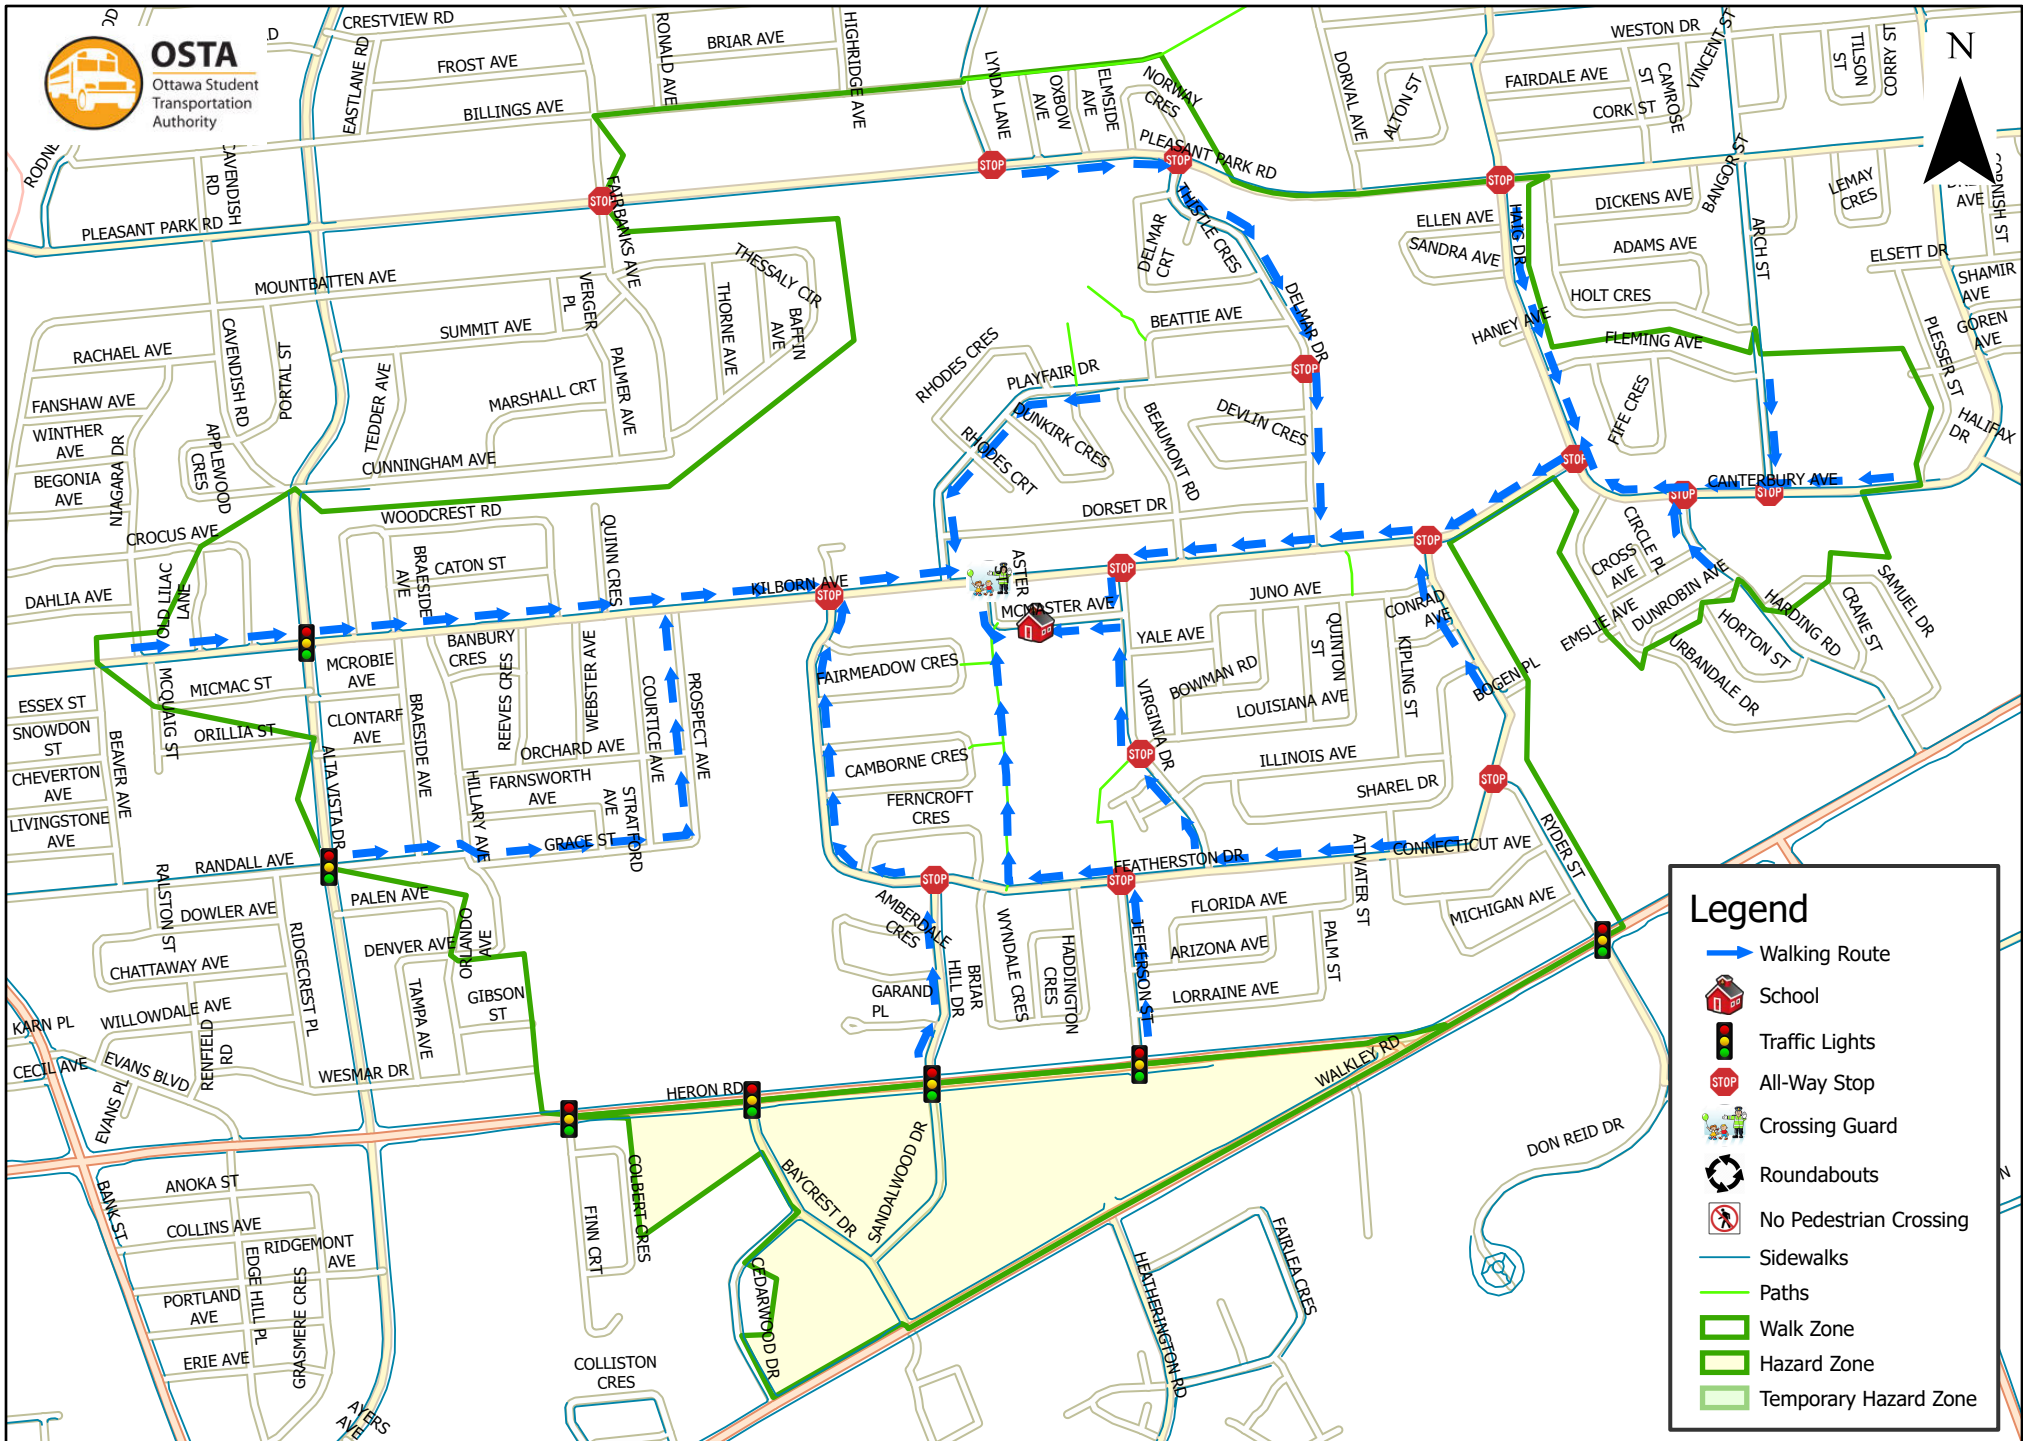

St. Gemma Catholic School 1.6 km Walk Zone Grades 1-3

This map is intended for information purposes only. Ottawa Student Transportation Authority assumes no responsibility for people using these routes.