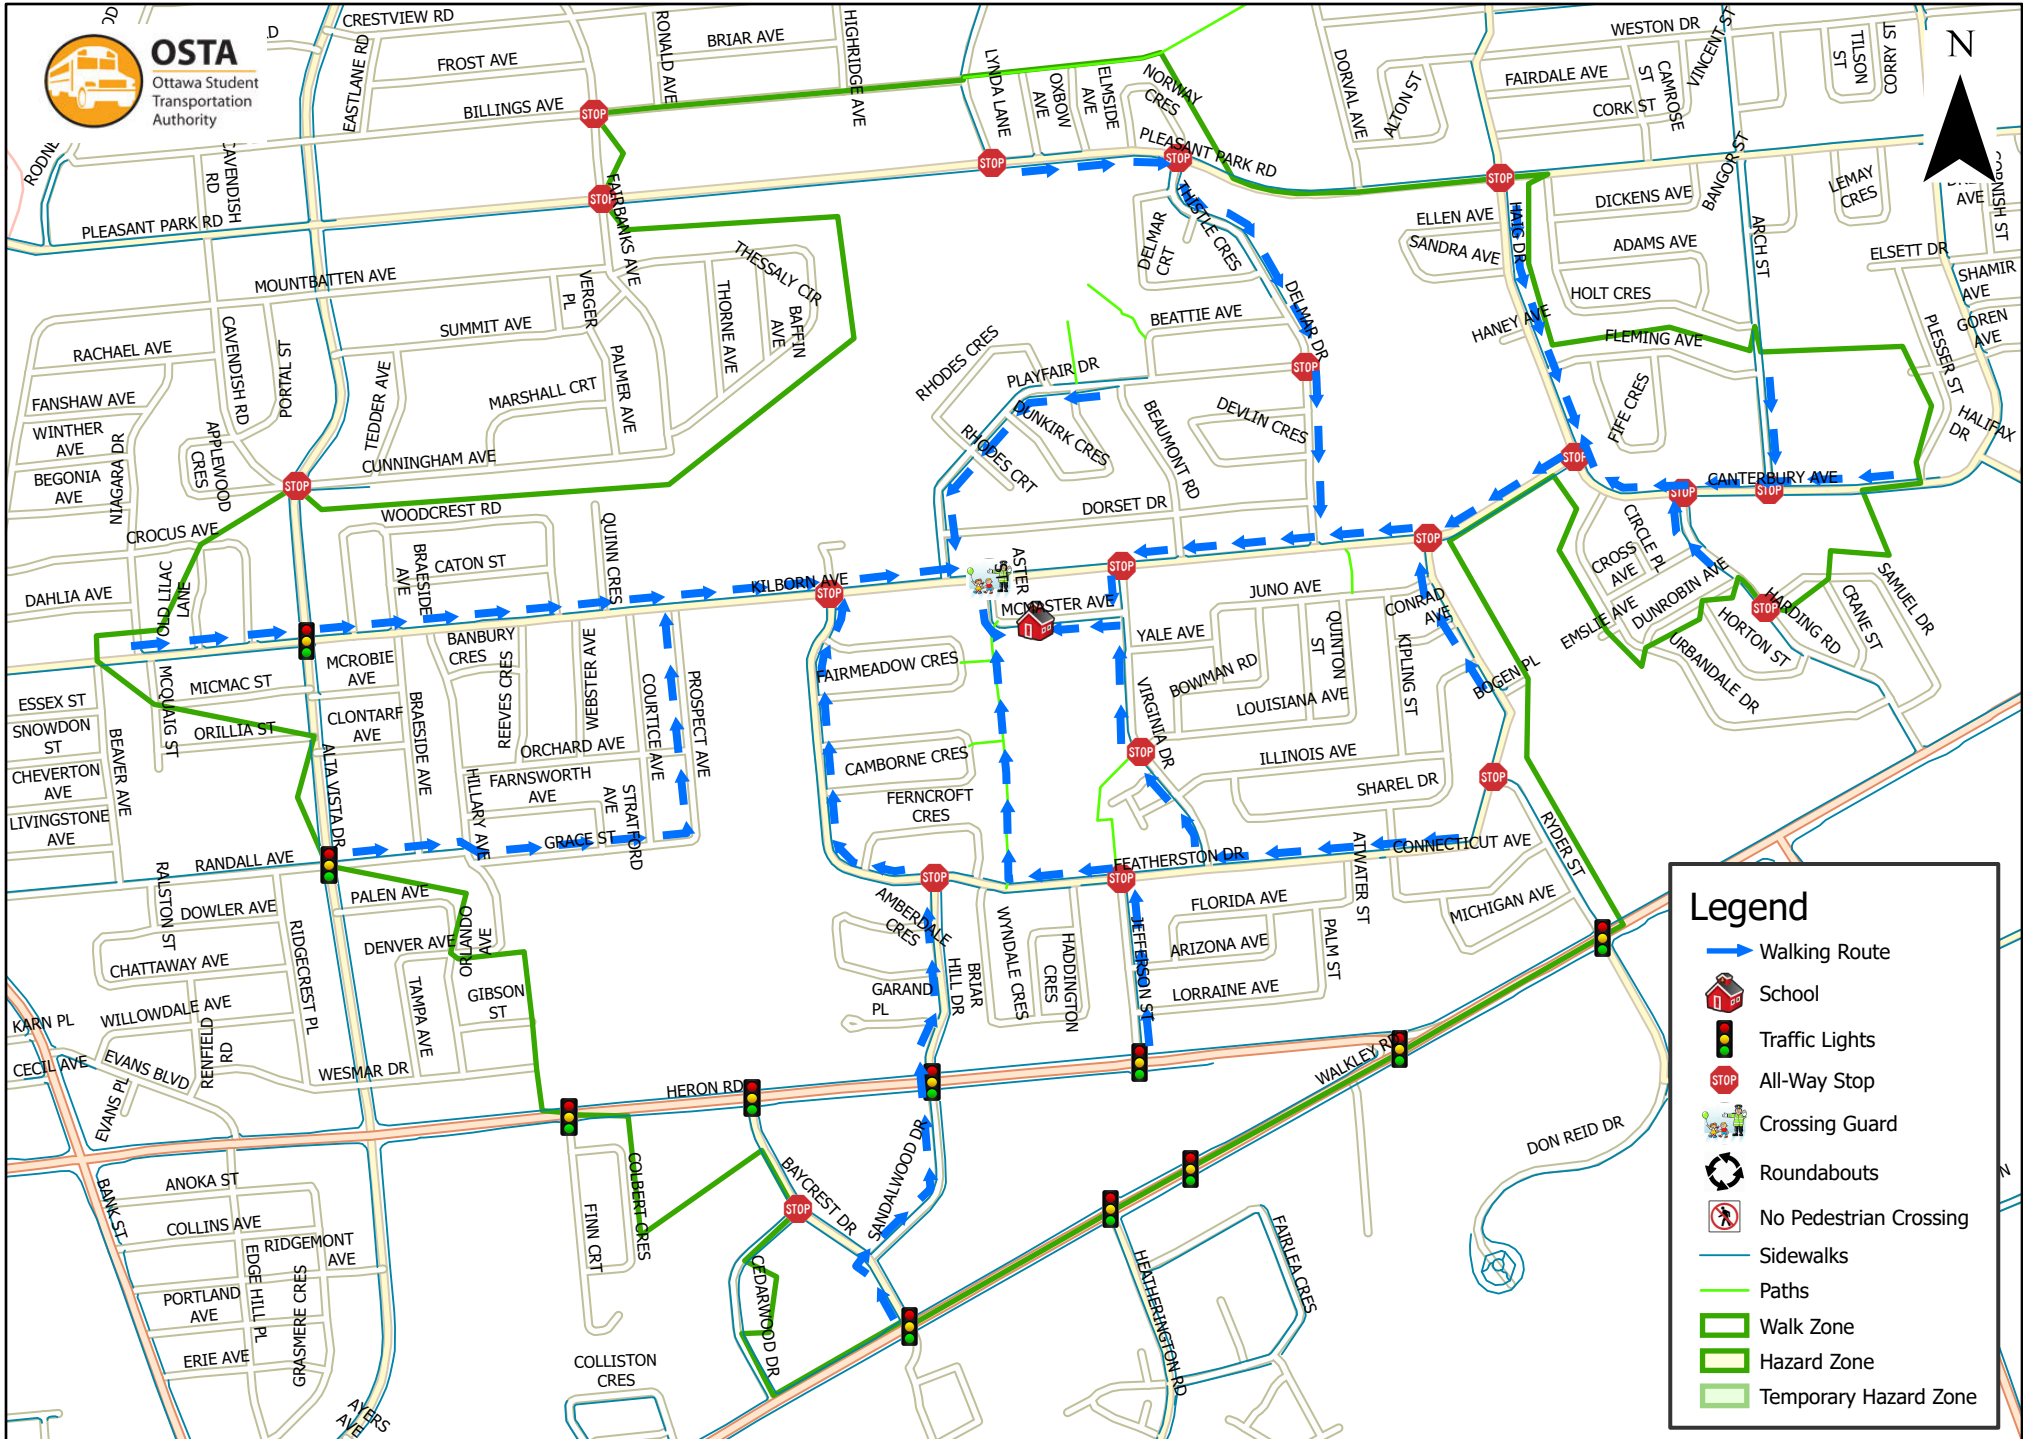

# St. Gemma Catholic School 1.6 km Walk Zone Grades 4-6

This map is intended for information purposes only. Ottawa Student Transportation Authority assumes no responsibility for people using these routes.