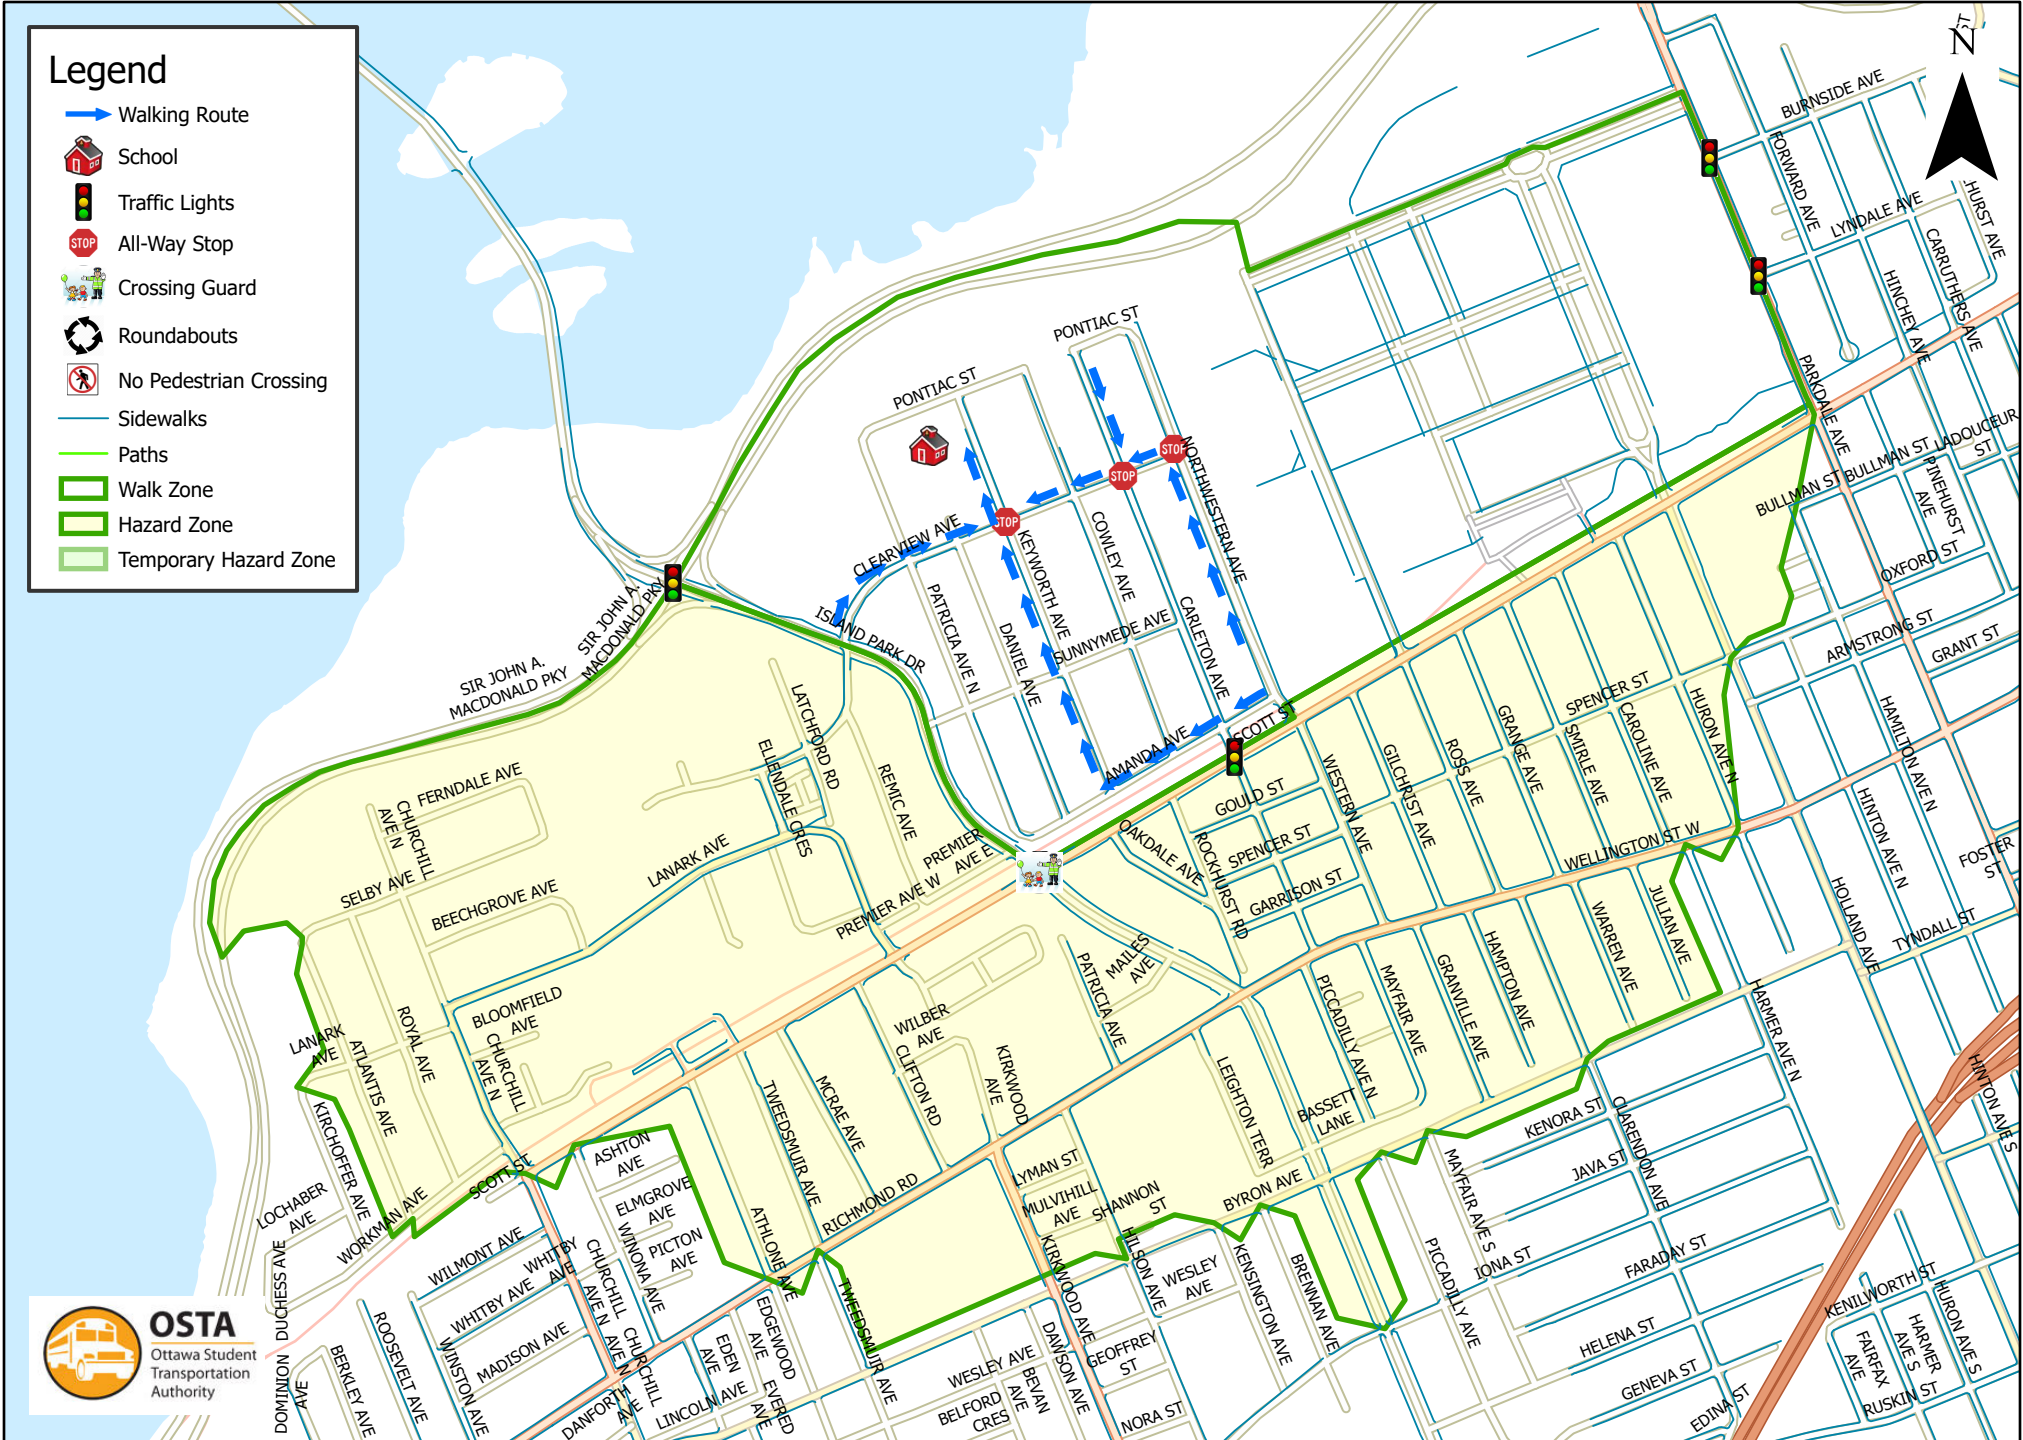

St. George School 1.6 km Walk Zone Grades 1-6

This map is intended for information purposes only. Ottawa Student Transportation Authority assumes no responsibility for people using these routes.