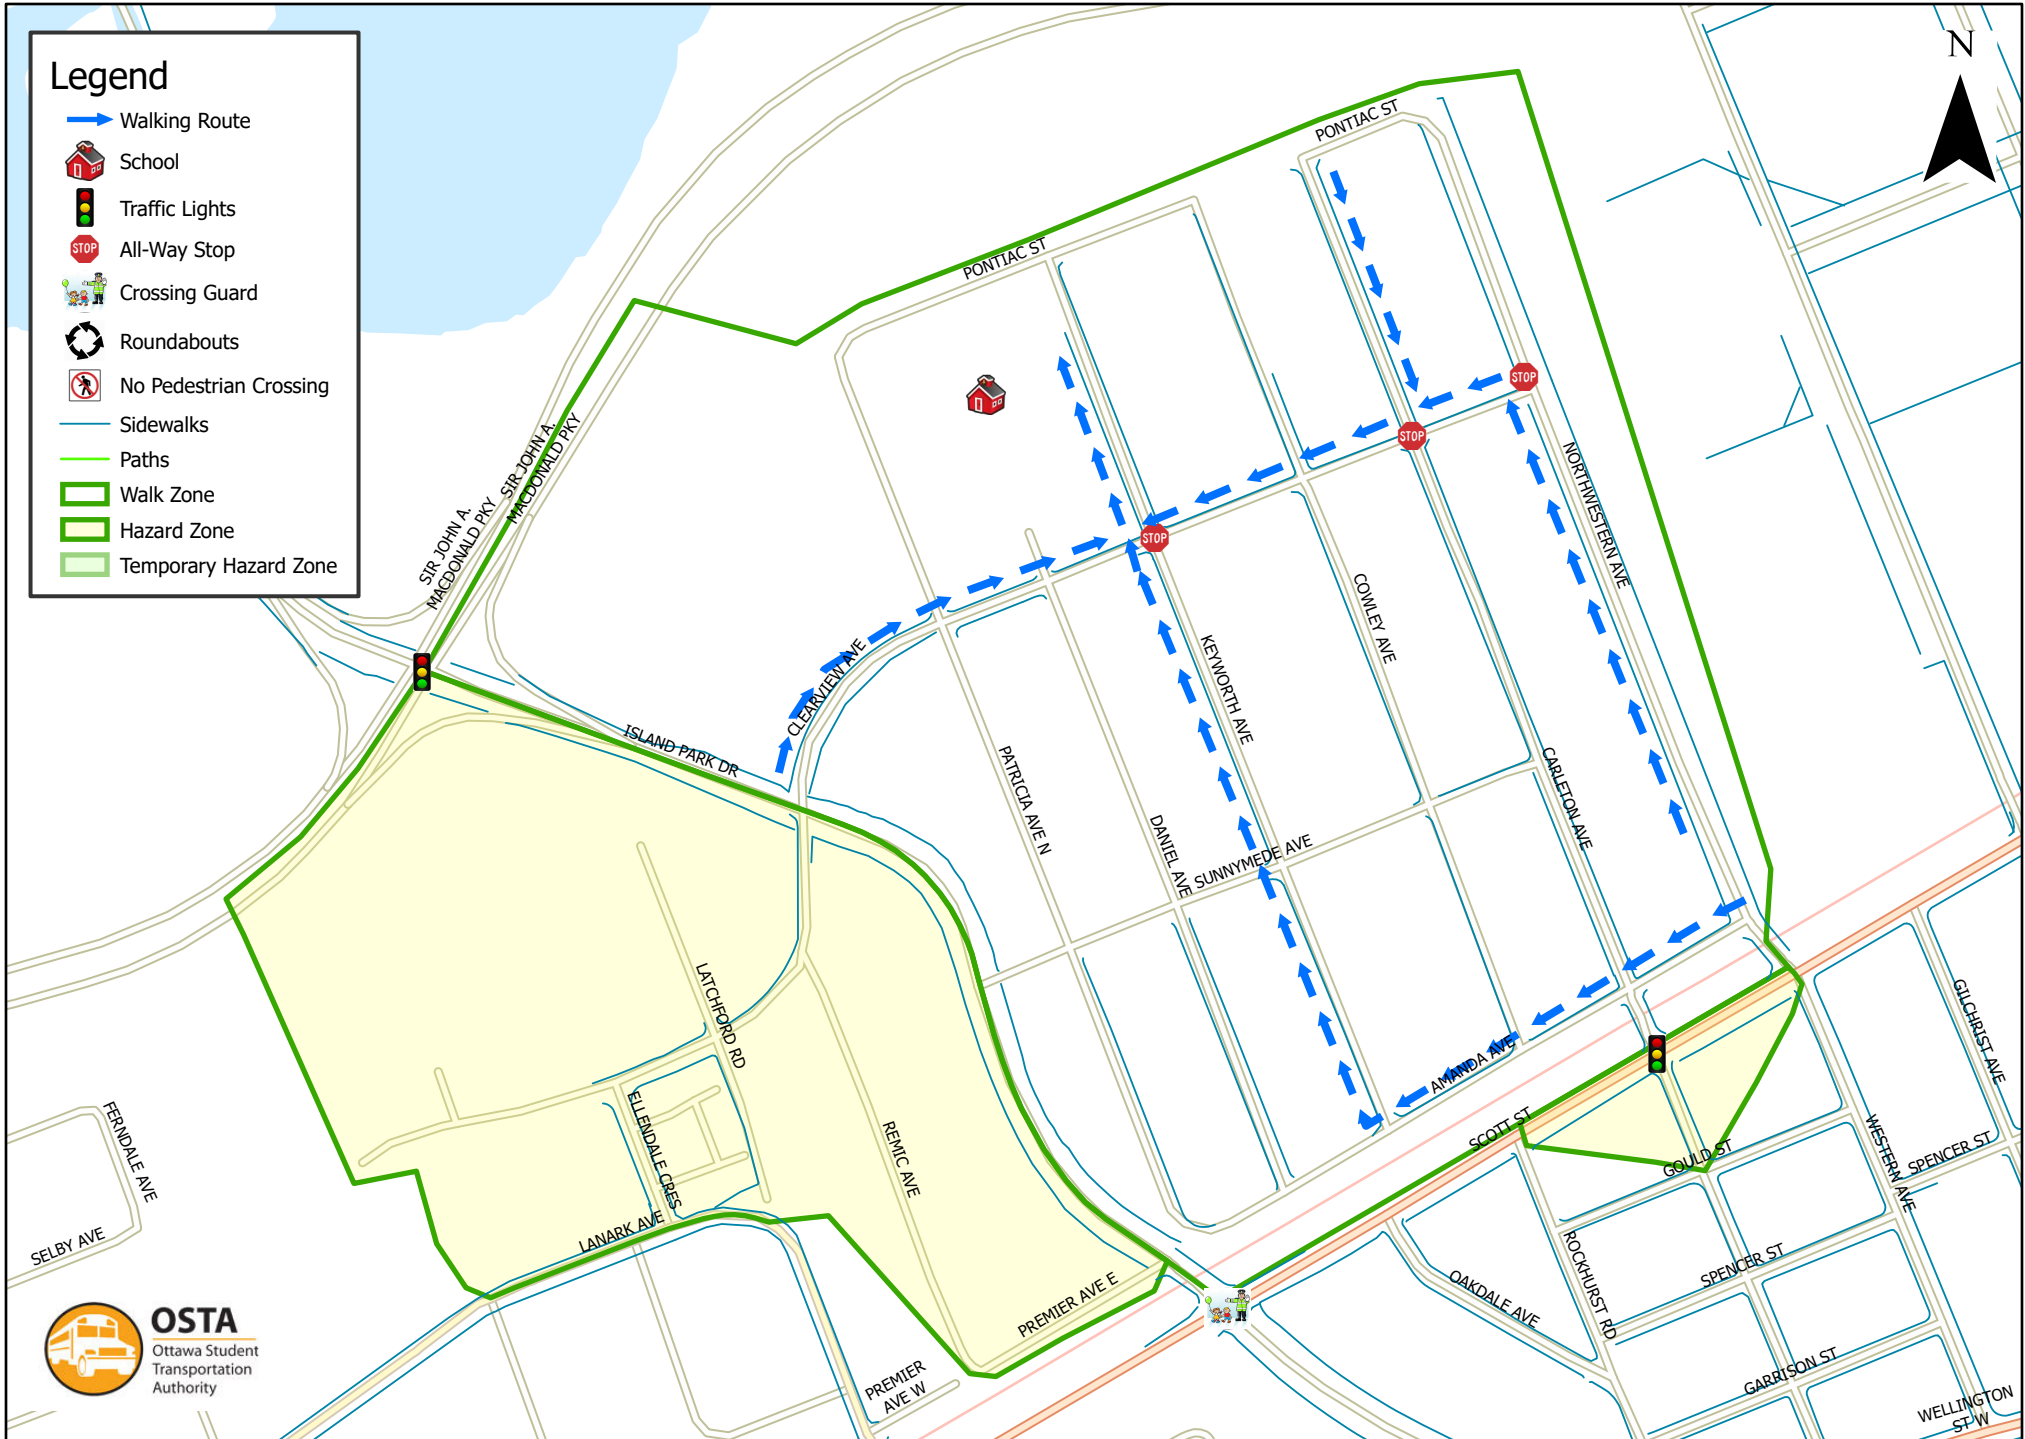

St. George School 800 m Walk Zone Kindergarten

This map is intended for information purposes only. Ottawa Student Transportation Authority assumes no responsibility for people using these routes.