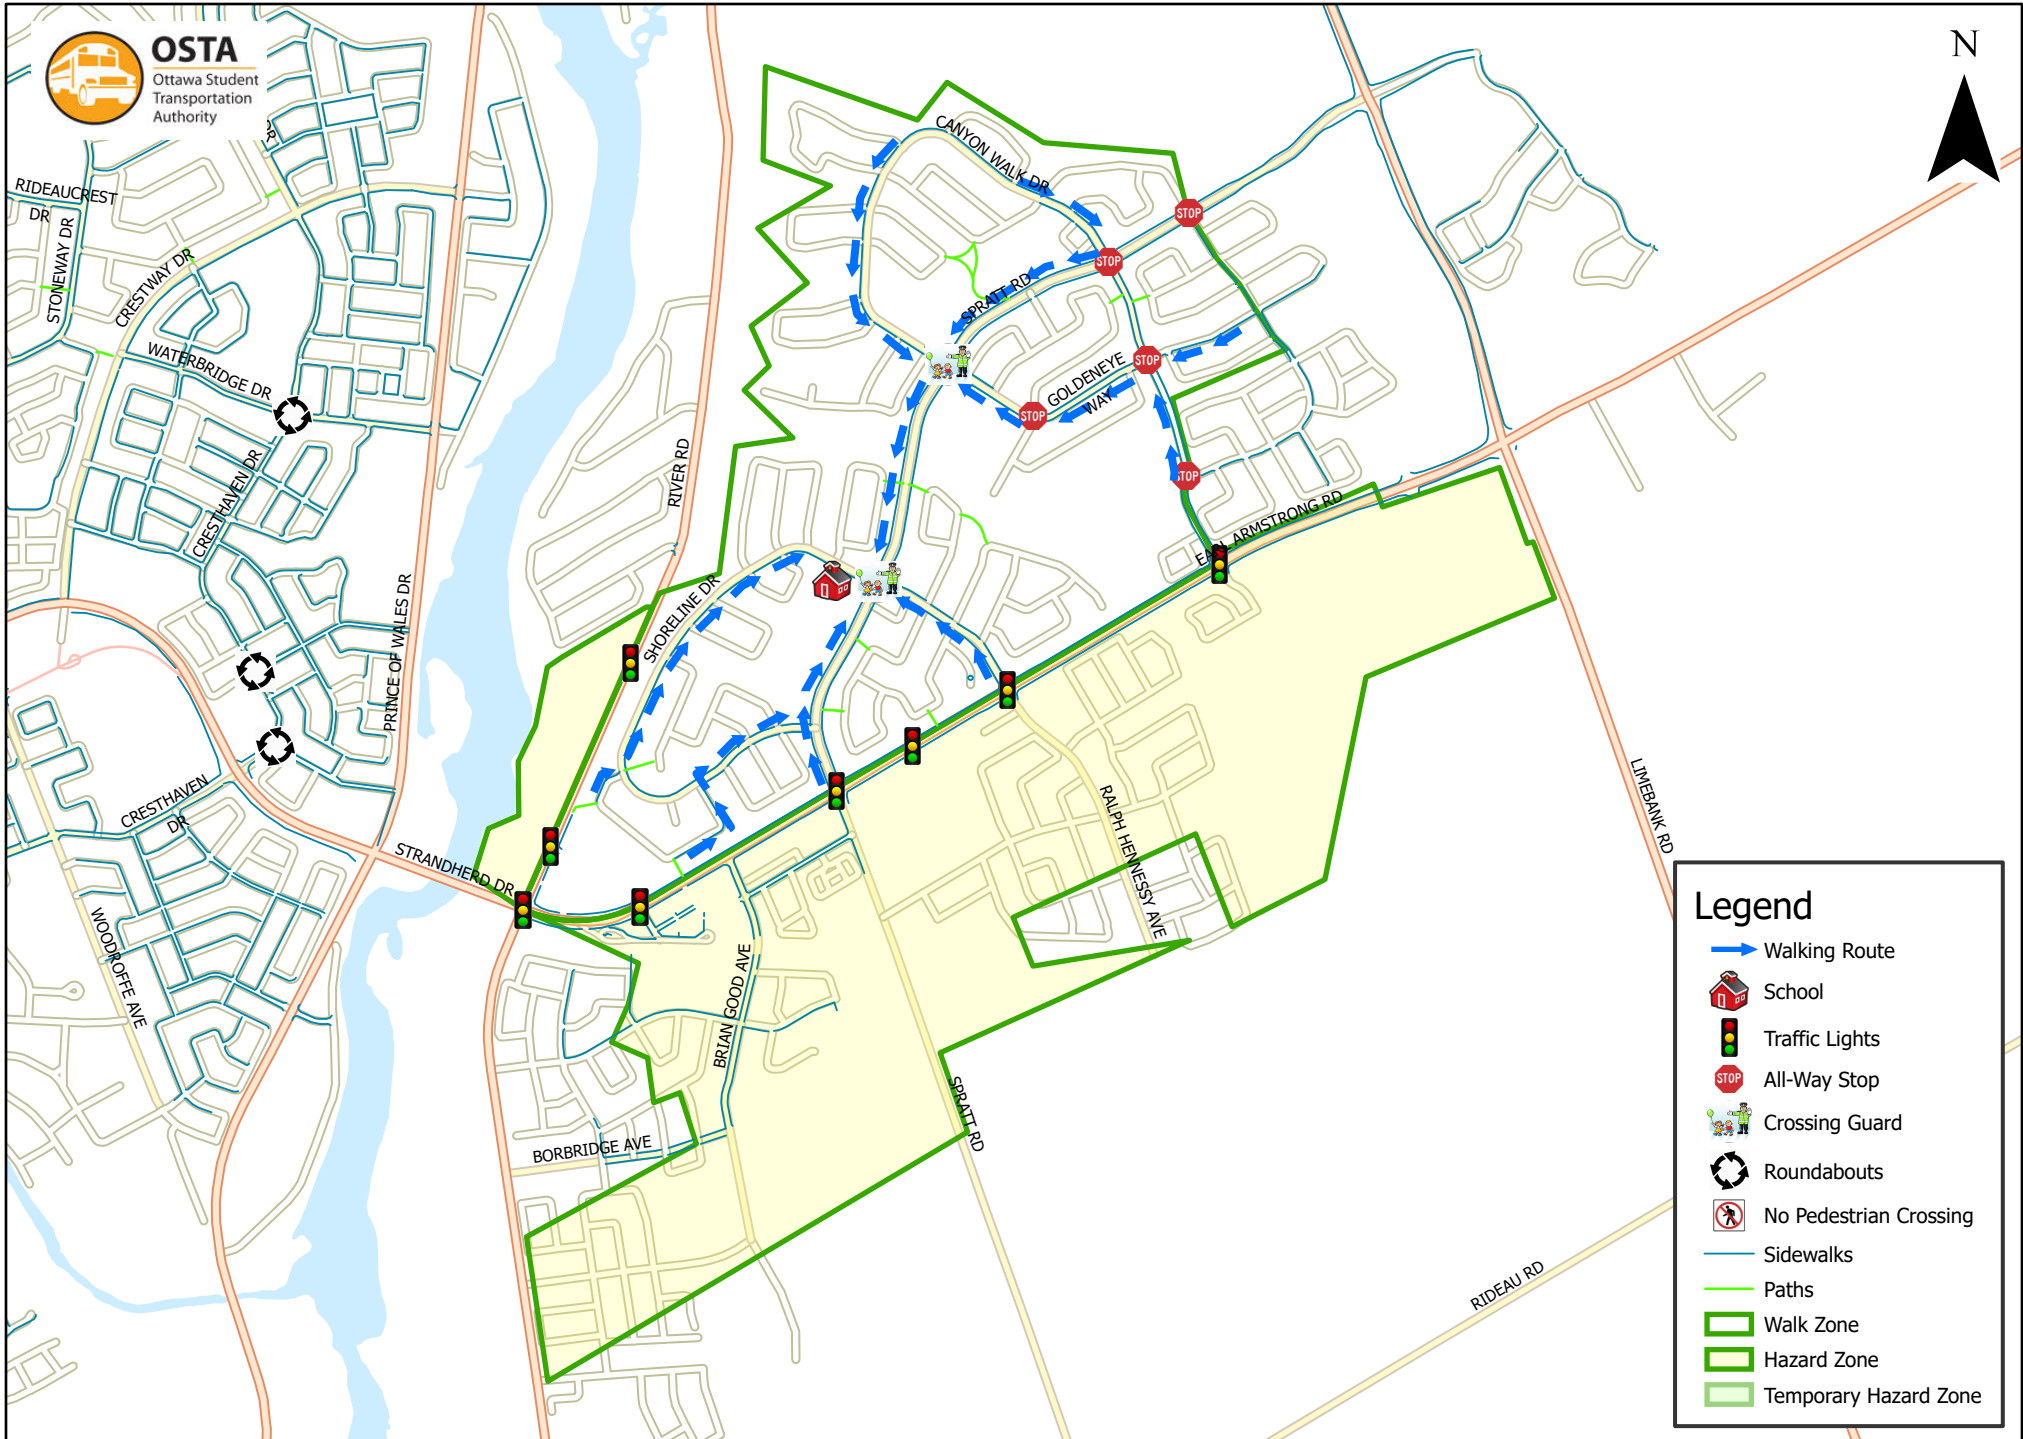

St. Jerome School 1.6 km Walk Zone Grades 1-6

This map is intended for information purposes only. Ottawa Student Transportation Authority assumes no responsibility for people using these routes.