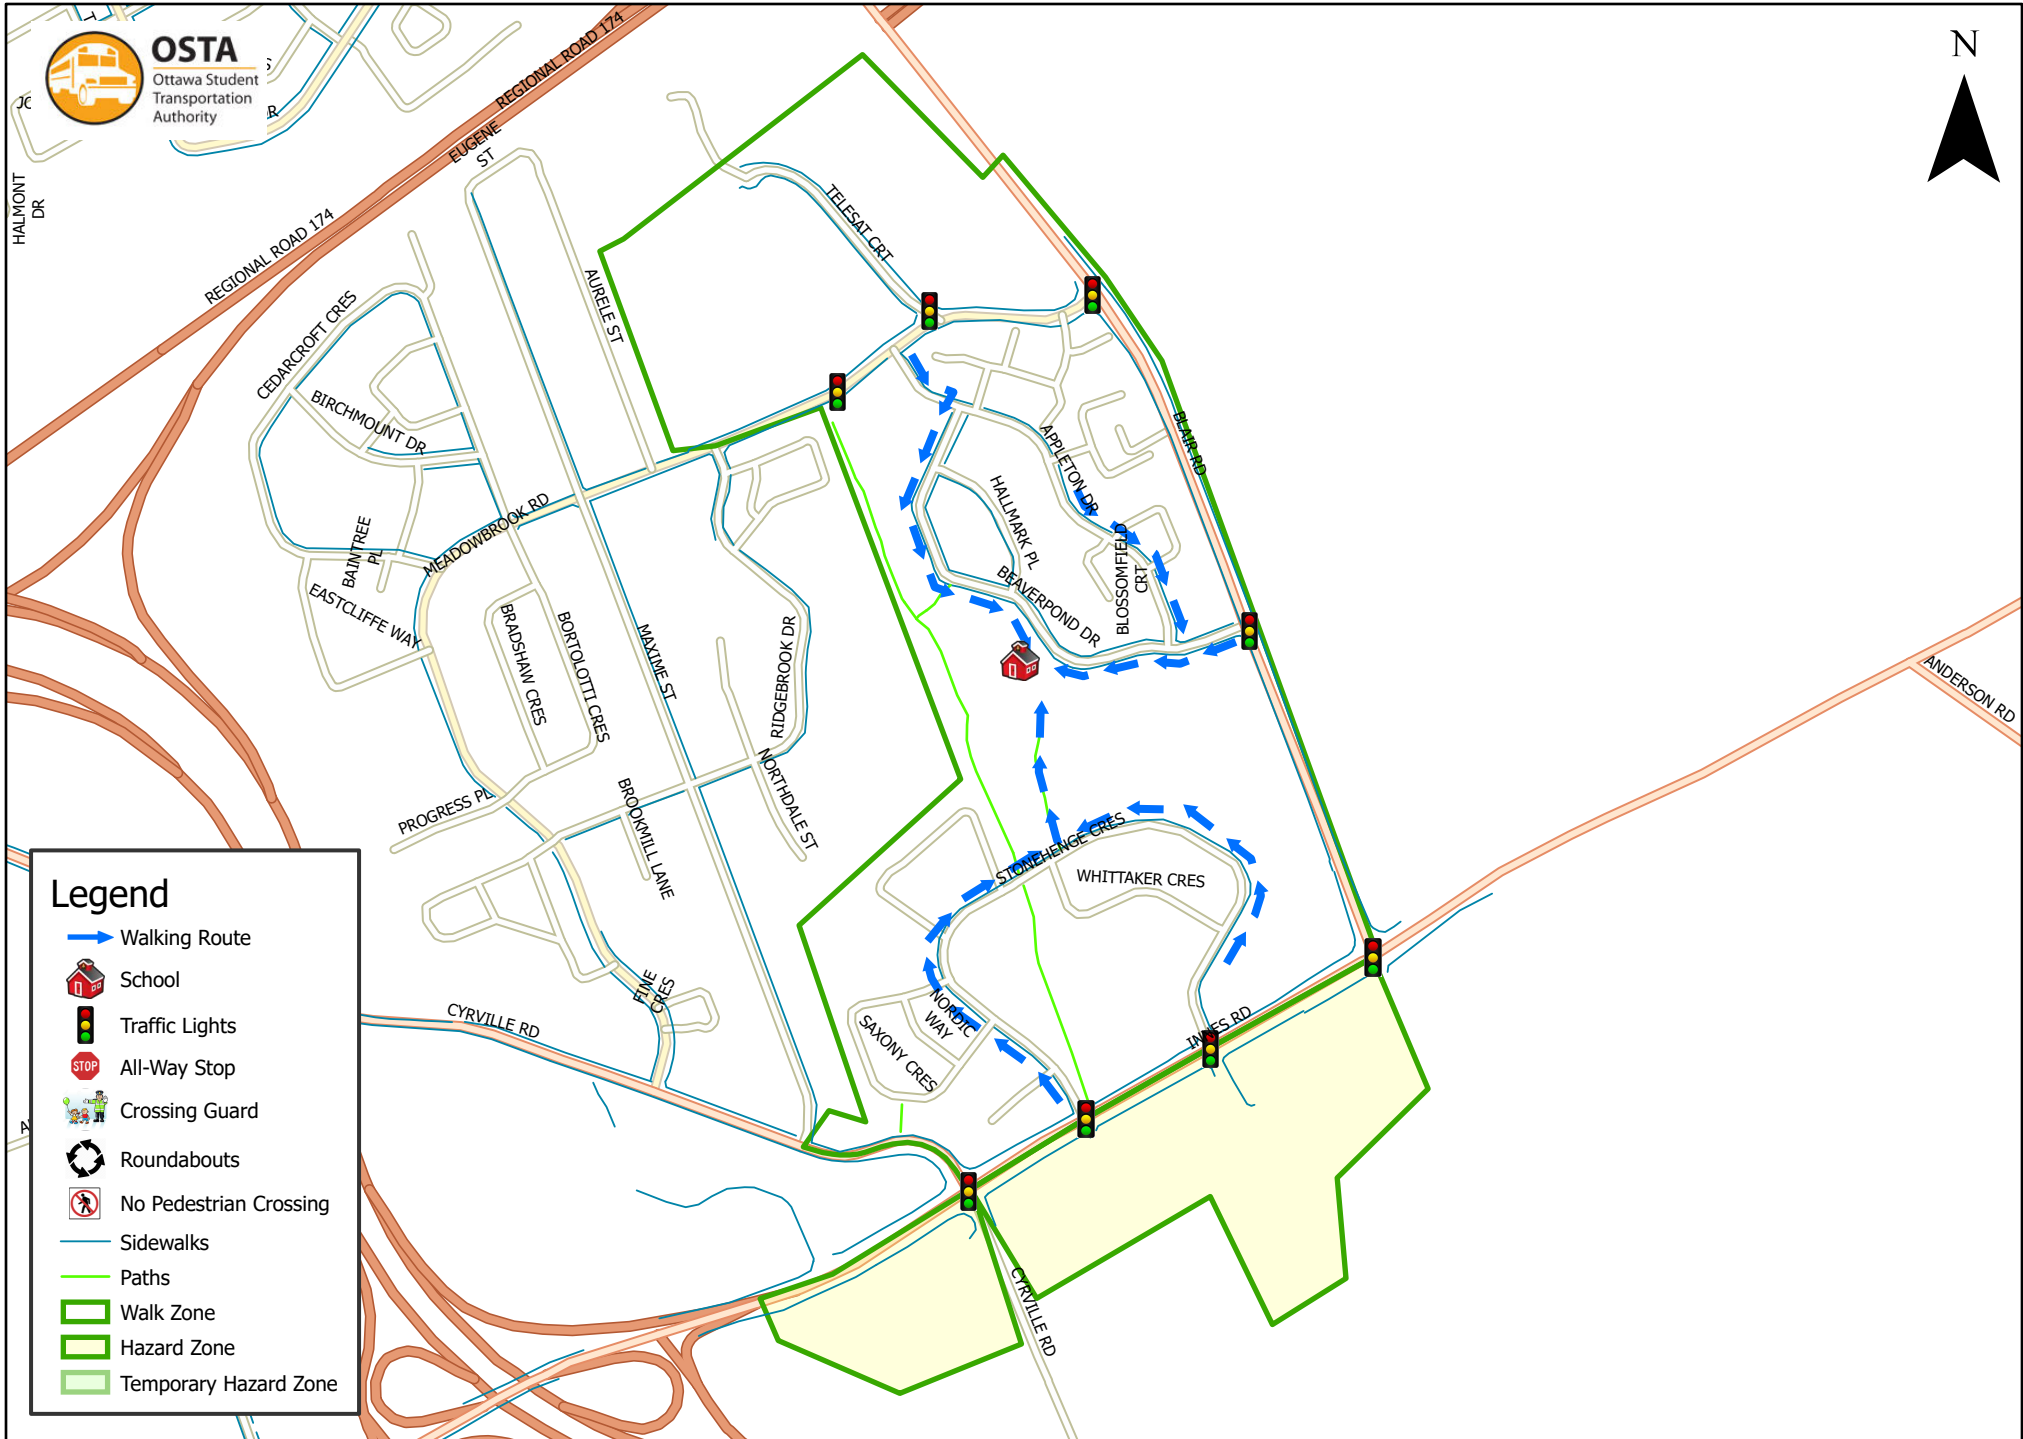

St. John Paul II School 800 m Walk Zone Kindergarten

- Legend**
- Walking Route
 - School
 - Traffic Lights
 - All-Way Stop
 - Crossing Guard
 - Roundabouts
 - No Pedestrian Crossing
 - Sidewalks
 - Paths
 - Walk Zone
 - Hazard Zone
 - Temporary Hazard Zone

This map is intended for information purposes only. Ottawa Student Transportation Authority assumes no responsibility for people using these routes.