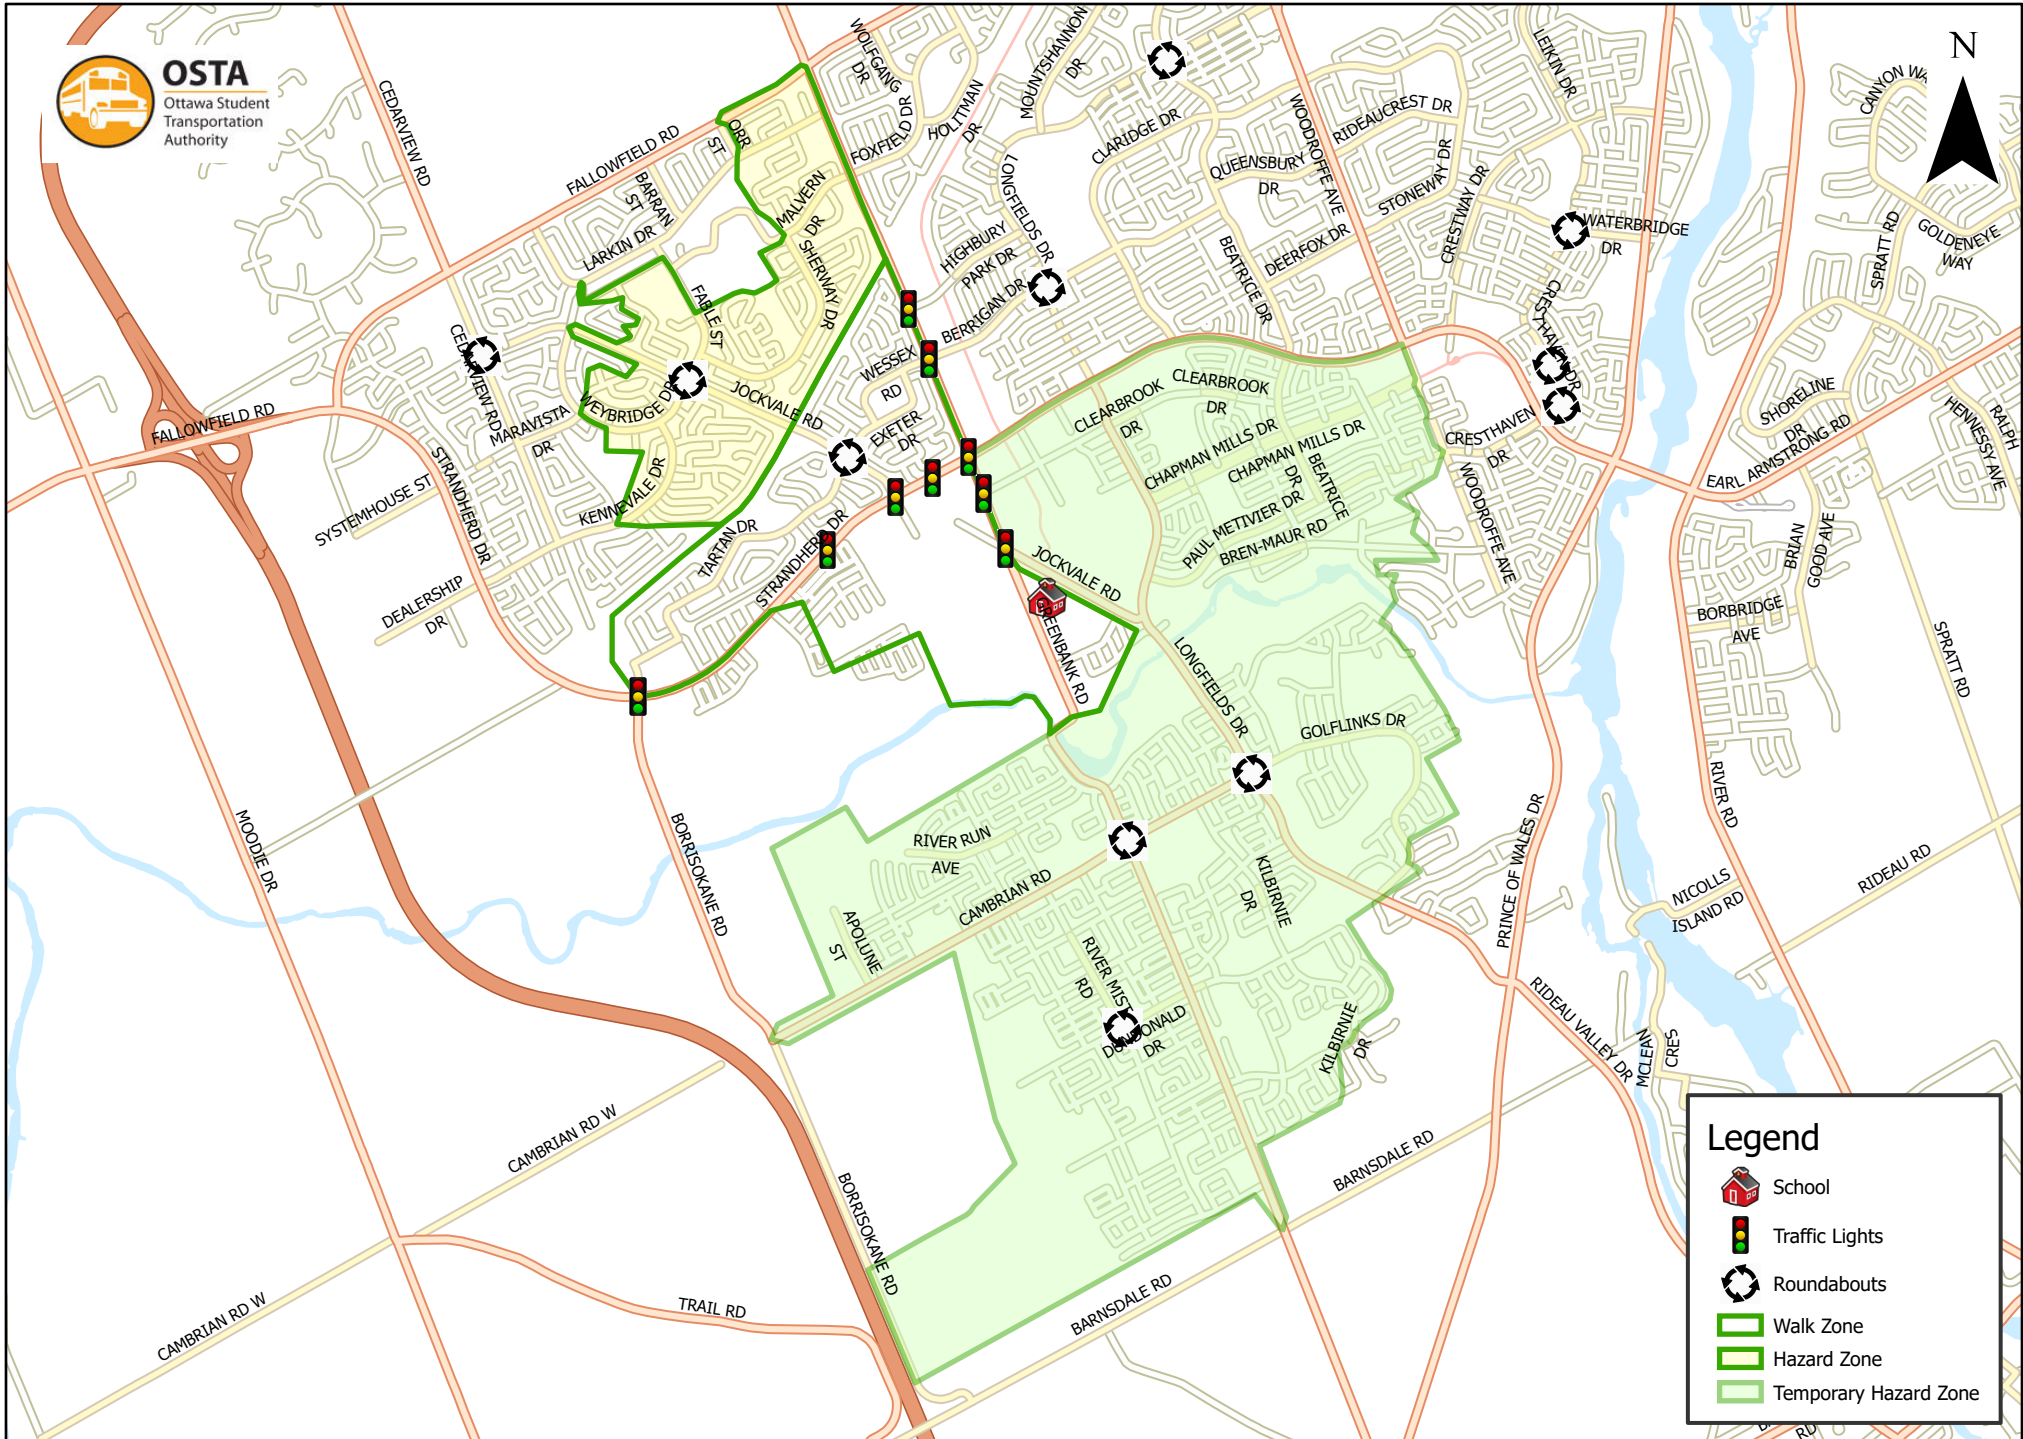

# St. Joseph High School 3.2 km Walk Zone Grades 9-12

This map is intended for information purposes only. Ottawa Student Transportation Authority assumes no responsibility for people using these routes.