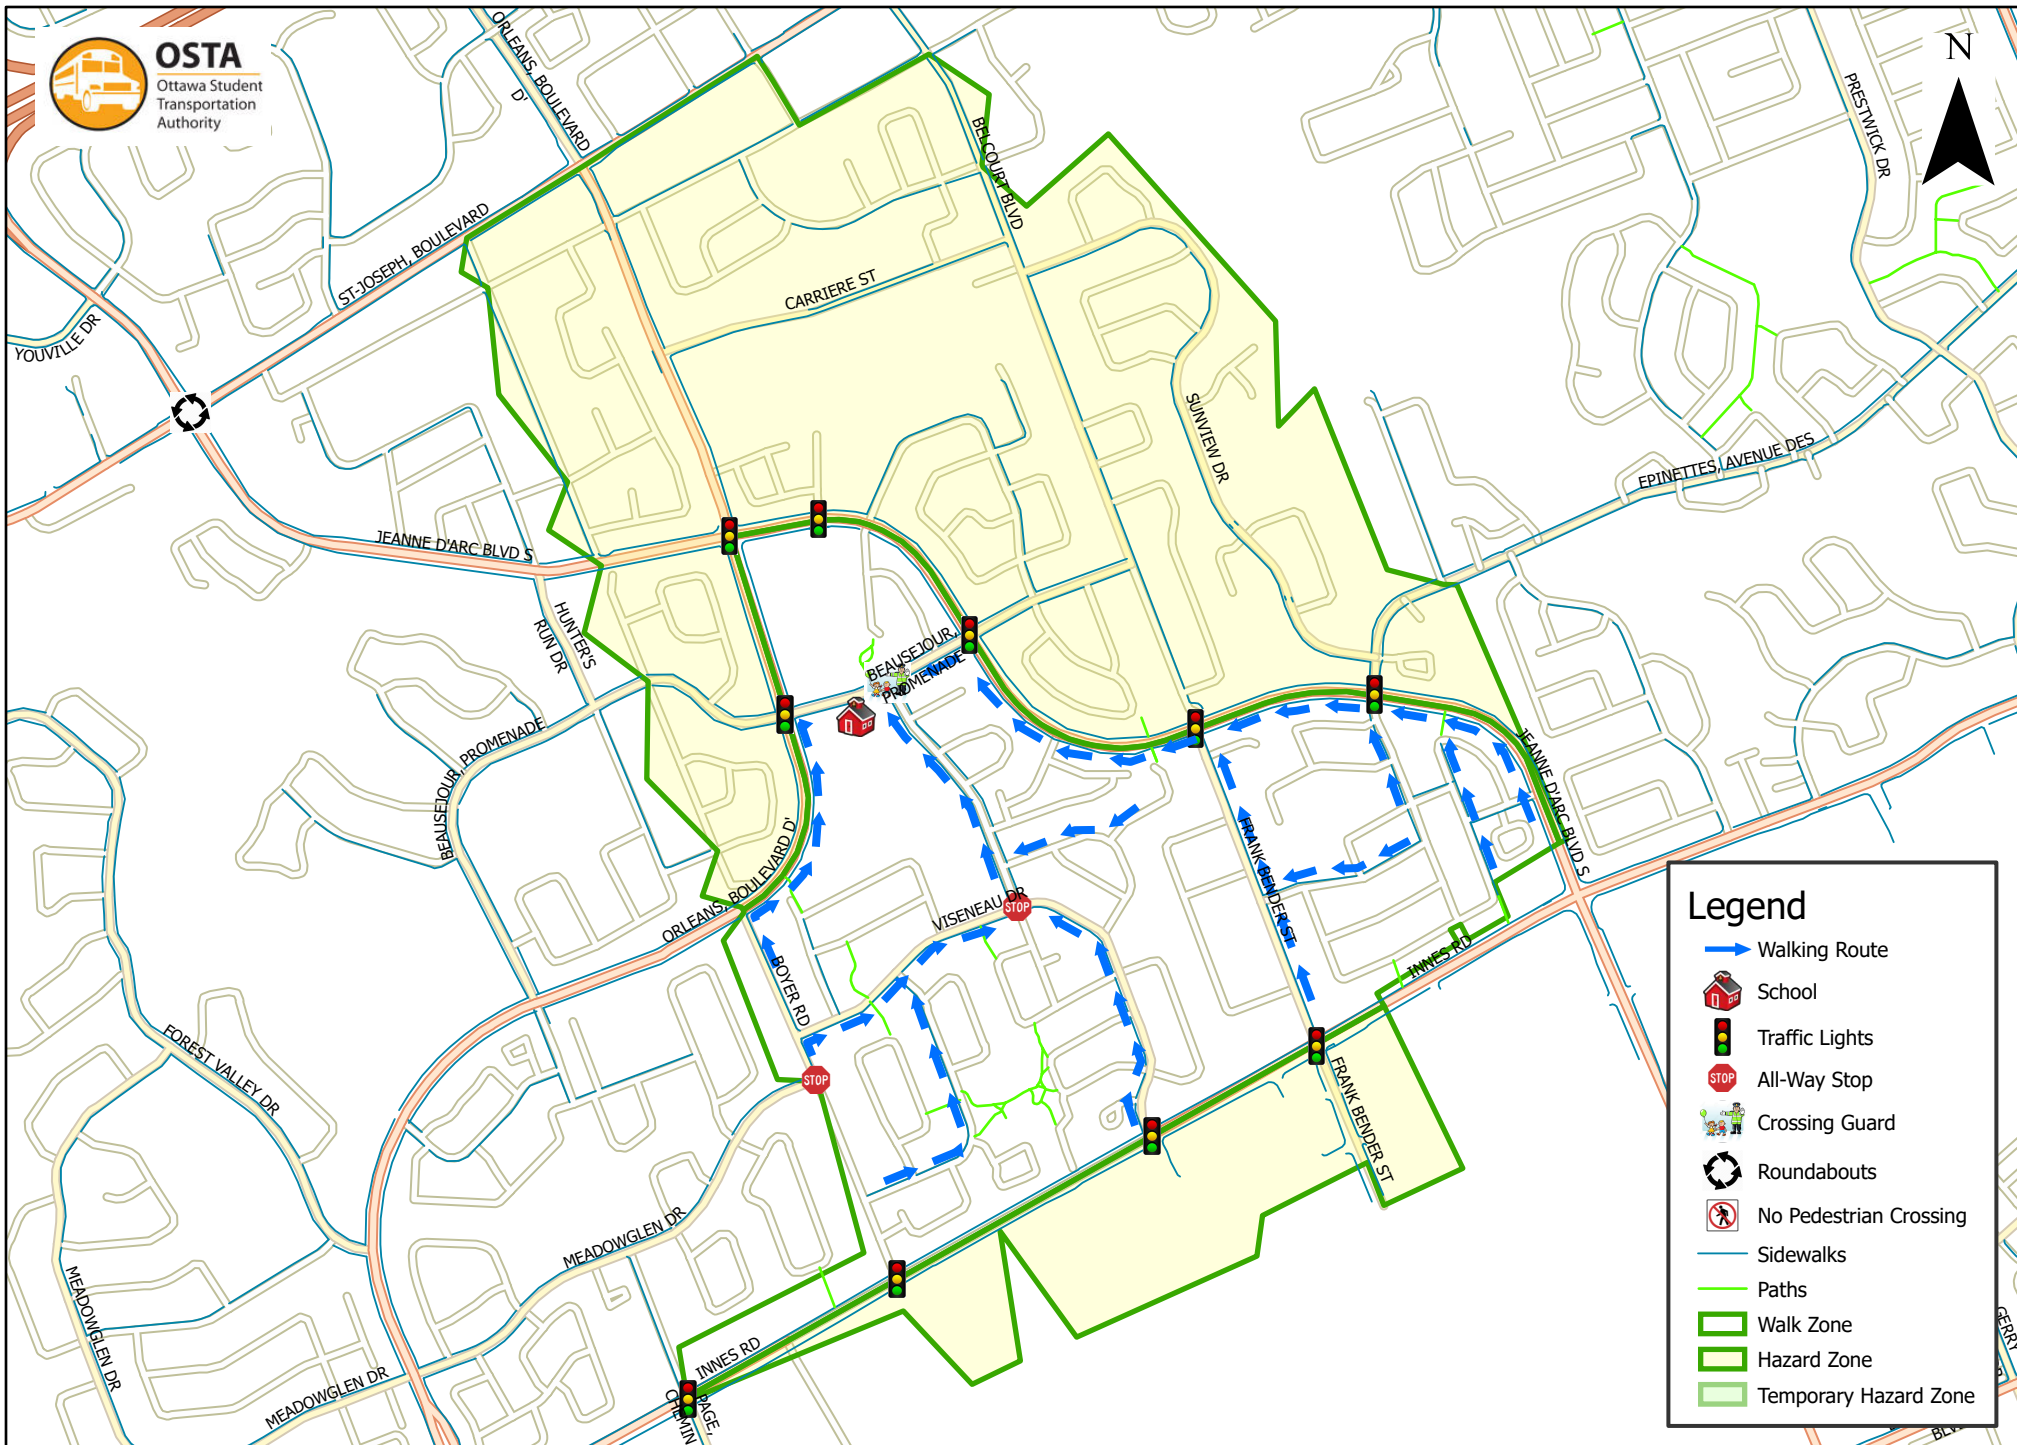

# St. Kateri Tekakwitha School 1.6 km Walk Zone Grades 1-6

### Legend

- Walking Route
- School
- Traffic Lights
- All-Way Stop
- Crossing Guard
- Roundabouts
- No Pedestrian Crossing
- Sidewalks
- Paths
- Walk Zone
- Hazard Zone
- Temporary Hazard Zone

This map is intended for information purposes only. Ottawa Student Transportation Authority assumes no responsibility for people using these routes.