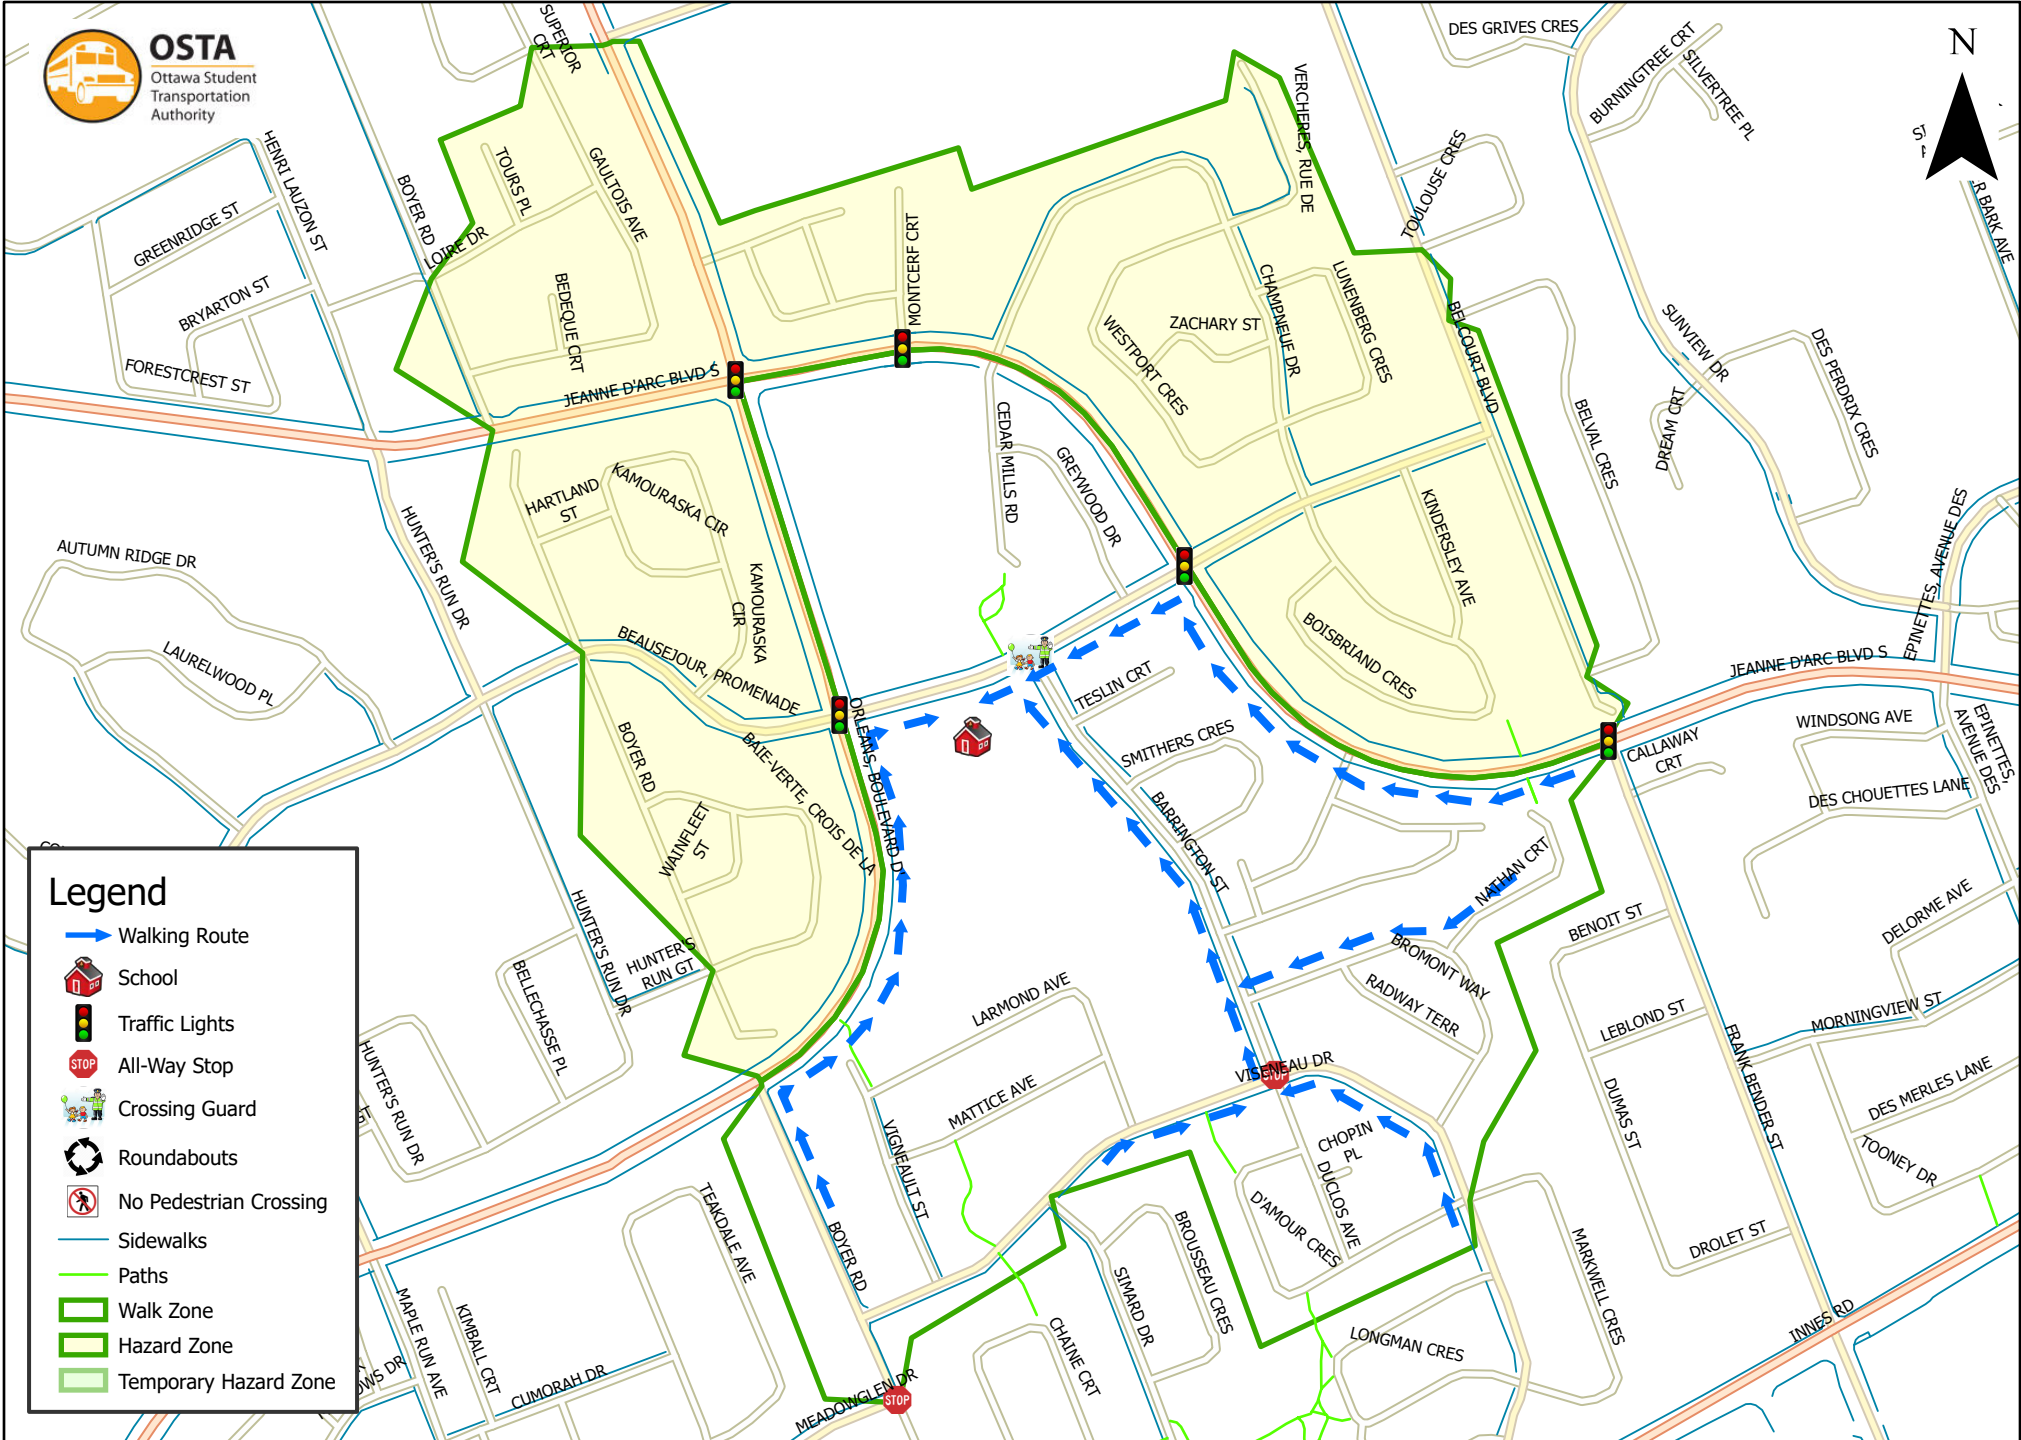

St. Kateri Tekakwitha School 800 m Walk Zone Kindergarten

This map is intended for information purposes only. Ottawa Student Transportation Authority assumes no responsibility for people using these routes.