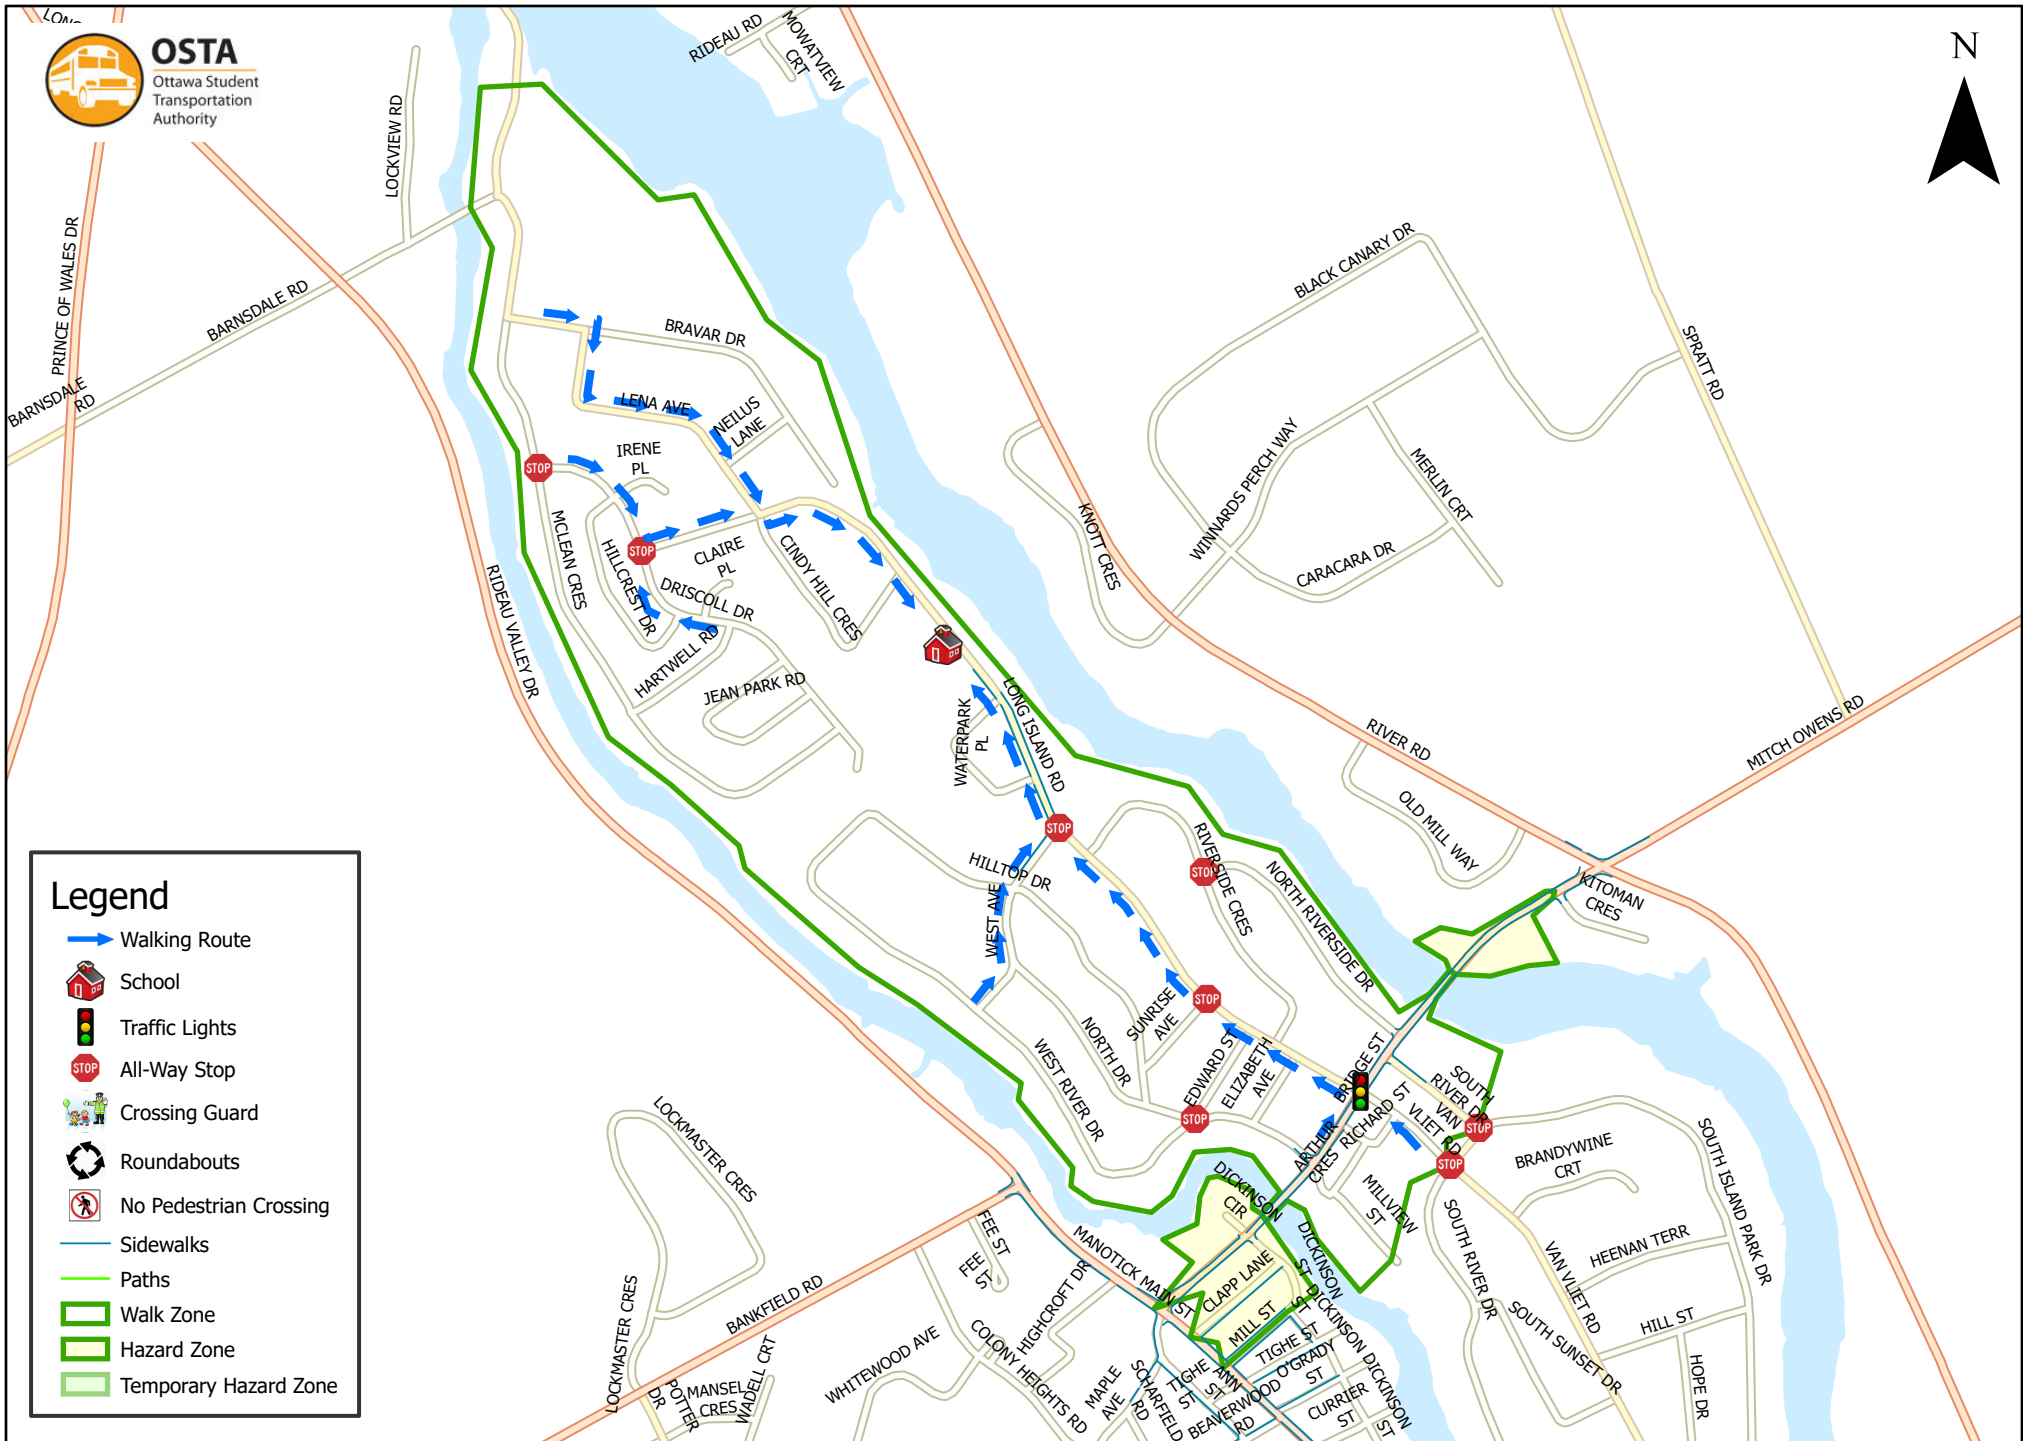

St. Leonard School 1.6 km Walk Zone Grades 1-6

This map is intended for information purposes only. Ottawa Student Transportation Authority assumes no responsibility for people using these routes.