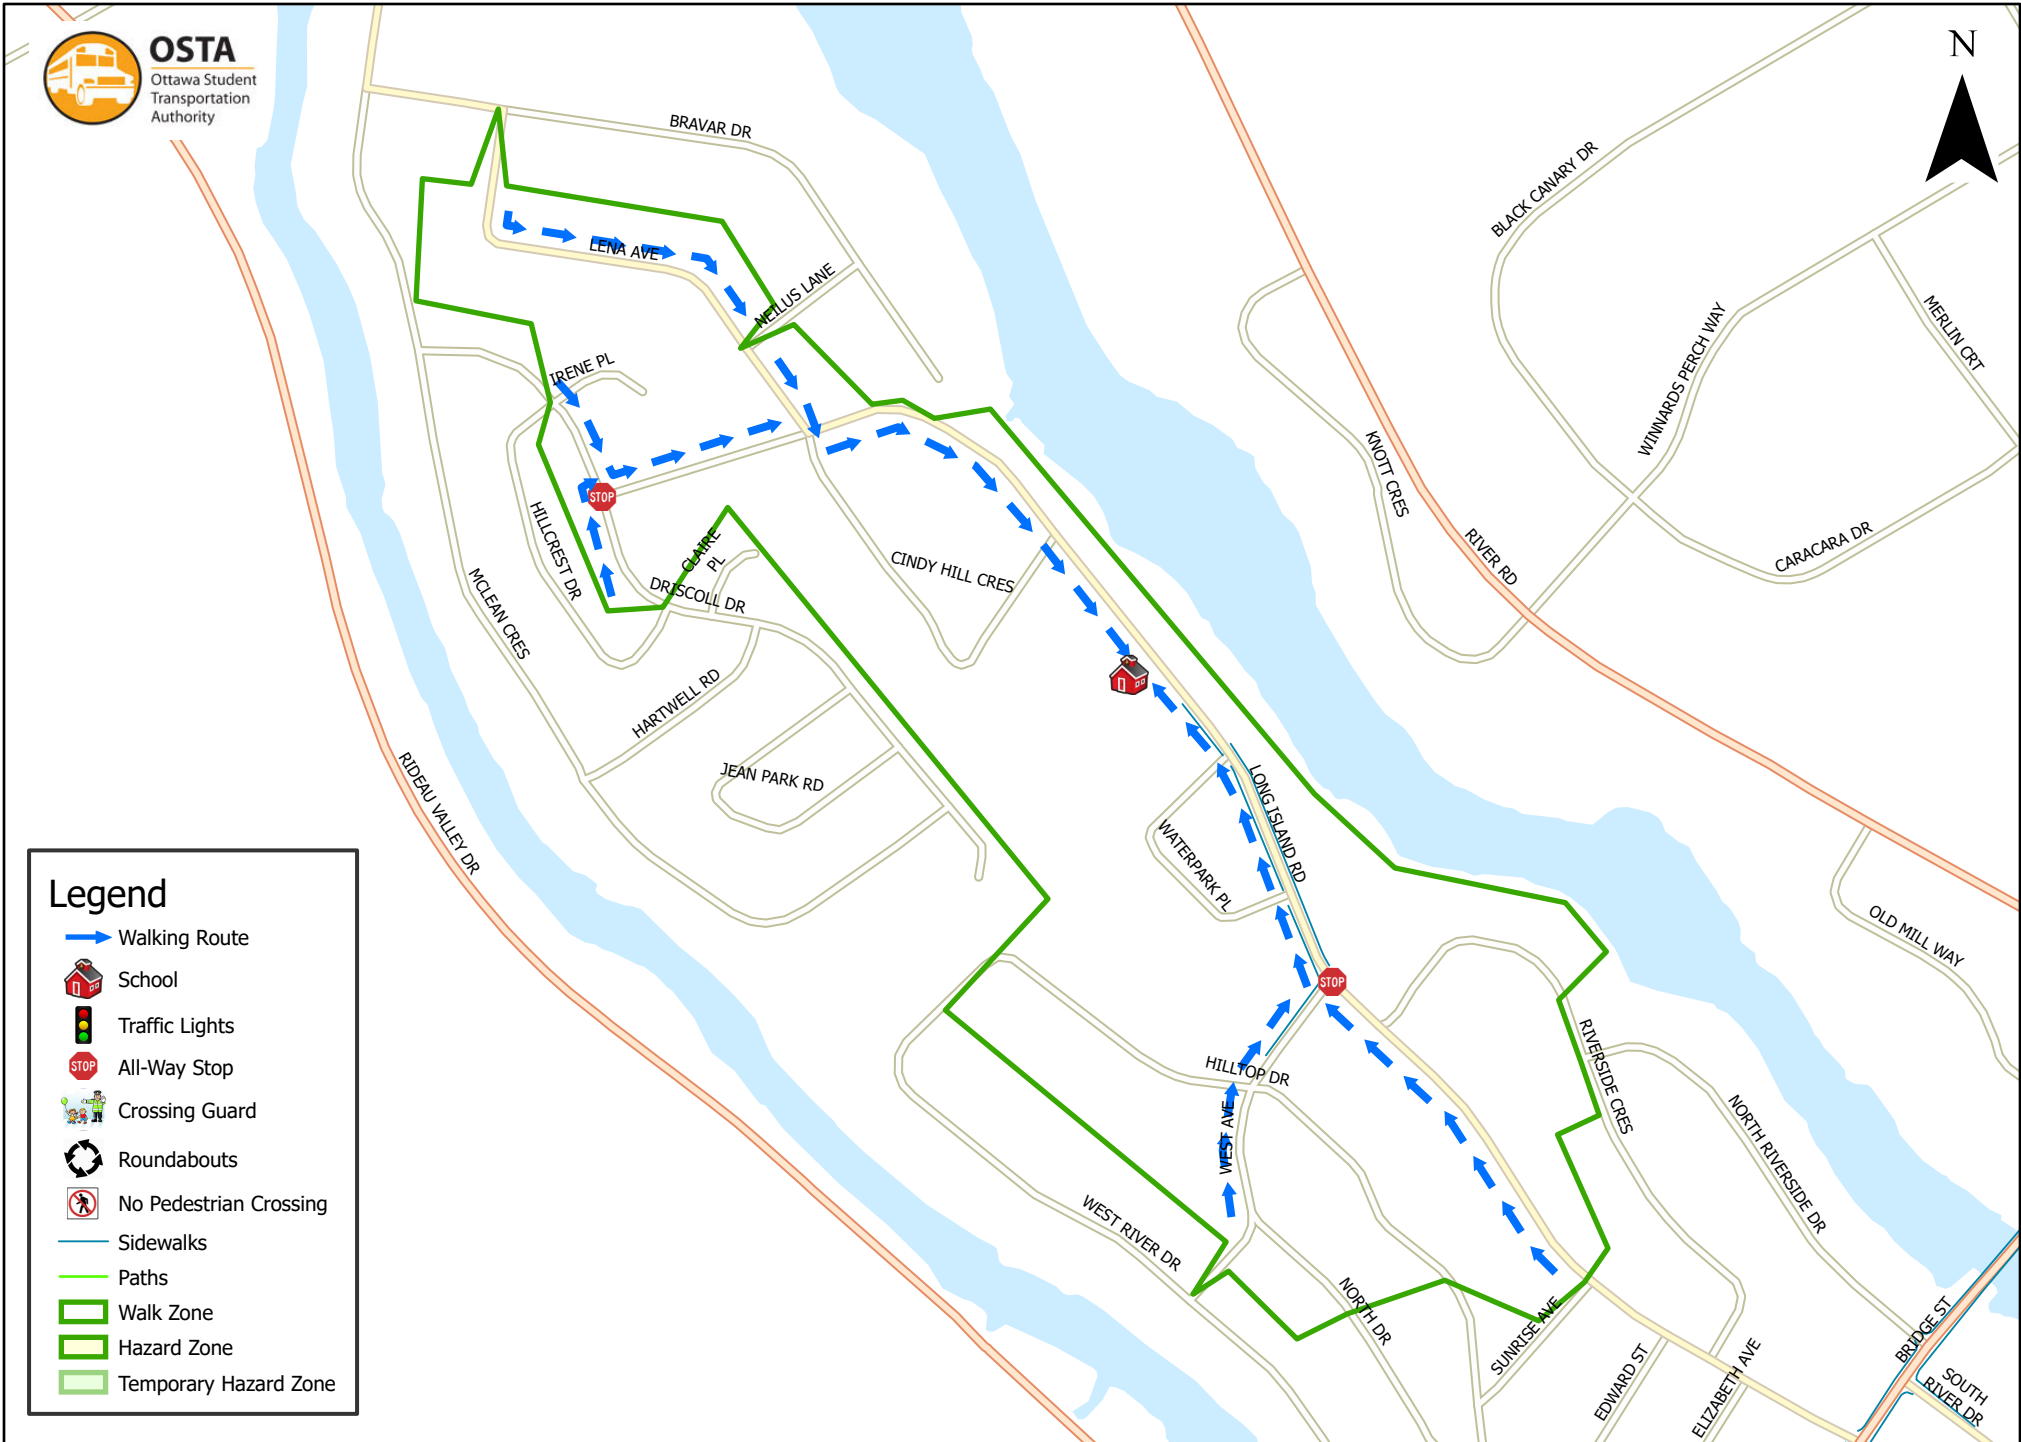

St. Leonard School 800 m Walk Zone Kindergarten

Legend

- Walking Route
- School
- Traffic Lights
- All-Way Stop
- Crossing Guard
- Roundabouts
- No Pedestrian Crossing
- Sidewalks
- Paths
- Walk Zone
- Hazard Zone
- Temporary Hazard Zone

This map is intended for information purposes only. Ottawa Student Transportation Authority assumes no responsibility for people using these routes.