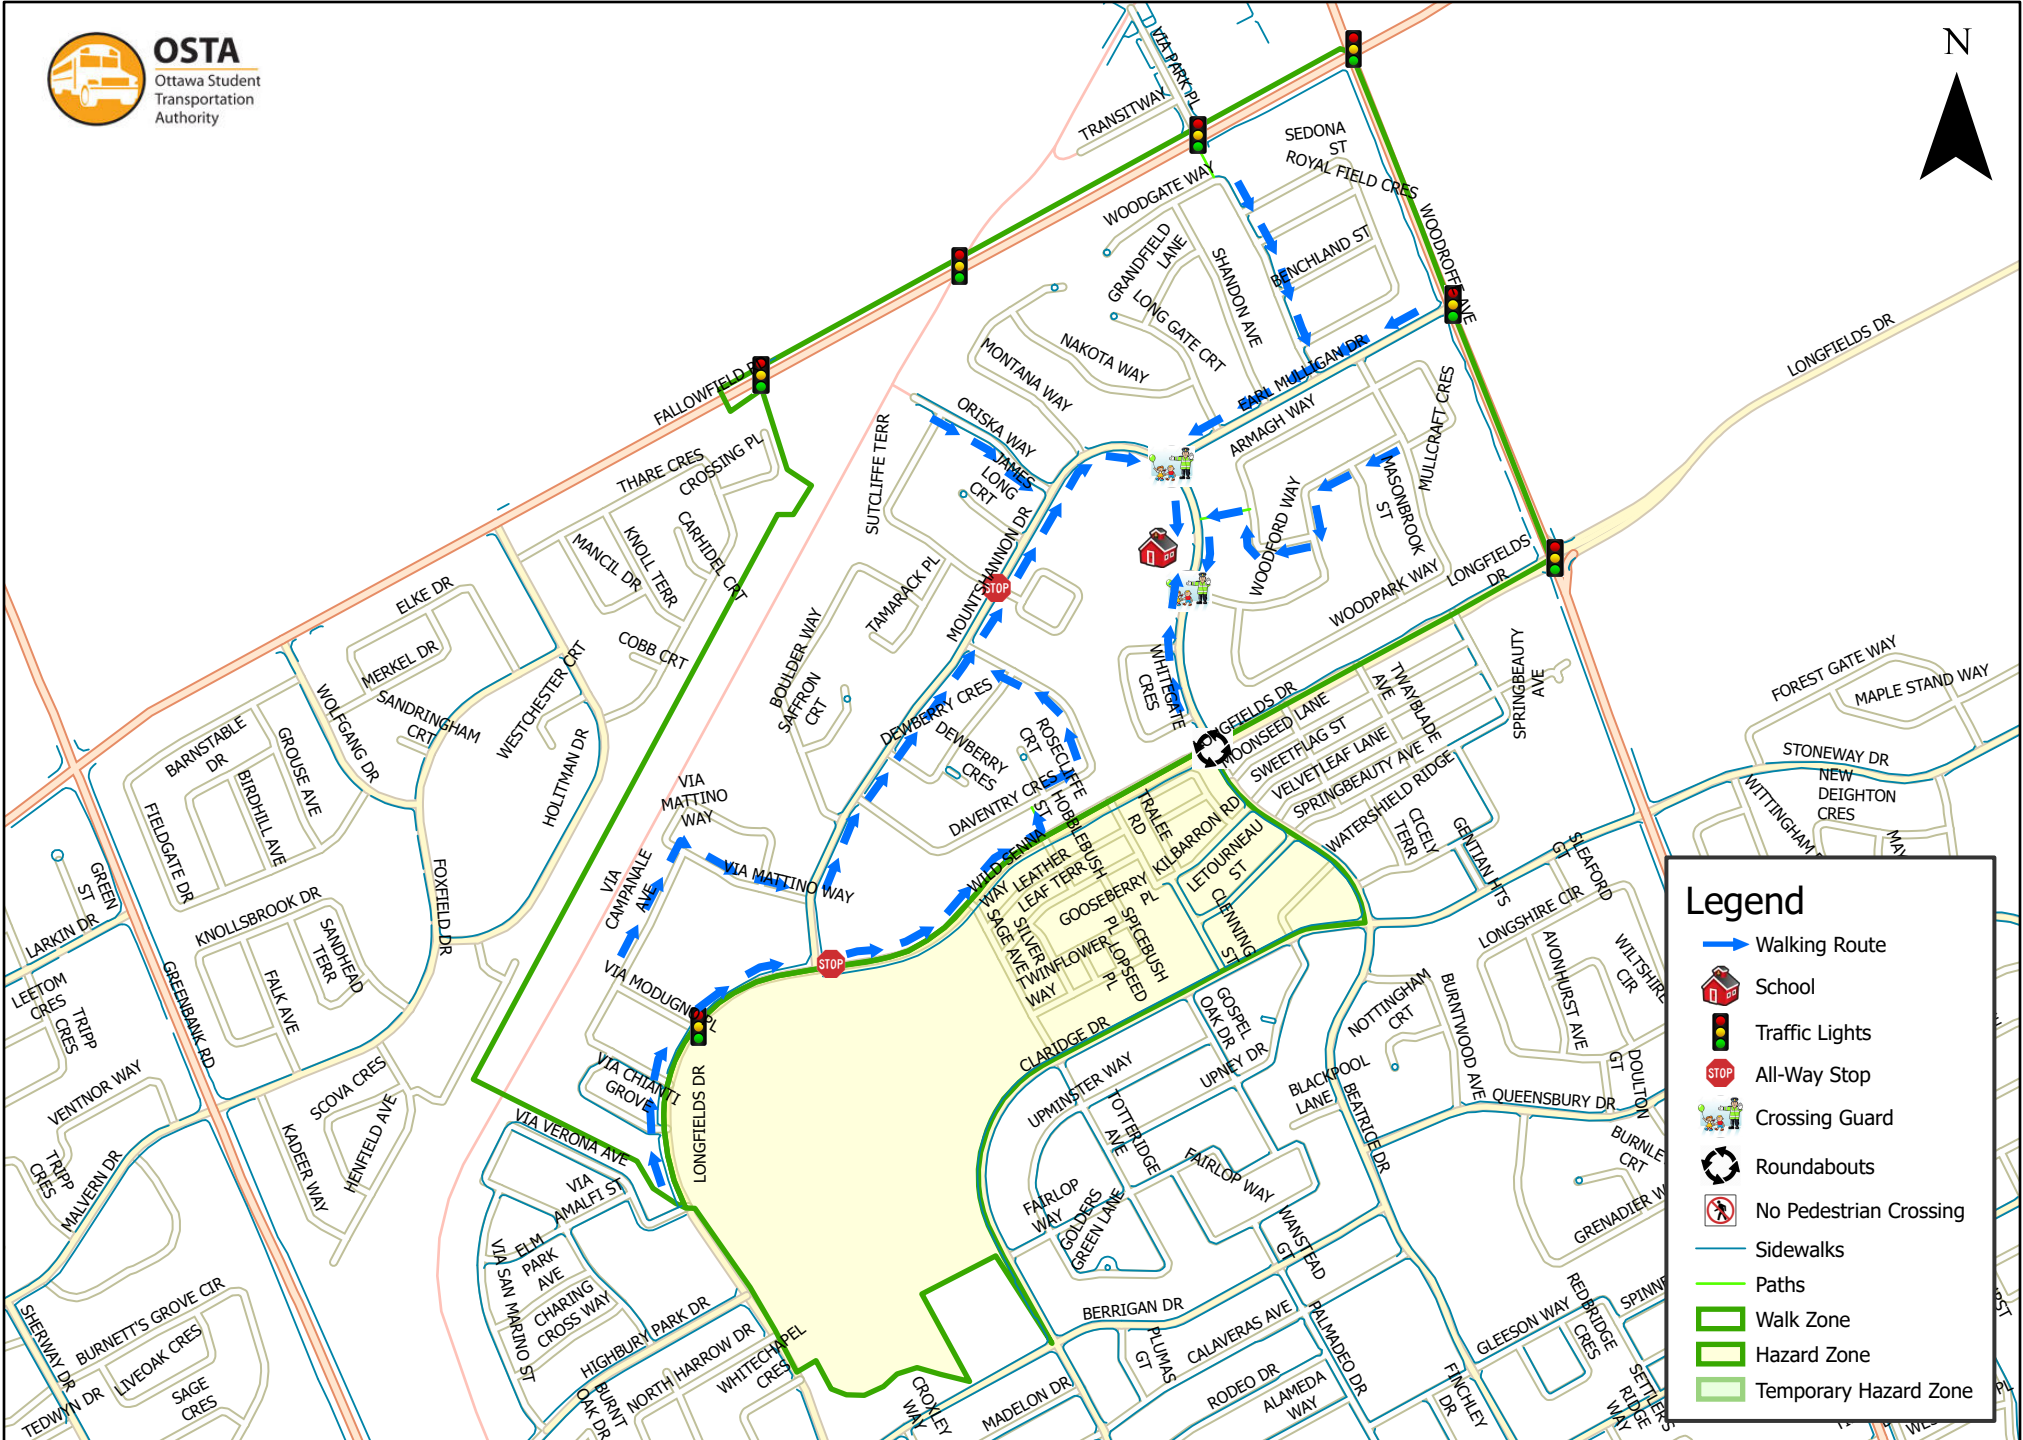

St. Luke (Nepean) School 1.6 km Walk Zone Grades 1-6

Legend

- Walking Route
- School
- Traffic Lights
- All-Way Stop
- Crossing Guard
- Roundabouts
- No Pedestrian Crossing
- Sidewalks
- Paths
- Walk Zone
- Hazard Zone
- Temporary Hazard Zone

This map is intended for information purposes only. Ottawa Student Transportation Authority assumes no responsibility for people using these routes.