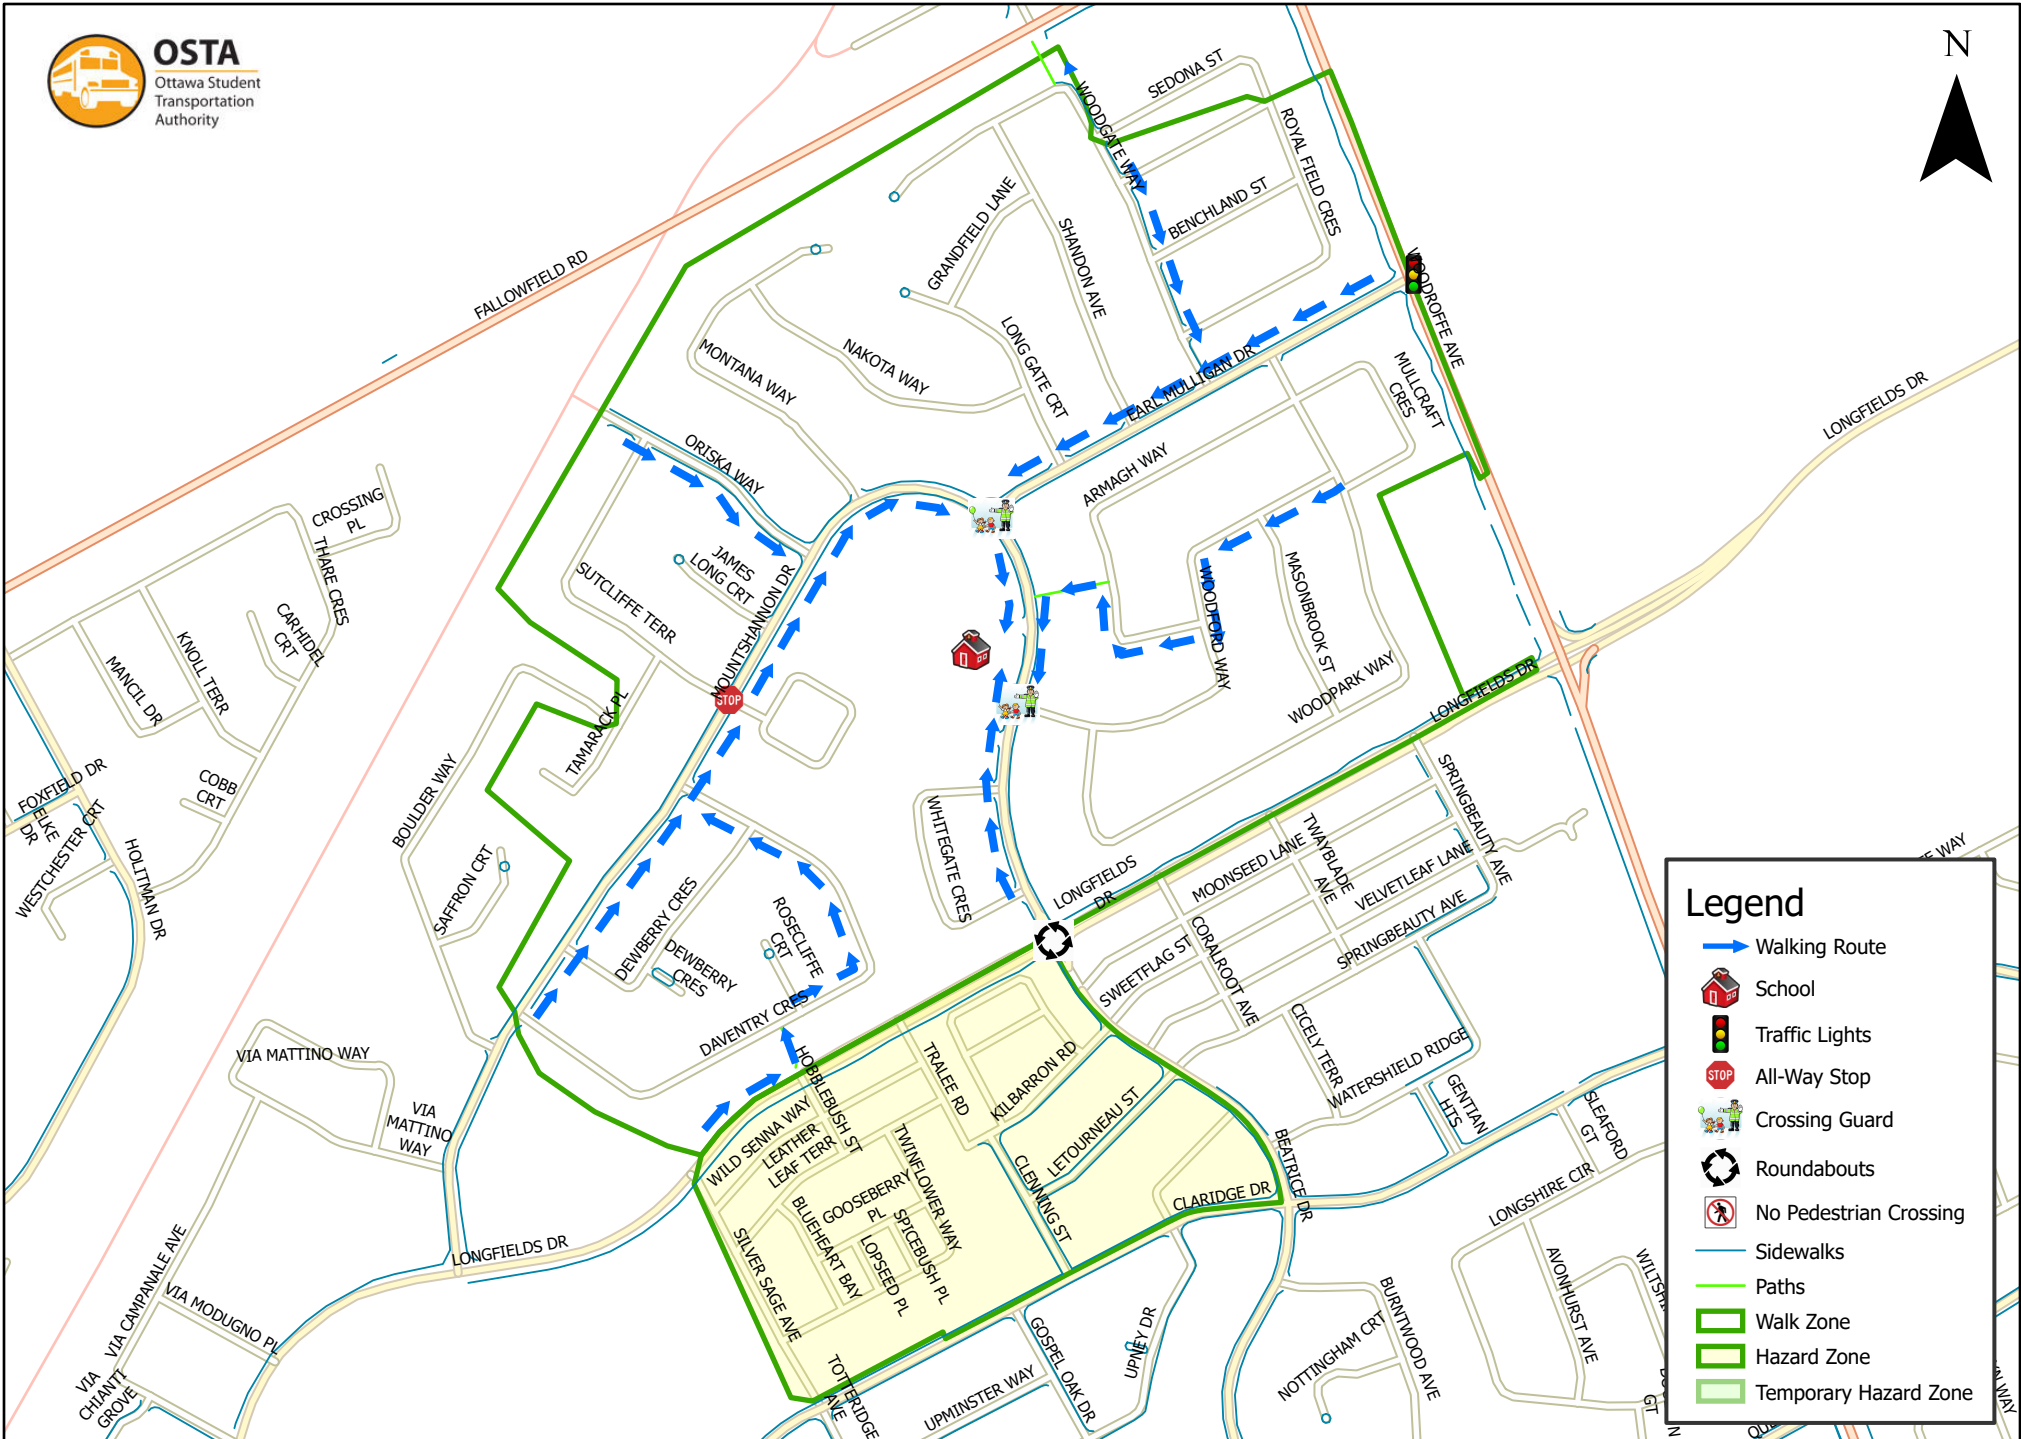

St. Luke (Nepean) School 800 m Walk Zone Kindergarten

Legend

- Walking Route
- School
- Traffic Lights
- All-Way Stop
- Crossing Guard
- Roundabouts
- No Pedestrian Crossing
- Sidewalks
- Paths
- Walk Zone
- Hazard Zone
- Temporary Hazard Zone

This map is intended for information purposes only. Ottawa Student Transportation Authority assumes no responsibility for people using these routes.