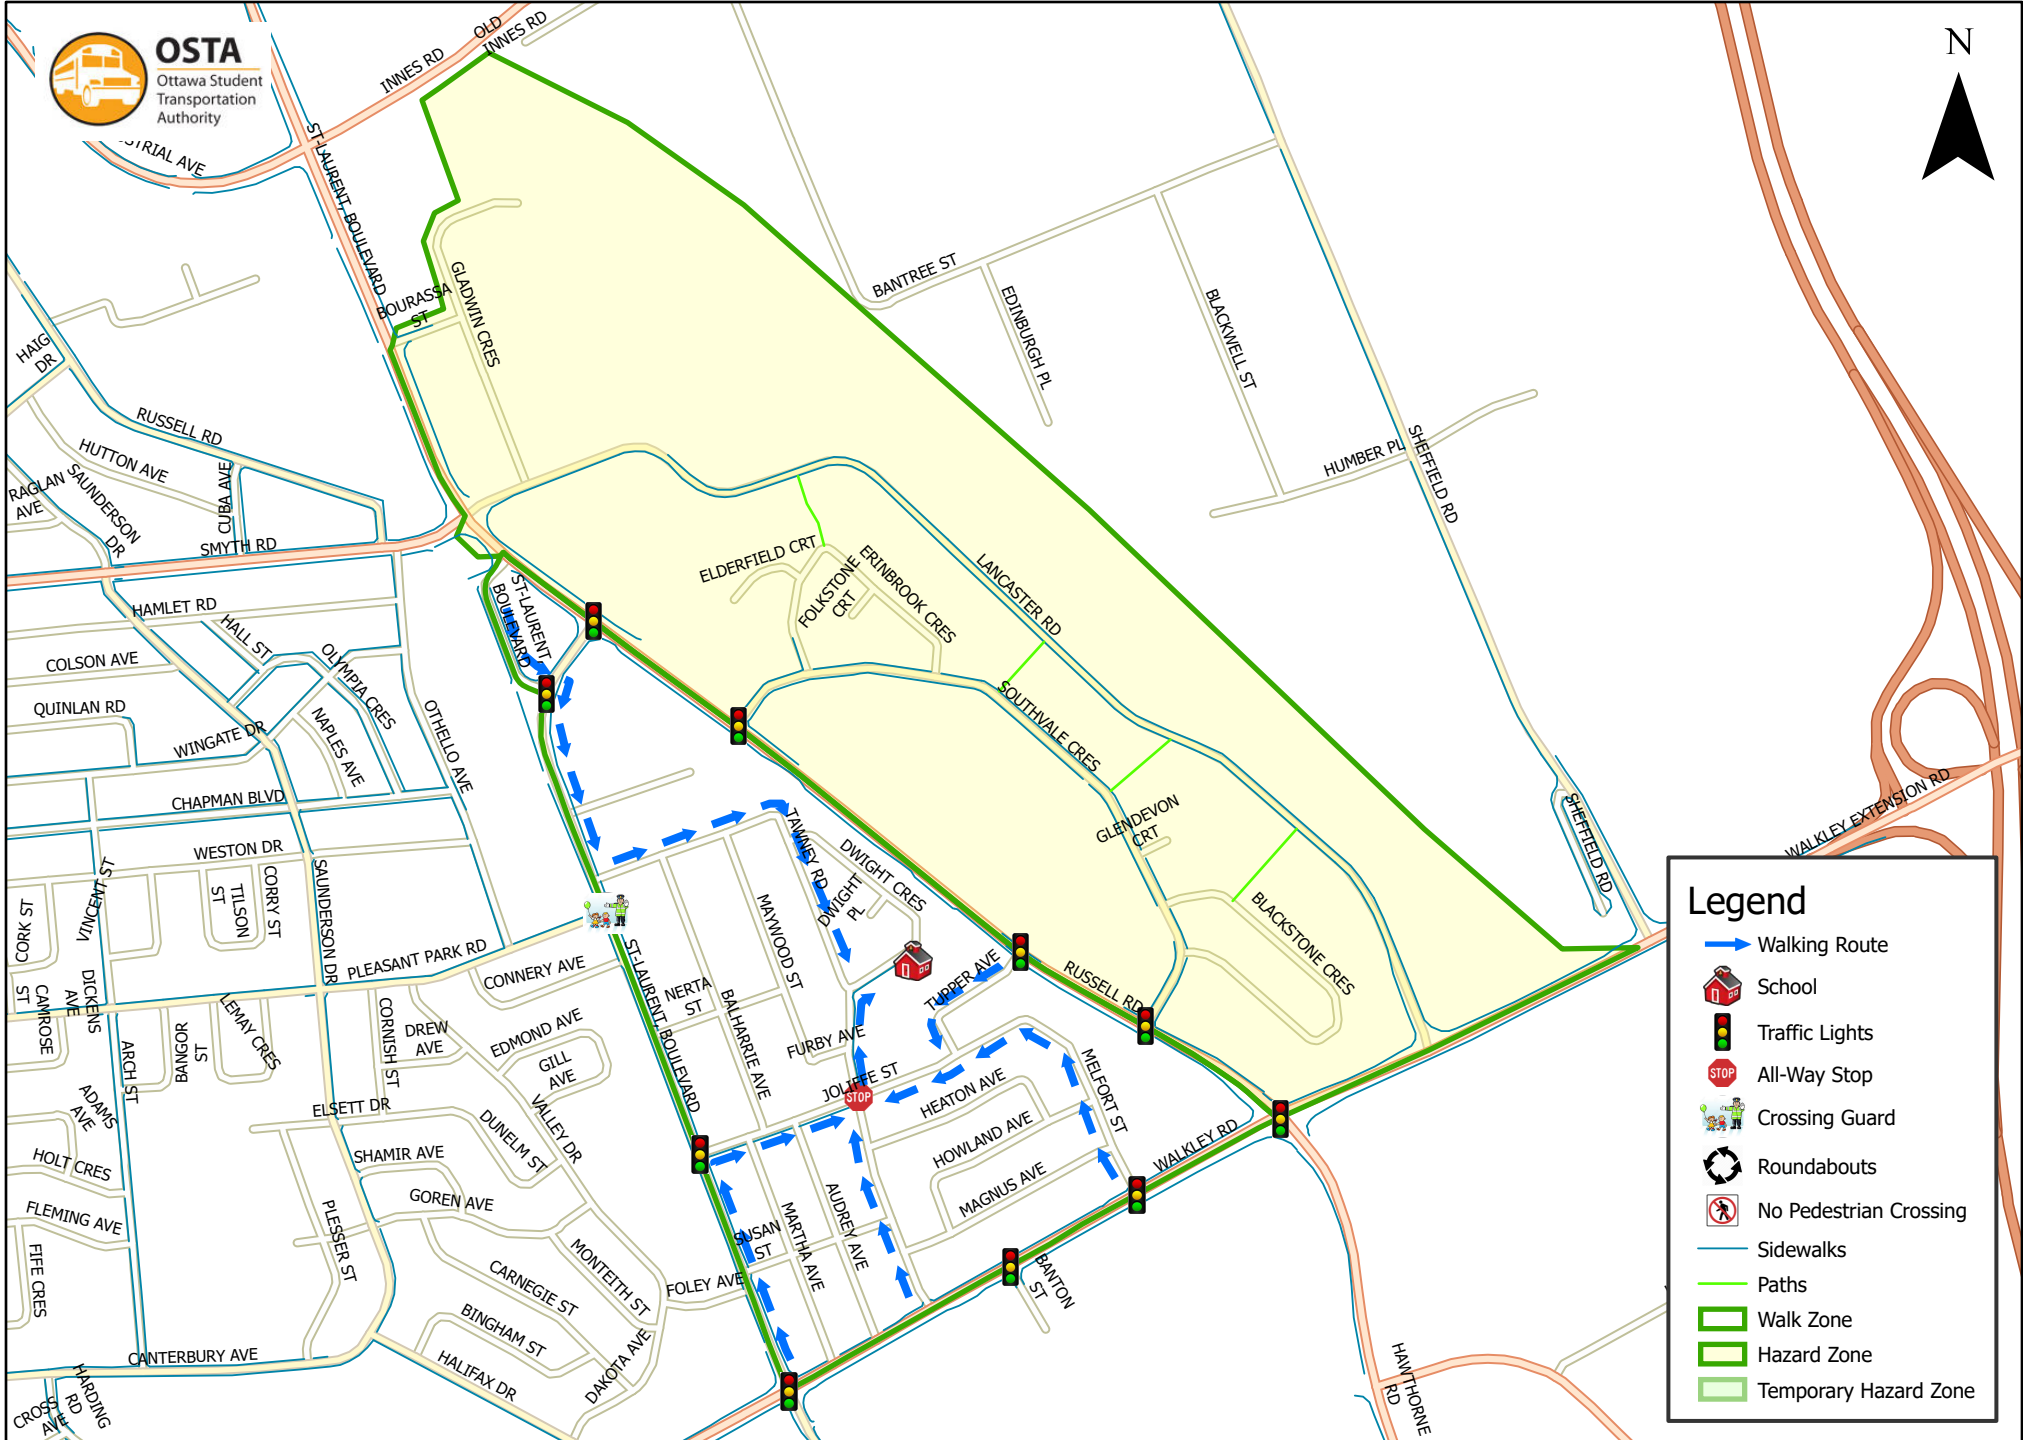

St. Luke (Ottawa) School 1.6 km Walk Zone Grades 1-3

This map is intended for information purposes only. Ottawa Student Transportation Authority assumes no responsibility for people using these routes.