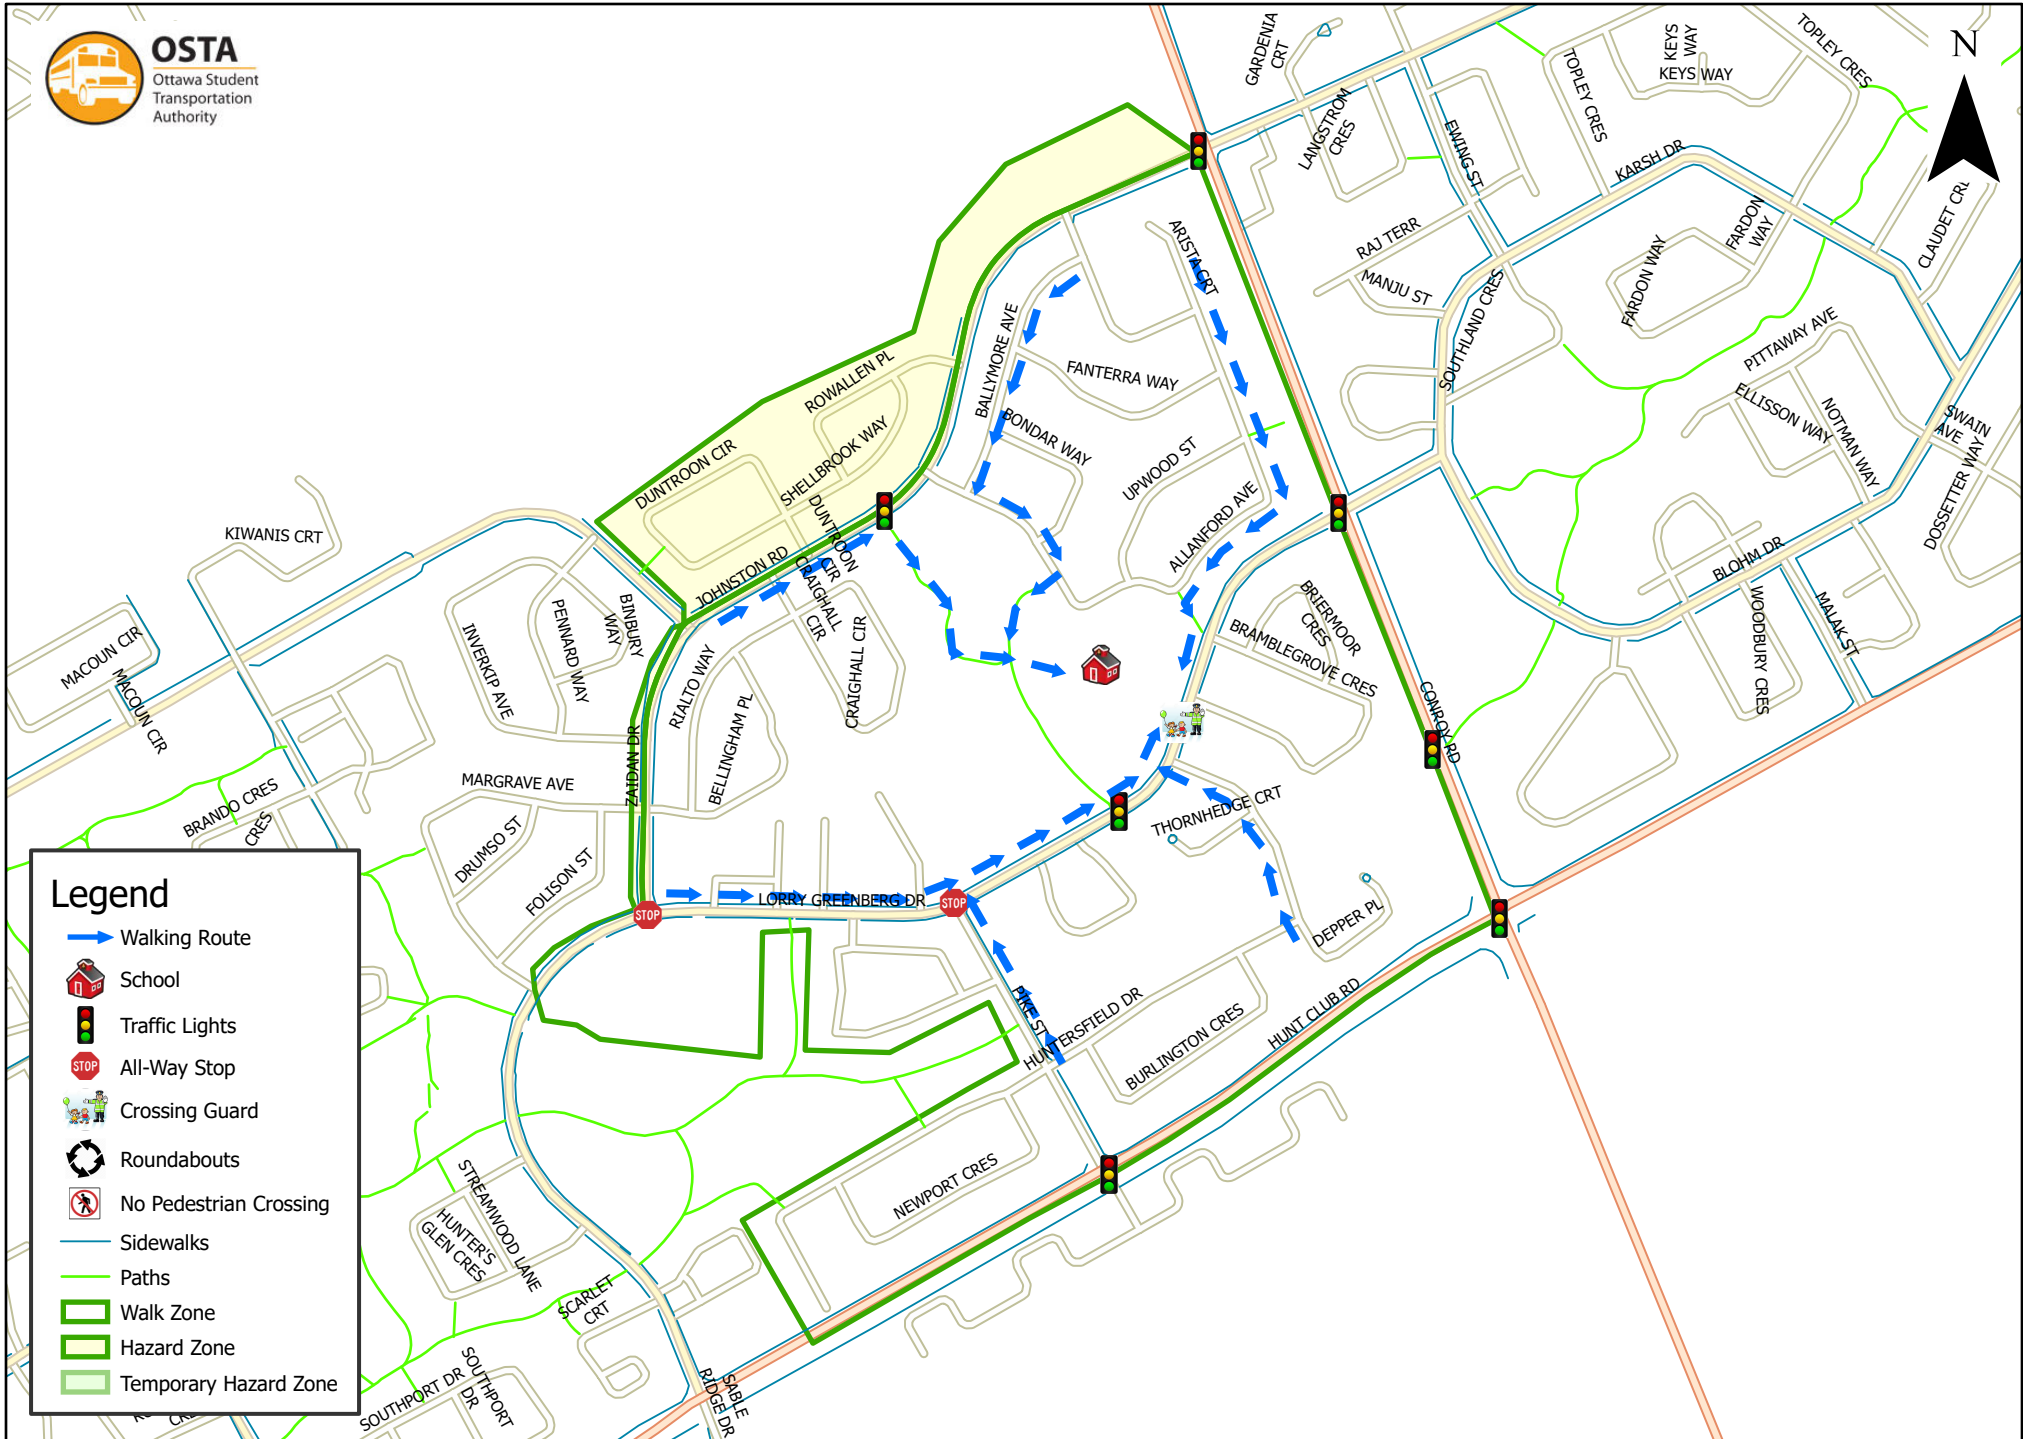

St. Marguerite d'Youville School 800 m Walk Zone Kindergarten

Legend

- Walking Route
- School
- Traffic Lights
- All-Way Stop
- Crossing Guard
- Roundabouts
- No Pedestrian Crossing
- Sidewalks
- Paths
- Walk Zone
- Hazard Zone
- Temporary Hazard Zone

This map is intended for information purposes only. Ottawa Student Transportation Authority assumes no responsibility for people using these routes.