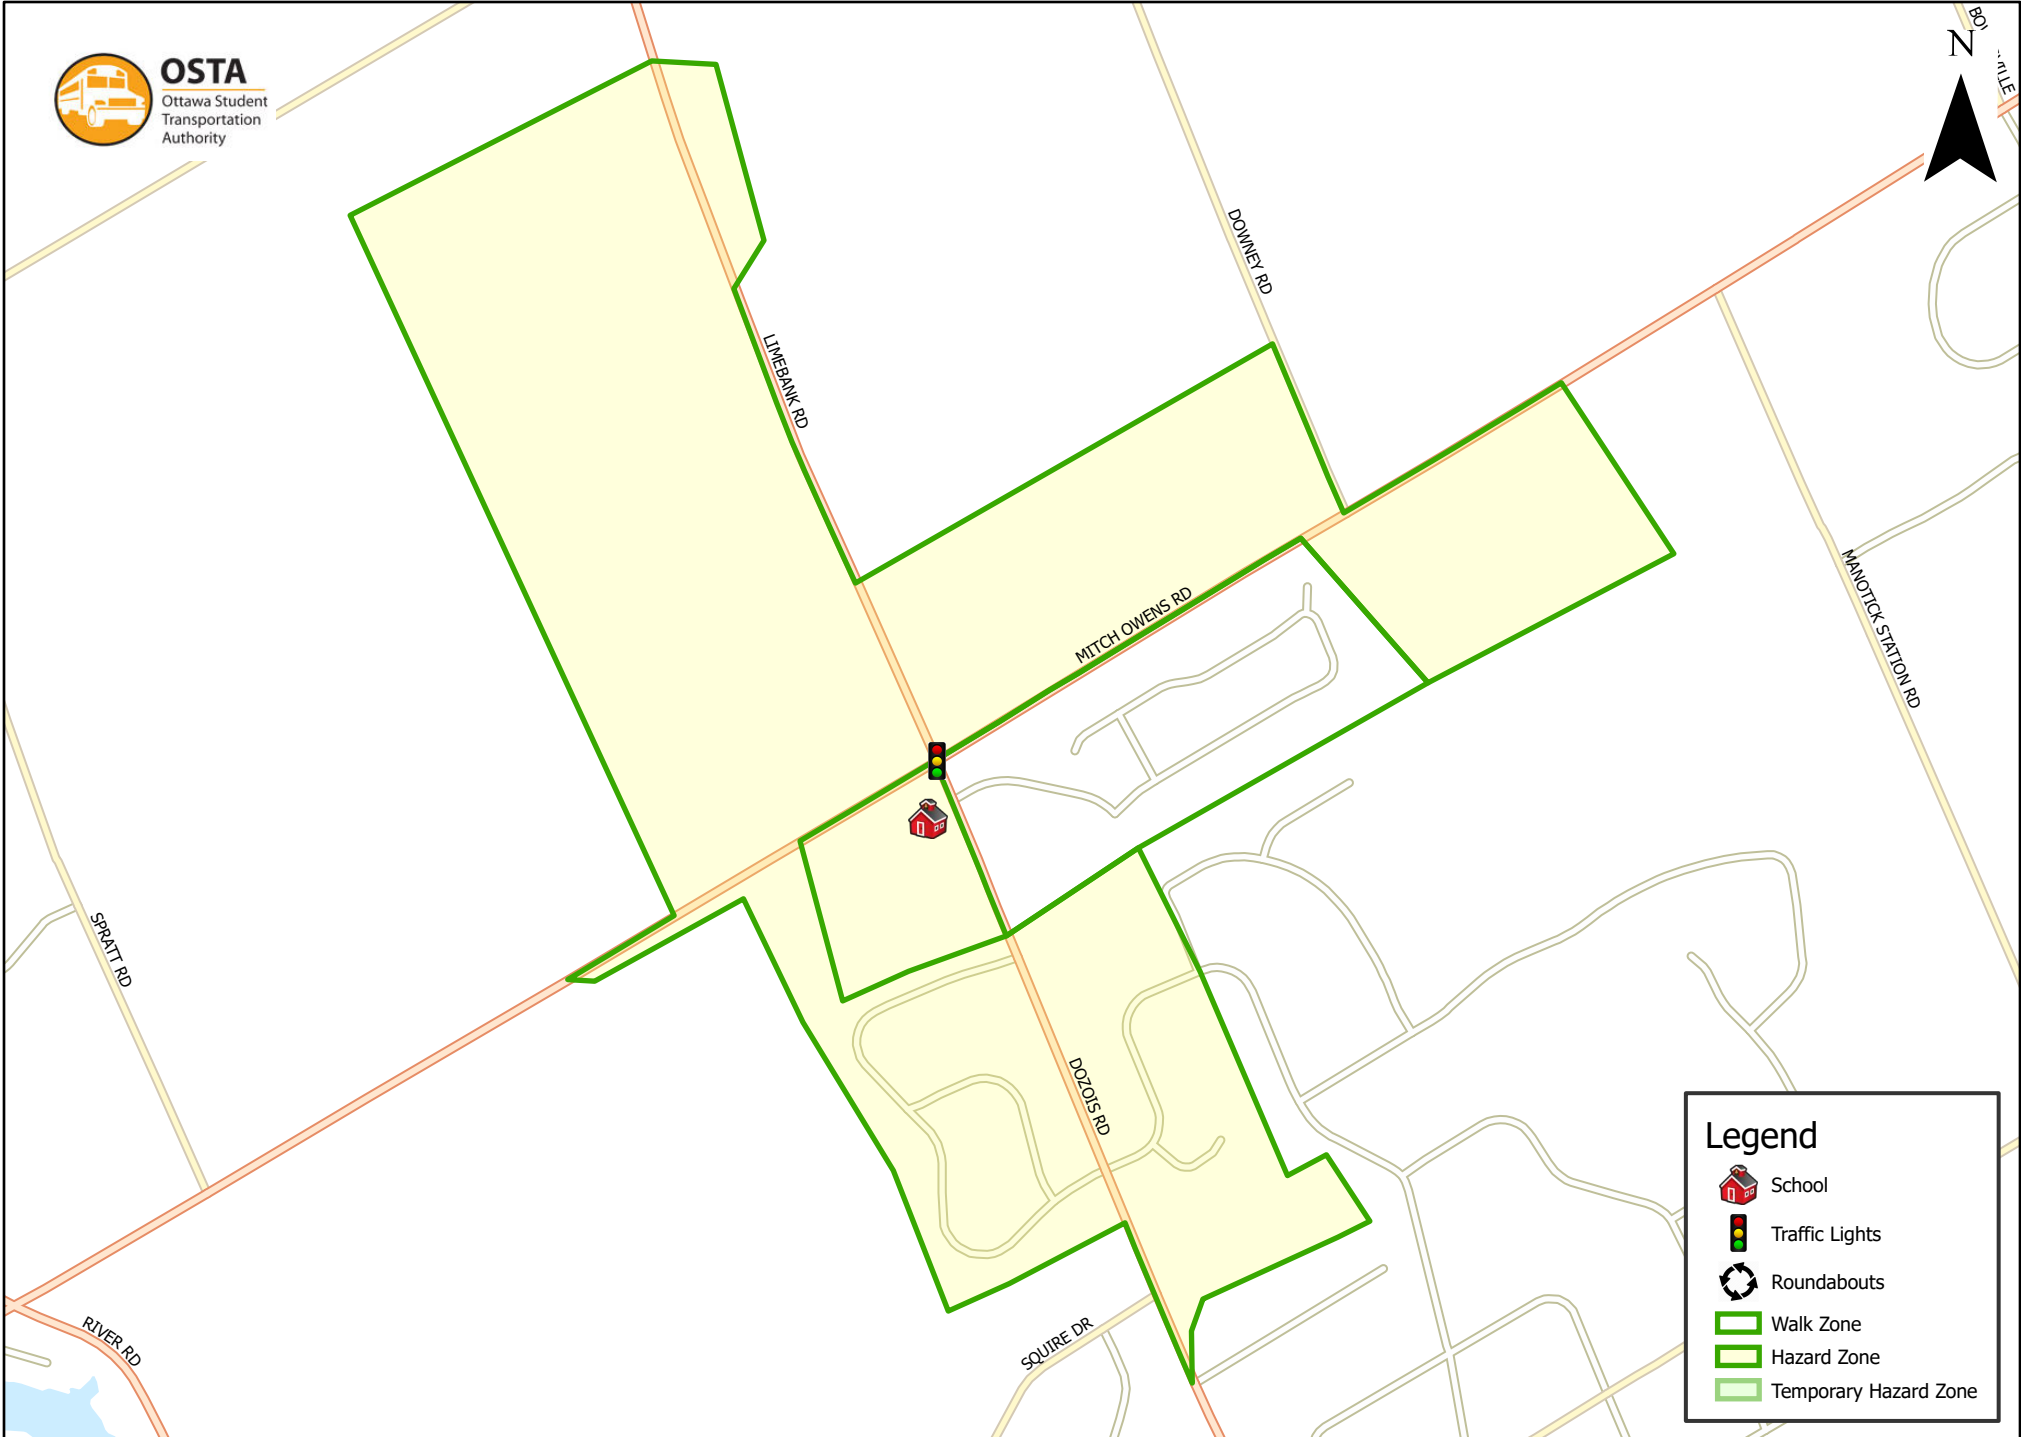

St. Mark Intermediate School 1.6 km Walk Zone Grades 7-8

Legend

- School
- Traffic Lights
- Roundabouts
- Walk Zone
- Hazard Zone
- Temporary Hazard Zone

This map is intended for information purposes only. Ottawa Student Transportation Authority assumes no responsibility for people using these routes.