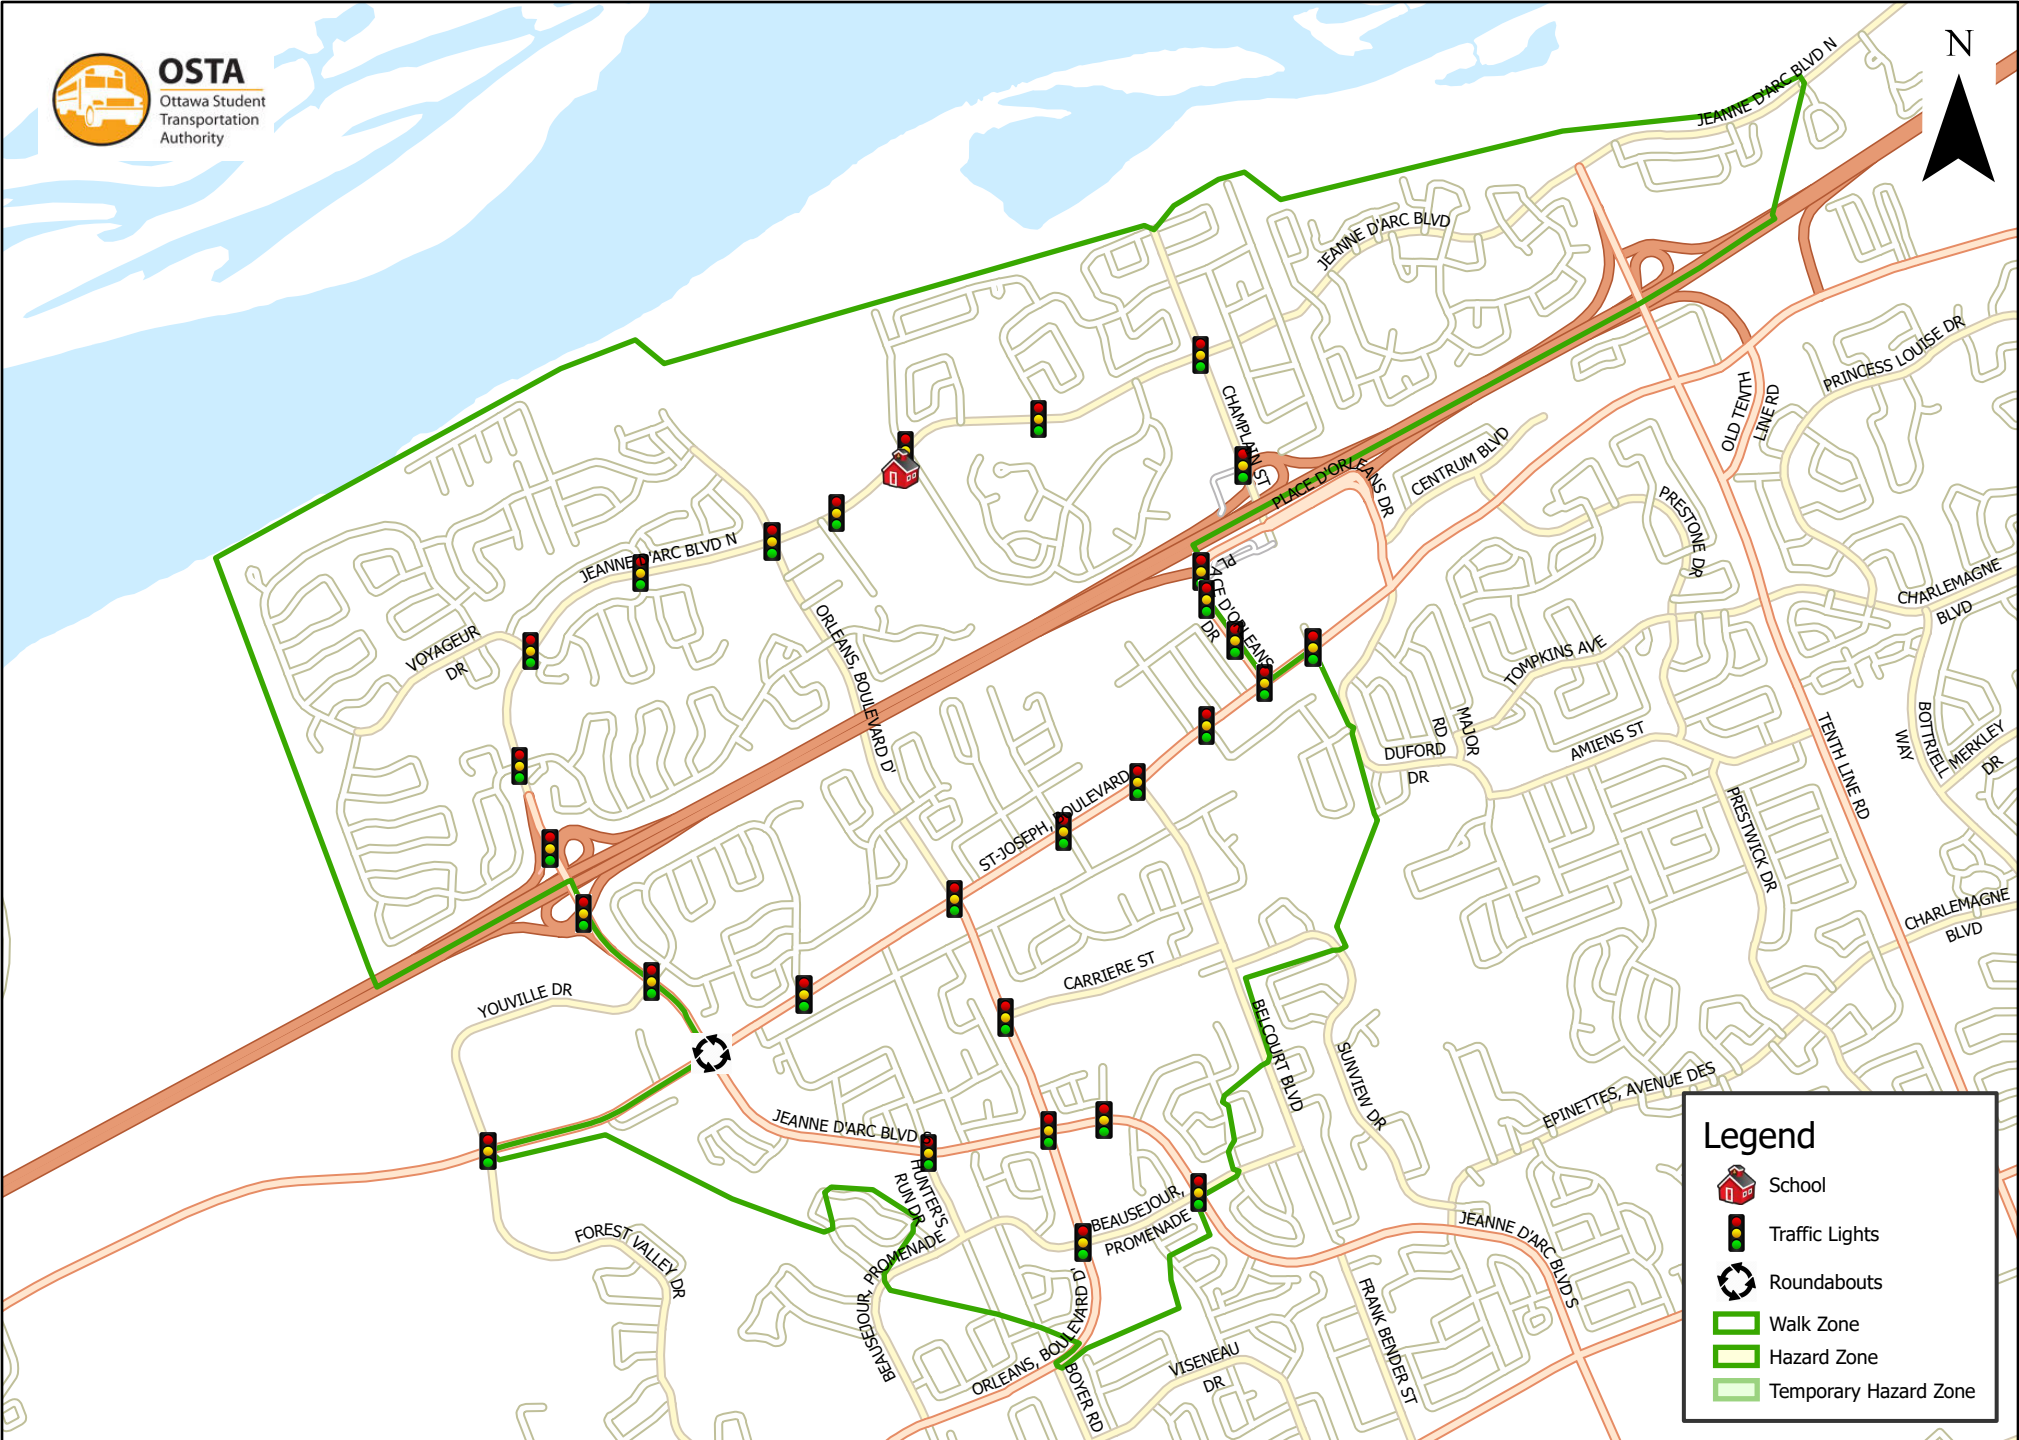

St. Matthew High School 3.2 km Walk Zone Grades 9-12

Legend

- School
- Traffic Lights
- Roundabouts
- Walk Zone
- Hazard Zone
- Temporary Hazard Zone

This map is intended for information purposes only. Ottawa Student Transportation Authority assumes no responsibility for people using these routes.