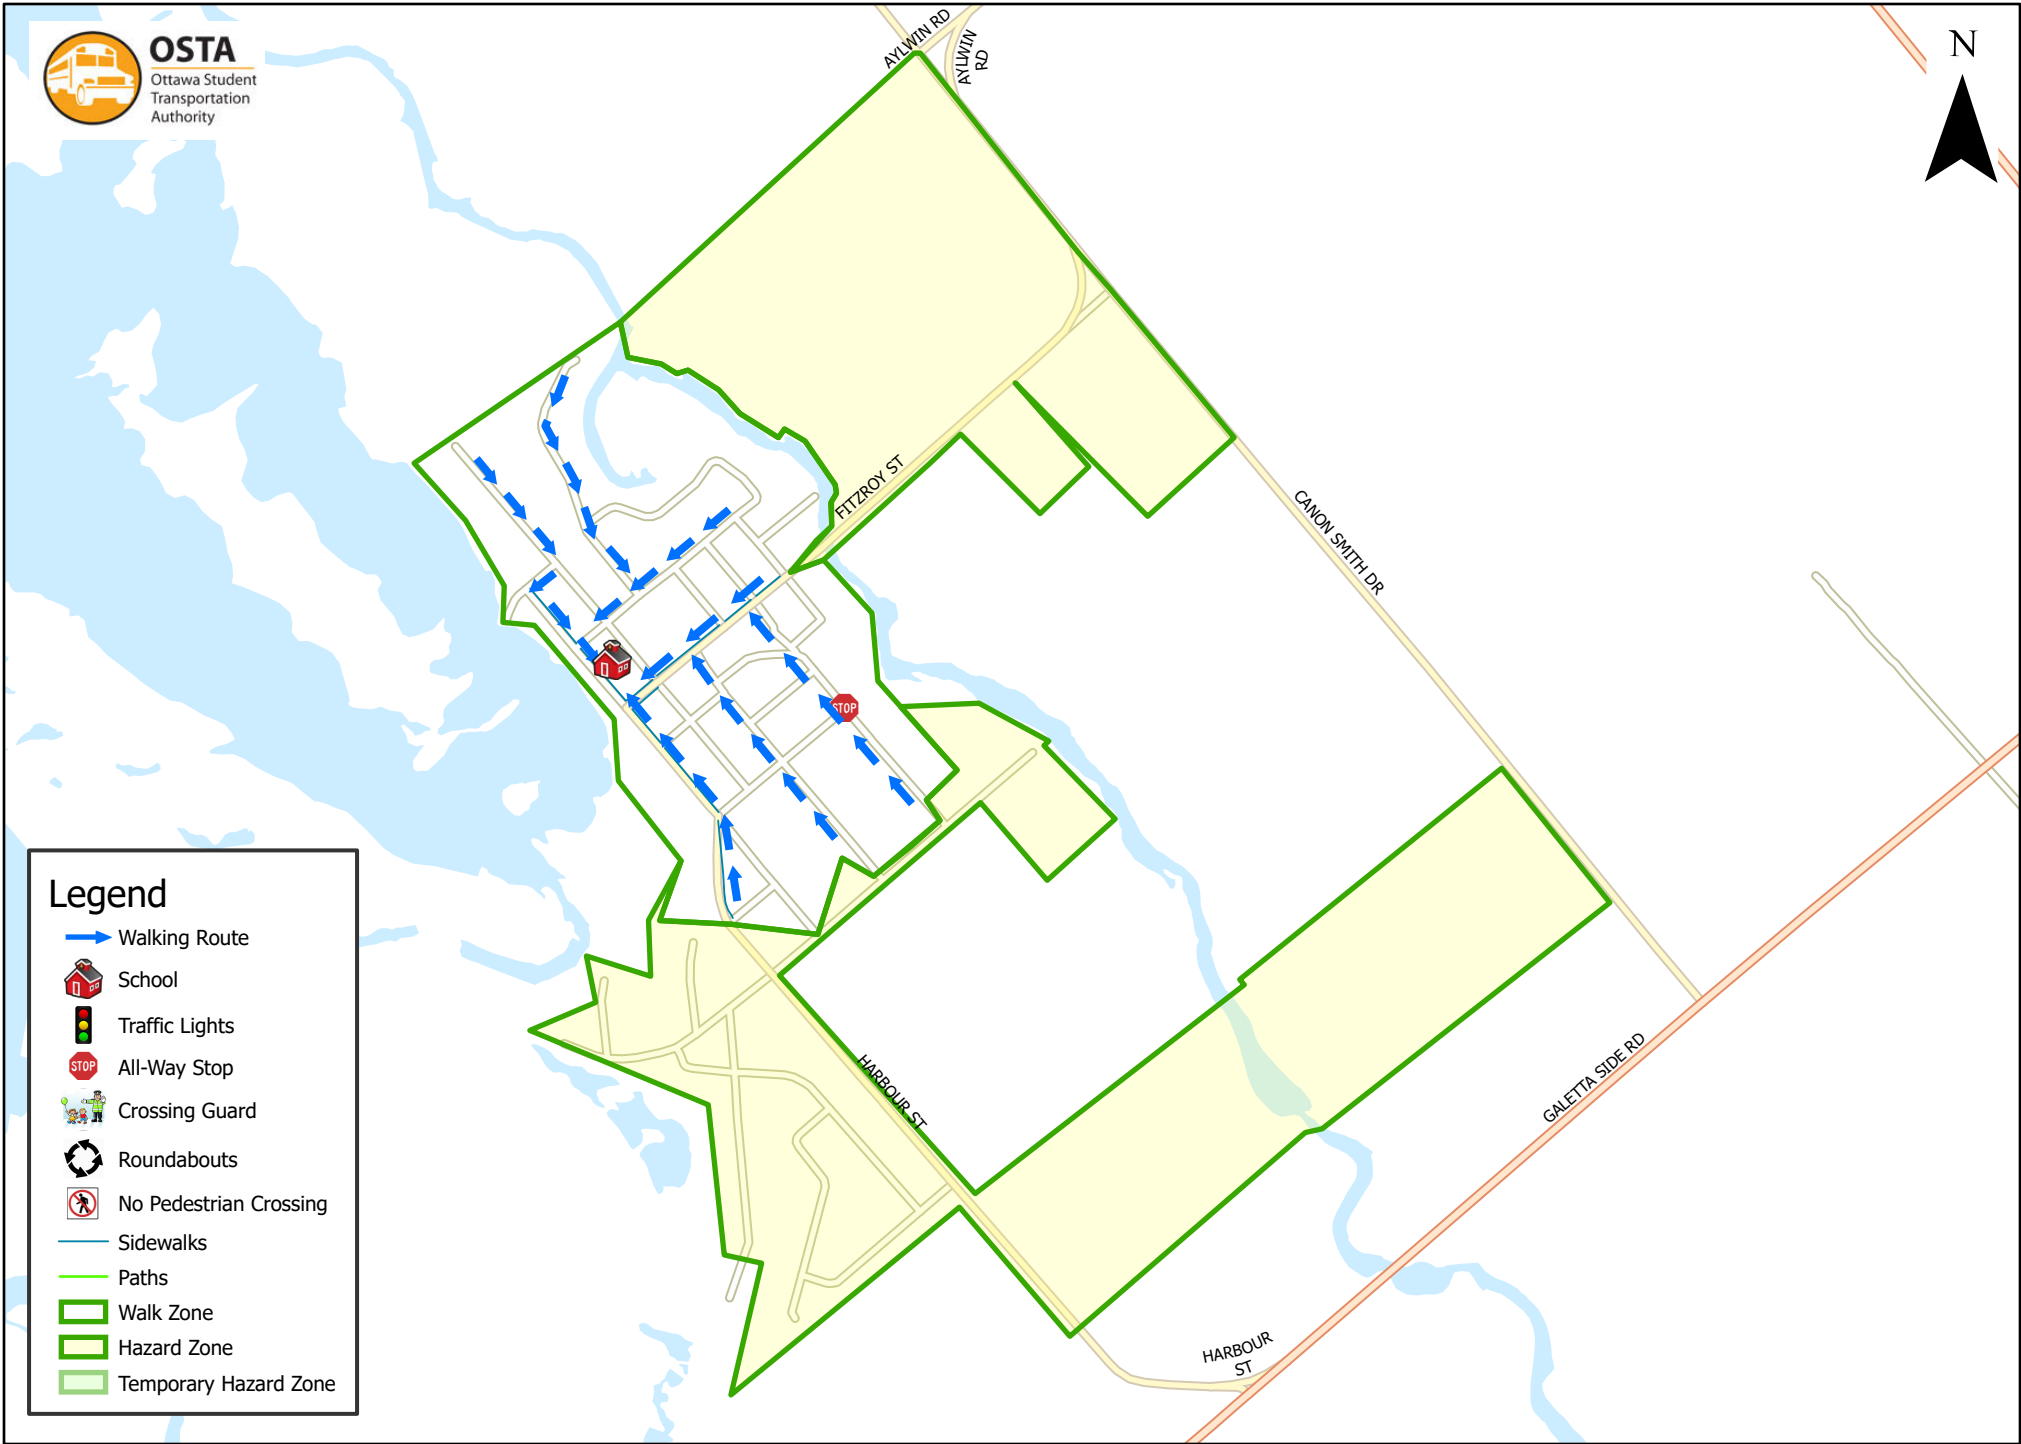

St. Michael (Fitzroy) School 1.6 km Walk Zone Grades 1-8

Legend

- Walking Route
- School
- Traffic Lights
- All-Way Stop
- Crossing Guard
- Roundabouts
- No Pedestrian Crossing
- Sidewalks
- Paths
- Walk Zone
- Hazard Zone
- Temporary Hazard Zone

This map is intended for information purposes only. Ottawa Student Transportation Authority assumes no responsibility for people using these routes.