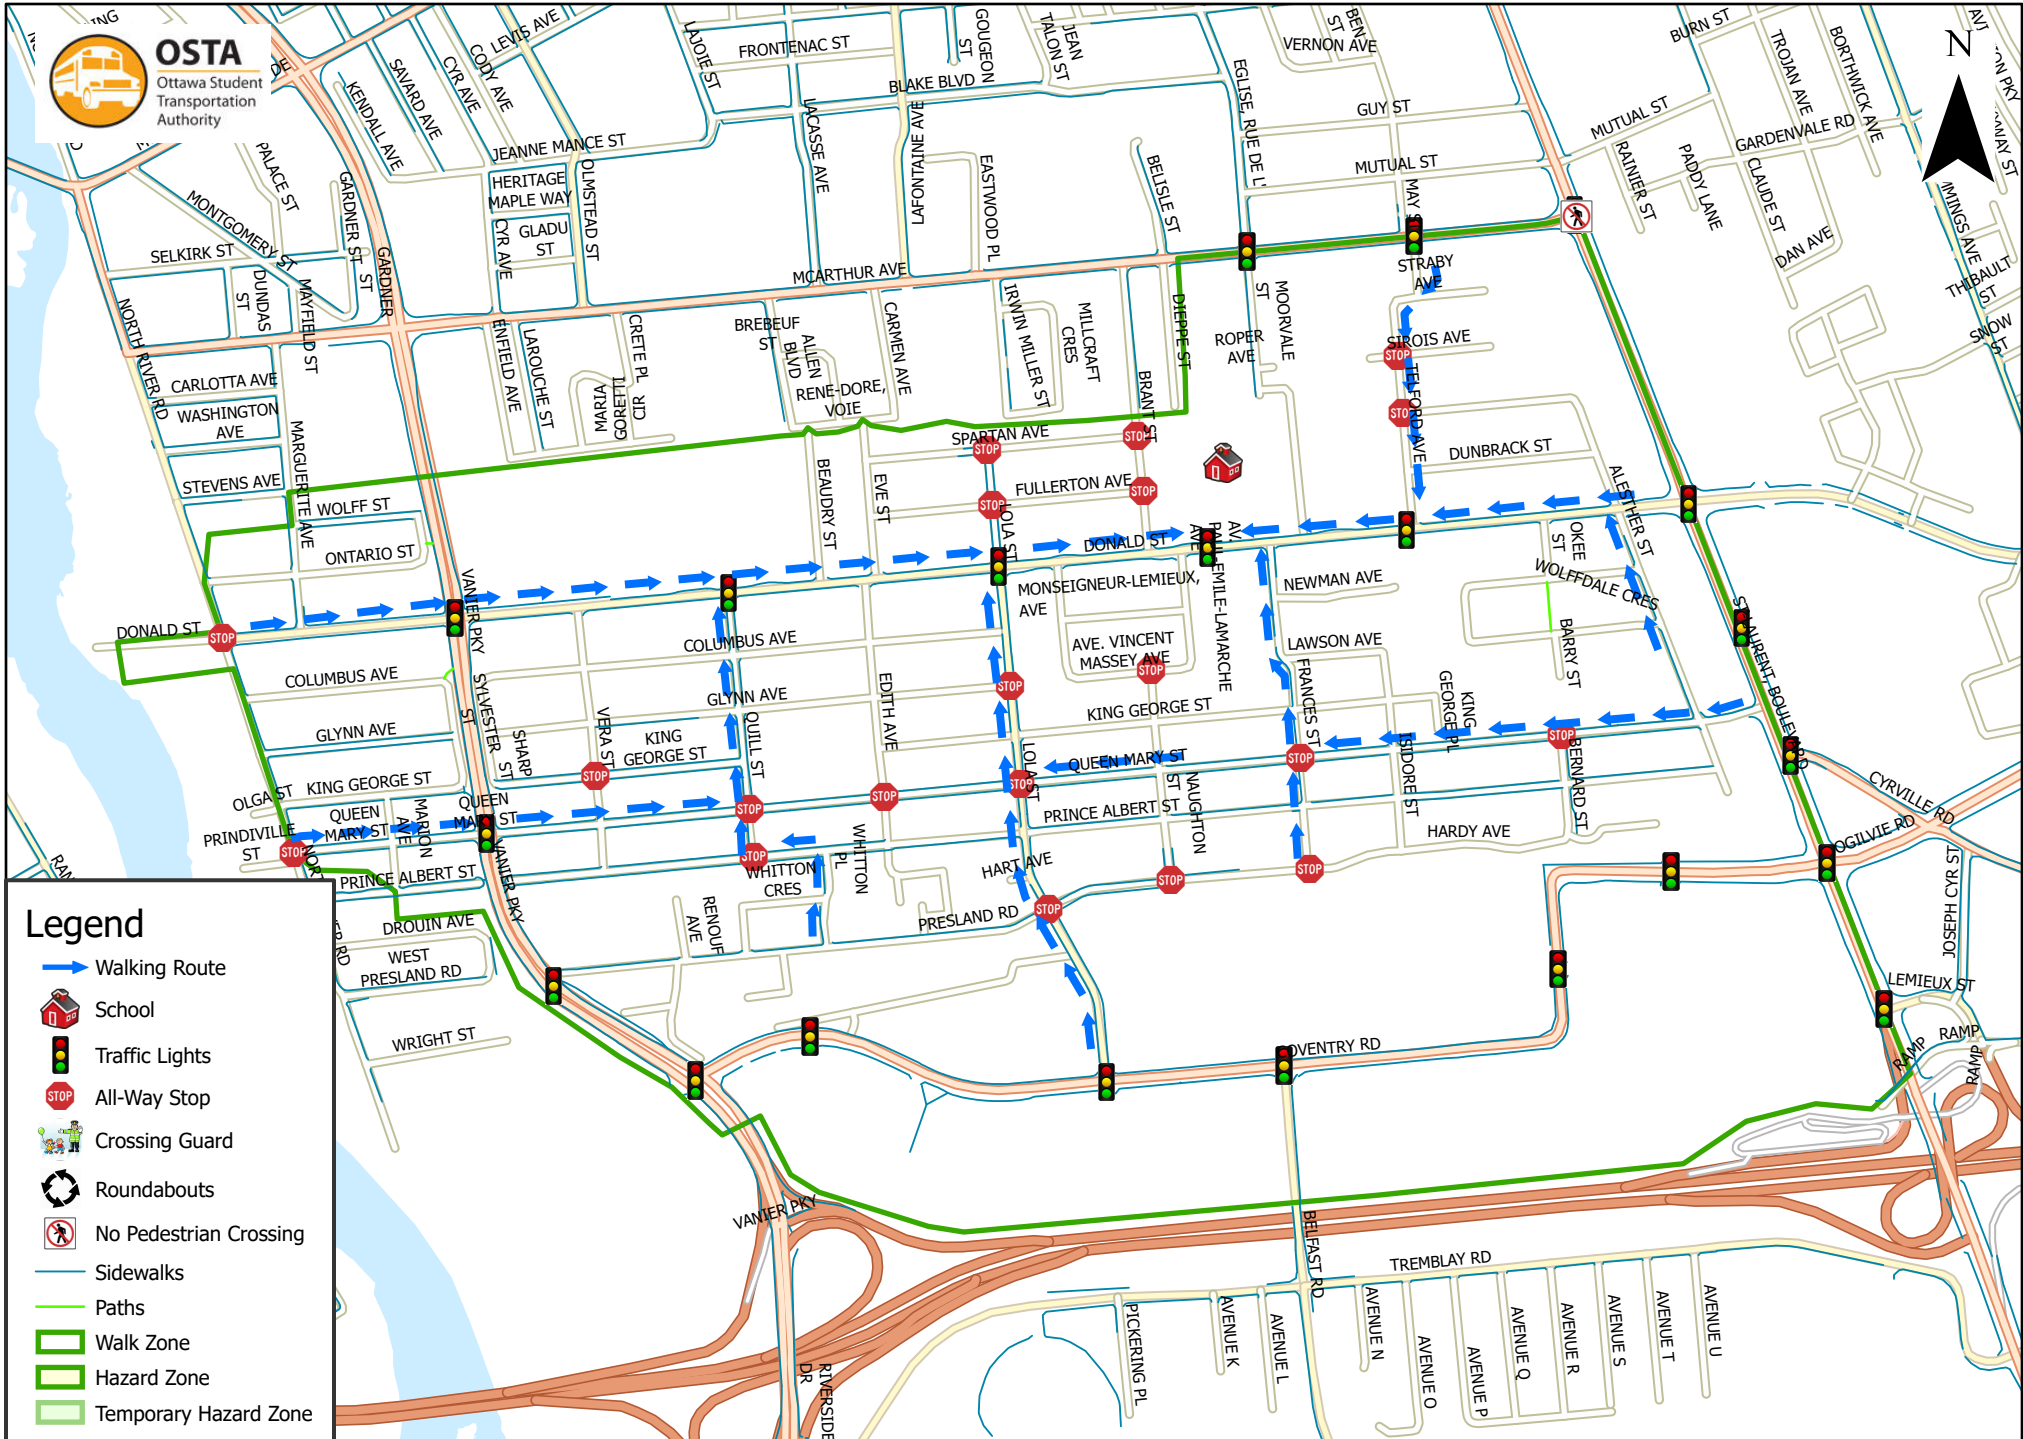

St. Michael School 1.6 km Walk Zone Grades 4-6

This map is intended for information purposes only. Ottawa Student Transportation Authority assumes no responsibility for people using these routes.