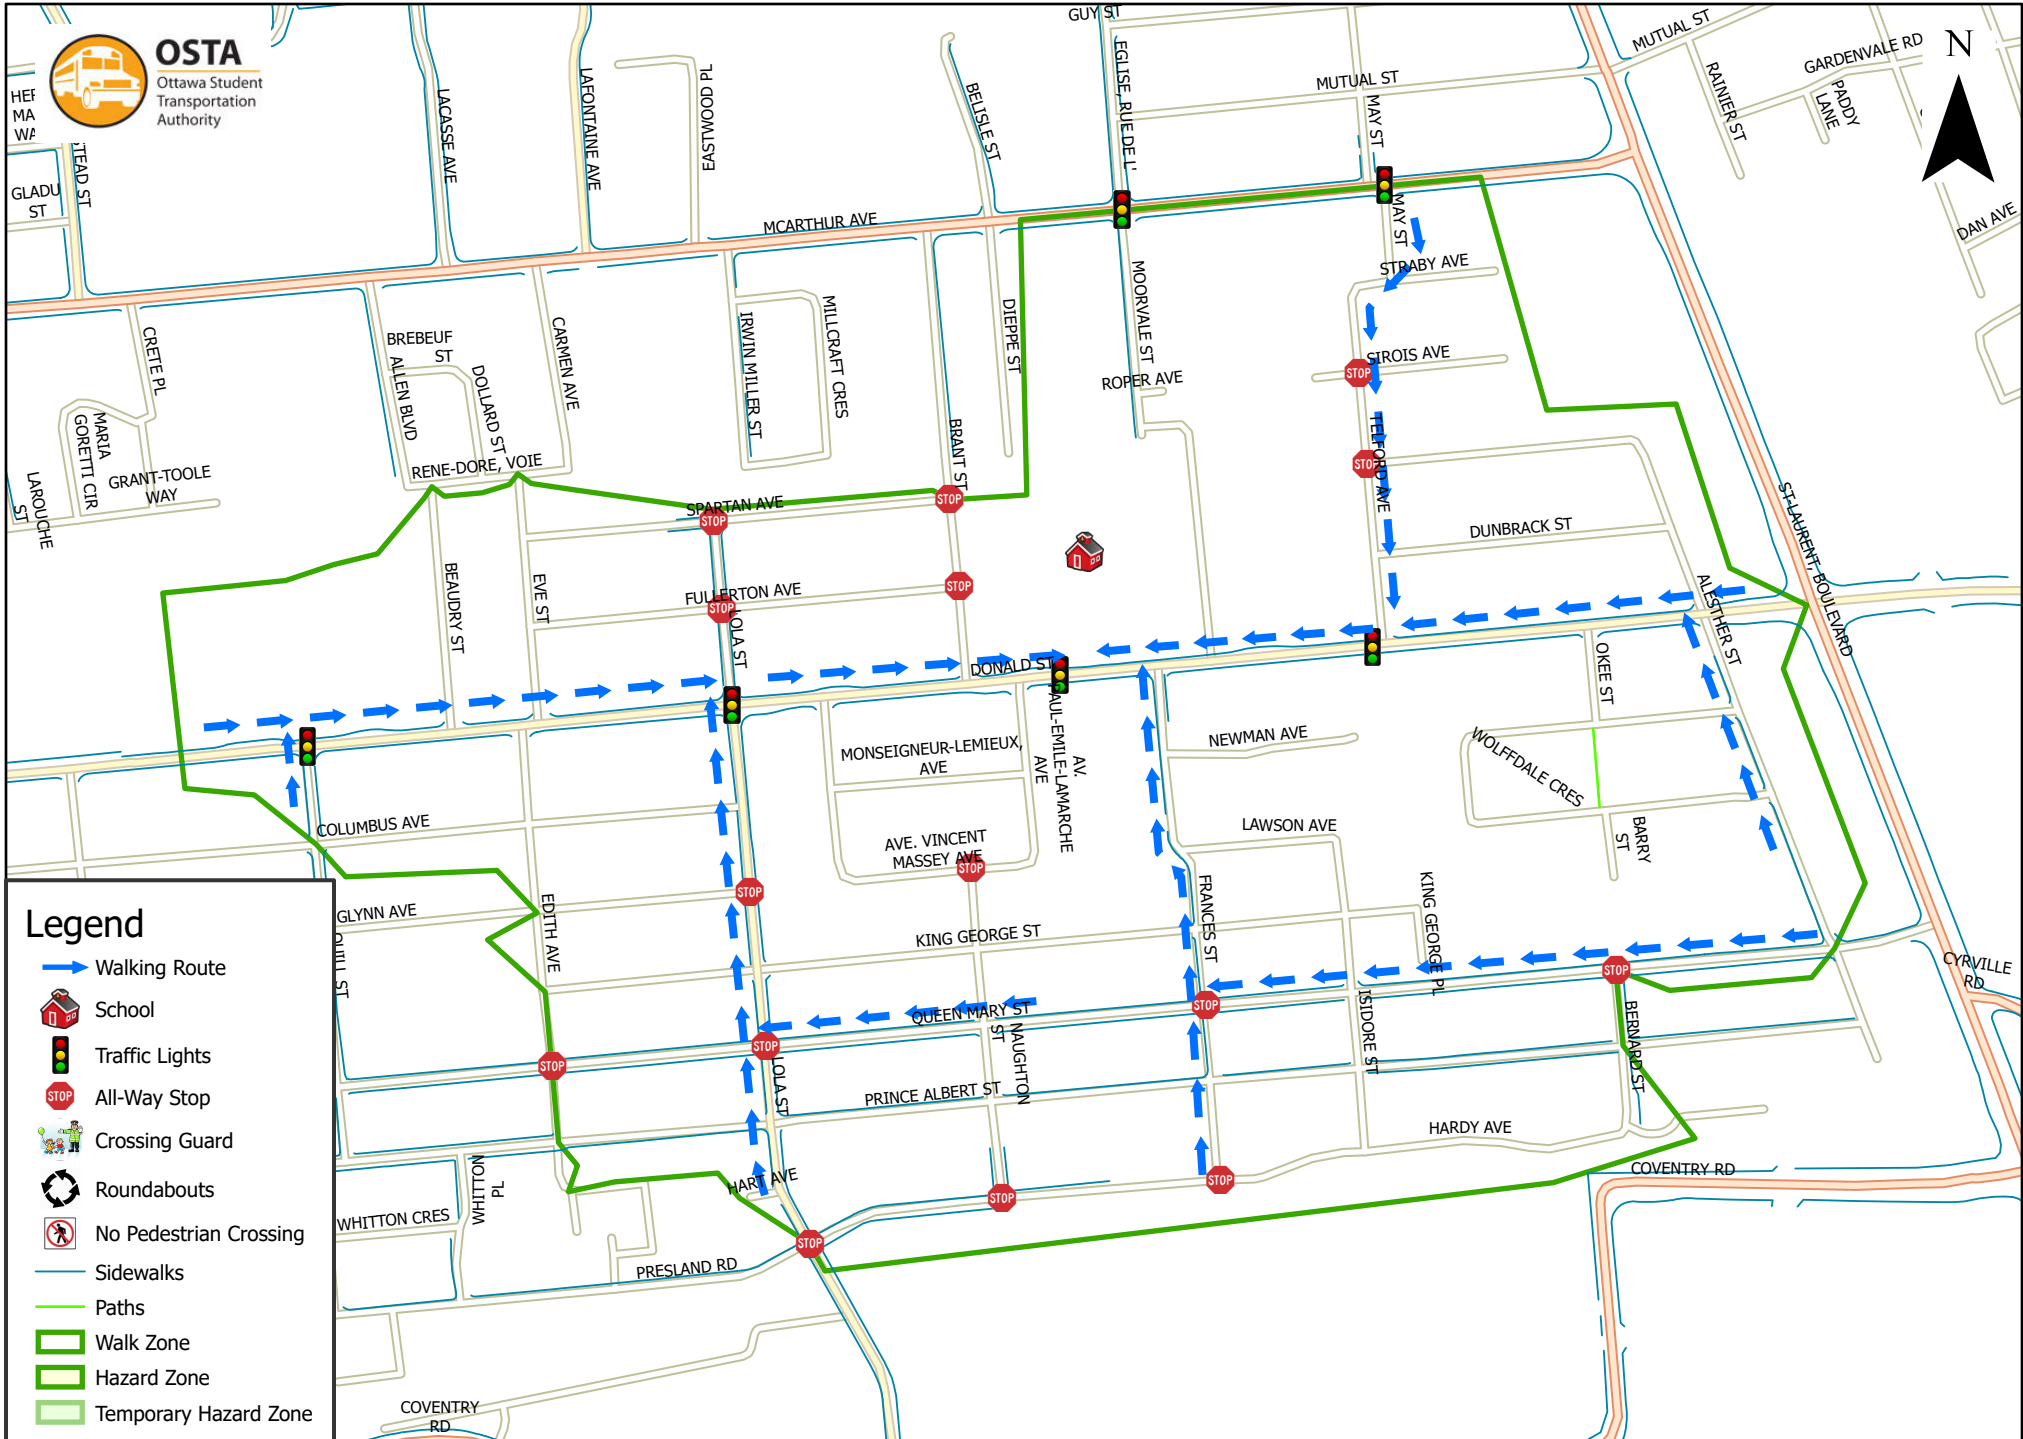

St. Michael School 800 m Walk Zone Kindergarten

This map is intended for information purposes only. Ottawa Student Transportation Authority assumes no responsibility for people using these routes.