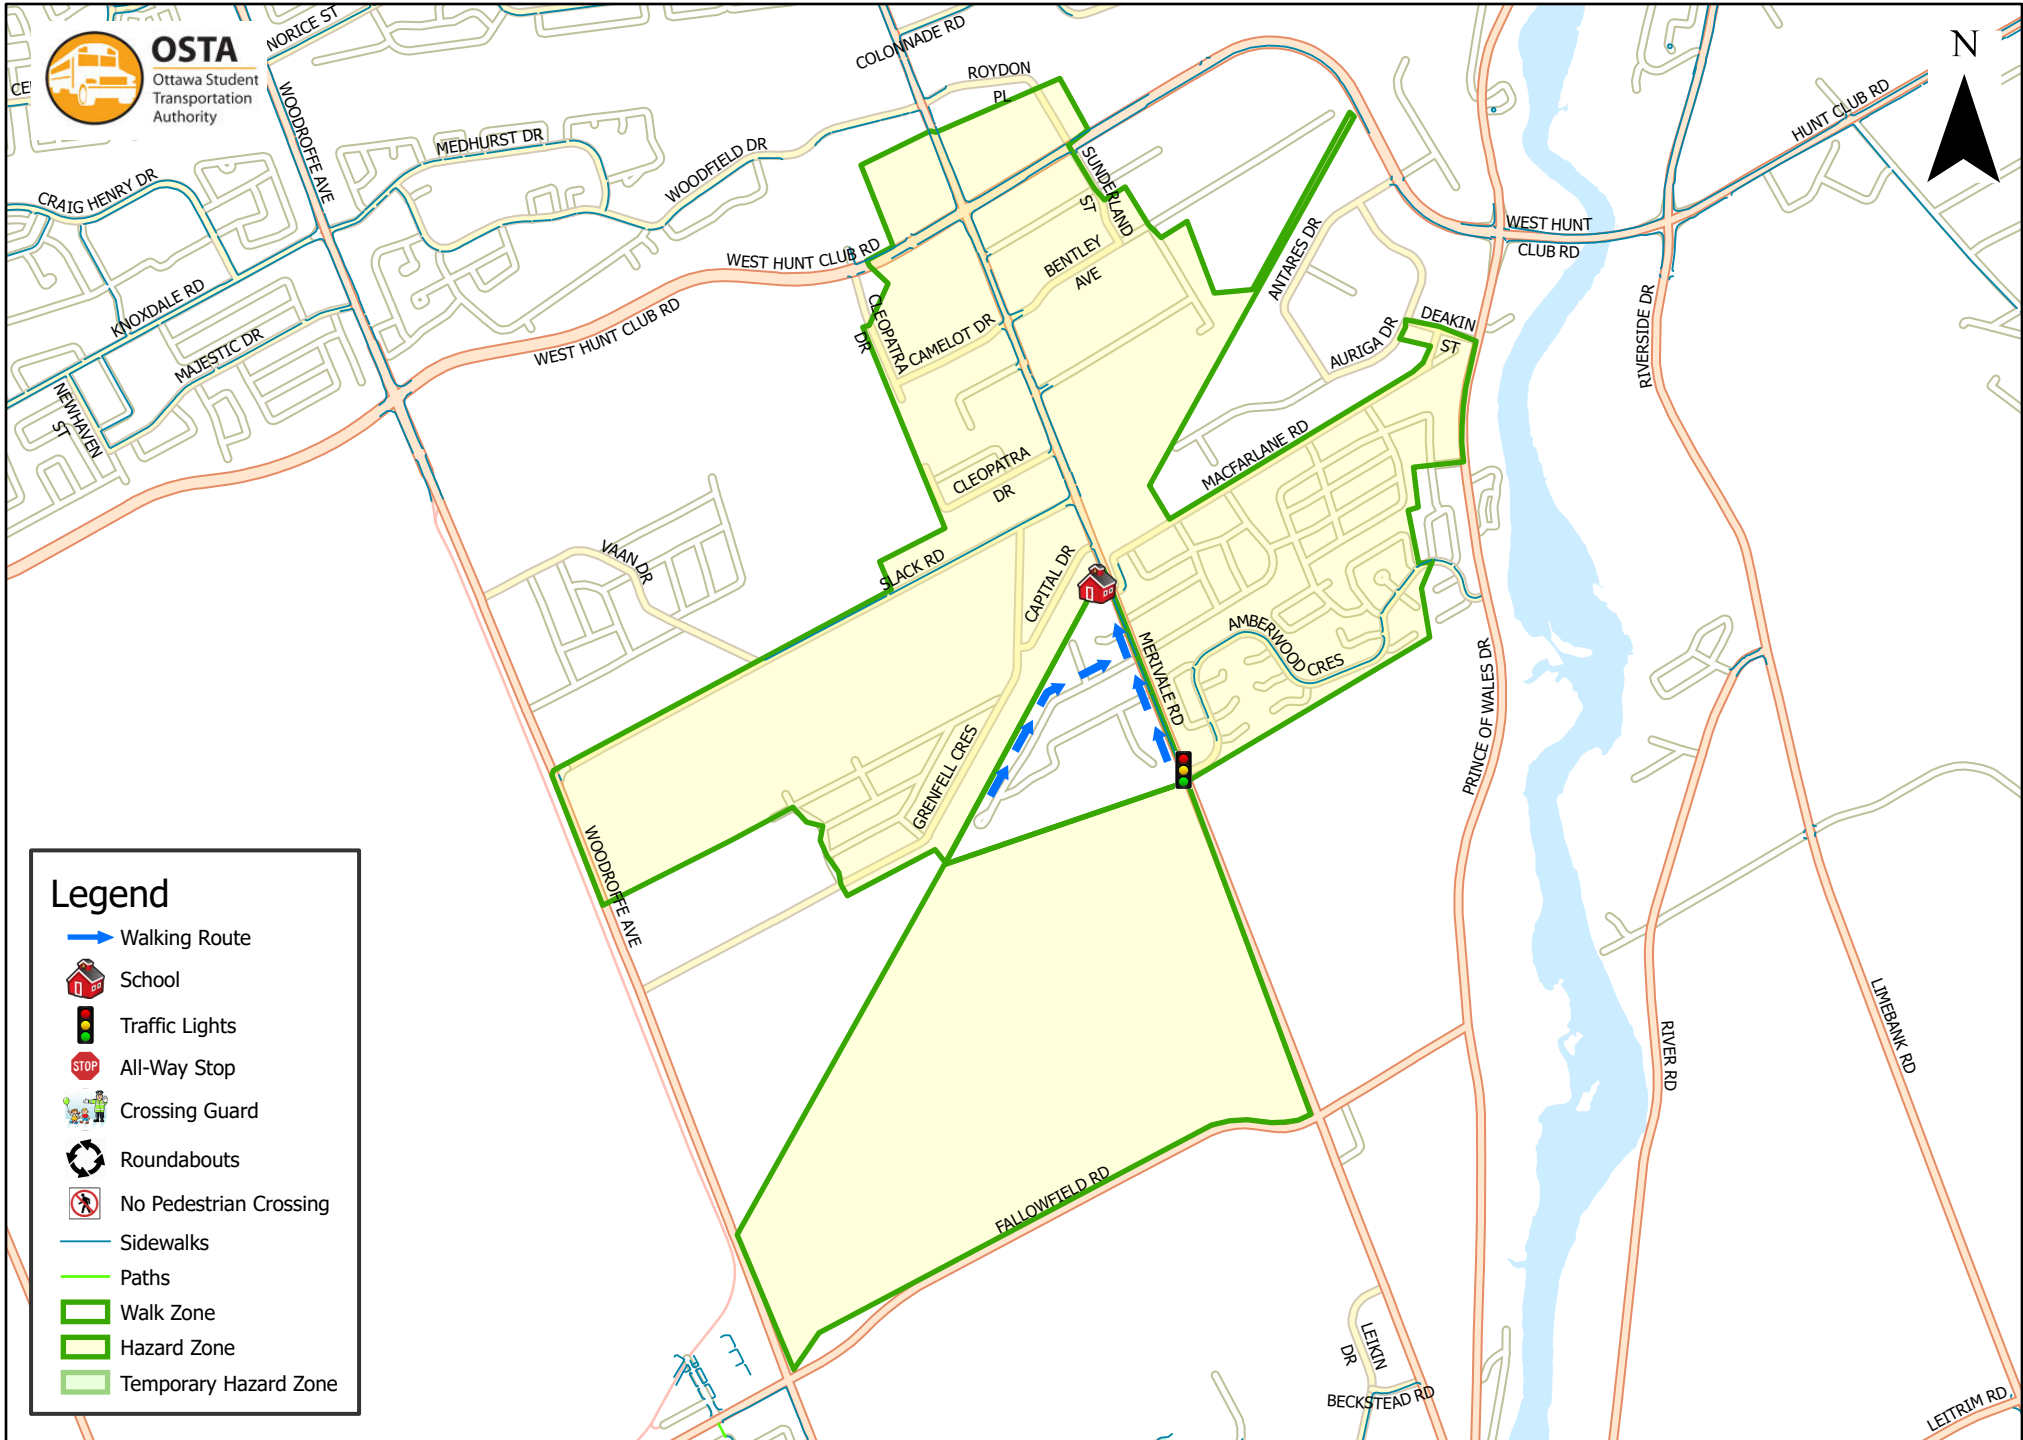

St. Monica School 1.6 km Walk Zone Grades 1-6

This map is intended for information purposes only. Ottawa Student Transportation Authority assumes no responsibility for people using these routes.