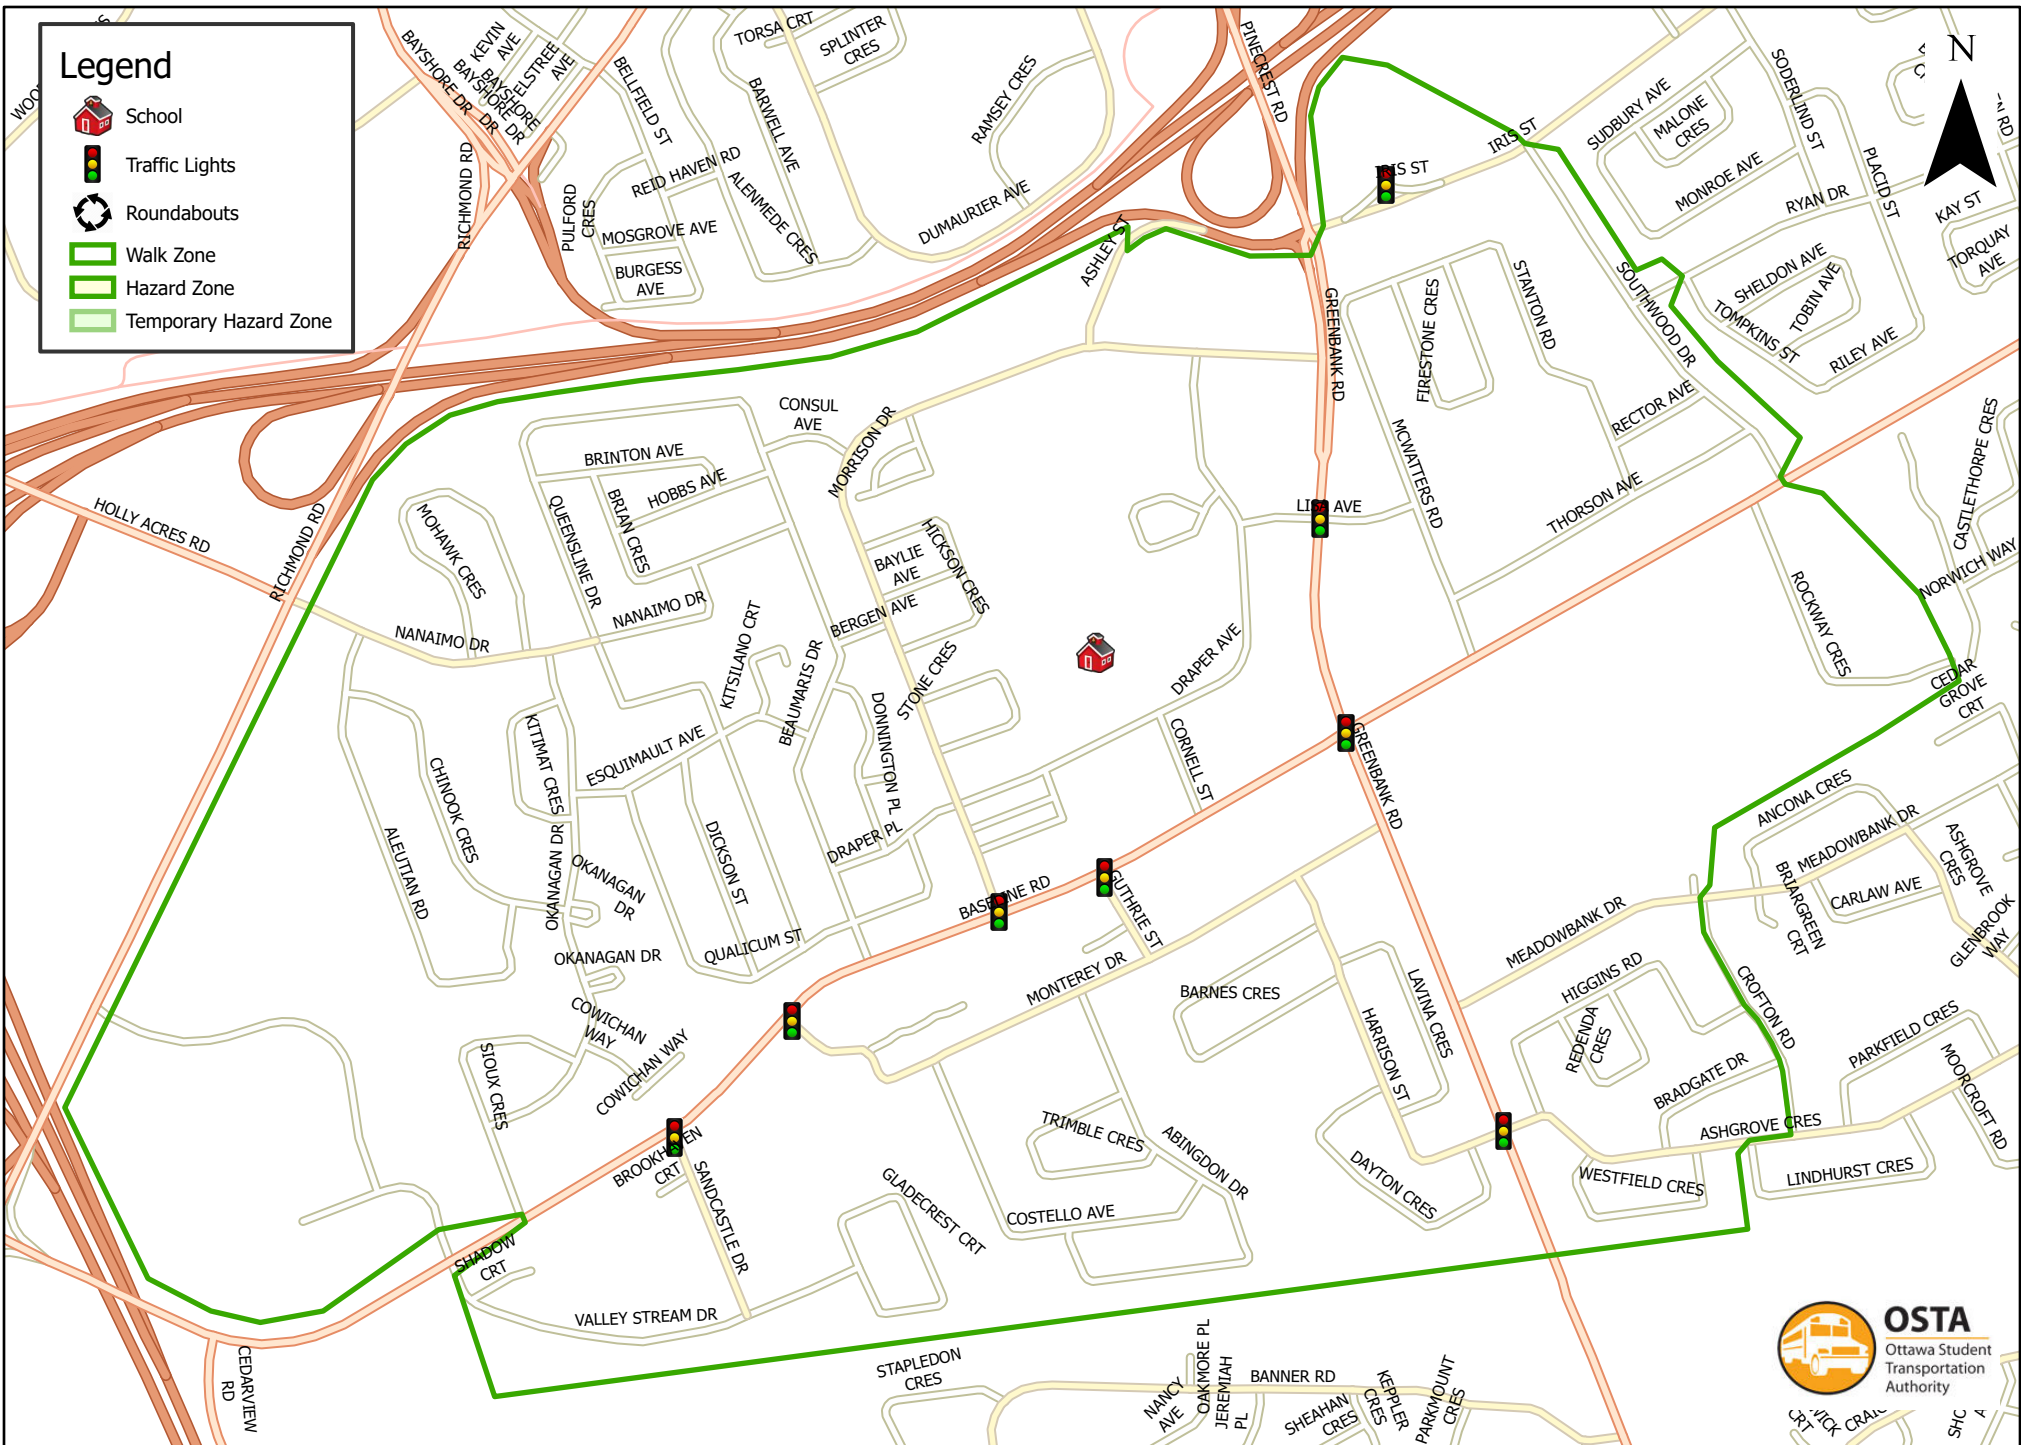

# St. Paul Intermediate School 1.6 km Walk Zone Grades 7-8

This map is intended for information purposes only. Ottawa Student Transportation Authority assumes no responsibility for people using these routes.