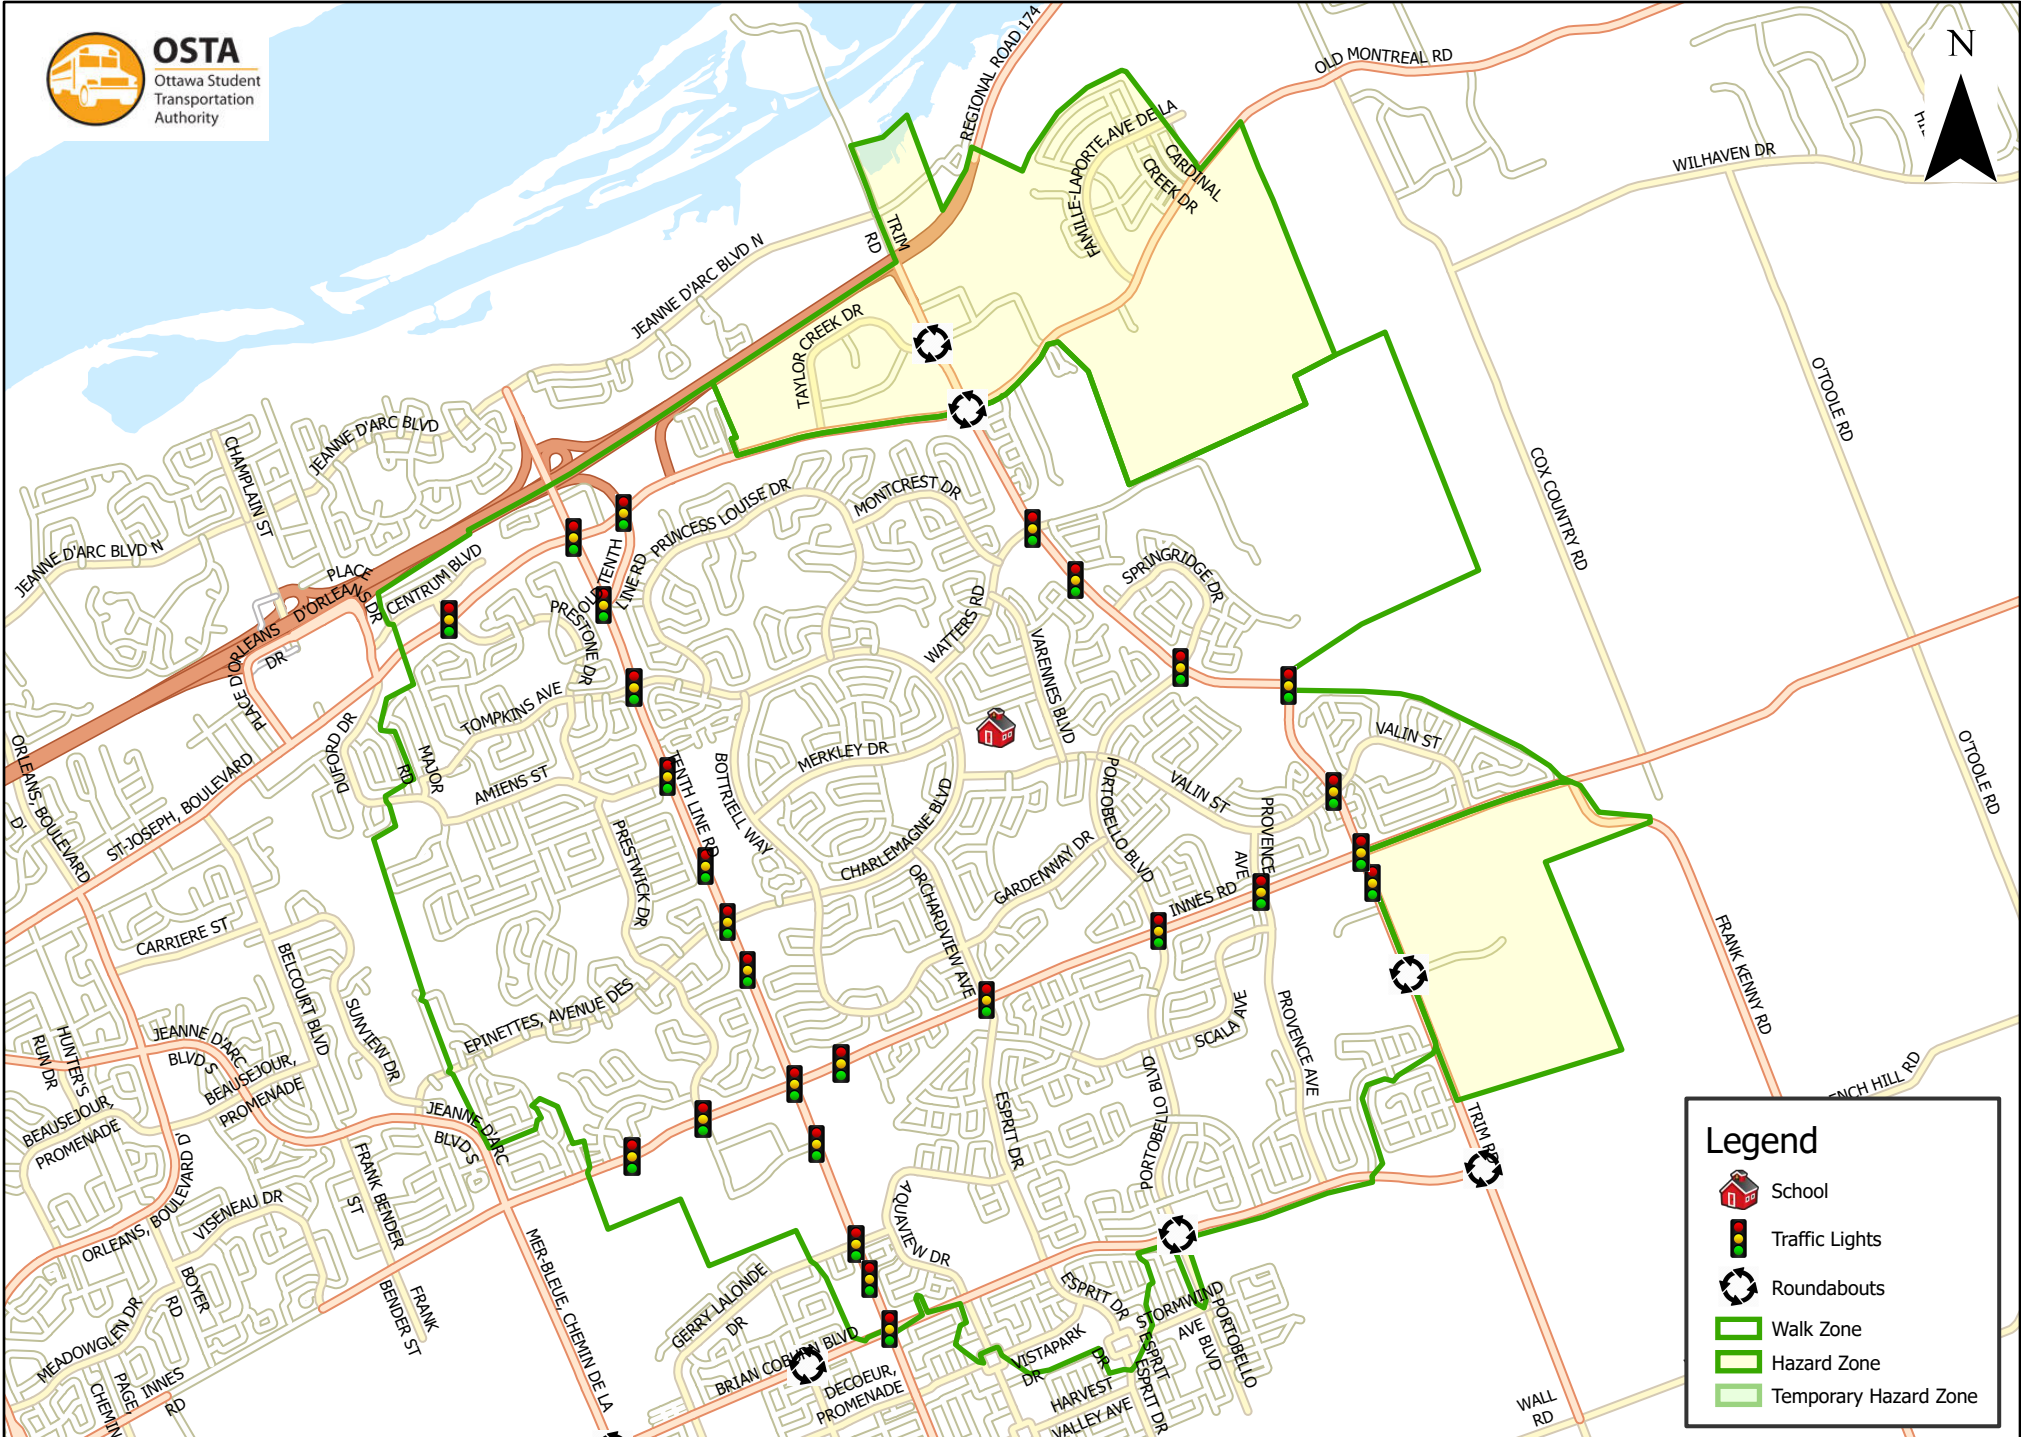

# St. Peter High School 3.2 km Walk Zone Grades 9-12

This map is intended for information purposes only. Ottawa Student Transportation Authority assumes no responsibility for people using these routes.