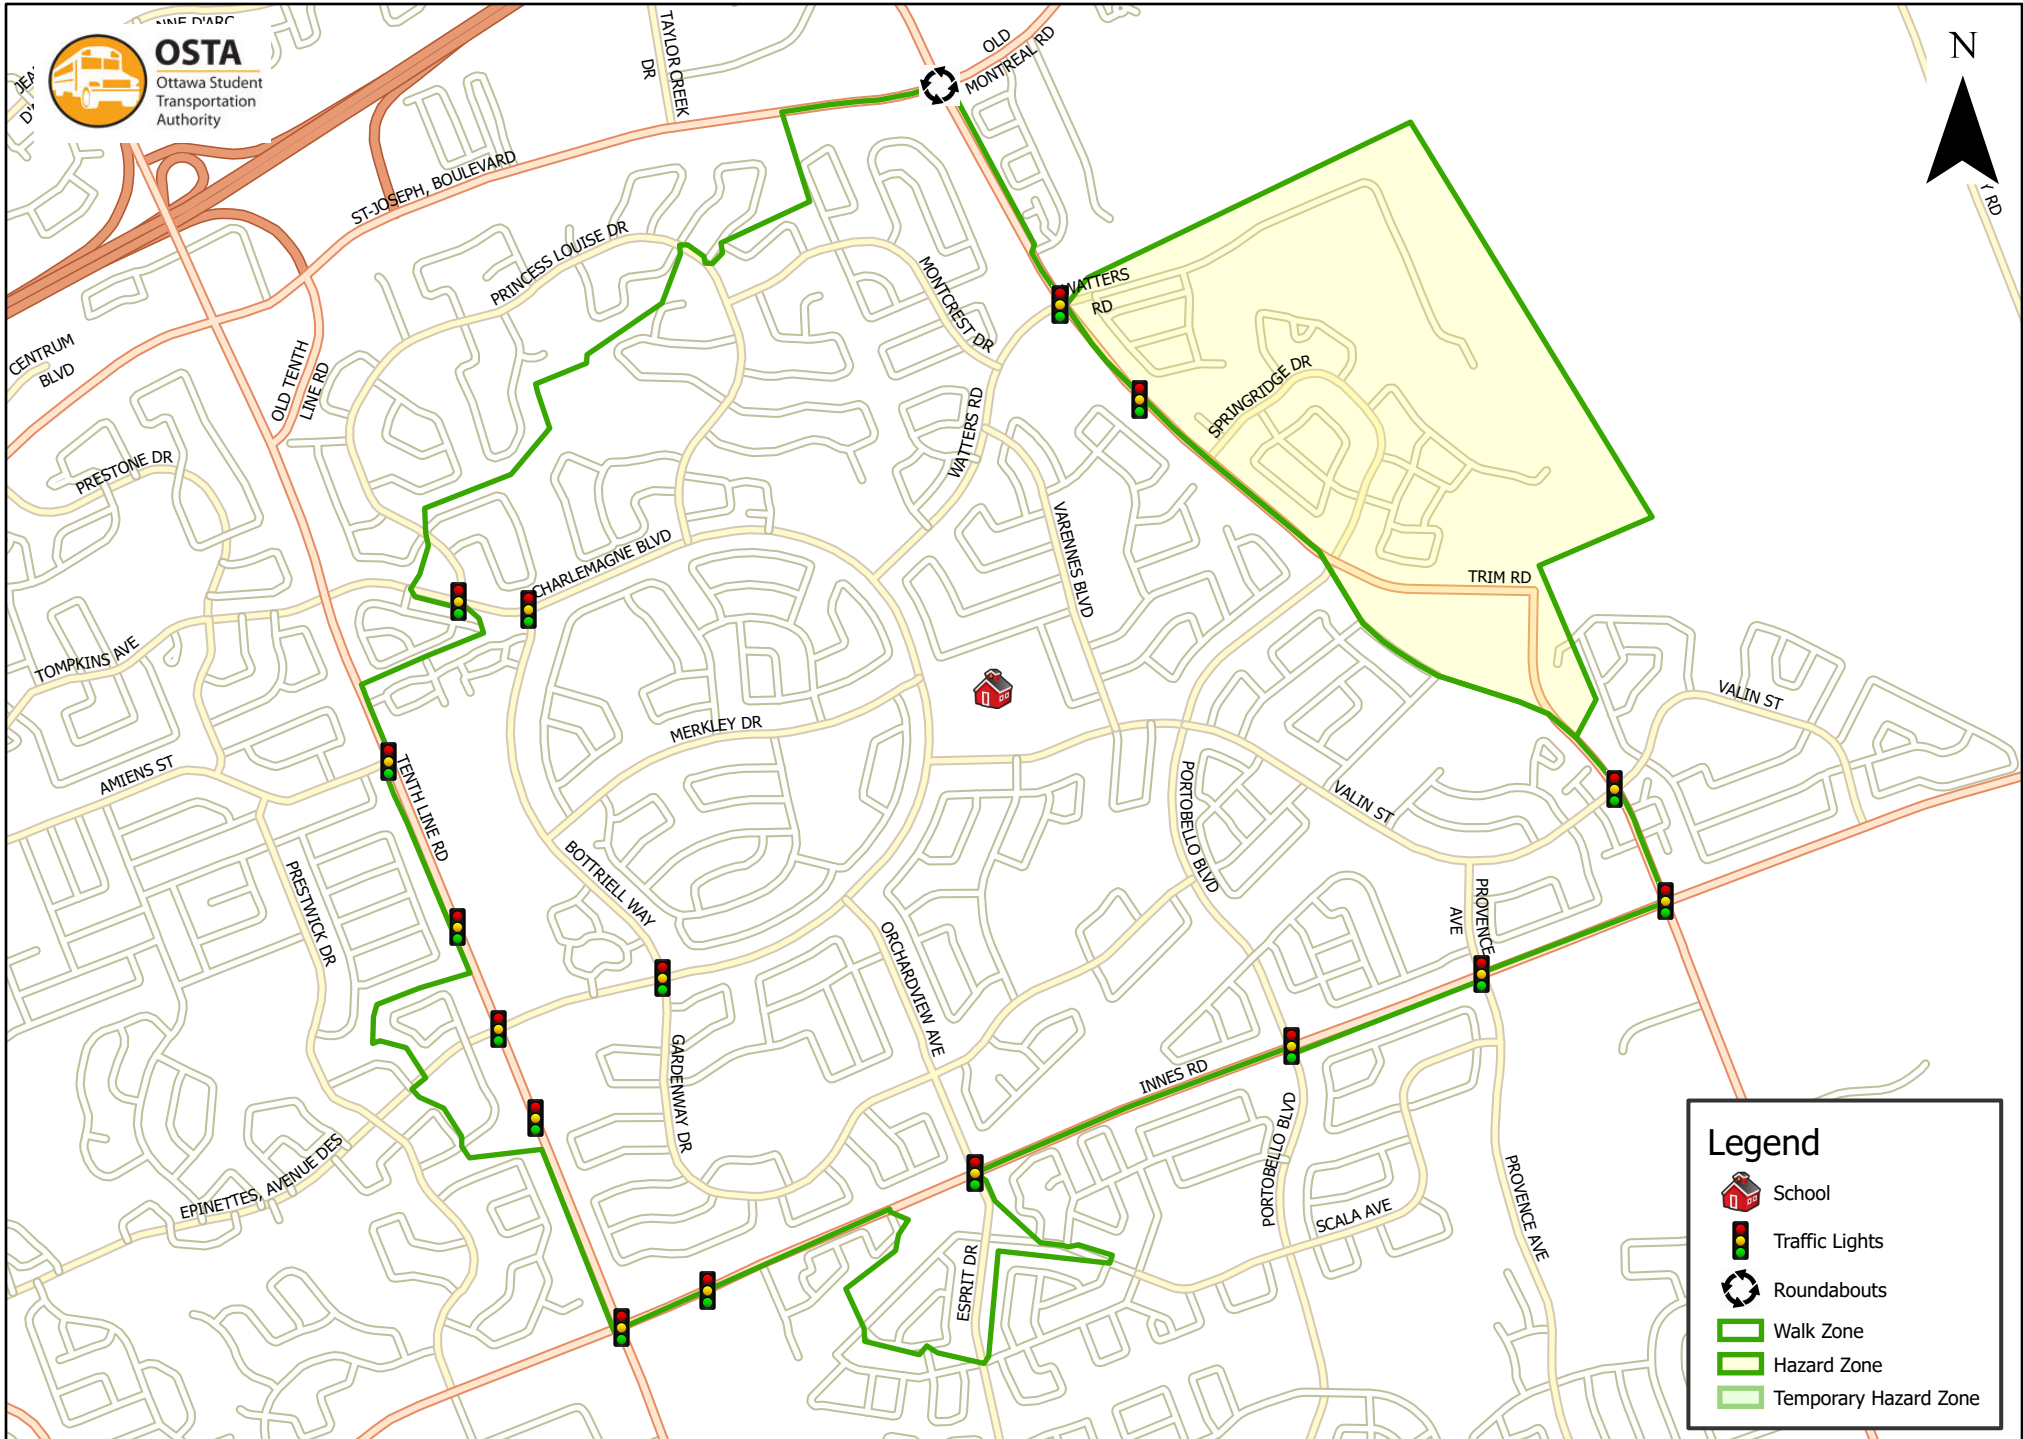

St. Peter Intermediate School 1.6 km Walk Zone Grades 7-8

This map is intended for information purposes only. Ottawa Student Transportation Authority assumes no responsibility for people using these routes.