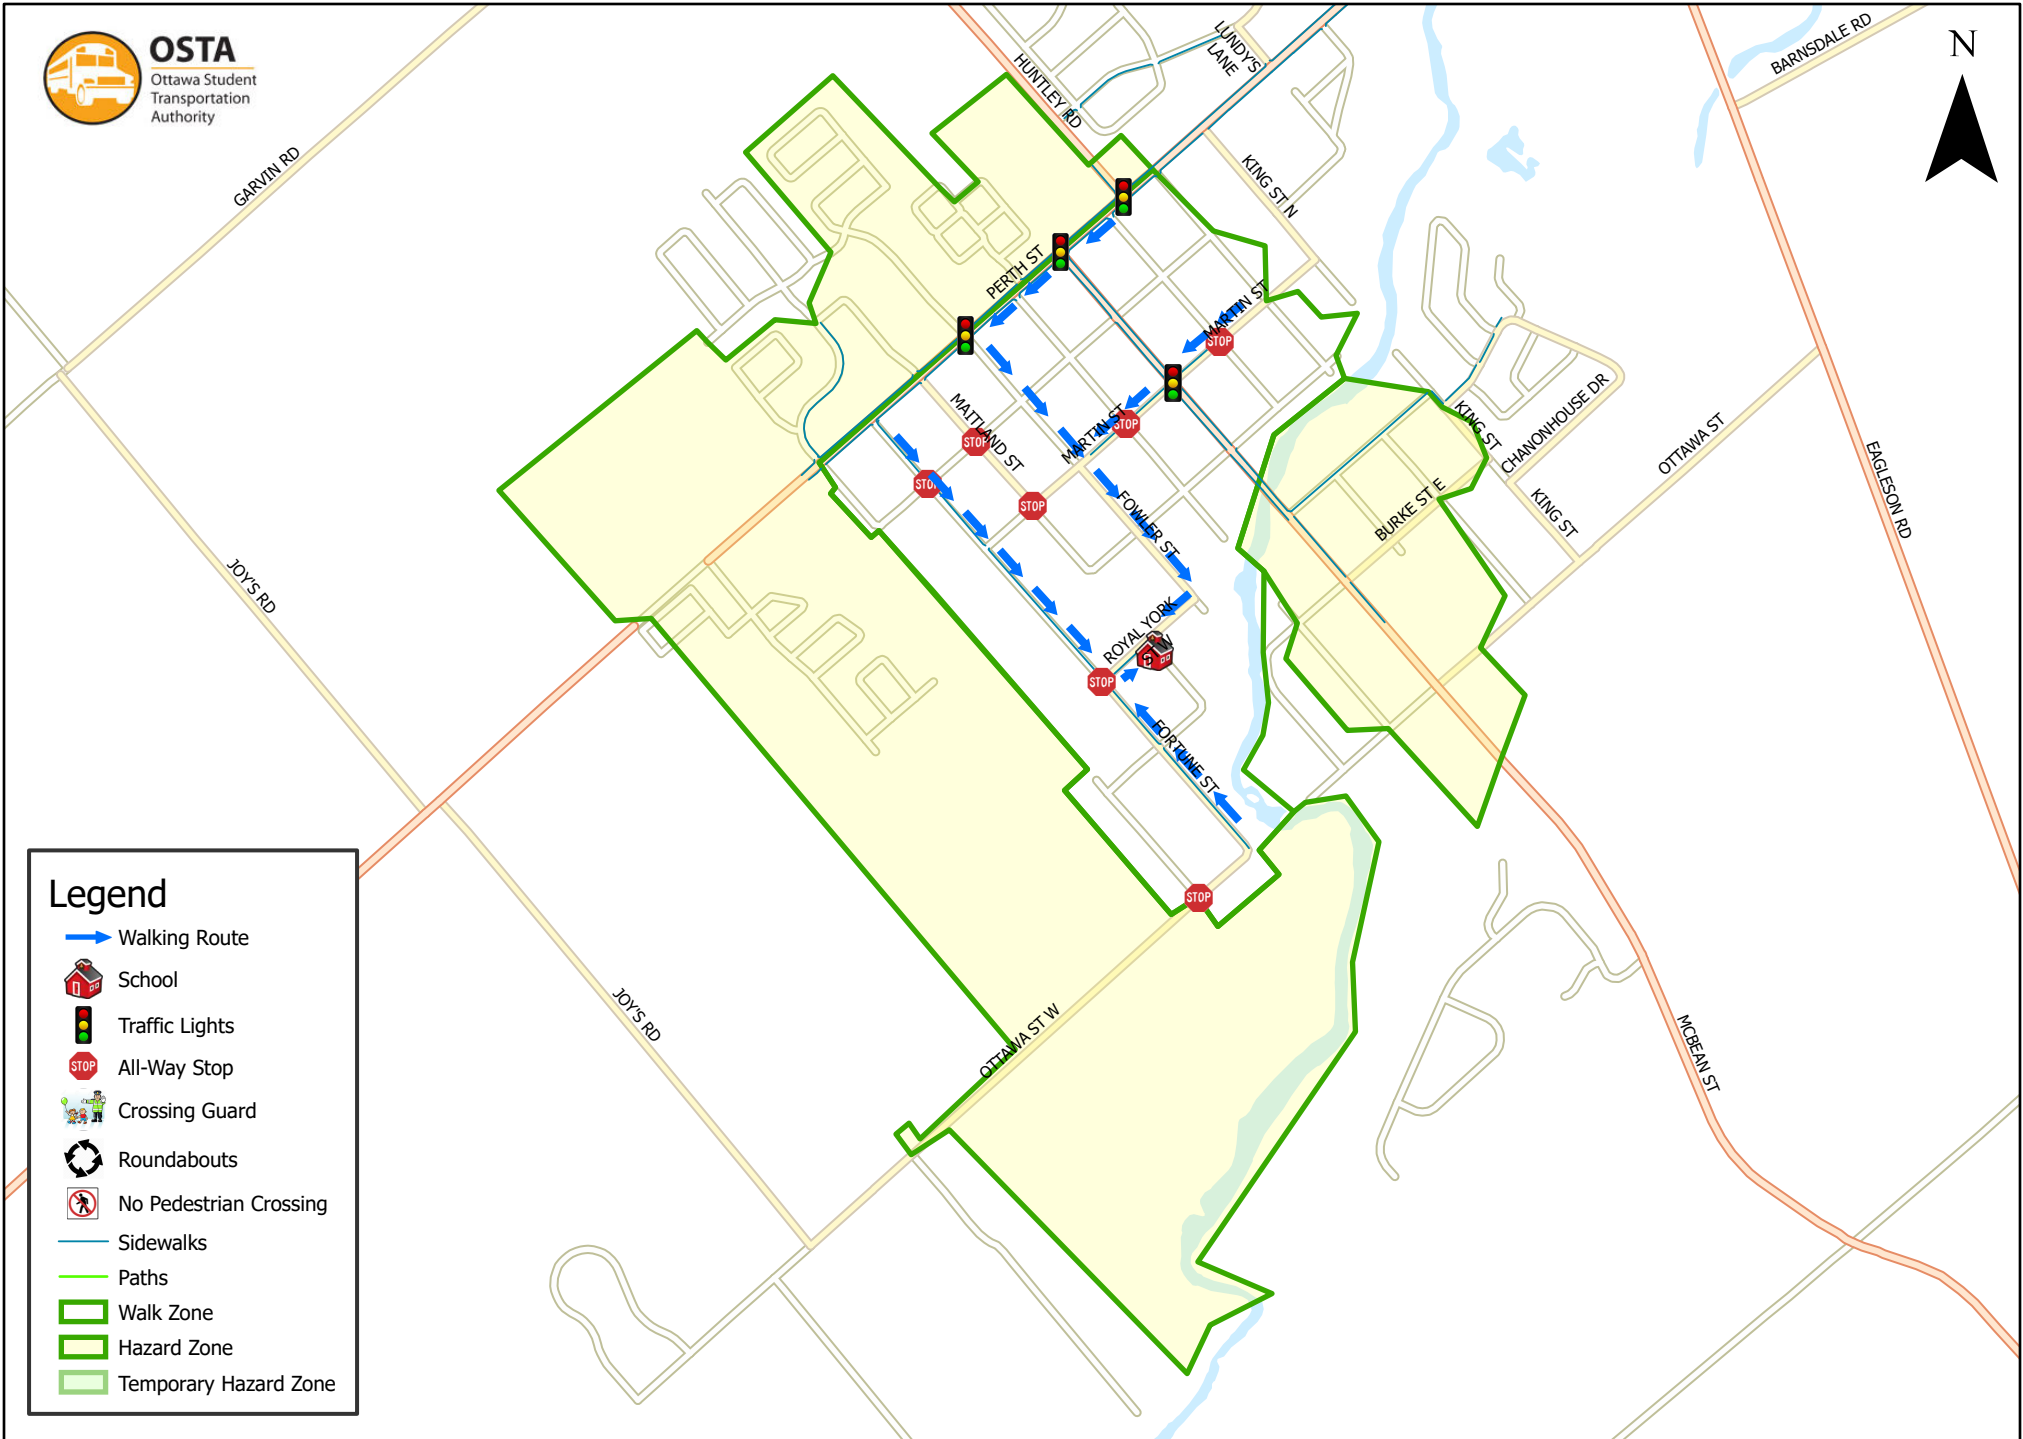

St. Philip School 1.6 km Walk Zone Grades 1-6

This map is intended for information purposes only. Ottawa Student Transportation Authority assumes no responsibility for people using these routes.