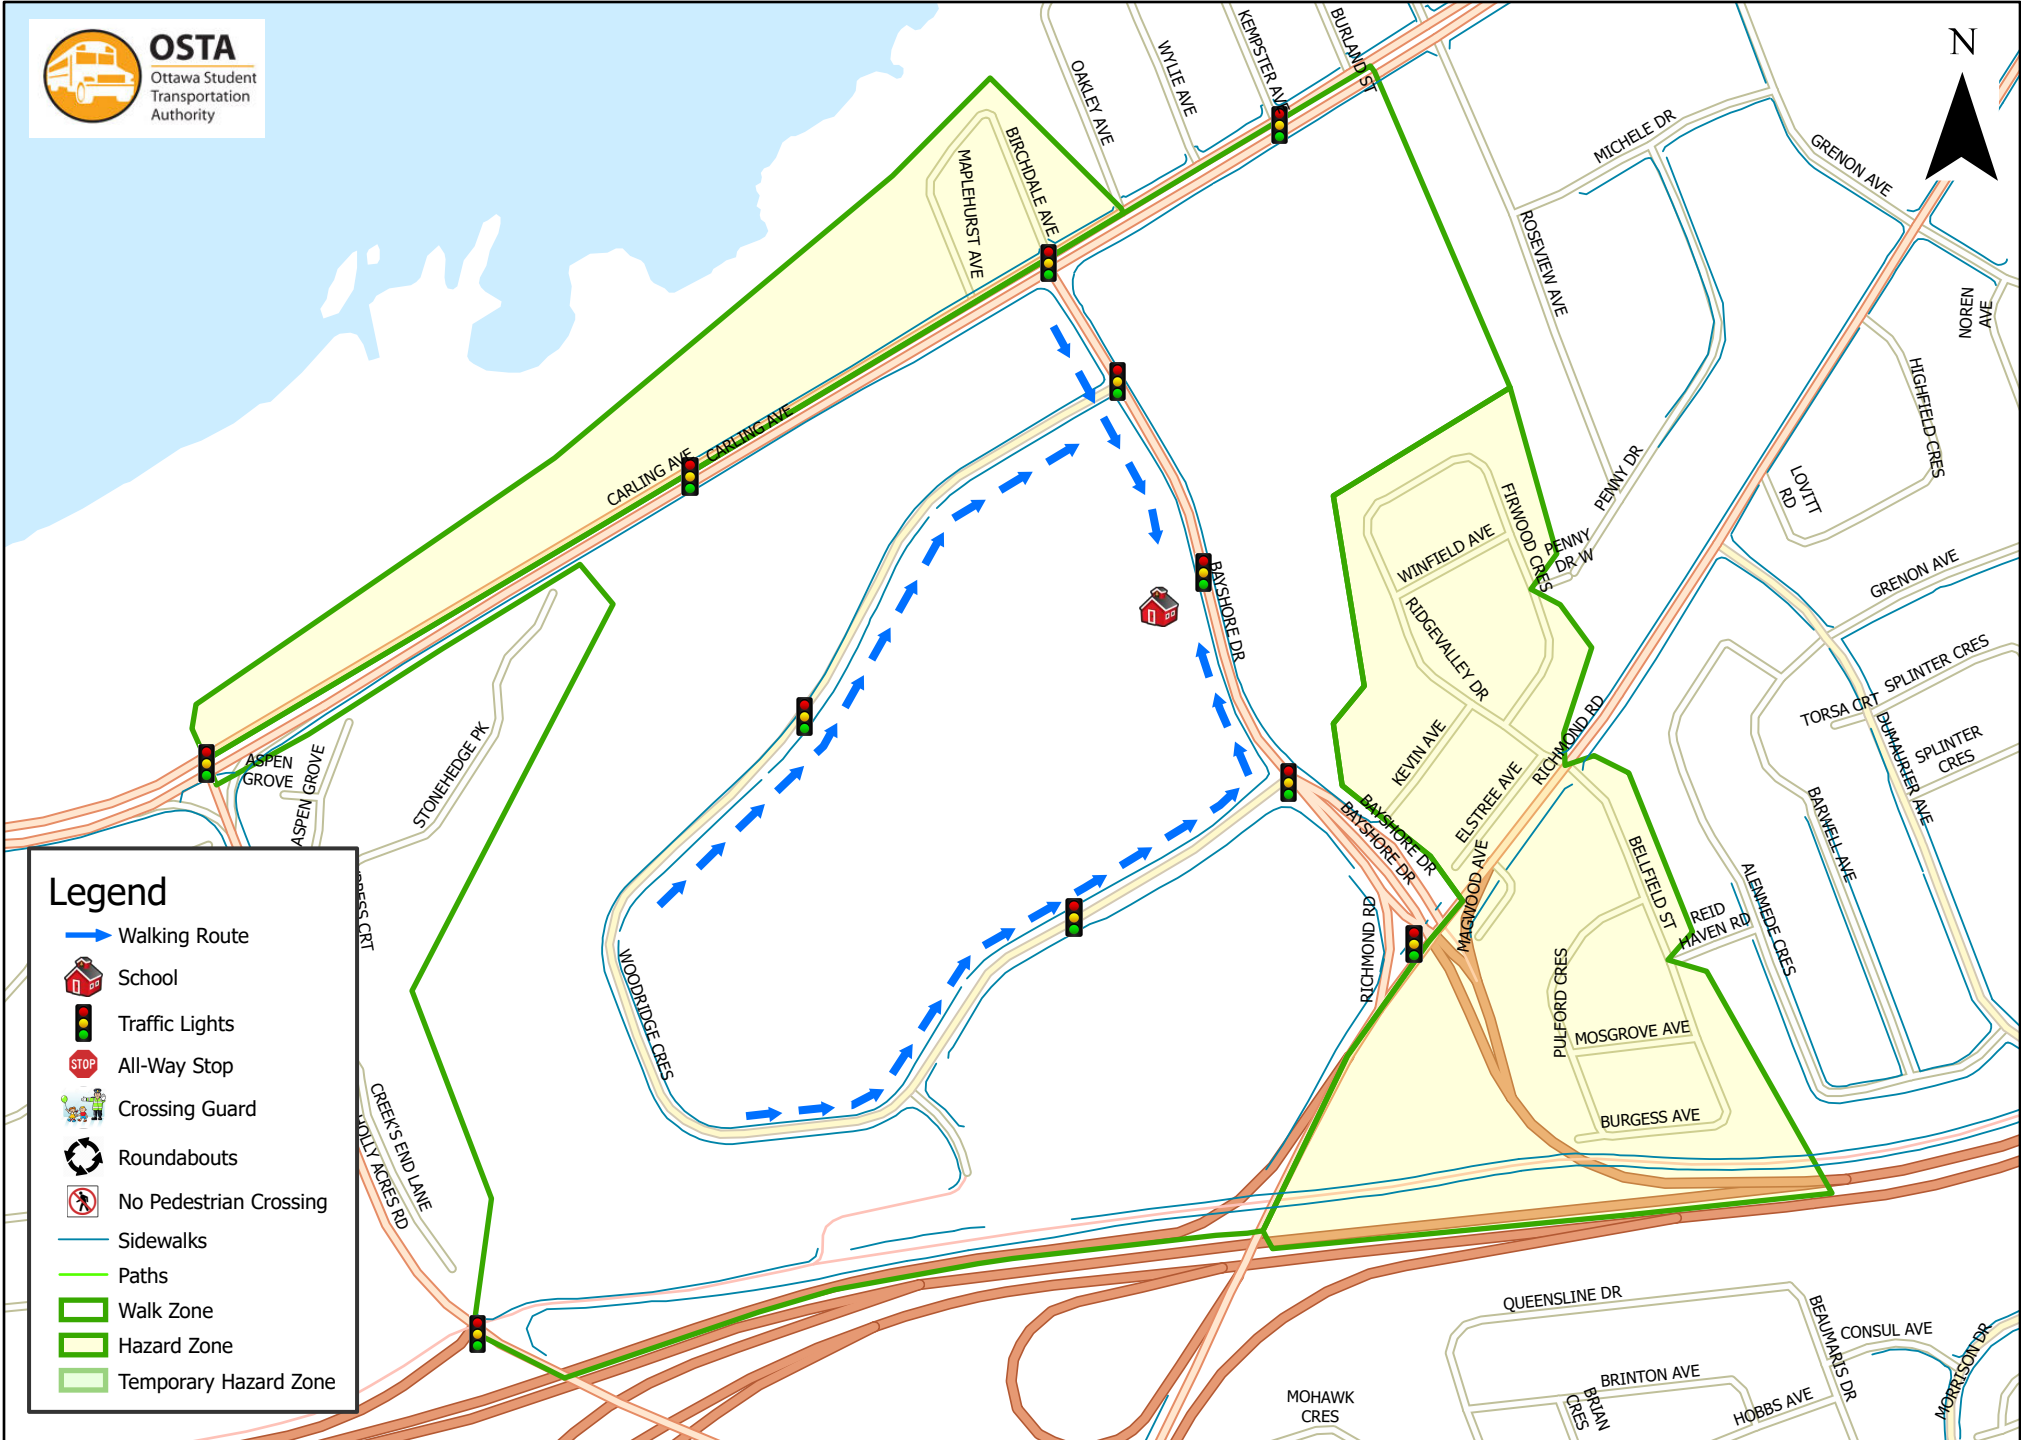

St. Rose of Lima School 1.6 km Walk Zone Grades 1-6

Legend

- Walking Route
- School
- Traffic Lights
- All-Way Stop
- Crossing Guard
- Roundabouts
- No Pedestrian Crossing
- Sidewalks
- Paths
- Walk Zone
- Hazard Zone
- Temporary Hazard Zone

This map is intended for information purposes only. Ottawa Student Transportation Authority assumes no responsibility for people using these routes.