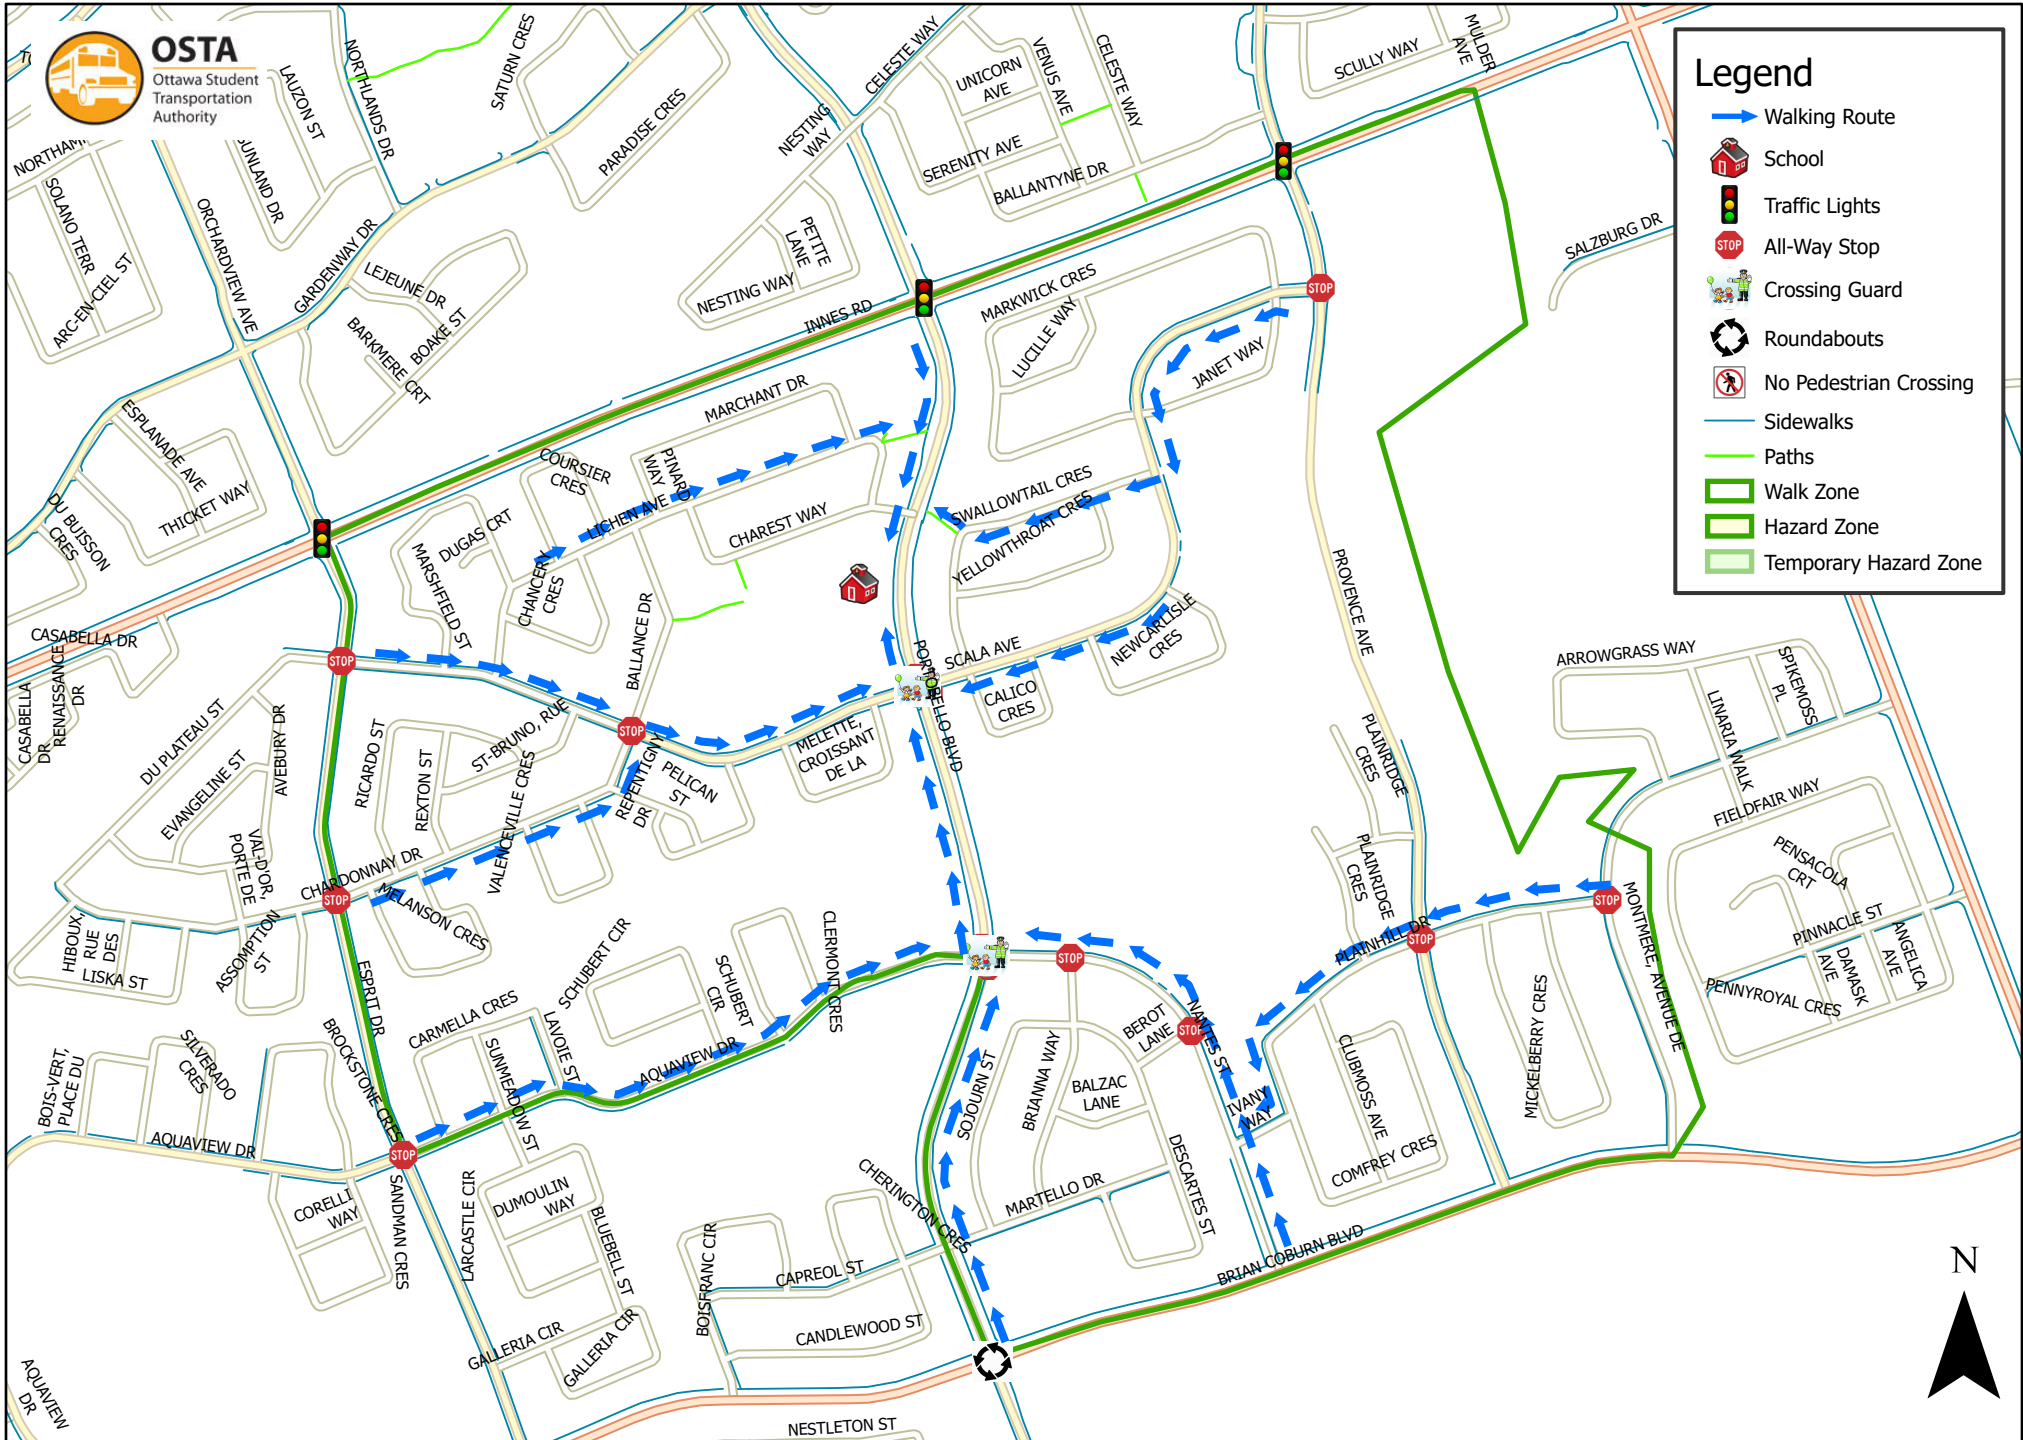

St. Theresa School 1.6 km Walk Zone Grades 1-6

This map is intended for information purposes only. Ottawa Student Transportation Authority assumes no responsibility for people using these routes.