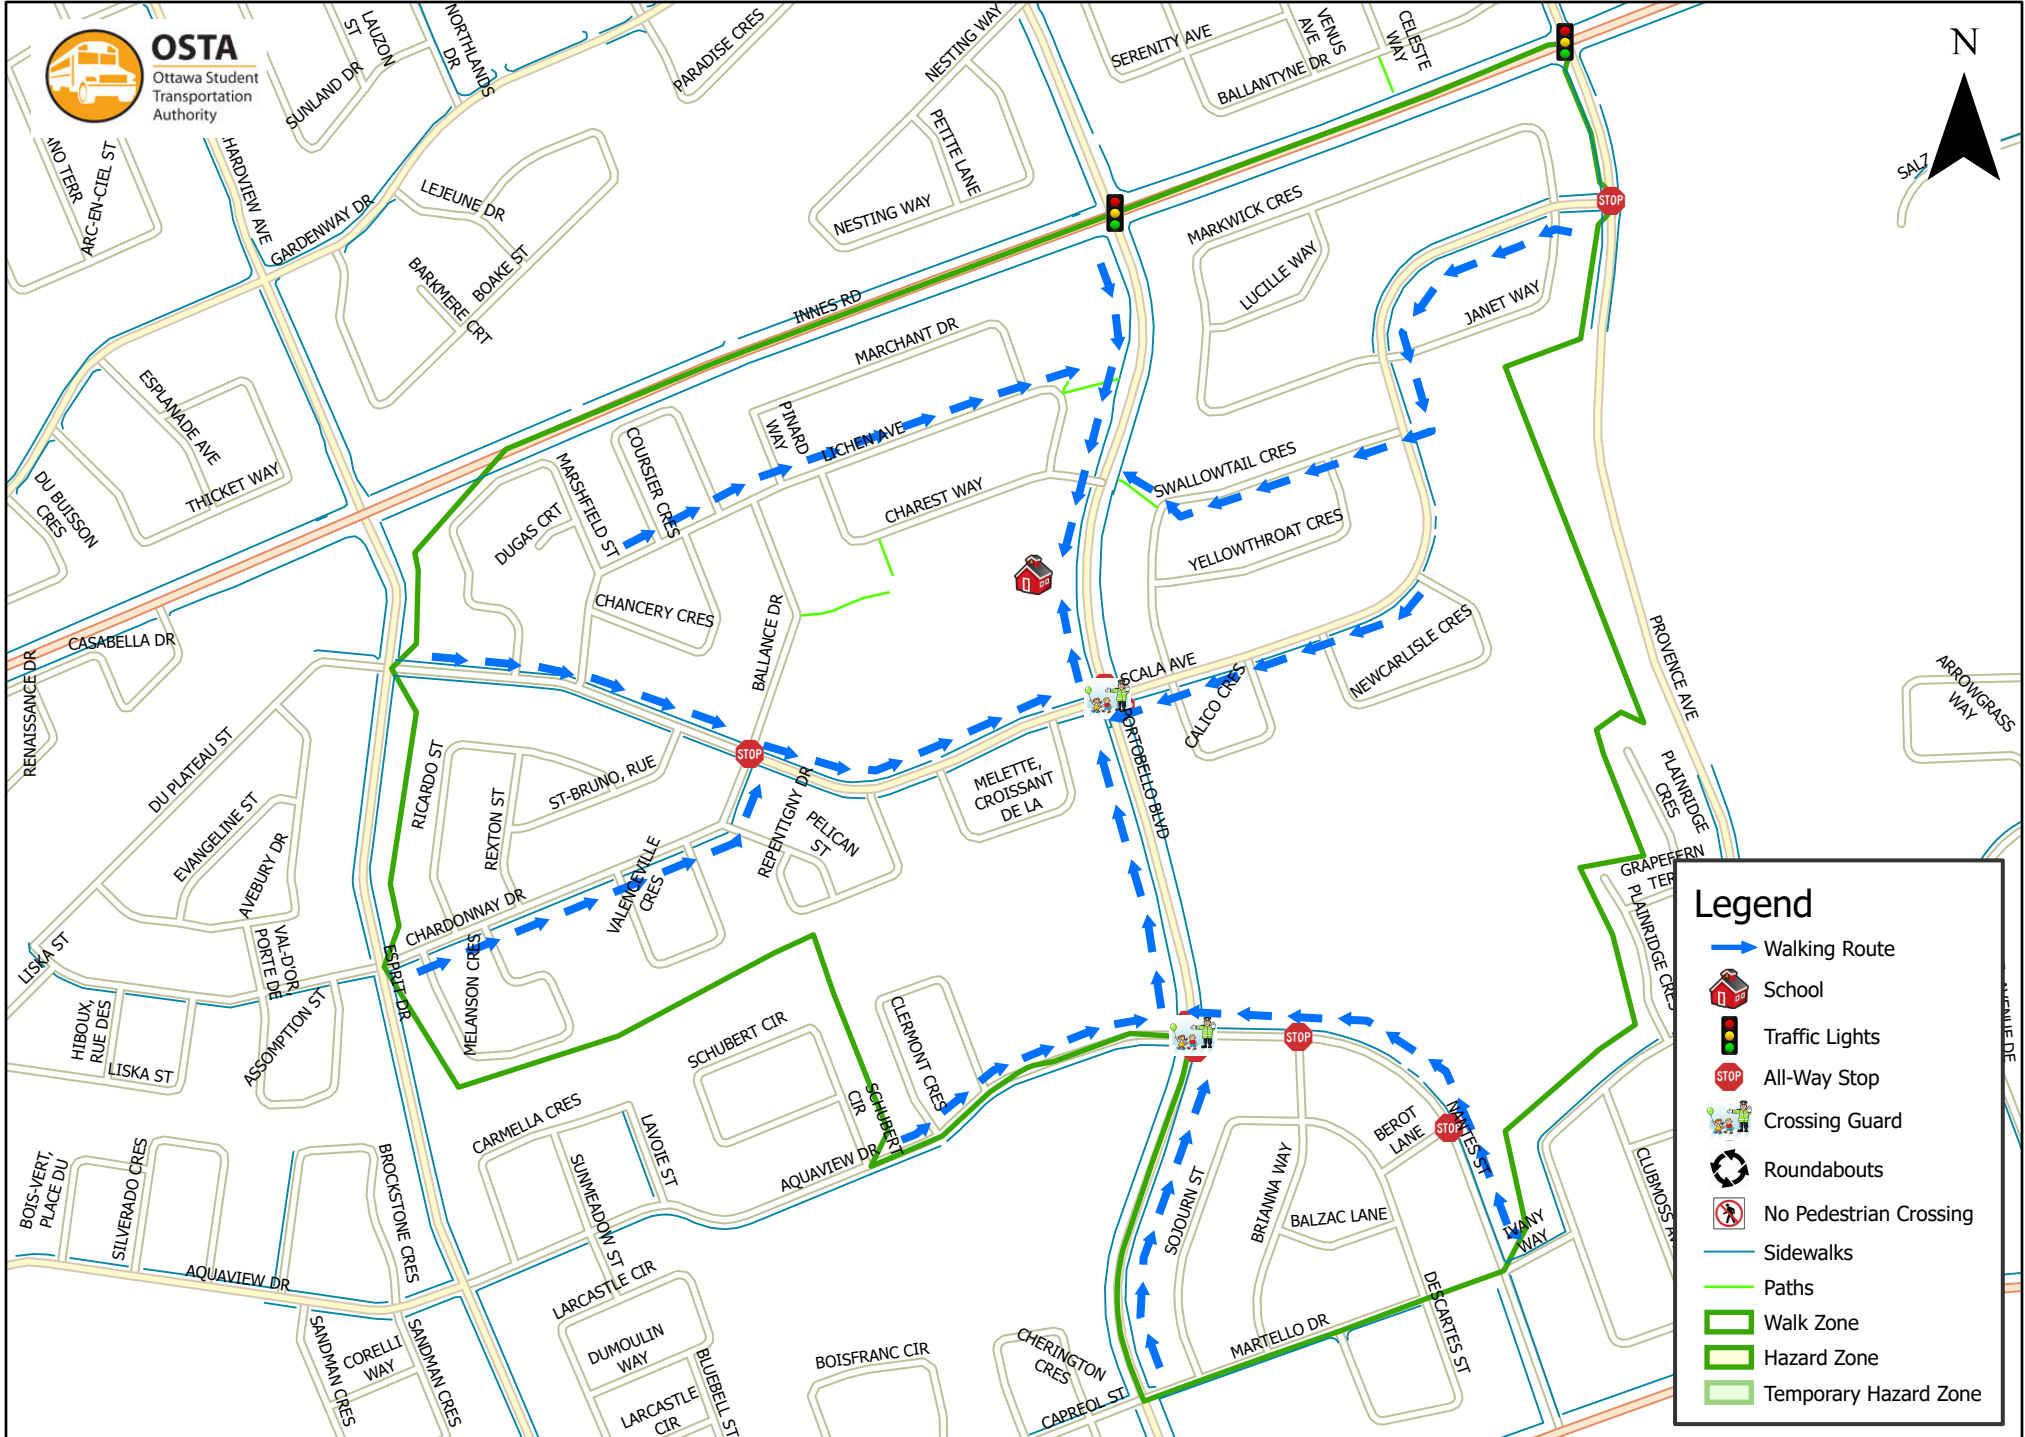

St. Theresa School 800 m Walk Zone Kindergarten

This map is intended for information purposes only. Ottawa Student Transportation Authority assumes no responsibility for people using these routes.