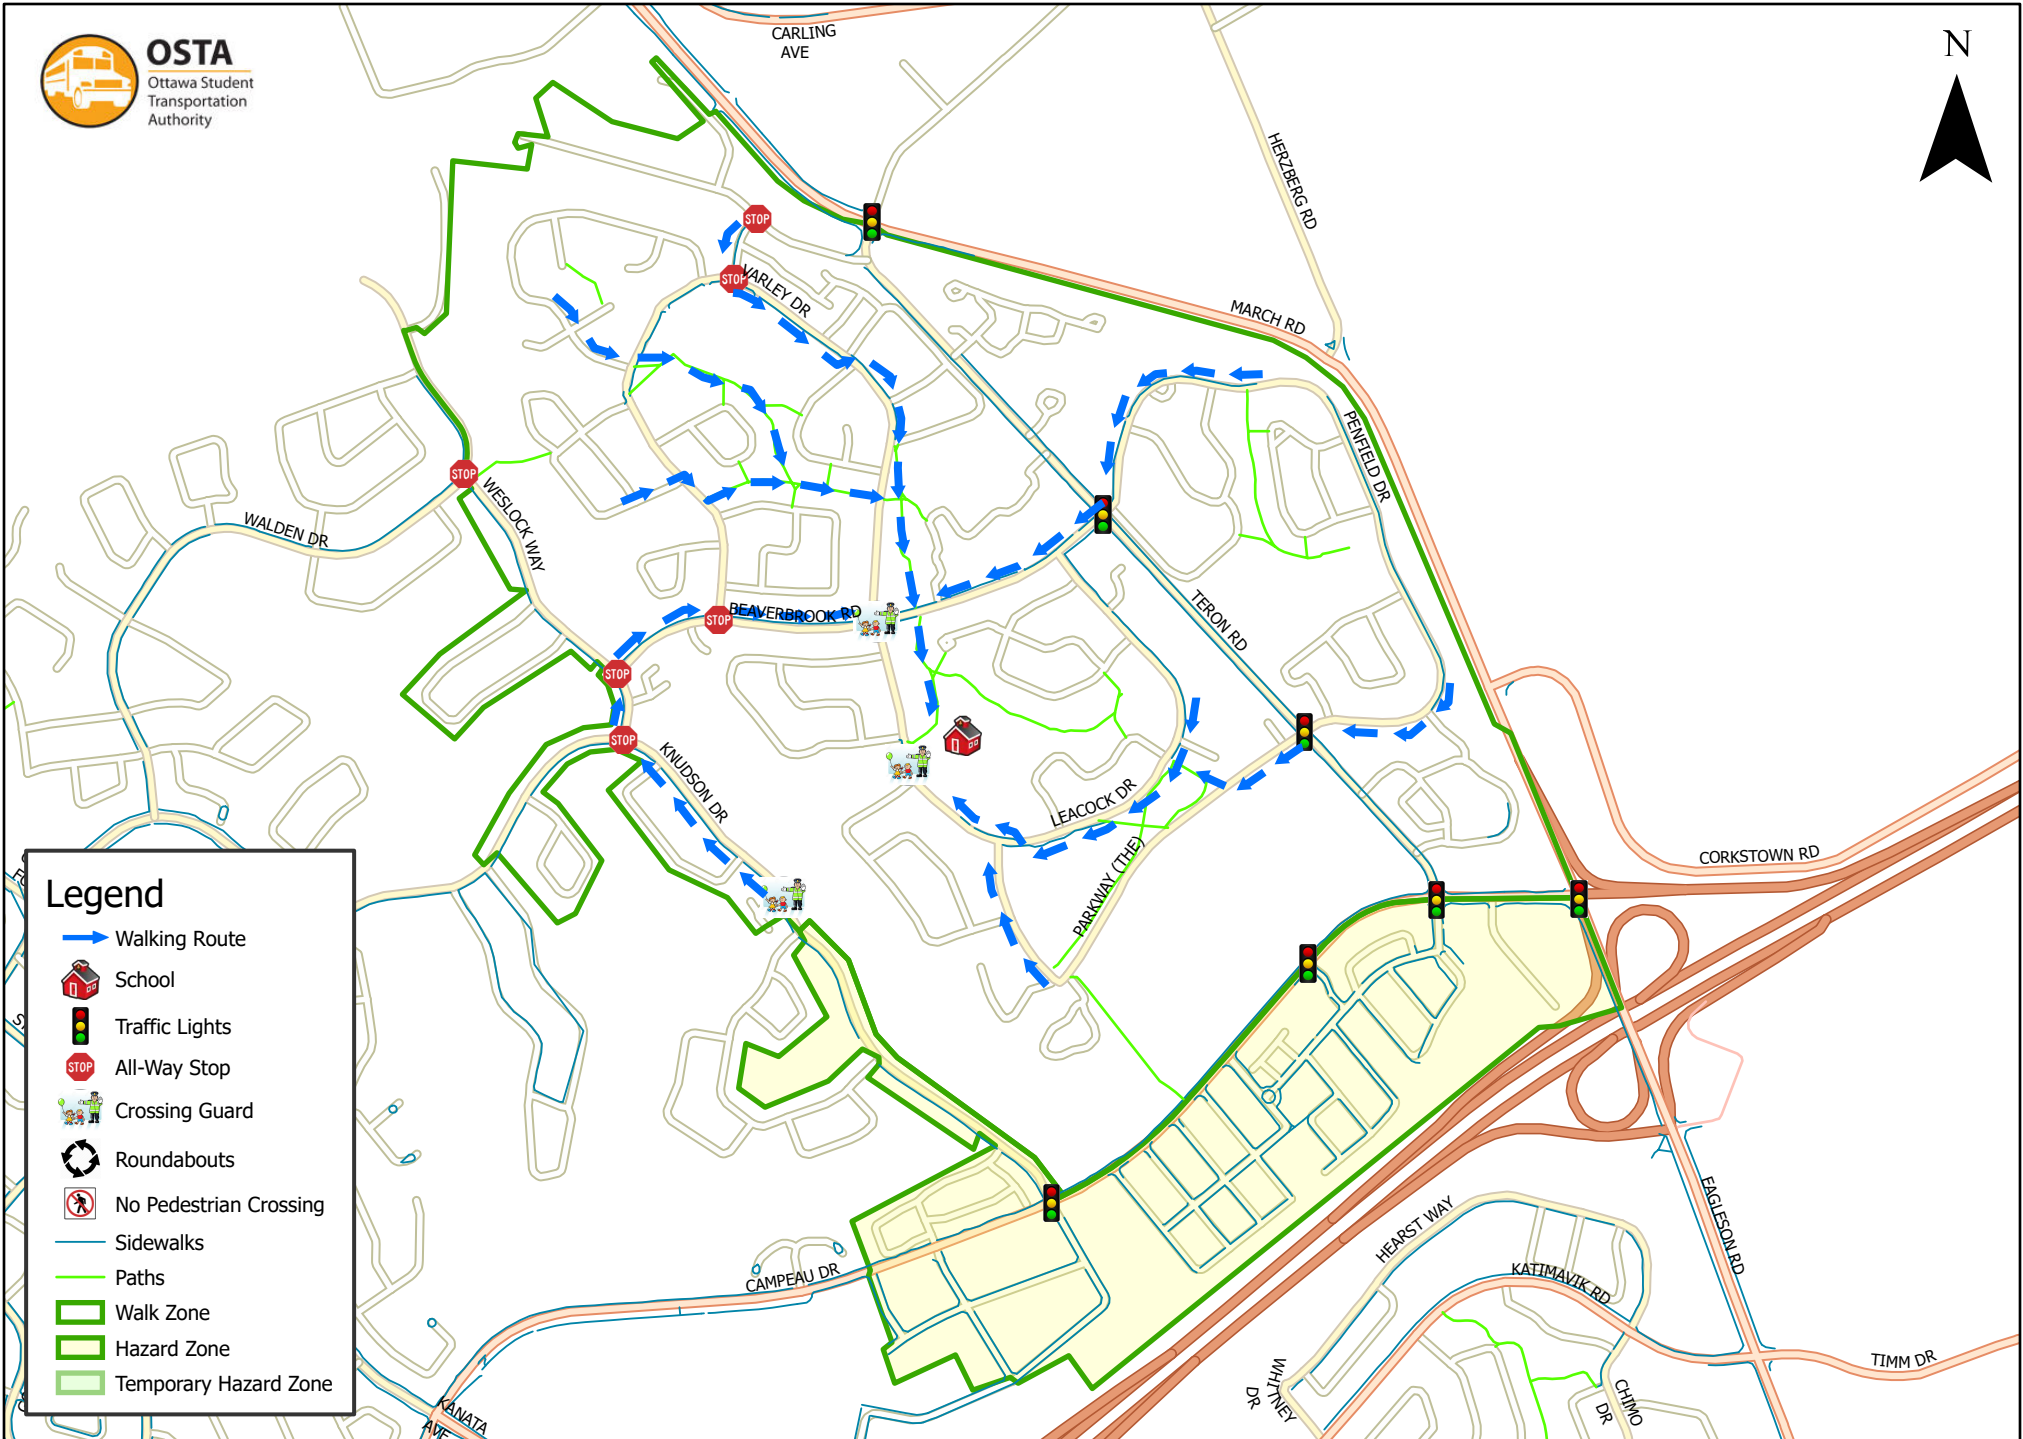

Stephen Leacock Public School 1.6 km Walk Zone Grades 4-6

Legend

- Walking Route
- School
- Traffic Lights
- All-Way Stop
- Crossing Guard
- Roundabouts
- No Pedestrian Crossing
- Sidewalks
- Paths
- Walk Zone
- Hazard Zone
- Temporary Hazard Zone

This map is intended for information purposes only. Ottawa Student Transportation Authority assumes no responsibility for people using these routes.