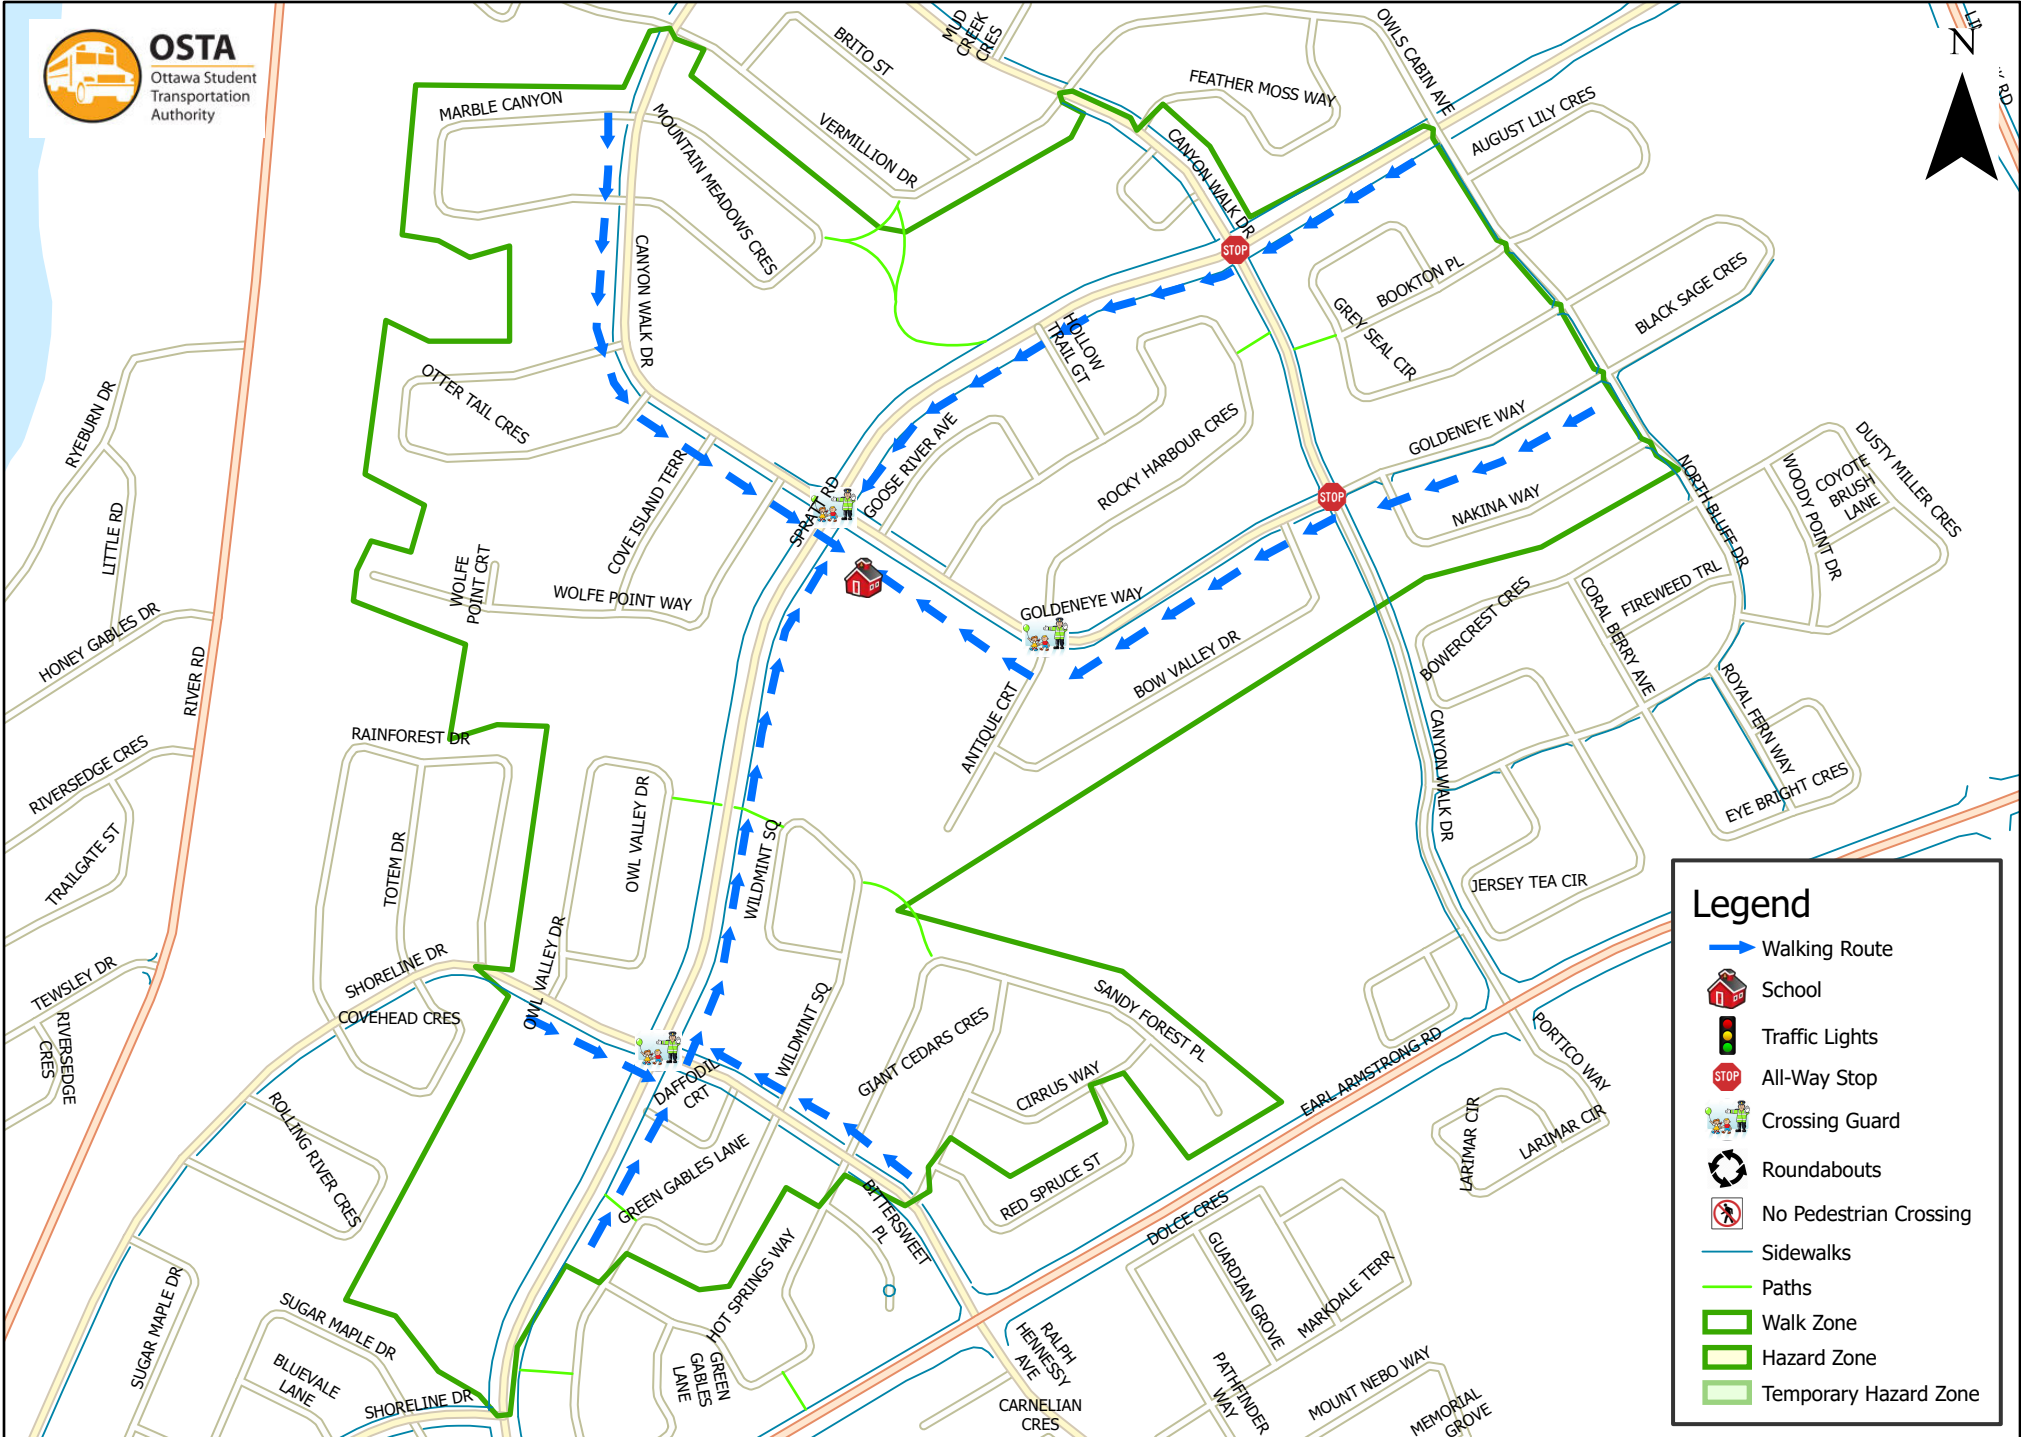

Steve MacLean Public School 800 m Walk Zone Kindergarten

This map is intended for information purposes only. Ottawa Student Transportation Authority assumes no responsibility for people using these routes.