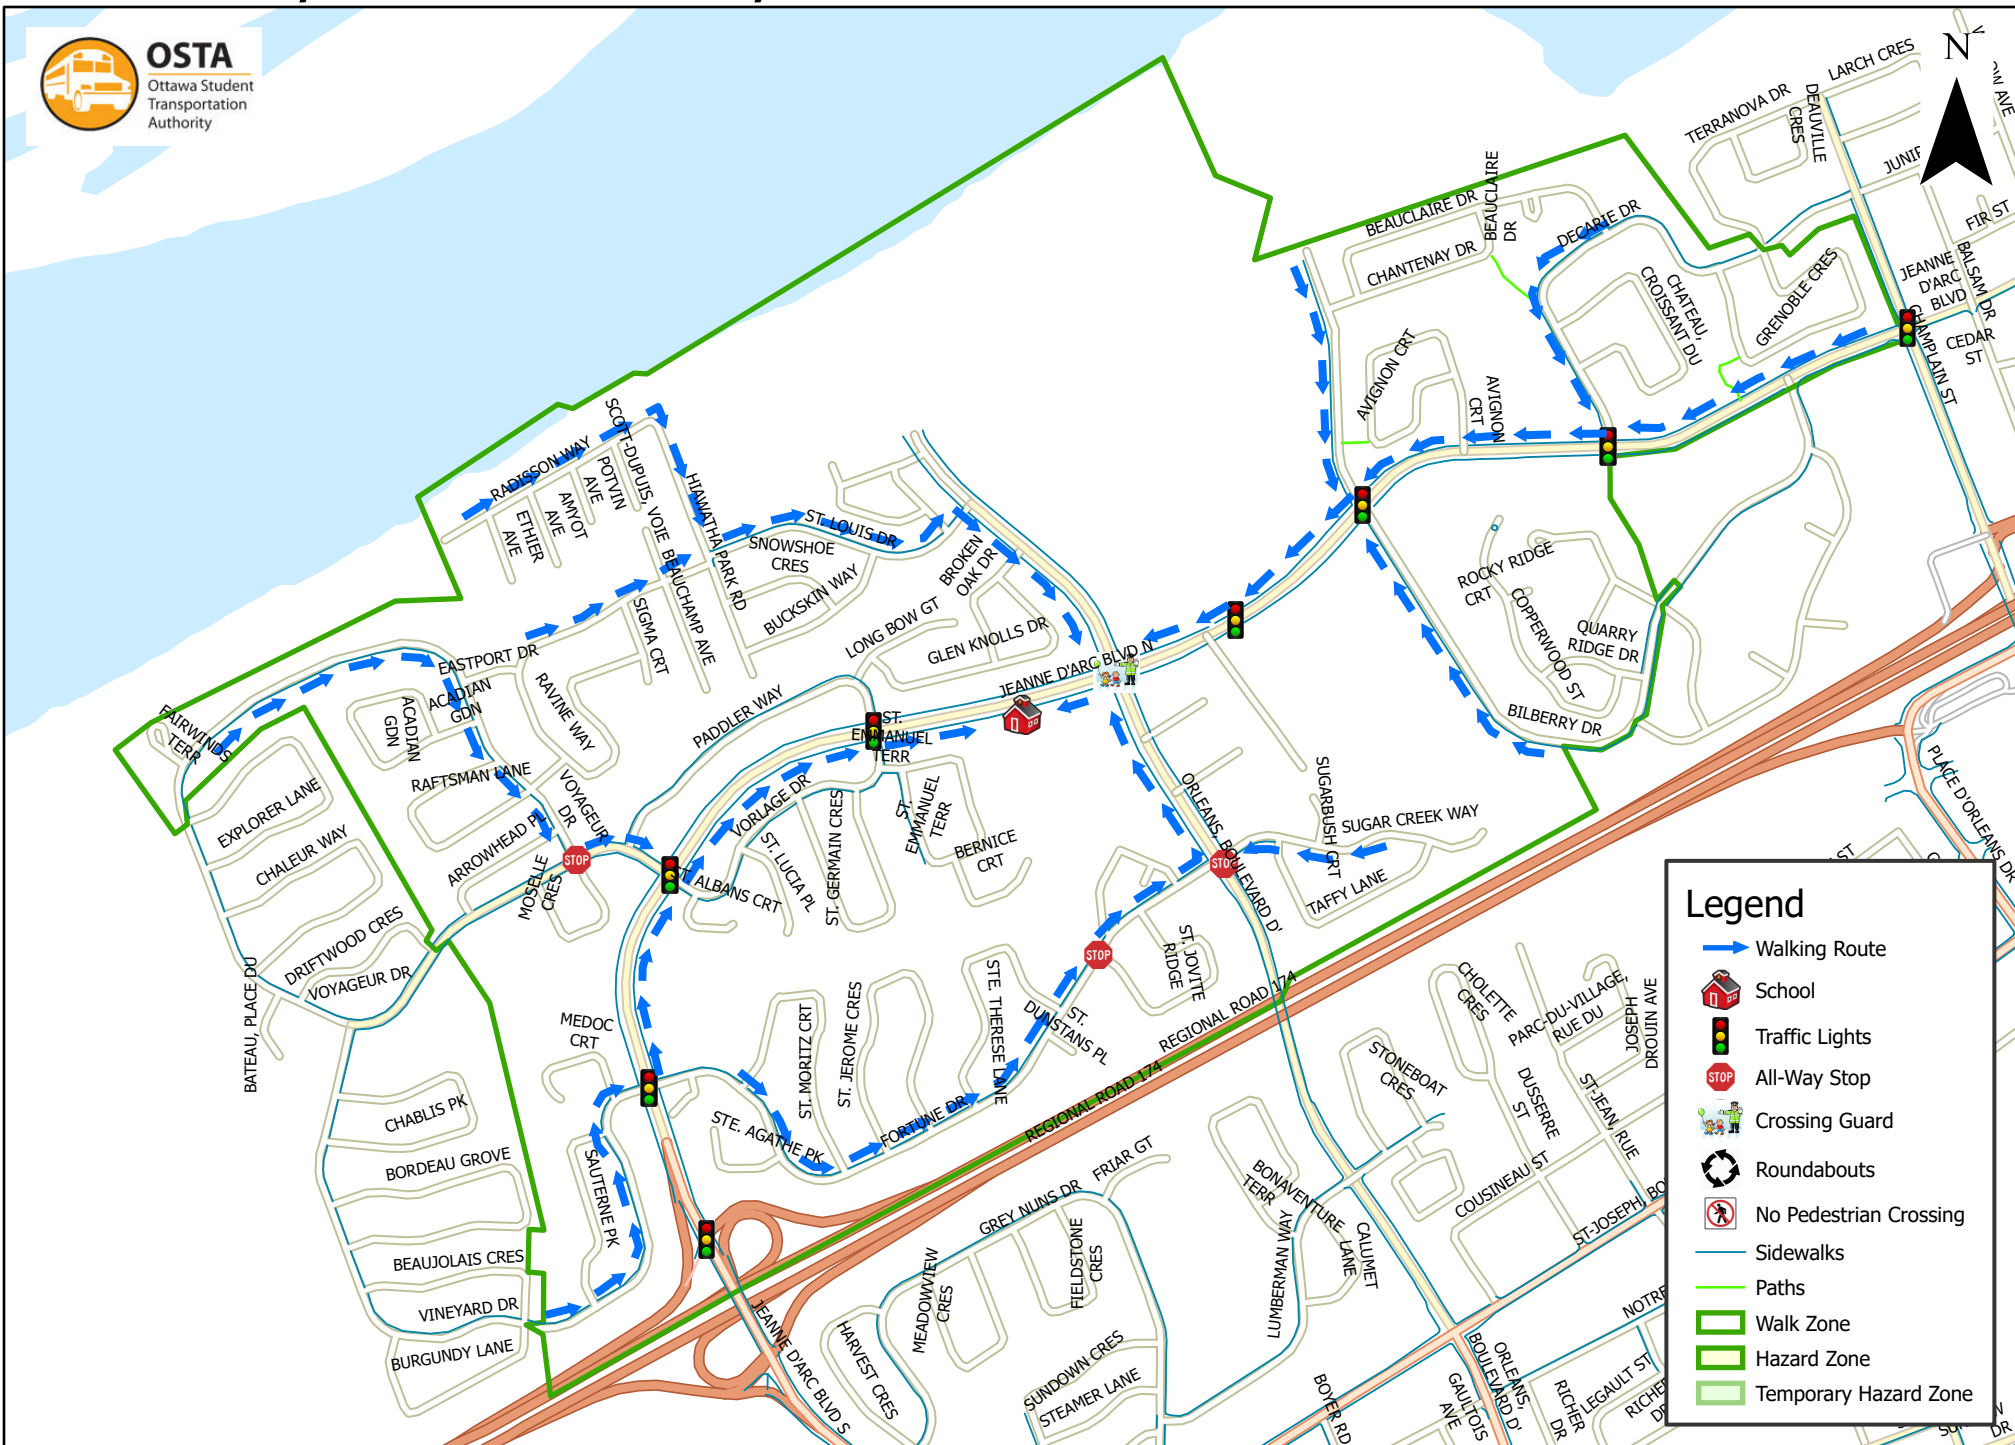

Terry Fox Elementary School 1.6 km Walk Zone Grades 1-6

Legend

- Walking Route
- School
- Traffic Lights
- All-Way Stop
- Crossing Guard
- Roundabouts
- No Pedestrian Crossing
- Sidewalks
- Paths
- Walk Zone
- Hazard Zone
- Temporary Hazard Zone

This map is intended for information purposes only. Ottawa Student Transportation Authority assumes no responsibility for people using these routes.