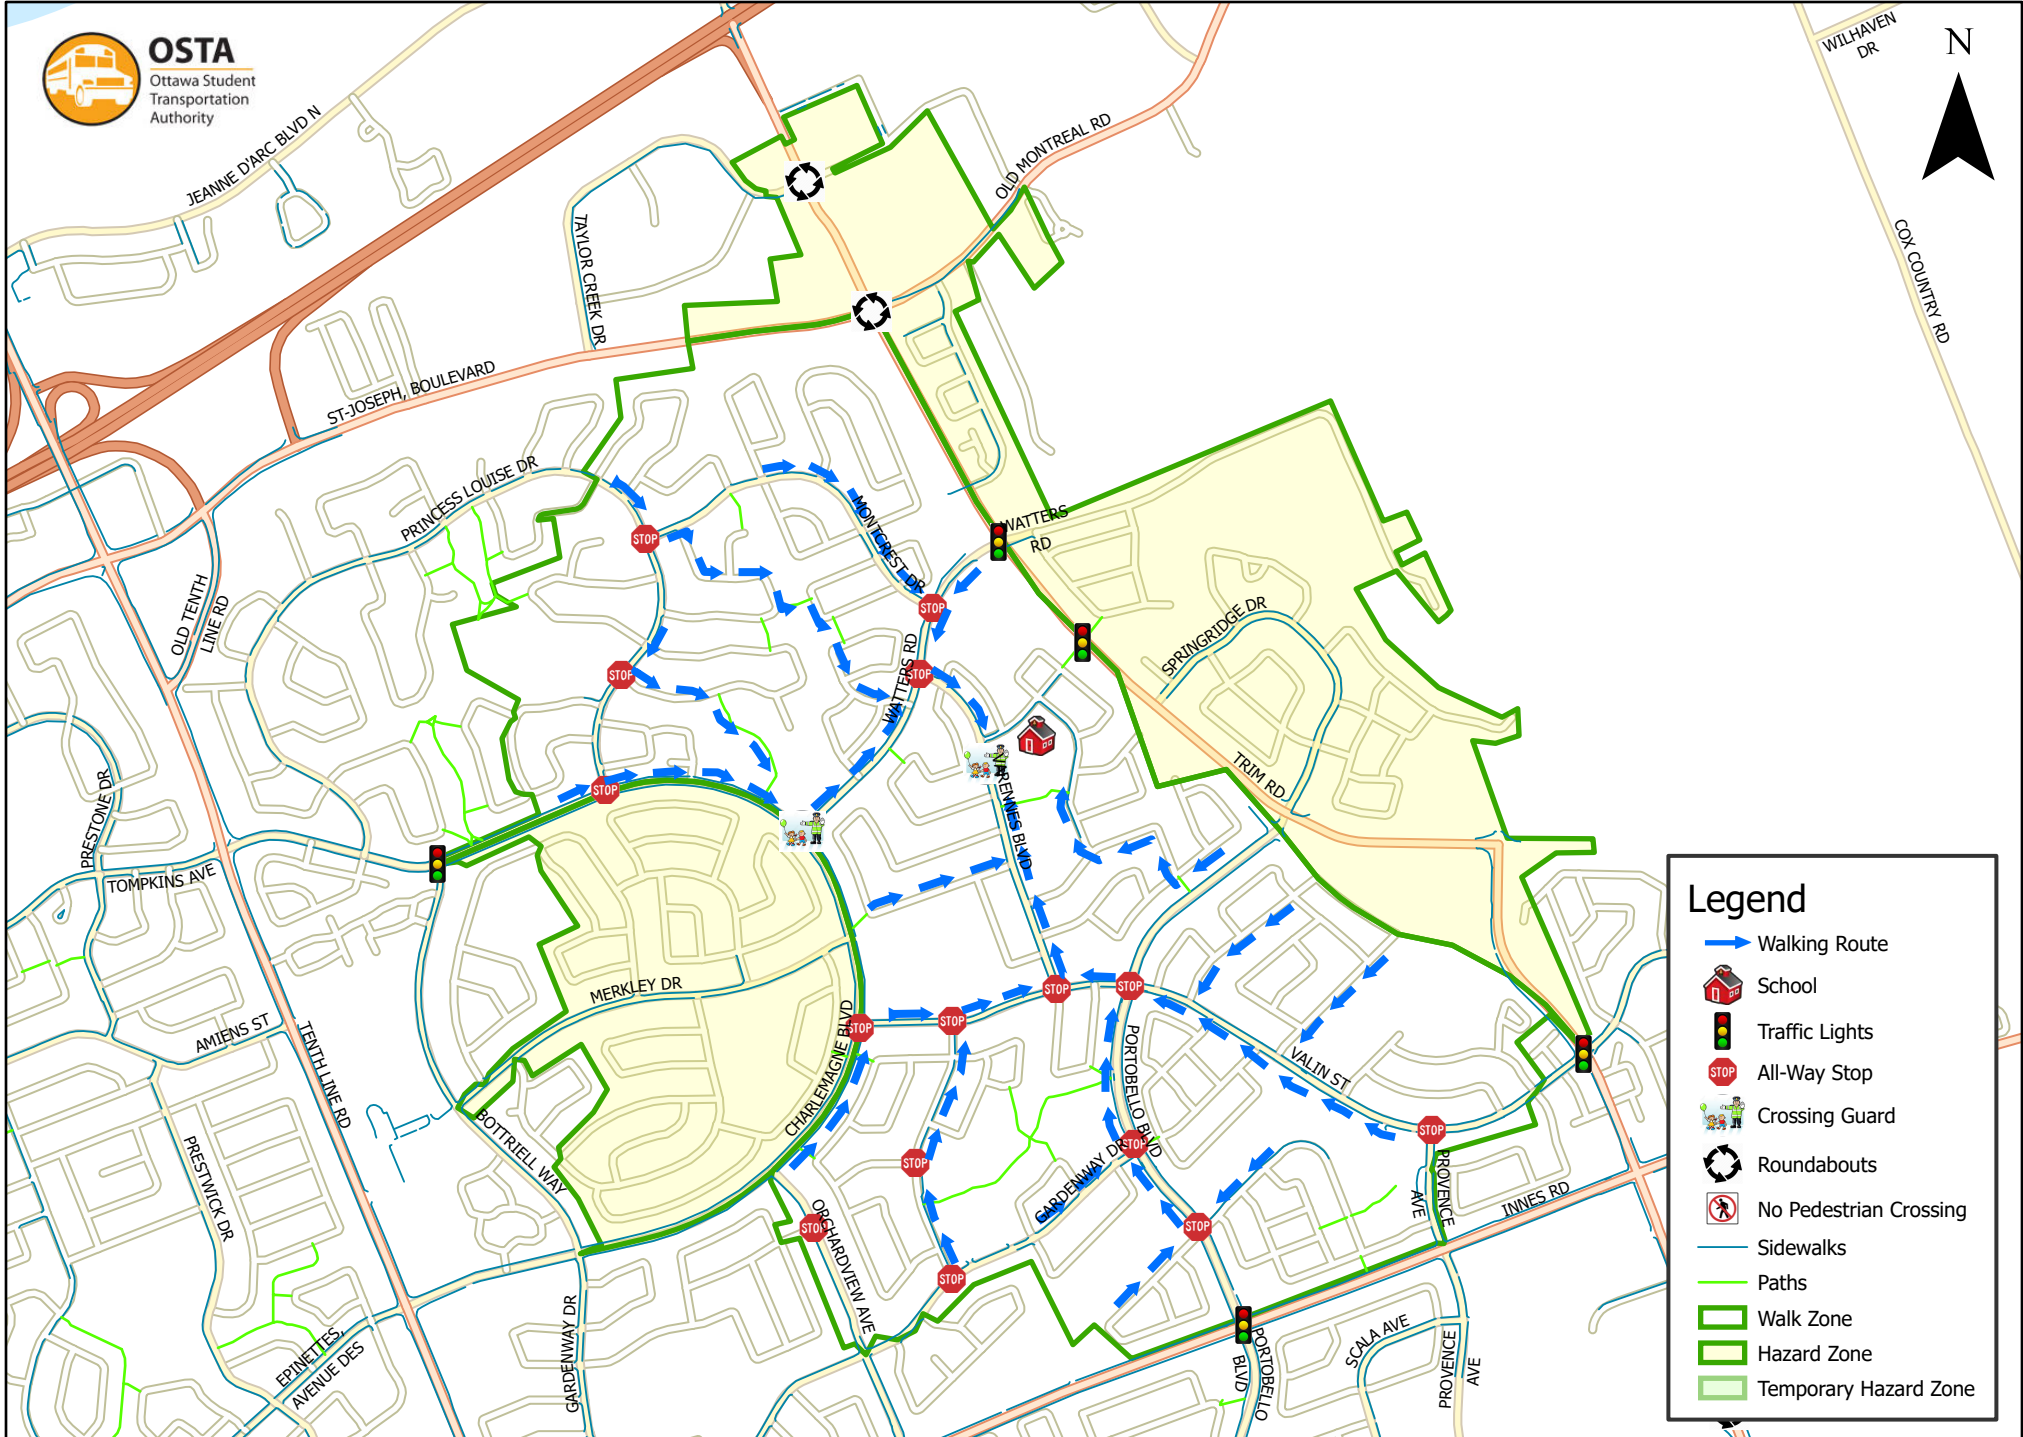

Trillium Elementary School 1.6 km Walk Zone Grades 1-6

Legend

- Walking Route
- School
- Traffic Lights
- All-Way Stop
- Crossing Guard
- Roundabouts
- No Pedestrian Crossing
- Sidewalks
- Paths
- Walk Zone
- Hazard Zone
- Temporary Hazard Zone

This map is intended for information purposes only. Ottawa Student Transportation Authority assumes no responsibility for people using these routes.