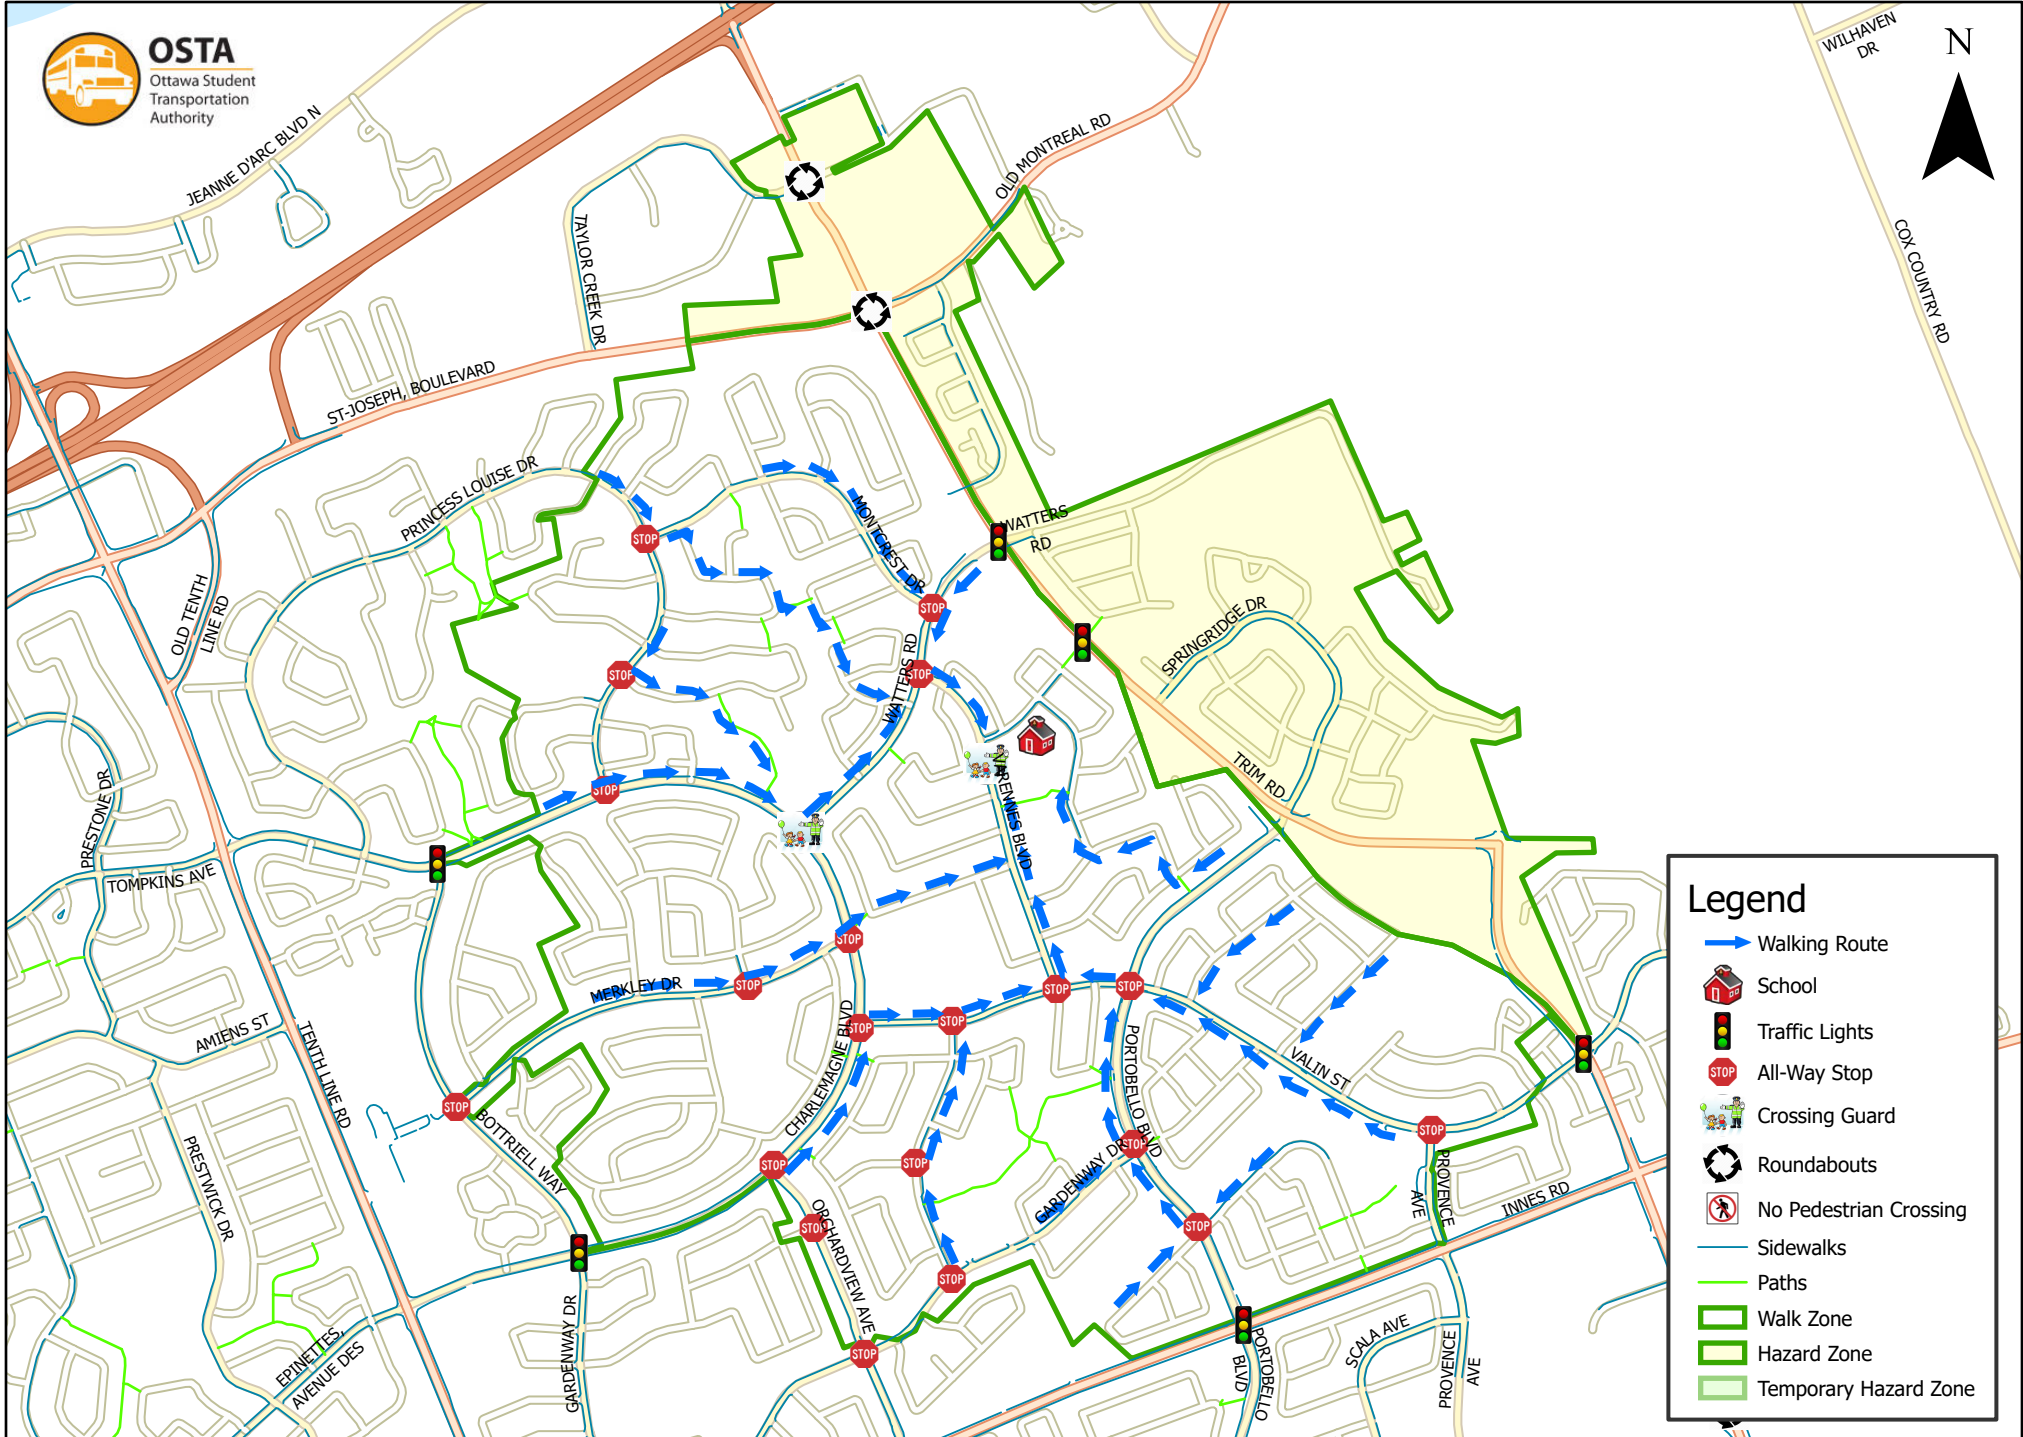

# Trillium Elementary School 1.6 km Walk Zone Grades 7-8

This map is intended for information purposes only. Ottawa Student Transportation Authority assumes no responsibility for people using these routes.