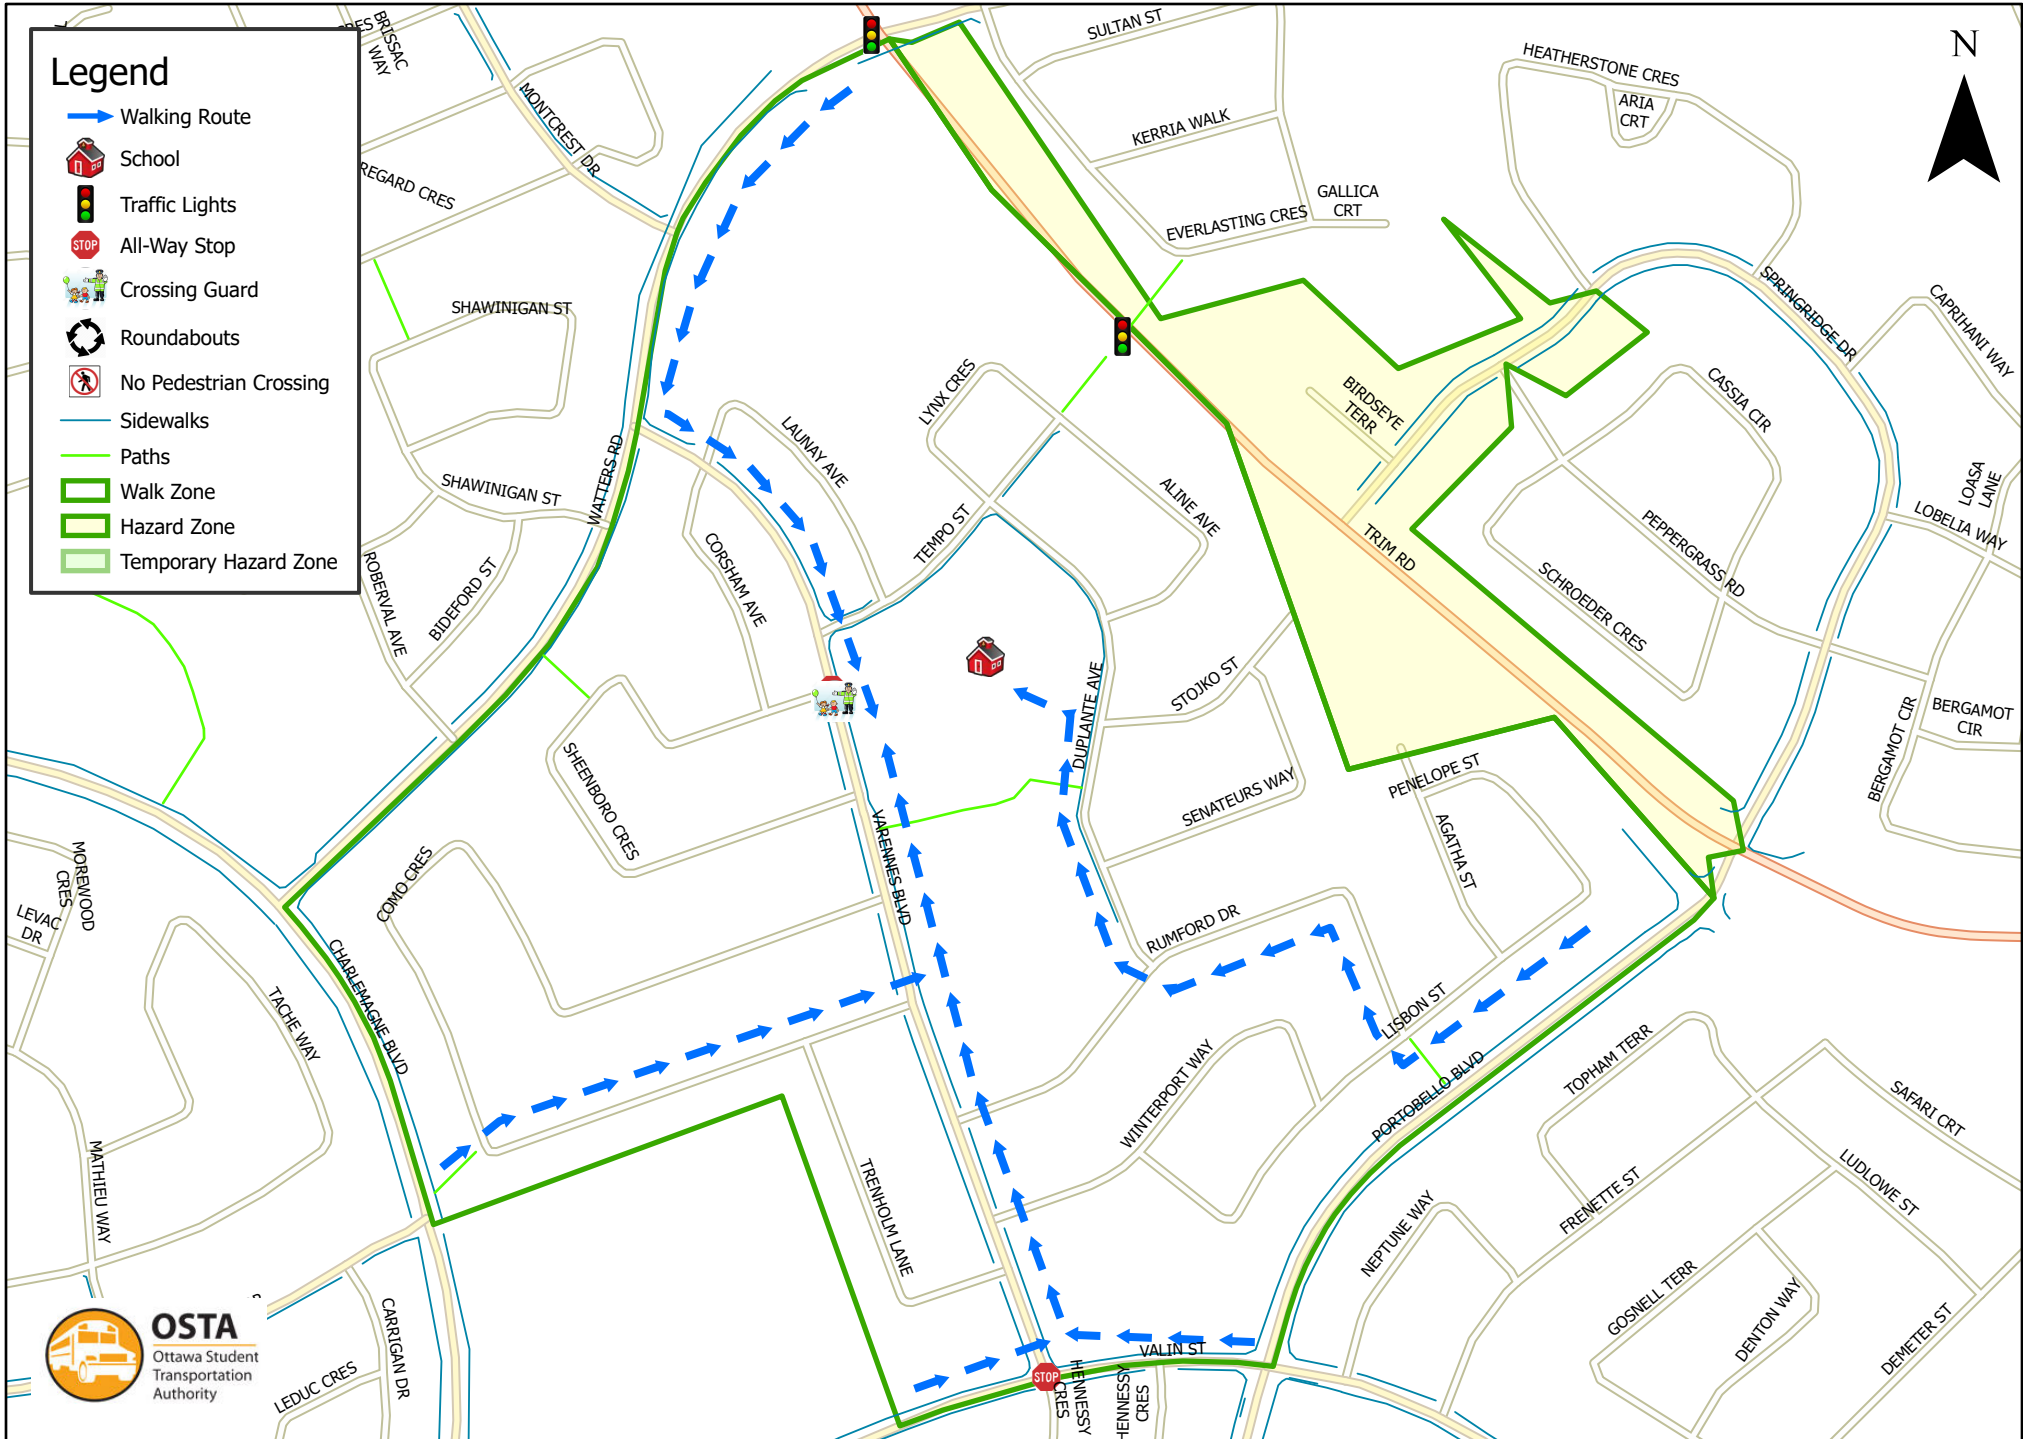

# Trillium Elementary School 800 m Walk Zone Kindergarten

This map is intended for information purposes only. Ottawa Student Transportation Authority assumes no responsibility for people using these routes.