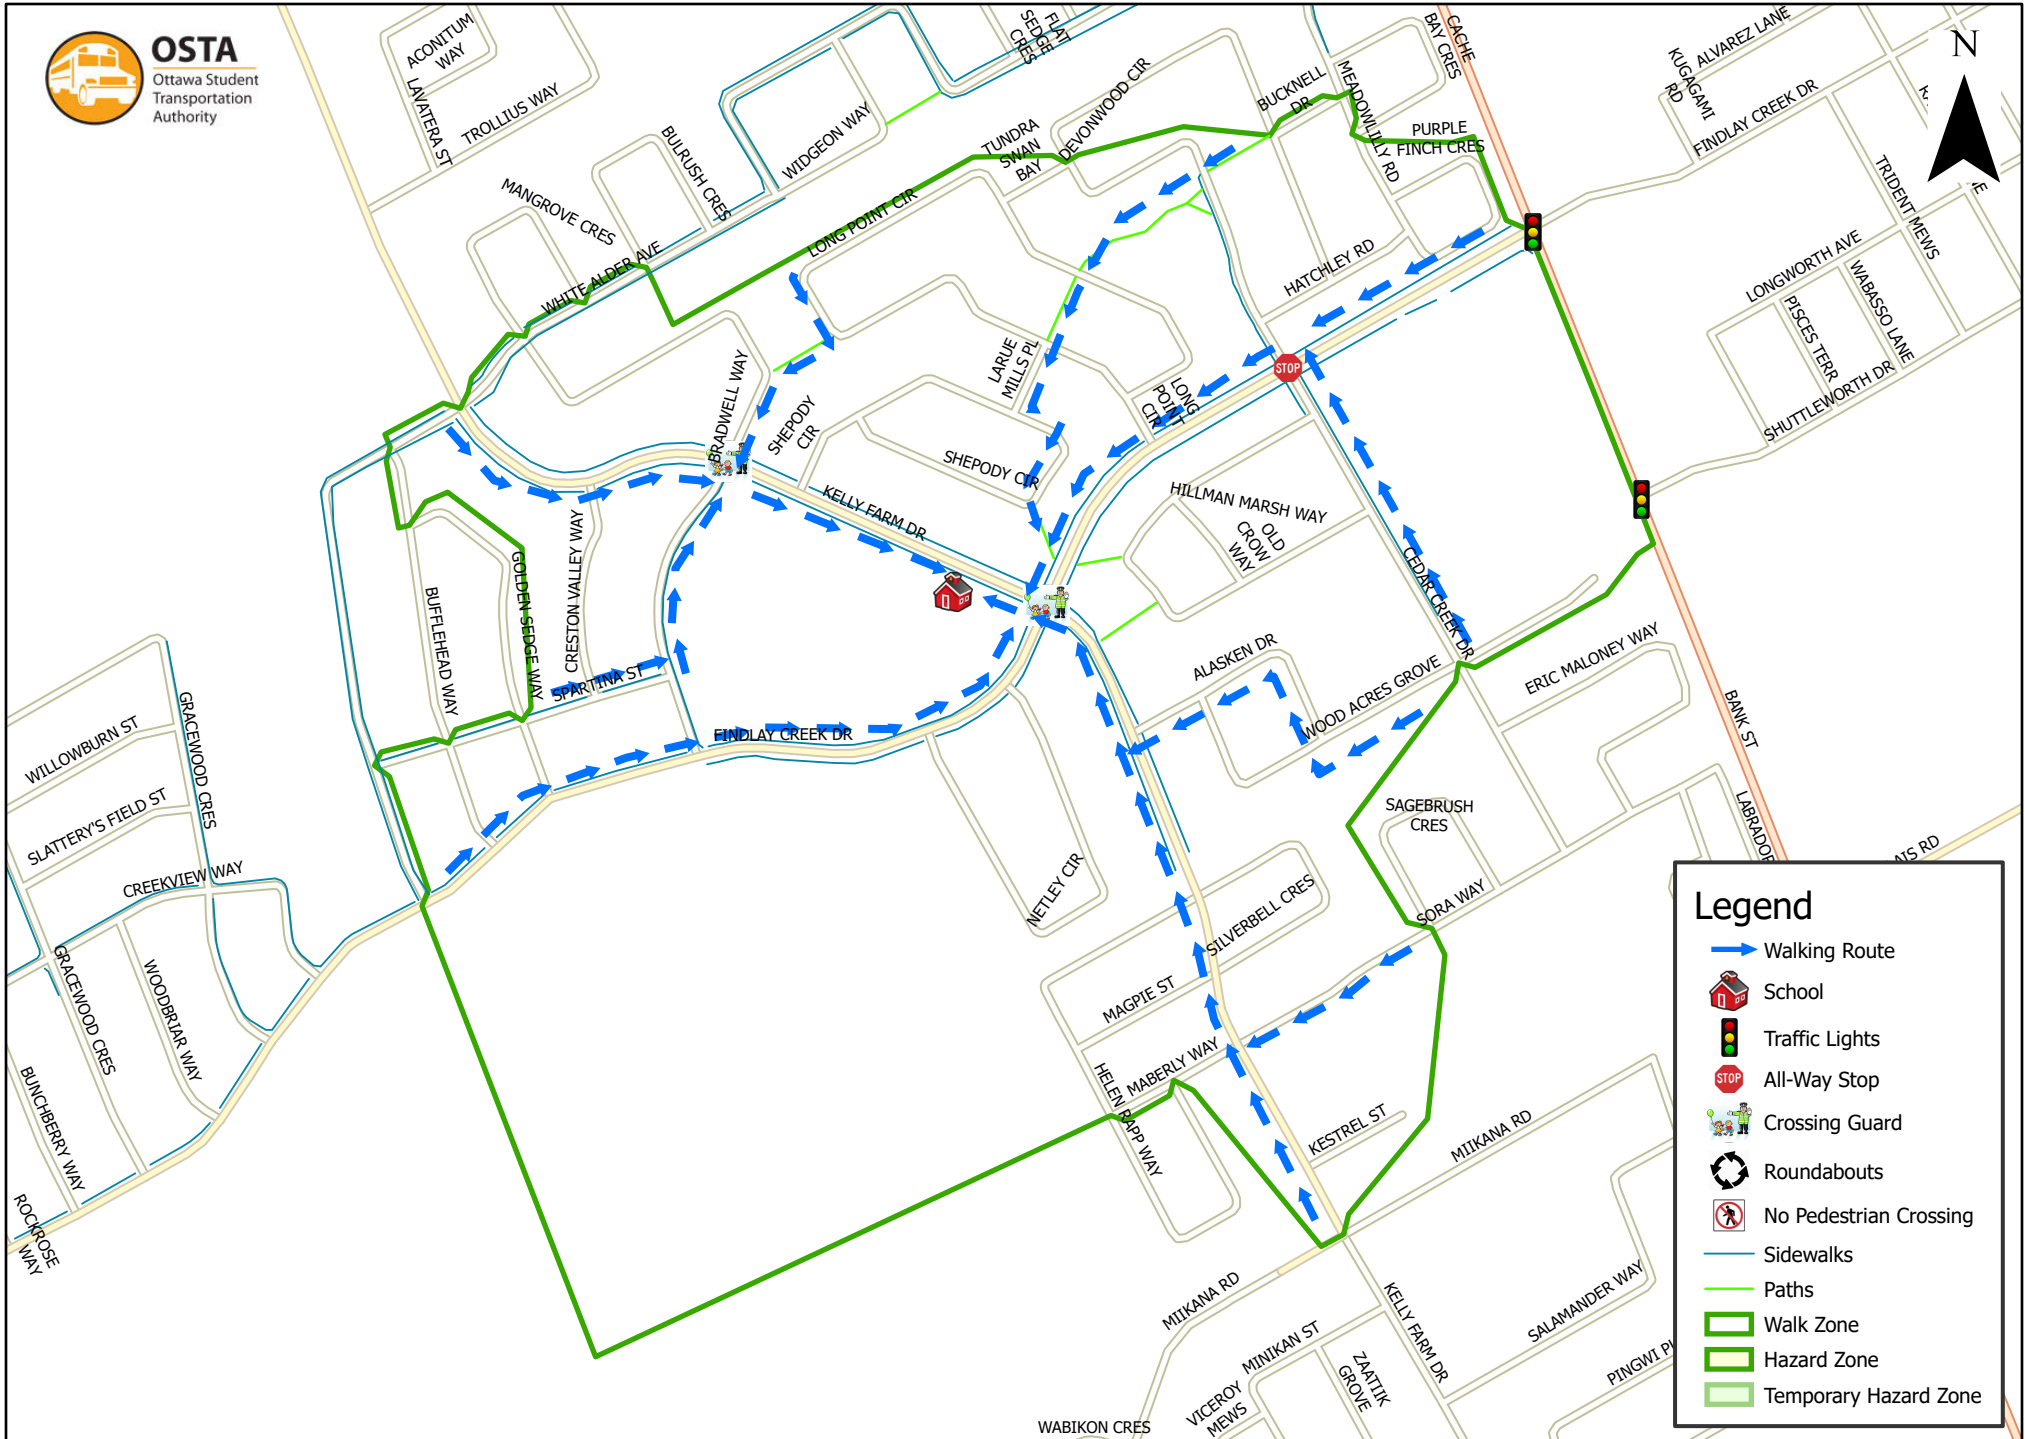

Vimy Ridge Public School 800 m Walk Zone Kindergarten

Legend

- Walking Route
- School
- Traffic Lights
- All-Way Stop
- Crossing Guard
- Roundabouts
- No Pedestrian Crossing
- Sidewalks
- Paths
- Walk Zone
- Hazard Zone
- Temporary Hazard Zone

This map is intended for information purposes only. Ottawa Student Transportation Authority assumes no responsibility for people using these routes.