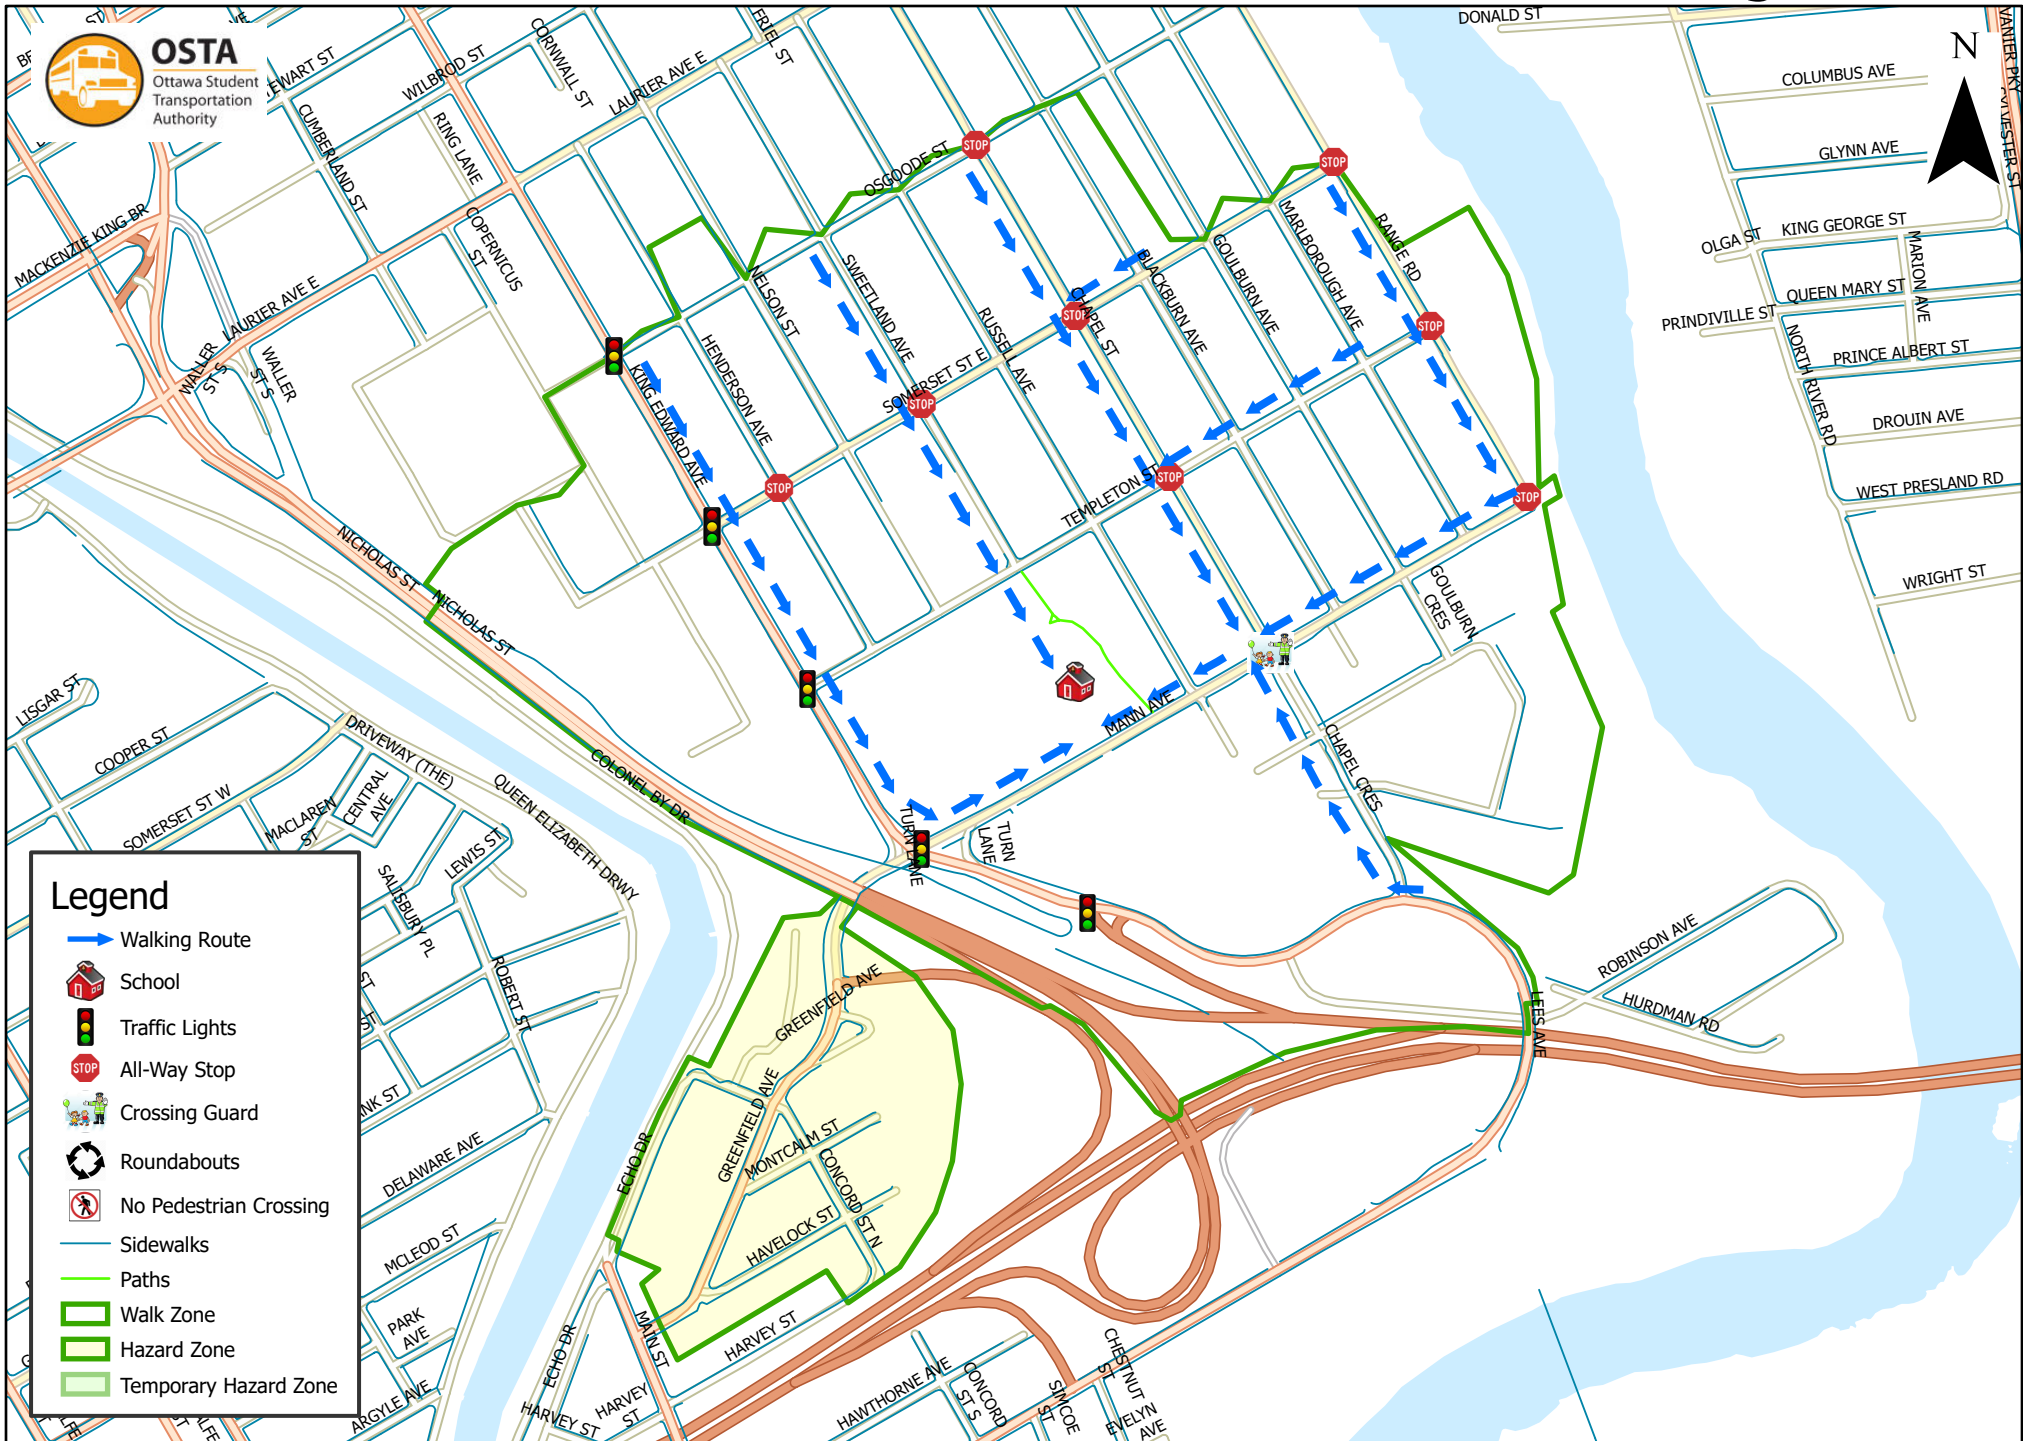

Viscount Alexander Public School 800 m Walk Zone Kindergarten

This map is intended for information purposes only. Ottawa Student Transportation Authority assumes no responsibility for people using these routes.