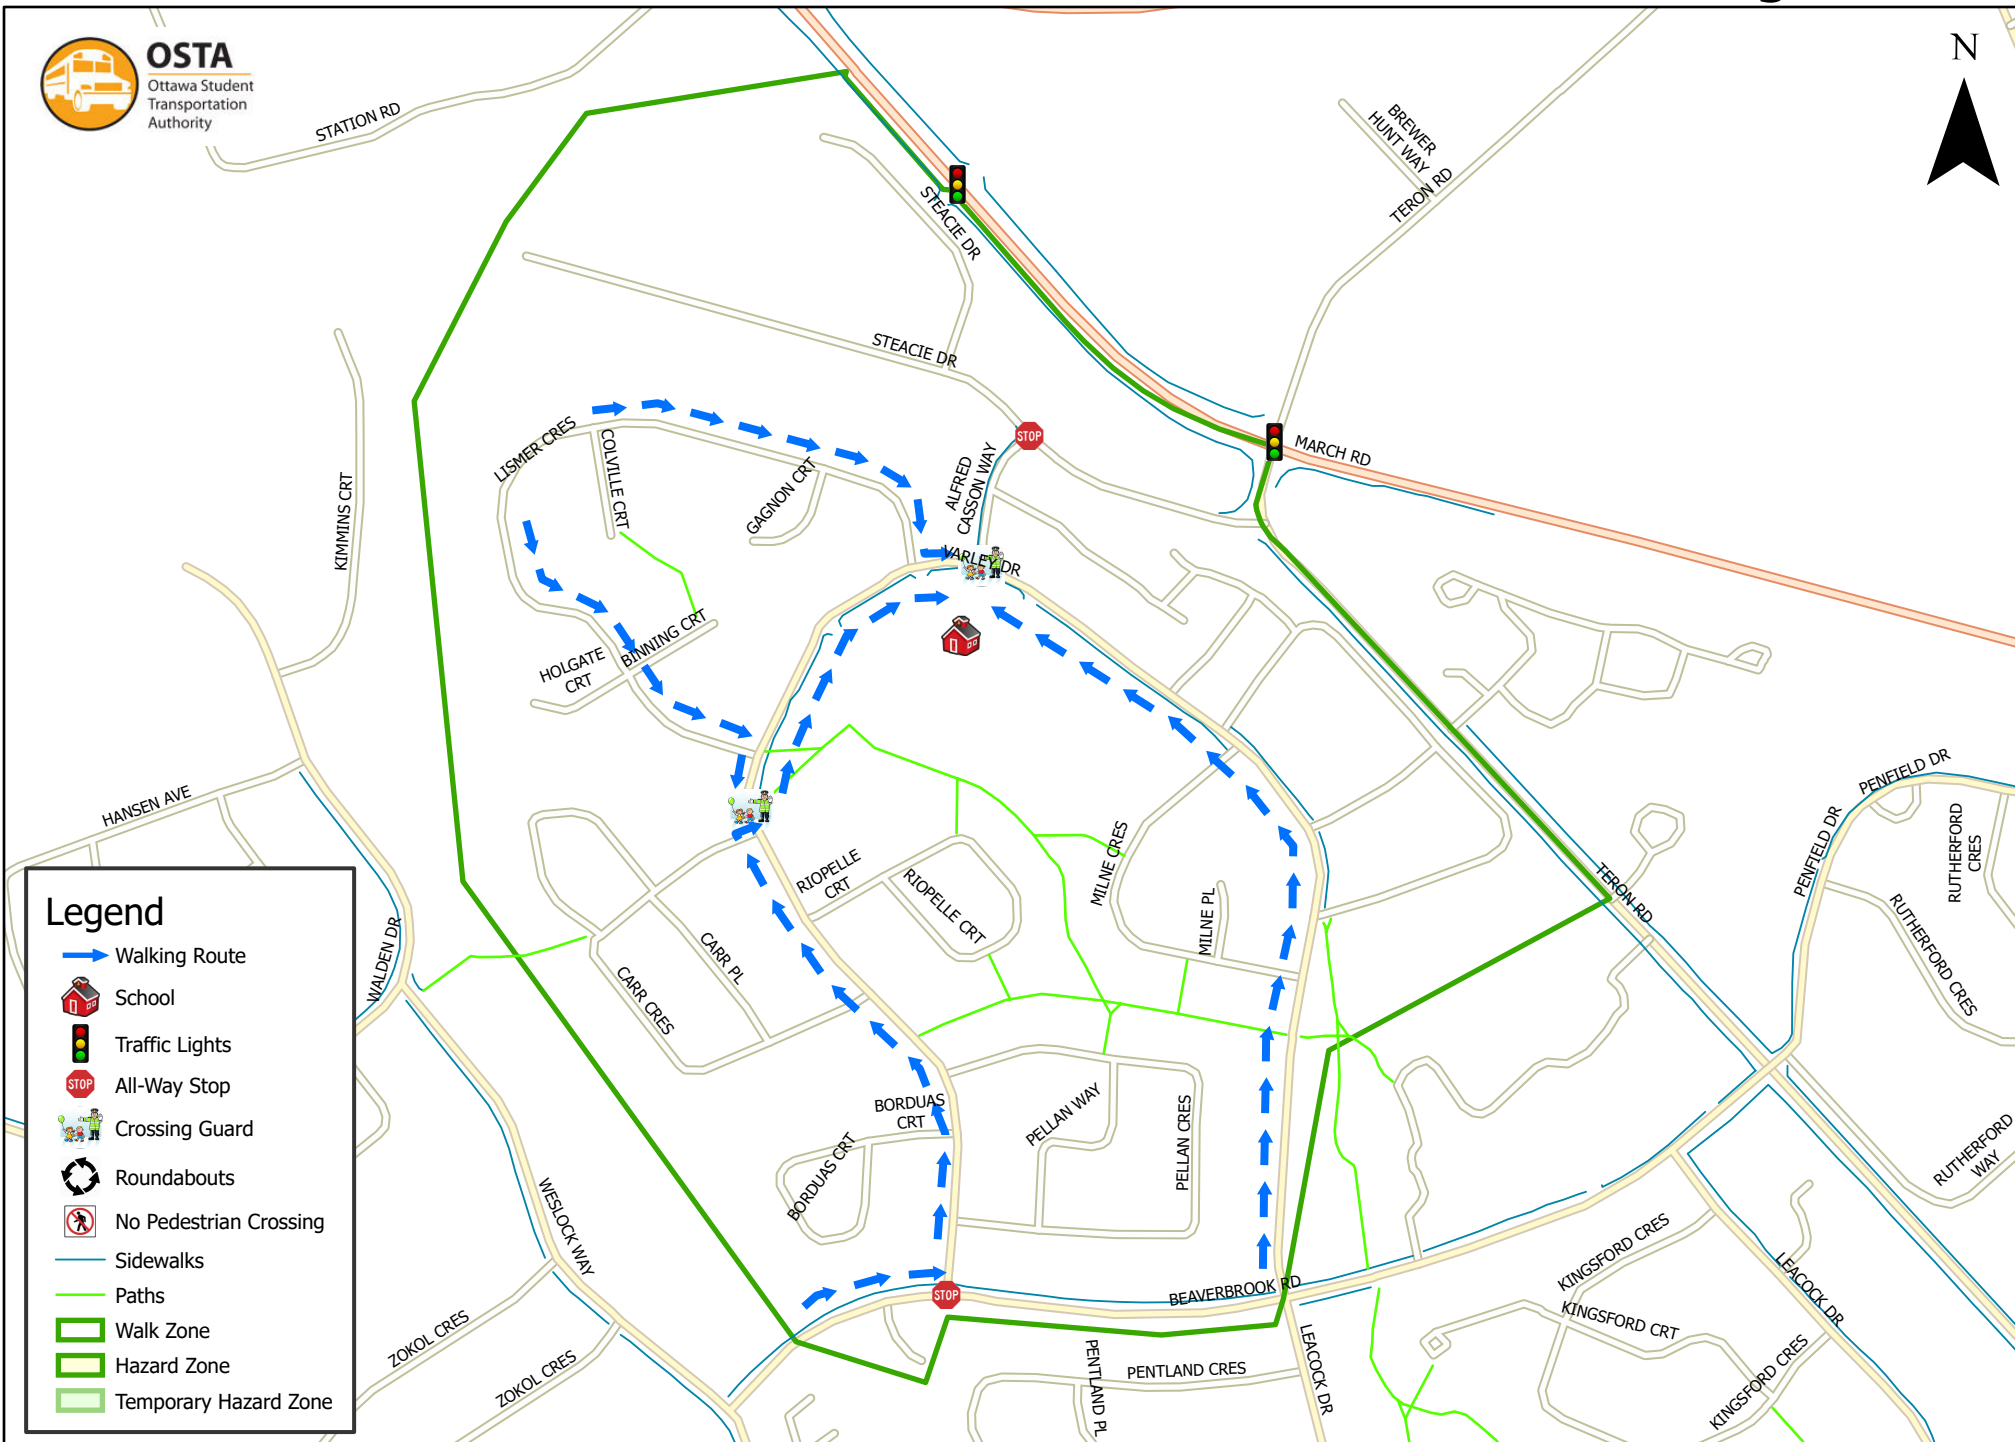

W. Erskine Johnston Public School 800 m Walk Zone Kindergarten

Legend

- Walking Route
- School
- Traffic Lights
- All-Way Stop
- Crossing Guard
- Roundabouts
- No Pedestrian Crossing
- Sidewalks
- Paths
- Walk Zone
- Hazard Zone
- Temporary Hazard Zone

This map is intended for information purposes only. Ottawa Student Transportation Authority assumes no responsibility for people using these routes.